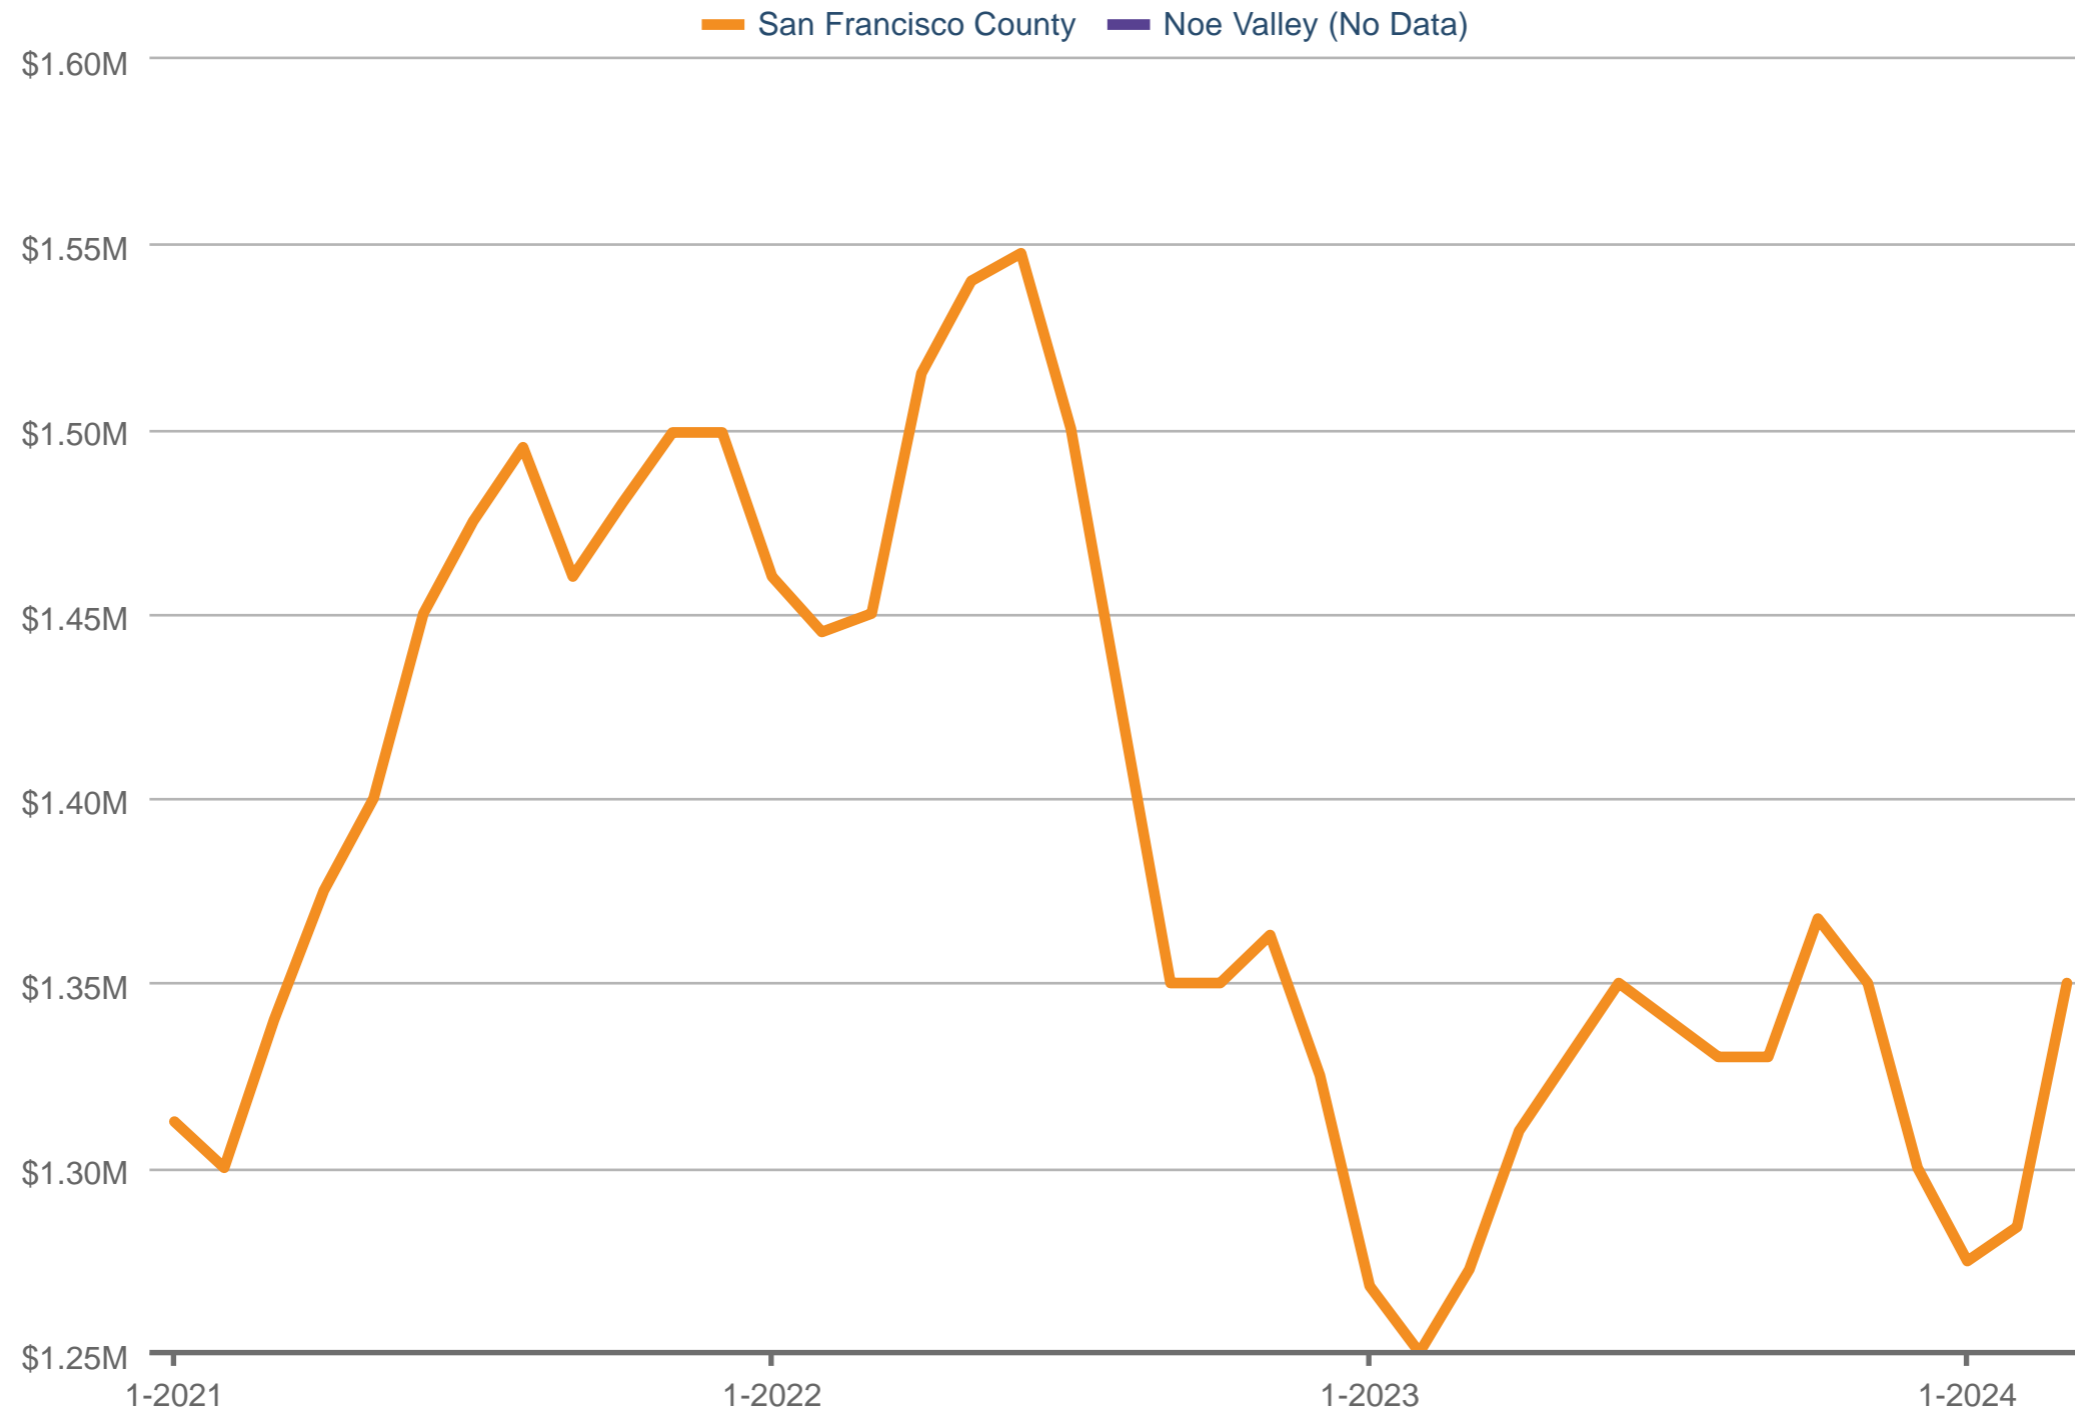

Median Sales Price

San Francisco County & Noe Valley

Each data point is three months of activity. Data is from April 26, 2024.

All data from the San Francisco MLS. InfoSparks © 2024 ShowingTime.