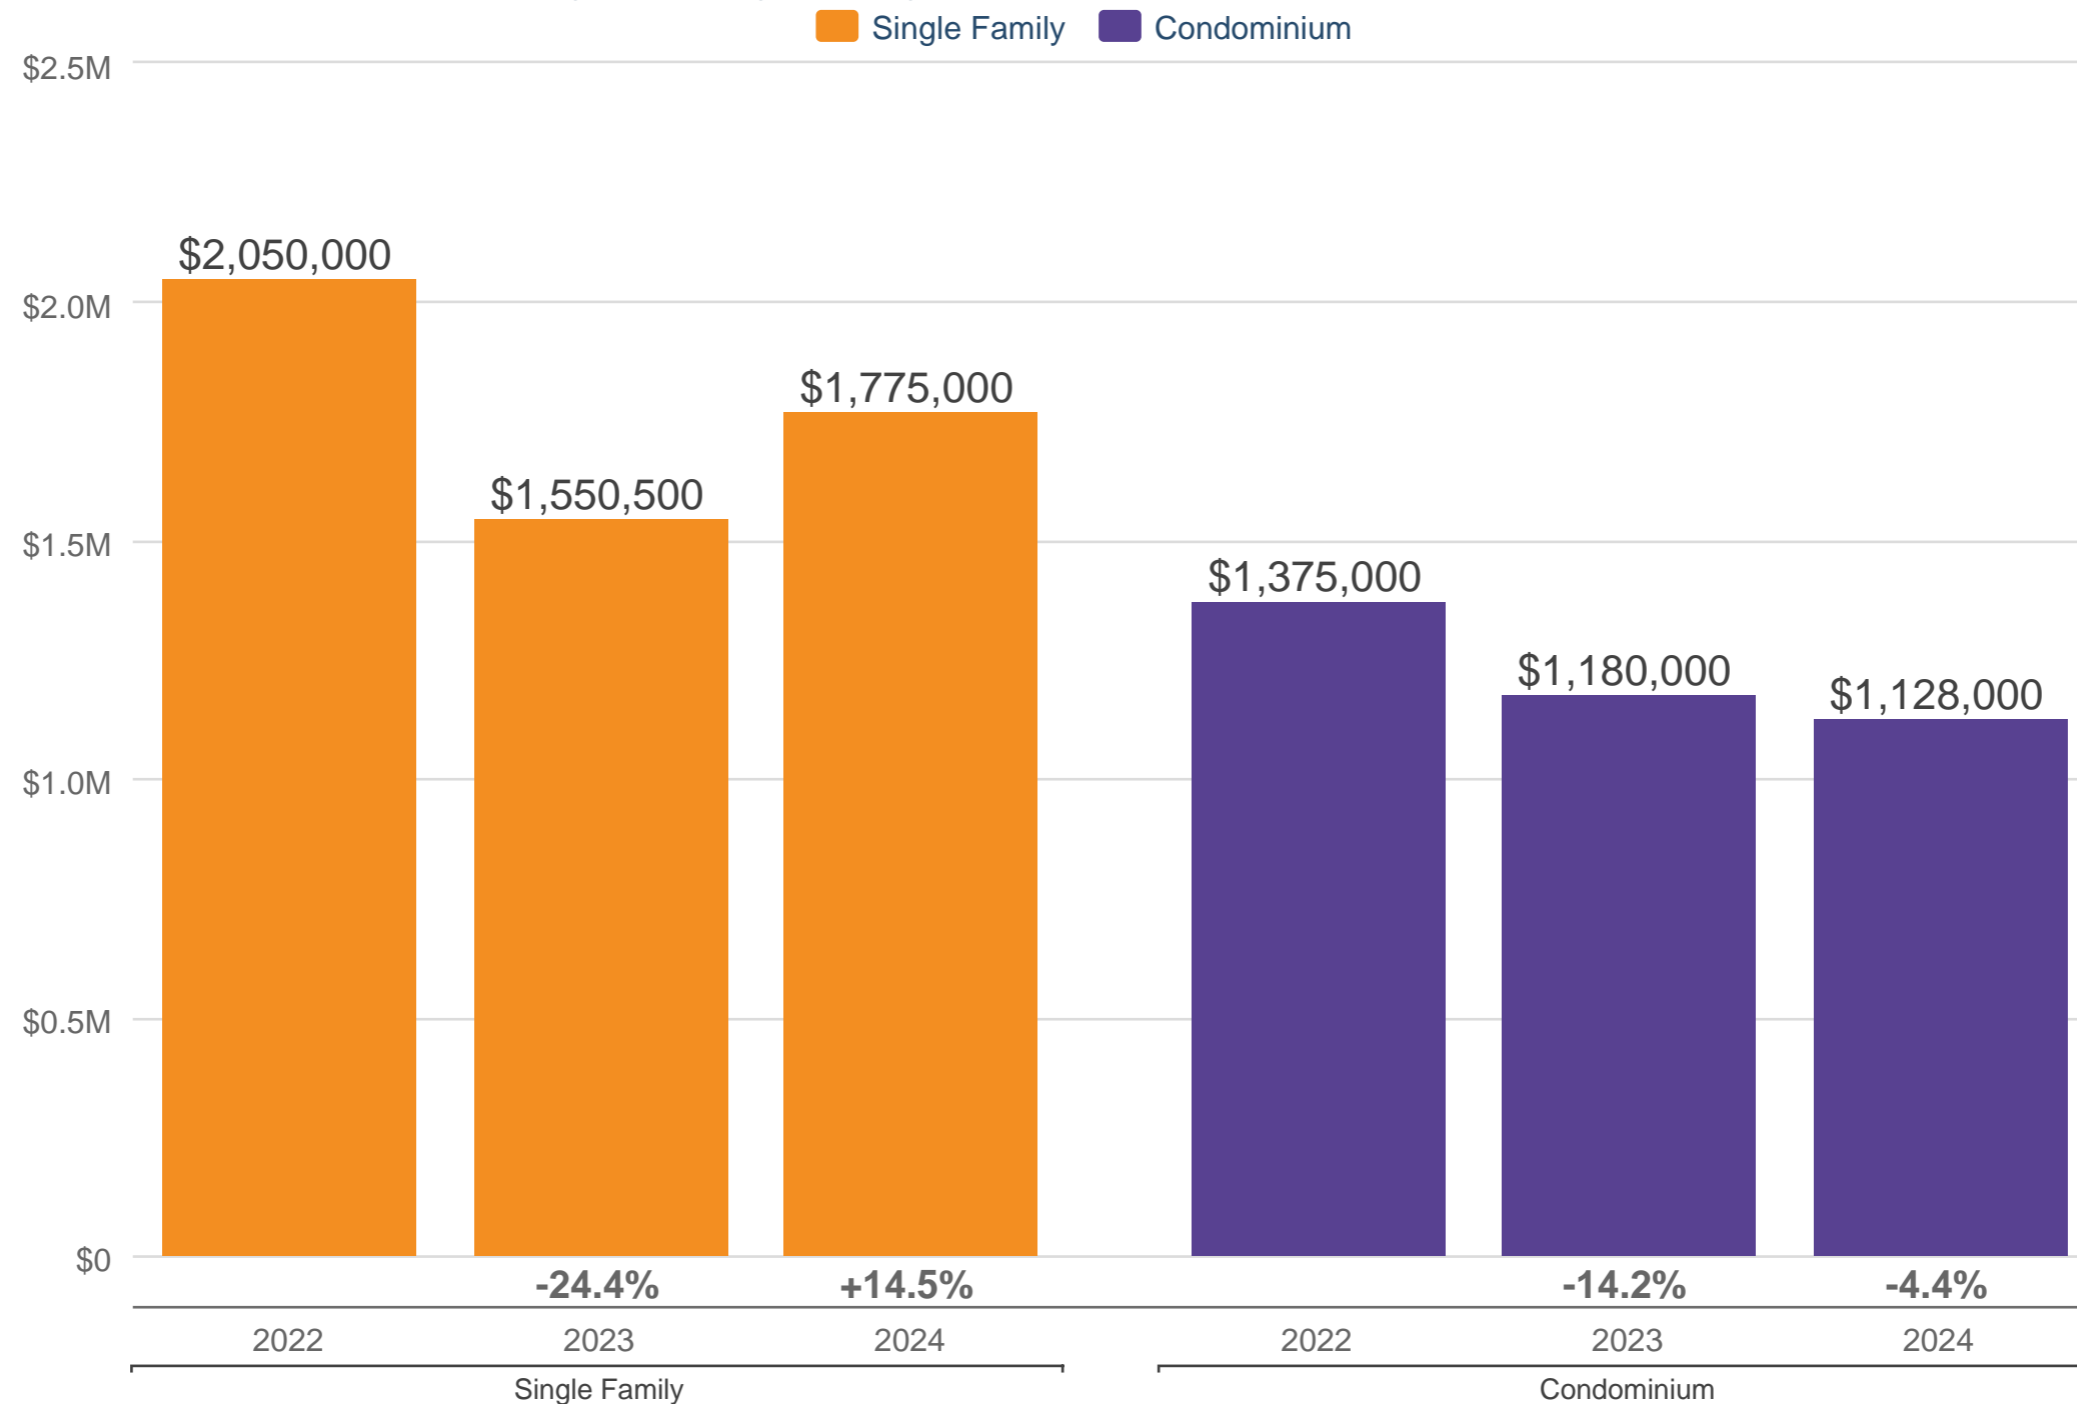

April Median Sales Price - By Property Sub Type

San Francisco County

Each point is actual monthly data. Data is from May 20, 2024.

All data from the San Francisco MLS. InfoSparks © 2024 ShowingTime.