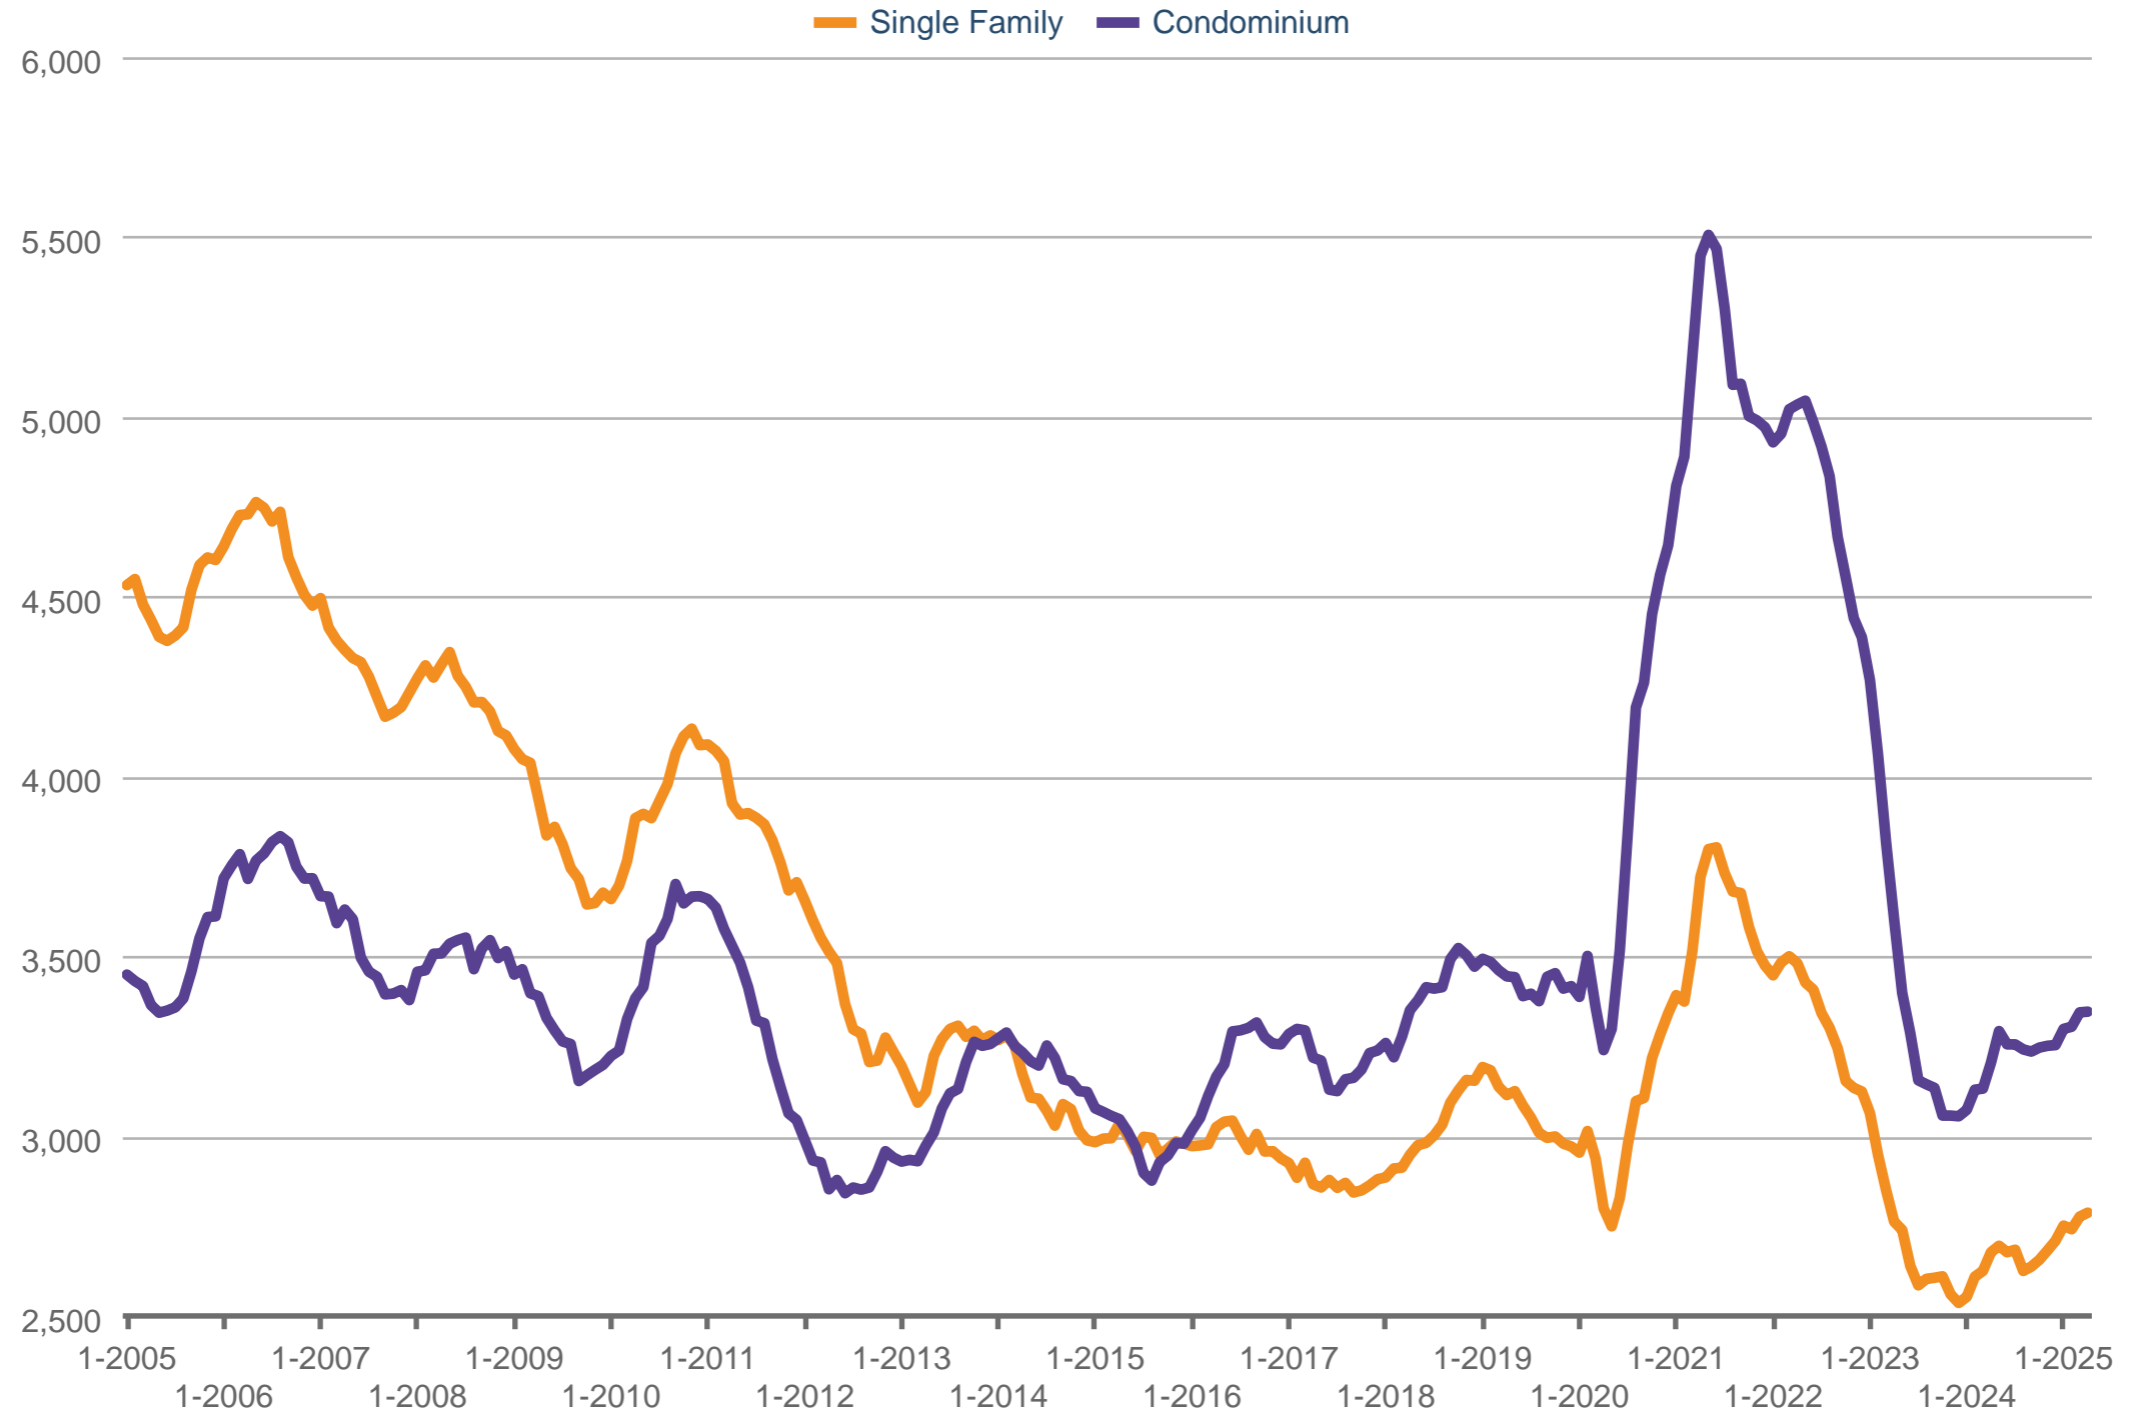

New Listings - By Property Sub Type

San Francisco County

Each data point is 12 months of activity. Data is from May 17, 2025.

All data from the San Francisco MLS. InfoSparks © 2025 ShowingTime Plus, LLC.