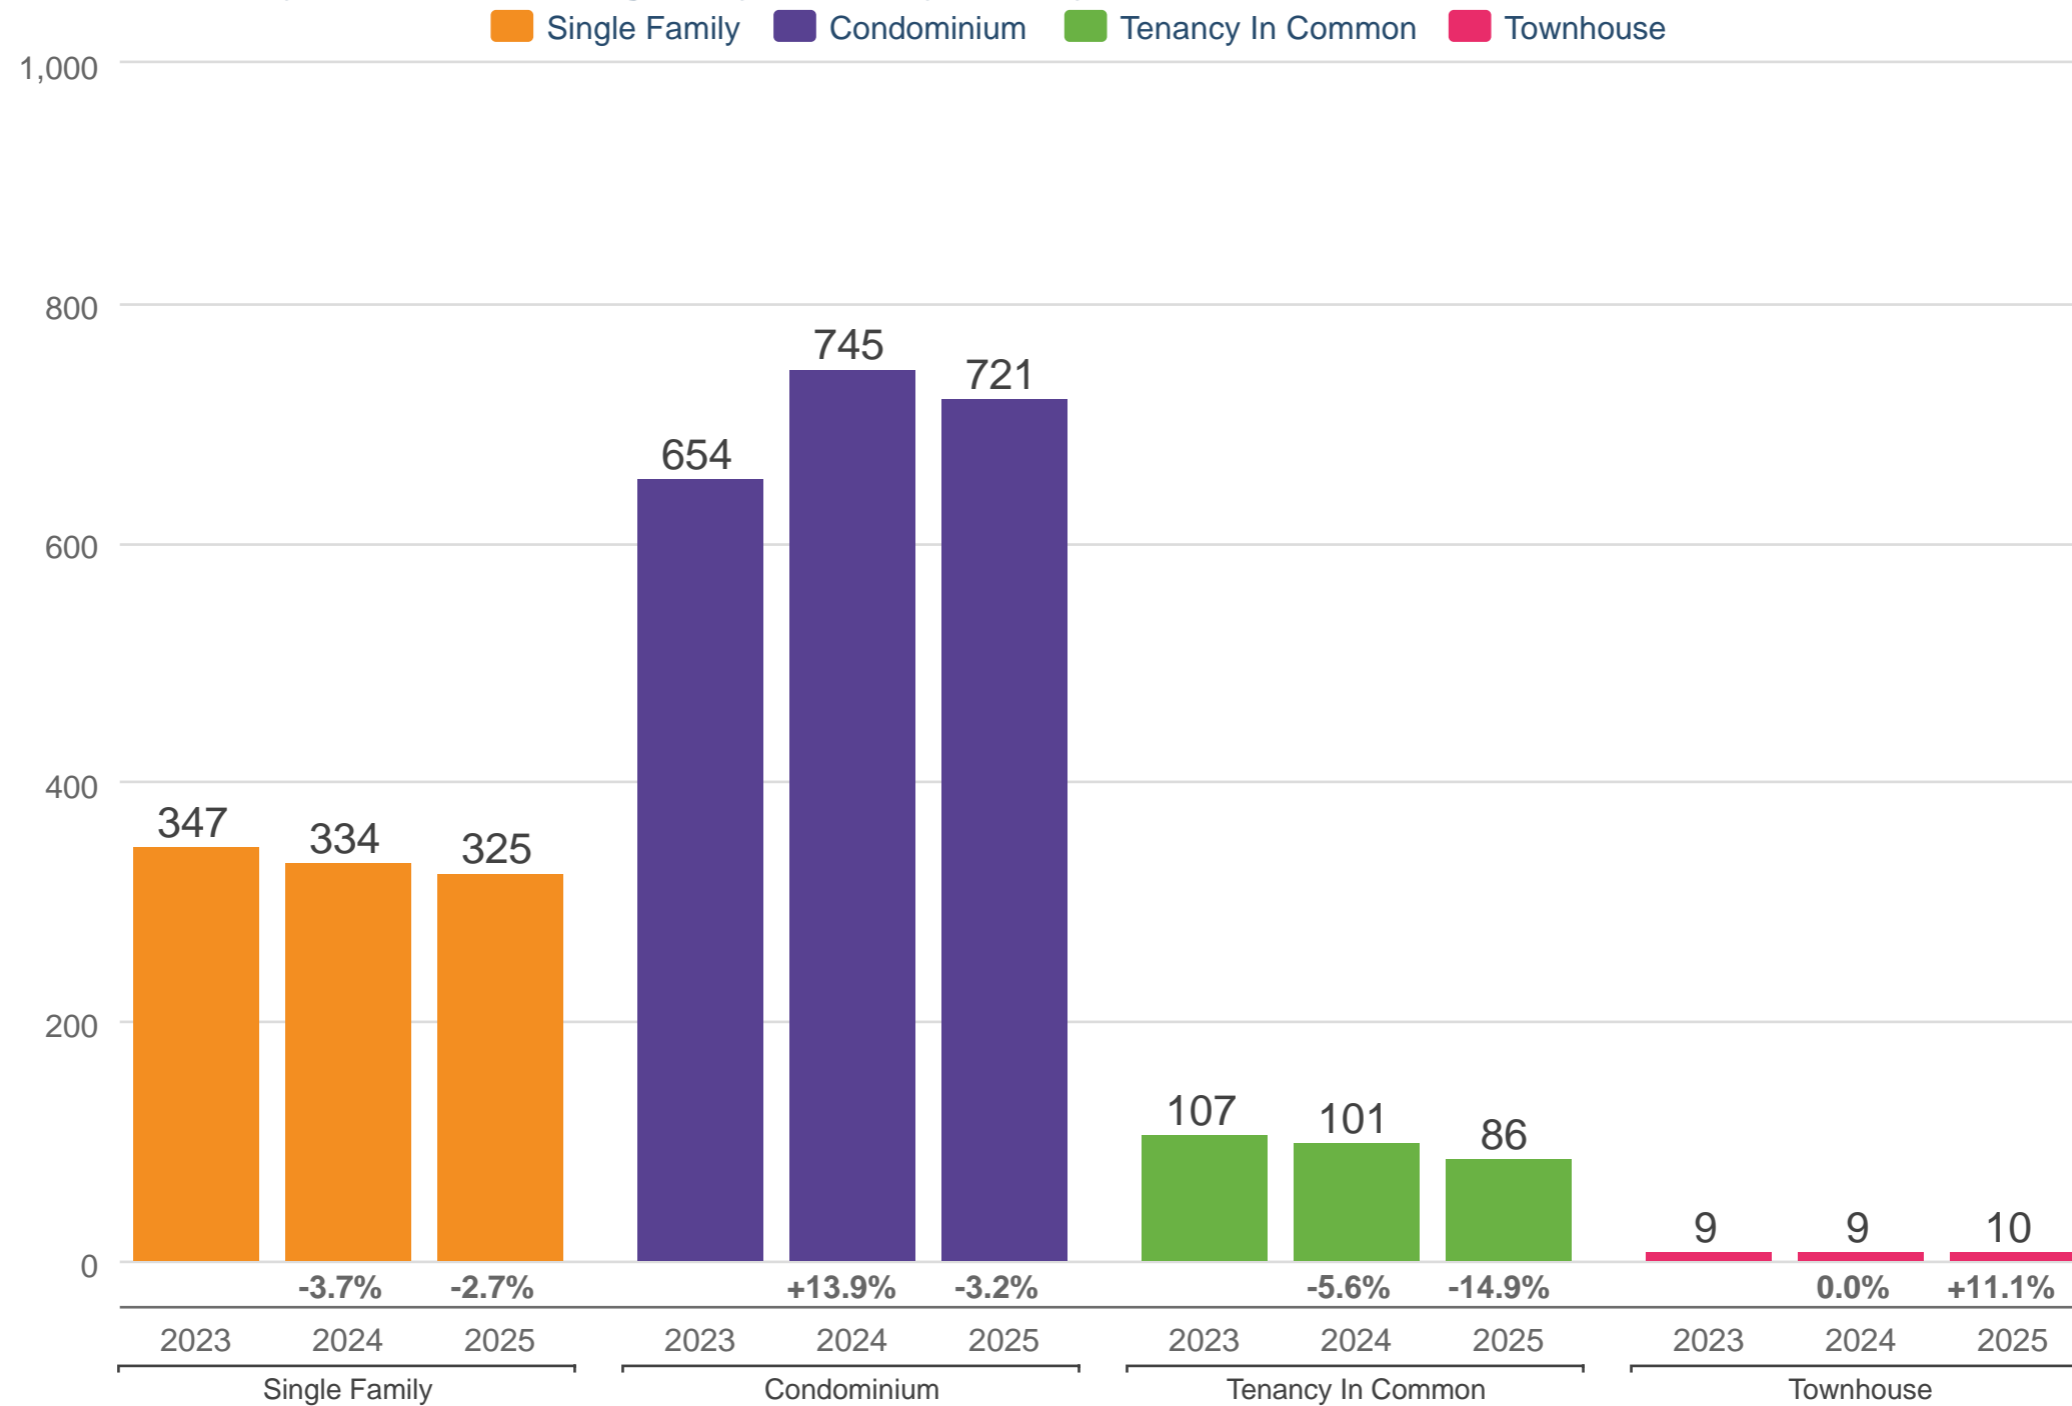

April Inventory of Active Listings - By Property Sub Type

San Francisco County

Each point is actual monthly data. Data is from May 17, 2025.

All data from the San Francisco MLS. InfoSparks © 2025 ShowingTime Plus, LLC.