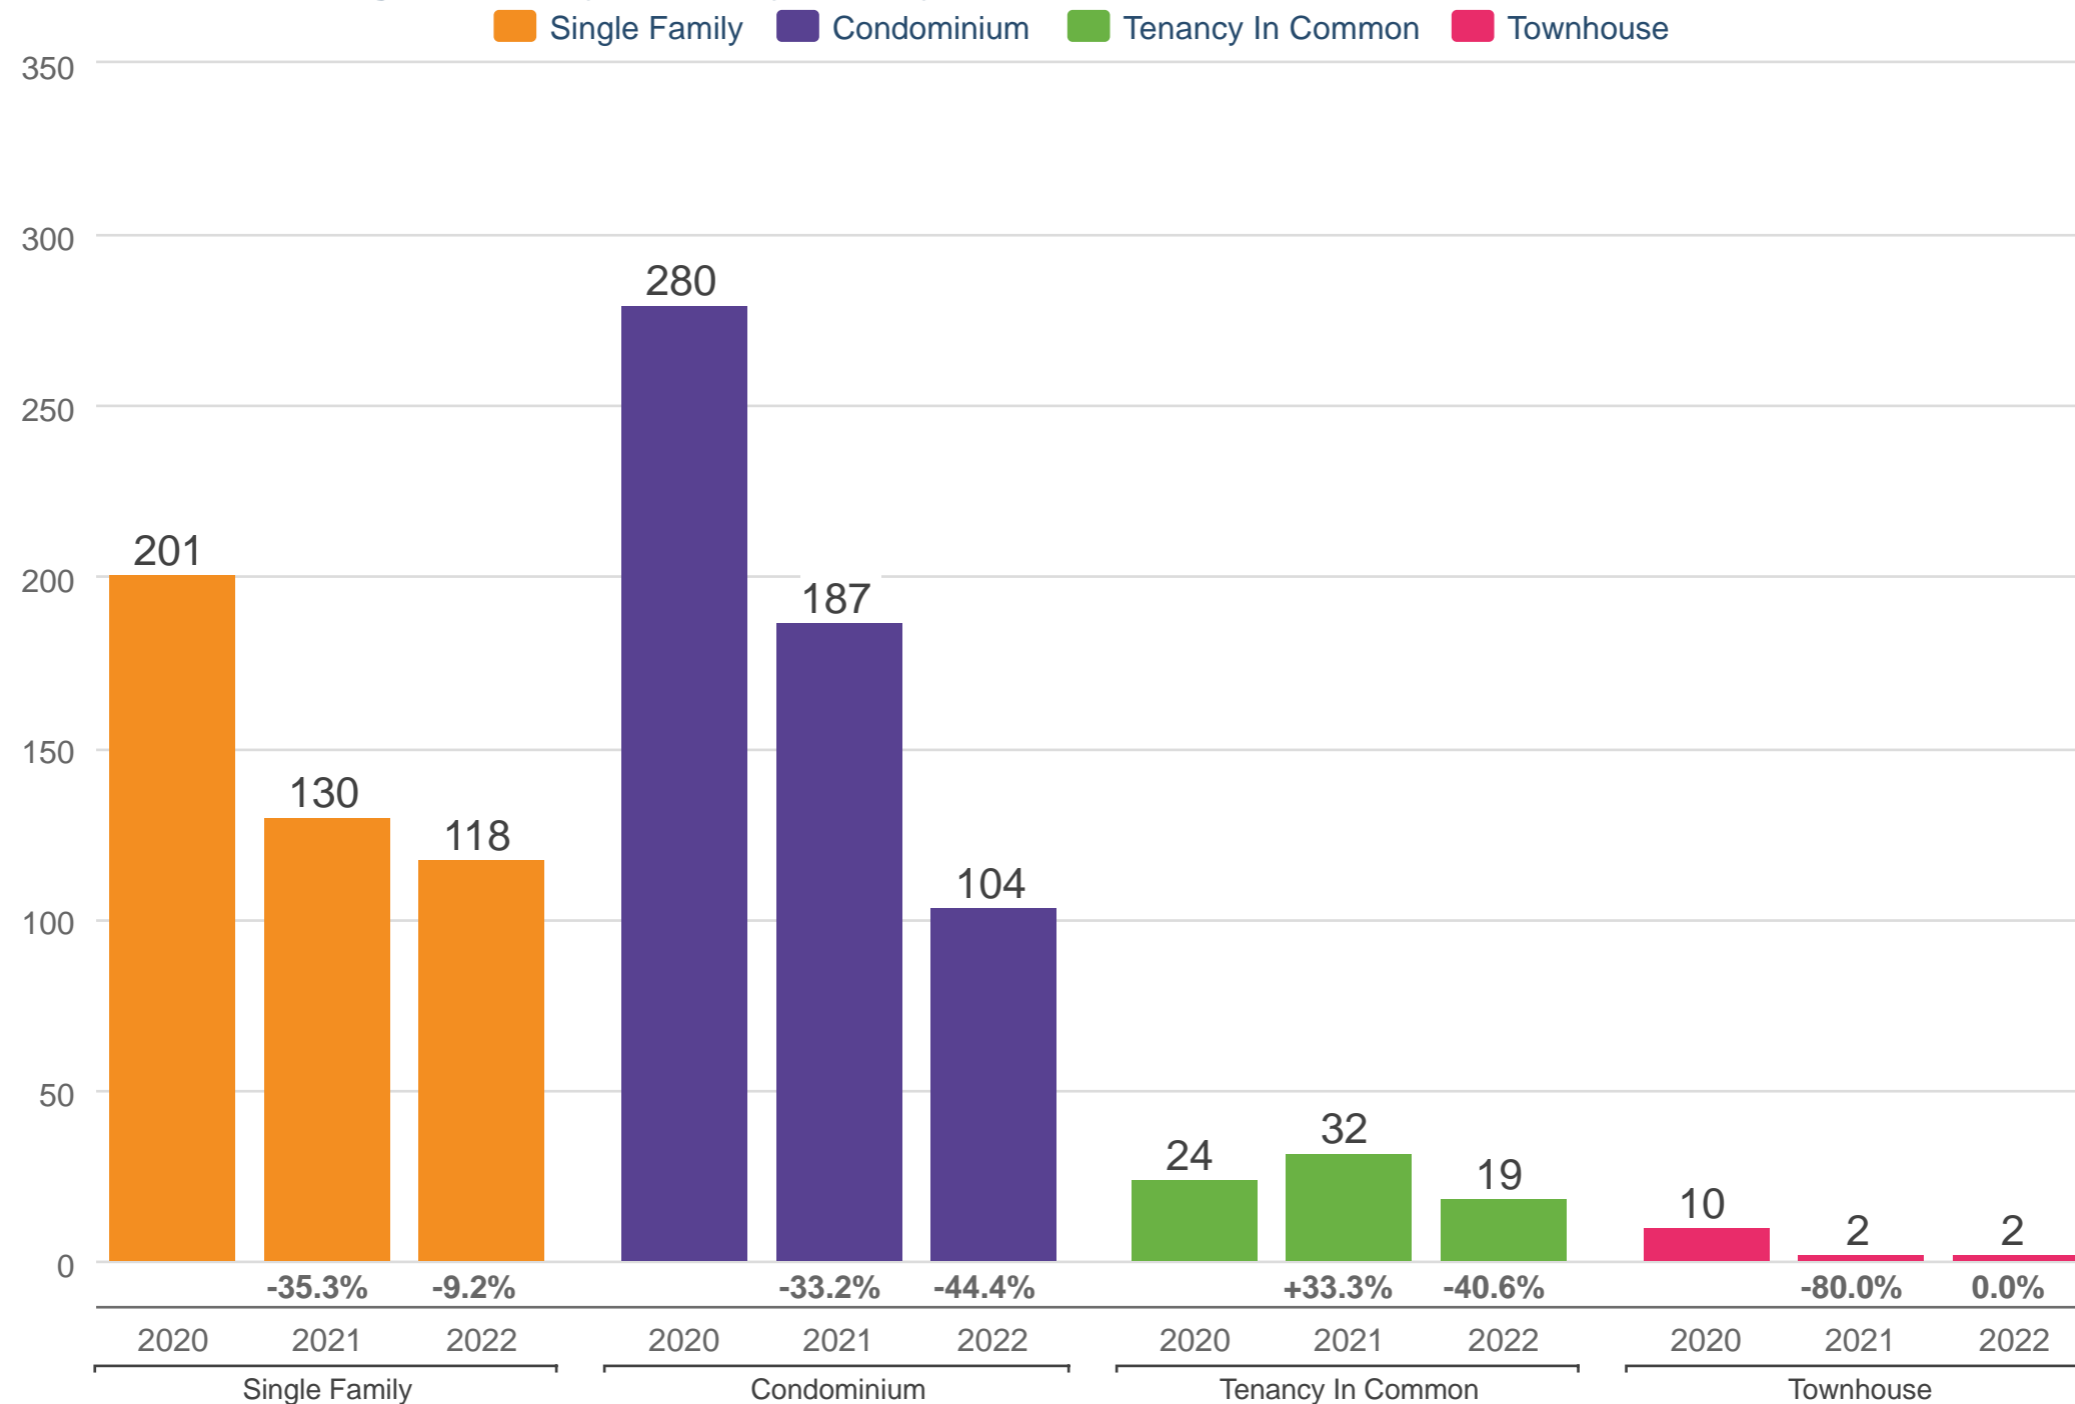

December Pending Sales - By Property Sub Type

San Francisco County

Each point is actual monthly data. Data is from January 29, 2023.

All data from the San Francisco MLS. InfoSparks © 2023 ShowingTime.