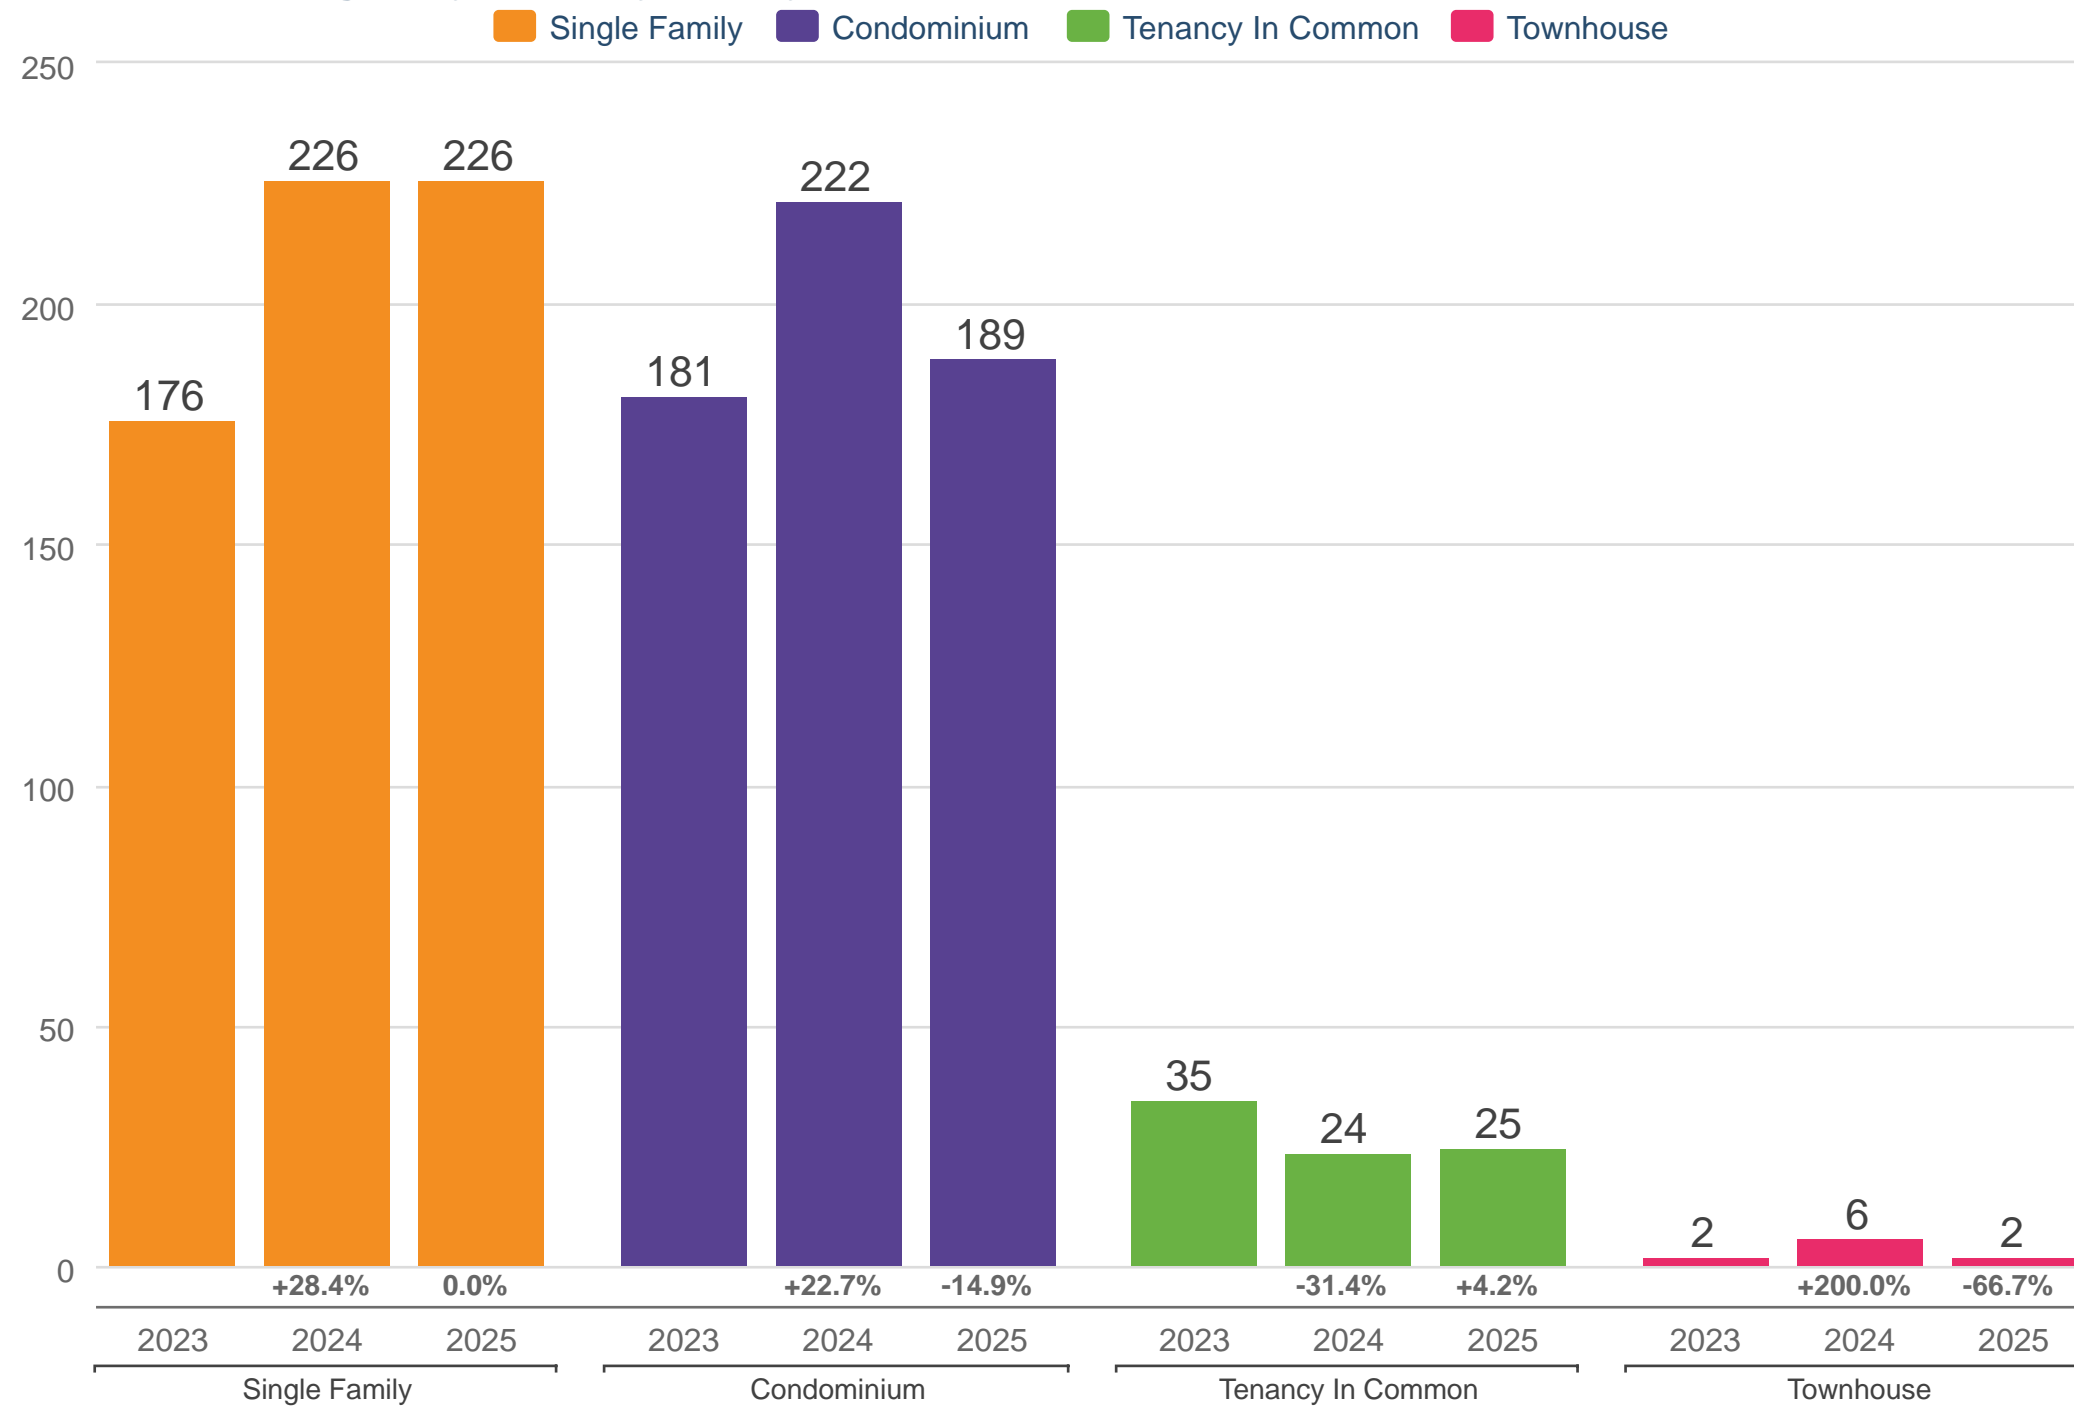

### April Sold Listings - By Property Sub Type

San Francisco County

Each point is actual monthly data. Data is from May 17, 2025.

All data from the San Francisco MLS. InfoSparks © 2025 ShowingTime Plus, LLC.