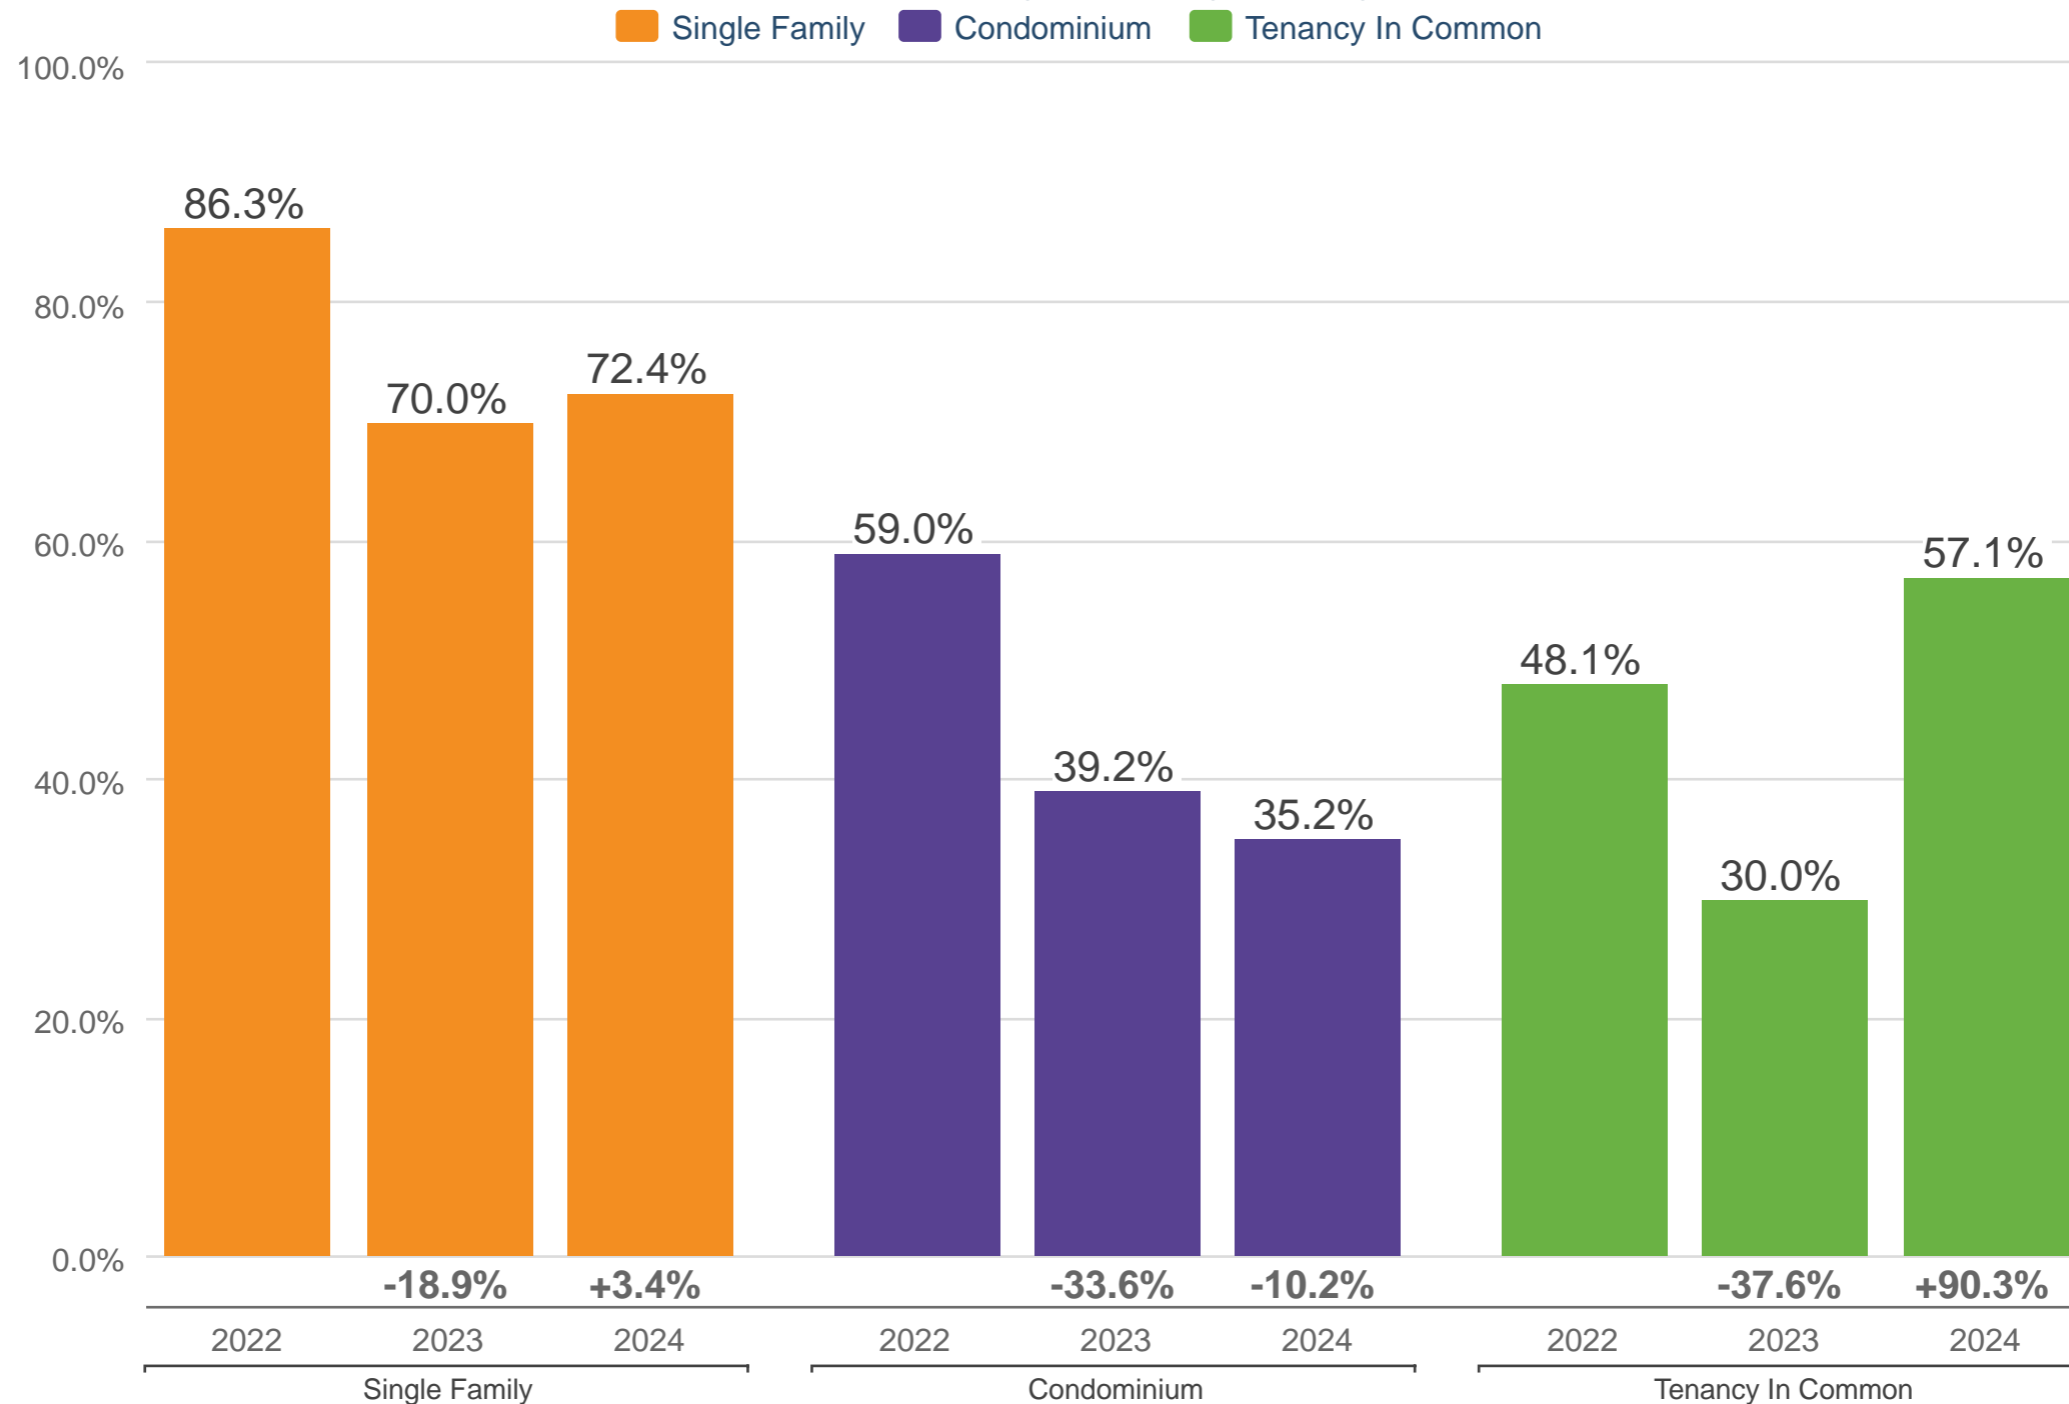

### June Percent of Properties Sold Over List Price - By Property Sub Type

San Francisco County

Each point is actual monthly data. Data is from July 27, 2024.

All data from the San Francisco MLS. InfoSparks © 2024 ShowingTime.