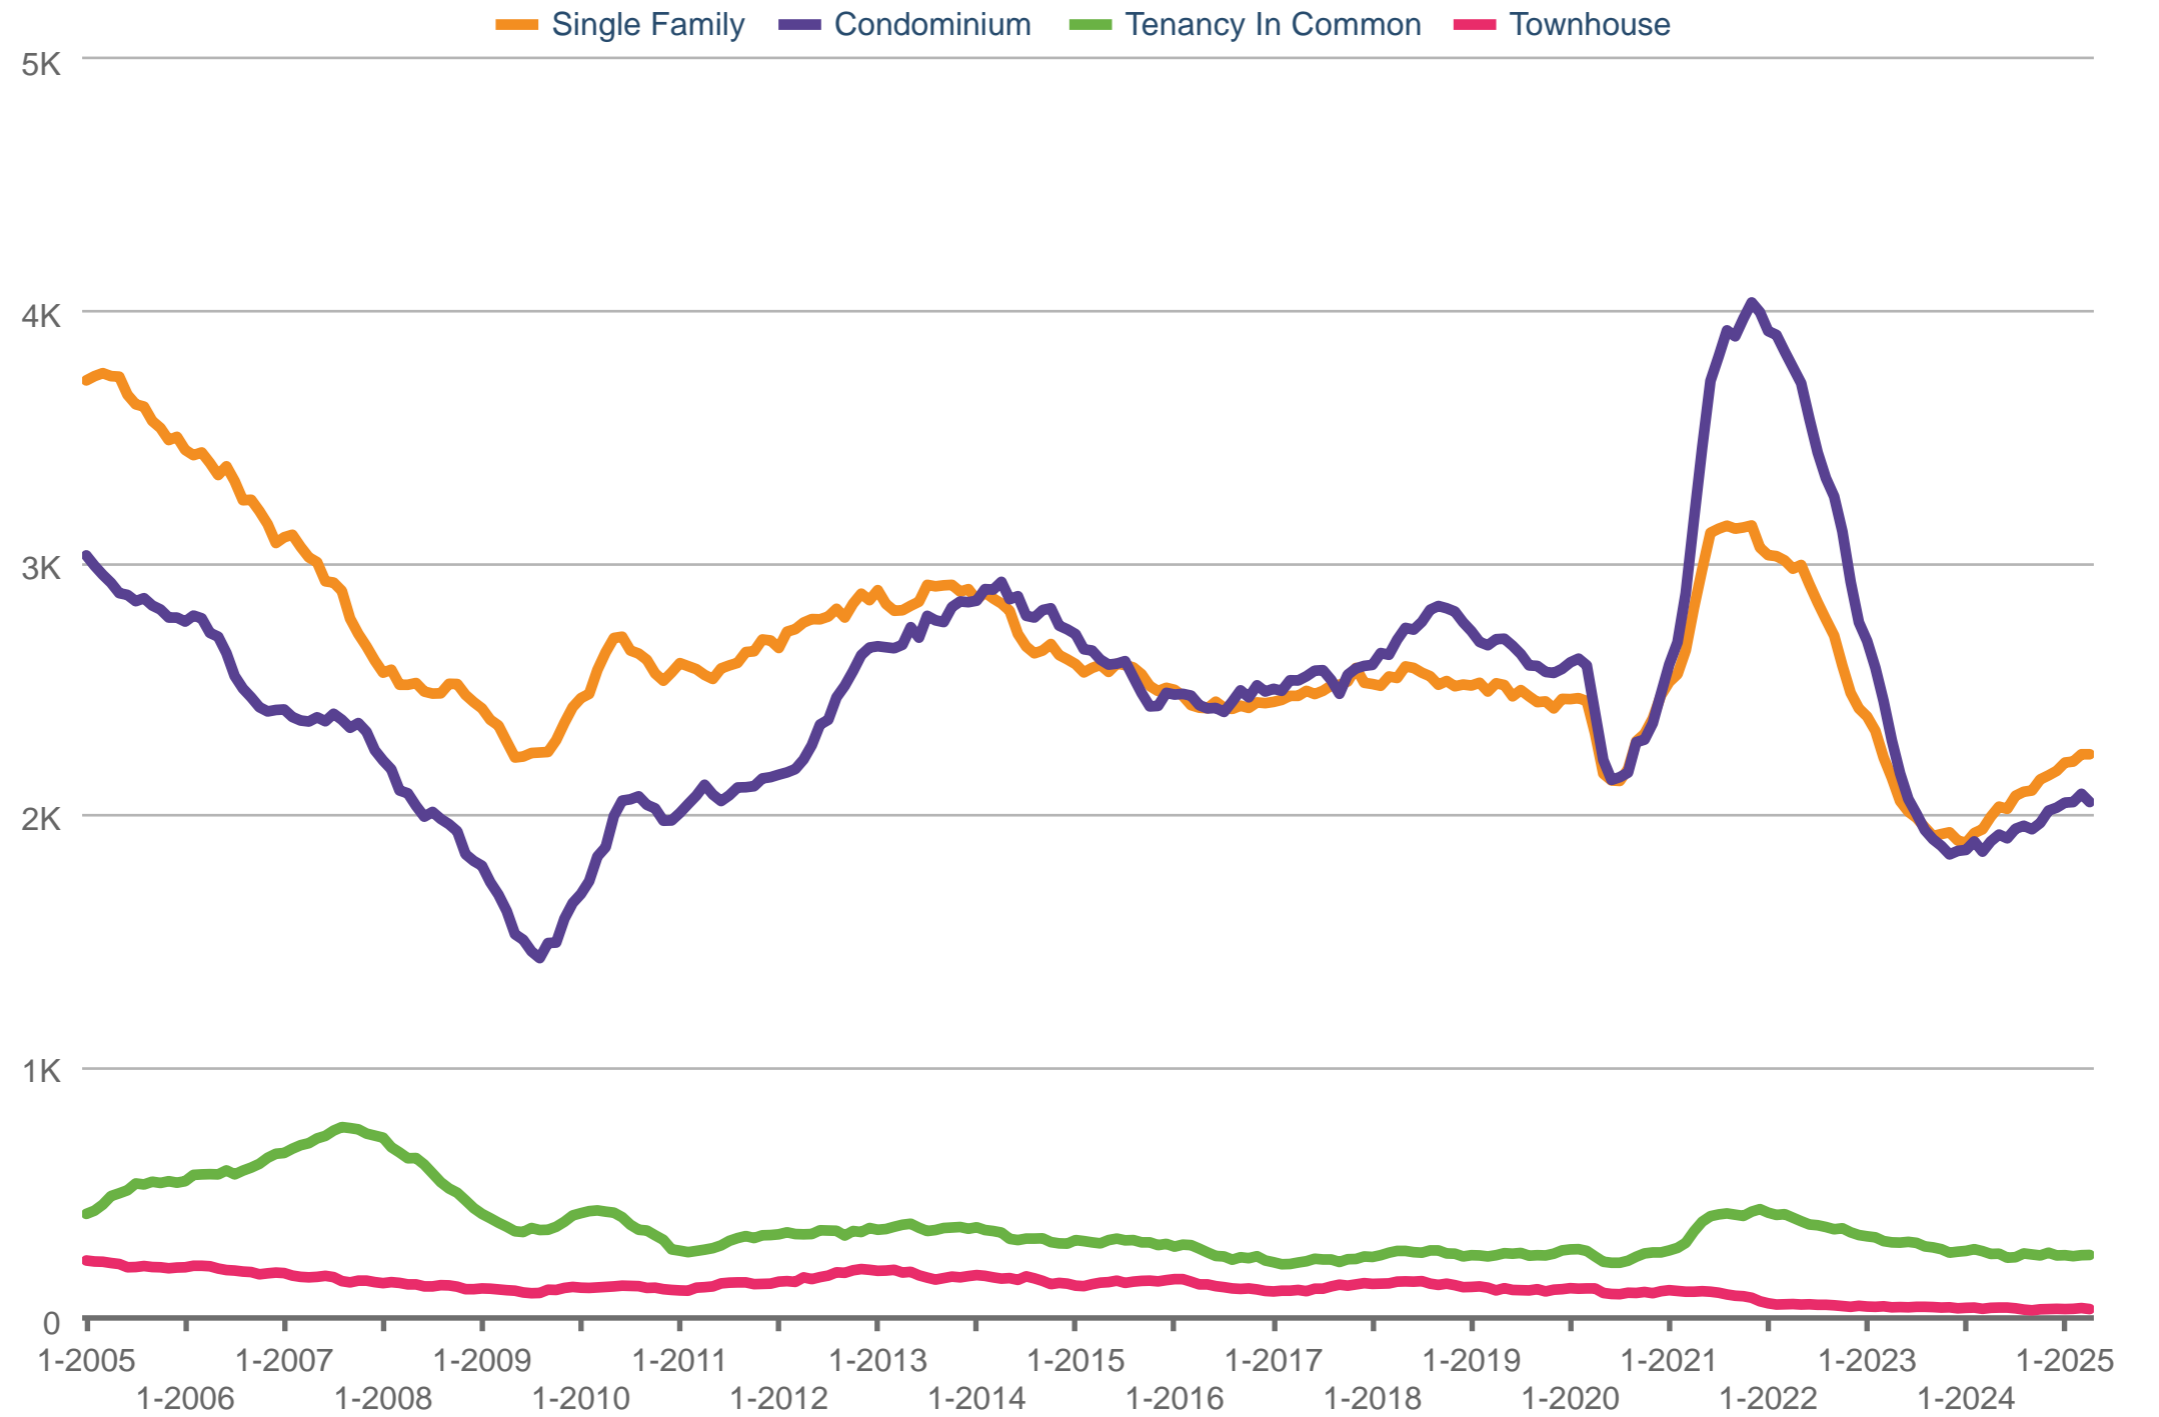

Sold Listings - By Property Sub Type

San Francisco County

Each data point is 12 months of activity. Data is from May 17, 2025.

All data from the San Francisco MLS. InfoSparks © 2025 ShowingTime Plus, LLC.