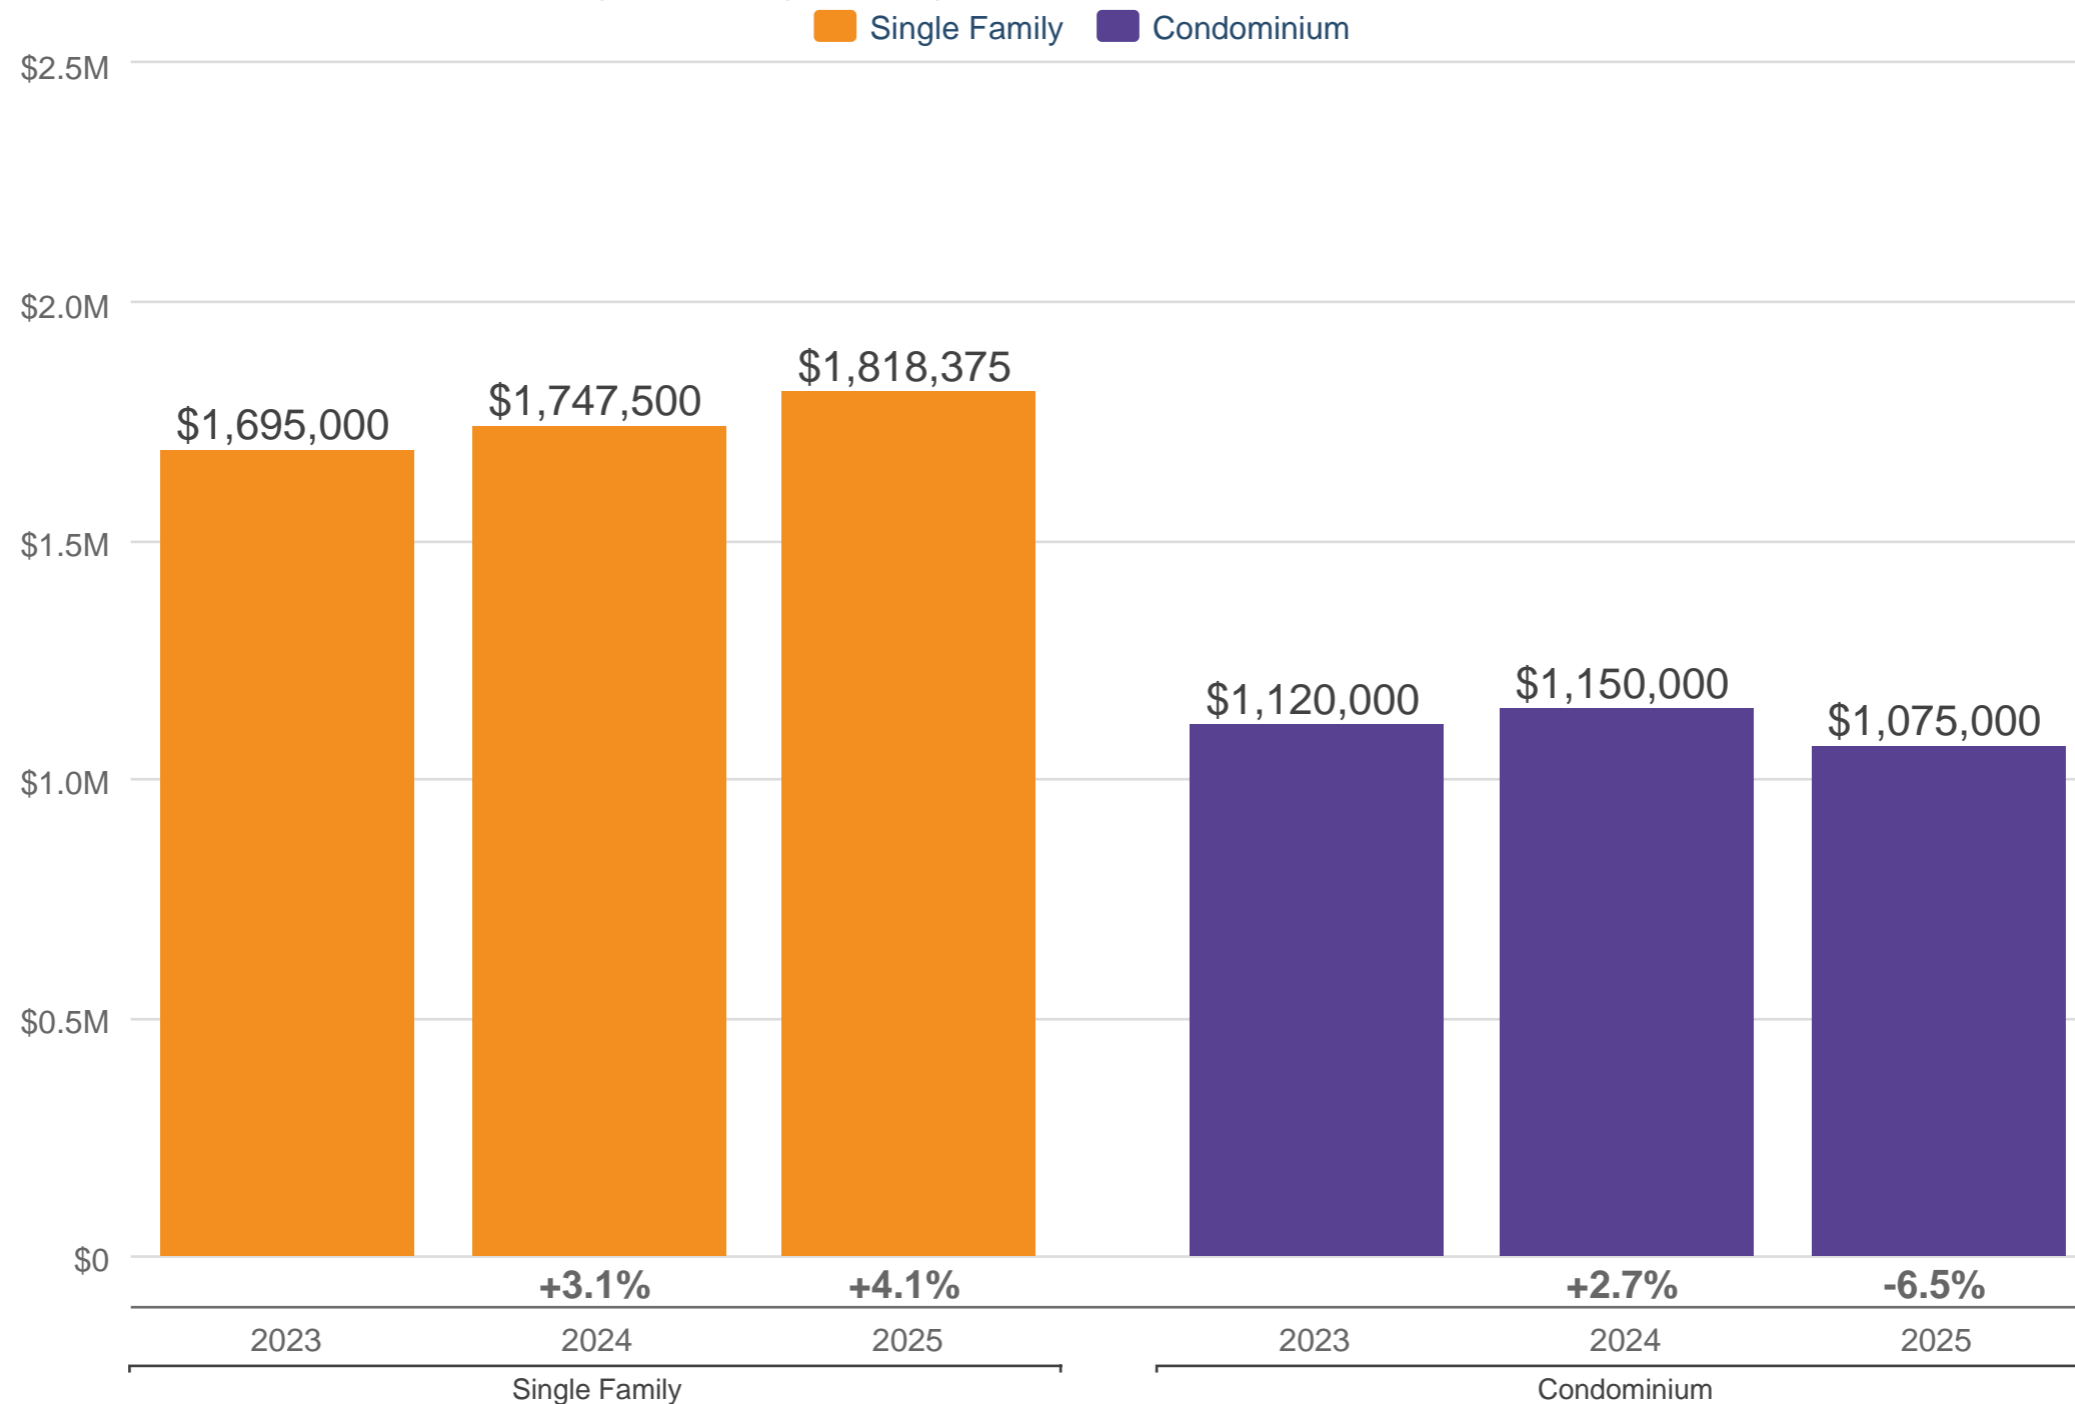

March Median Sales Price - By Property Sub Type

San Francisco County

Each point is actual monthly data. Data is from April 27, 2025.

All data from the San Francisco MLS. InfoSparks © 2025 ShowingTime Plus, LLC.