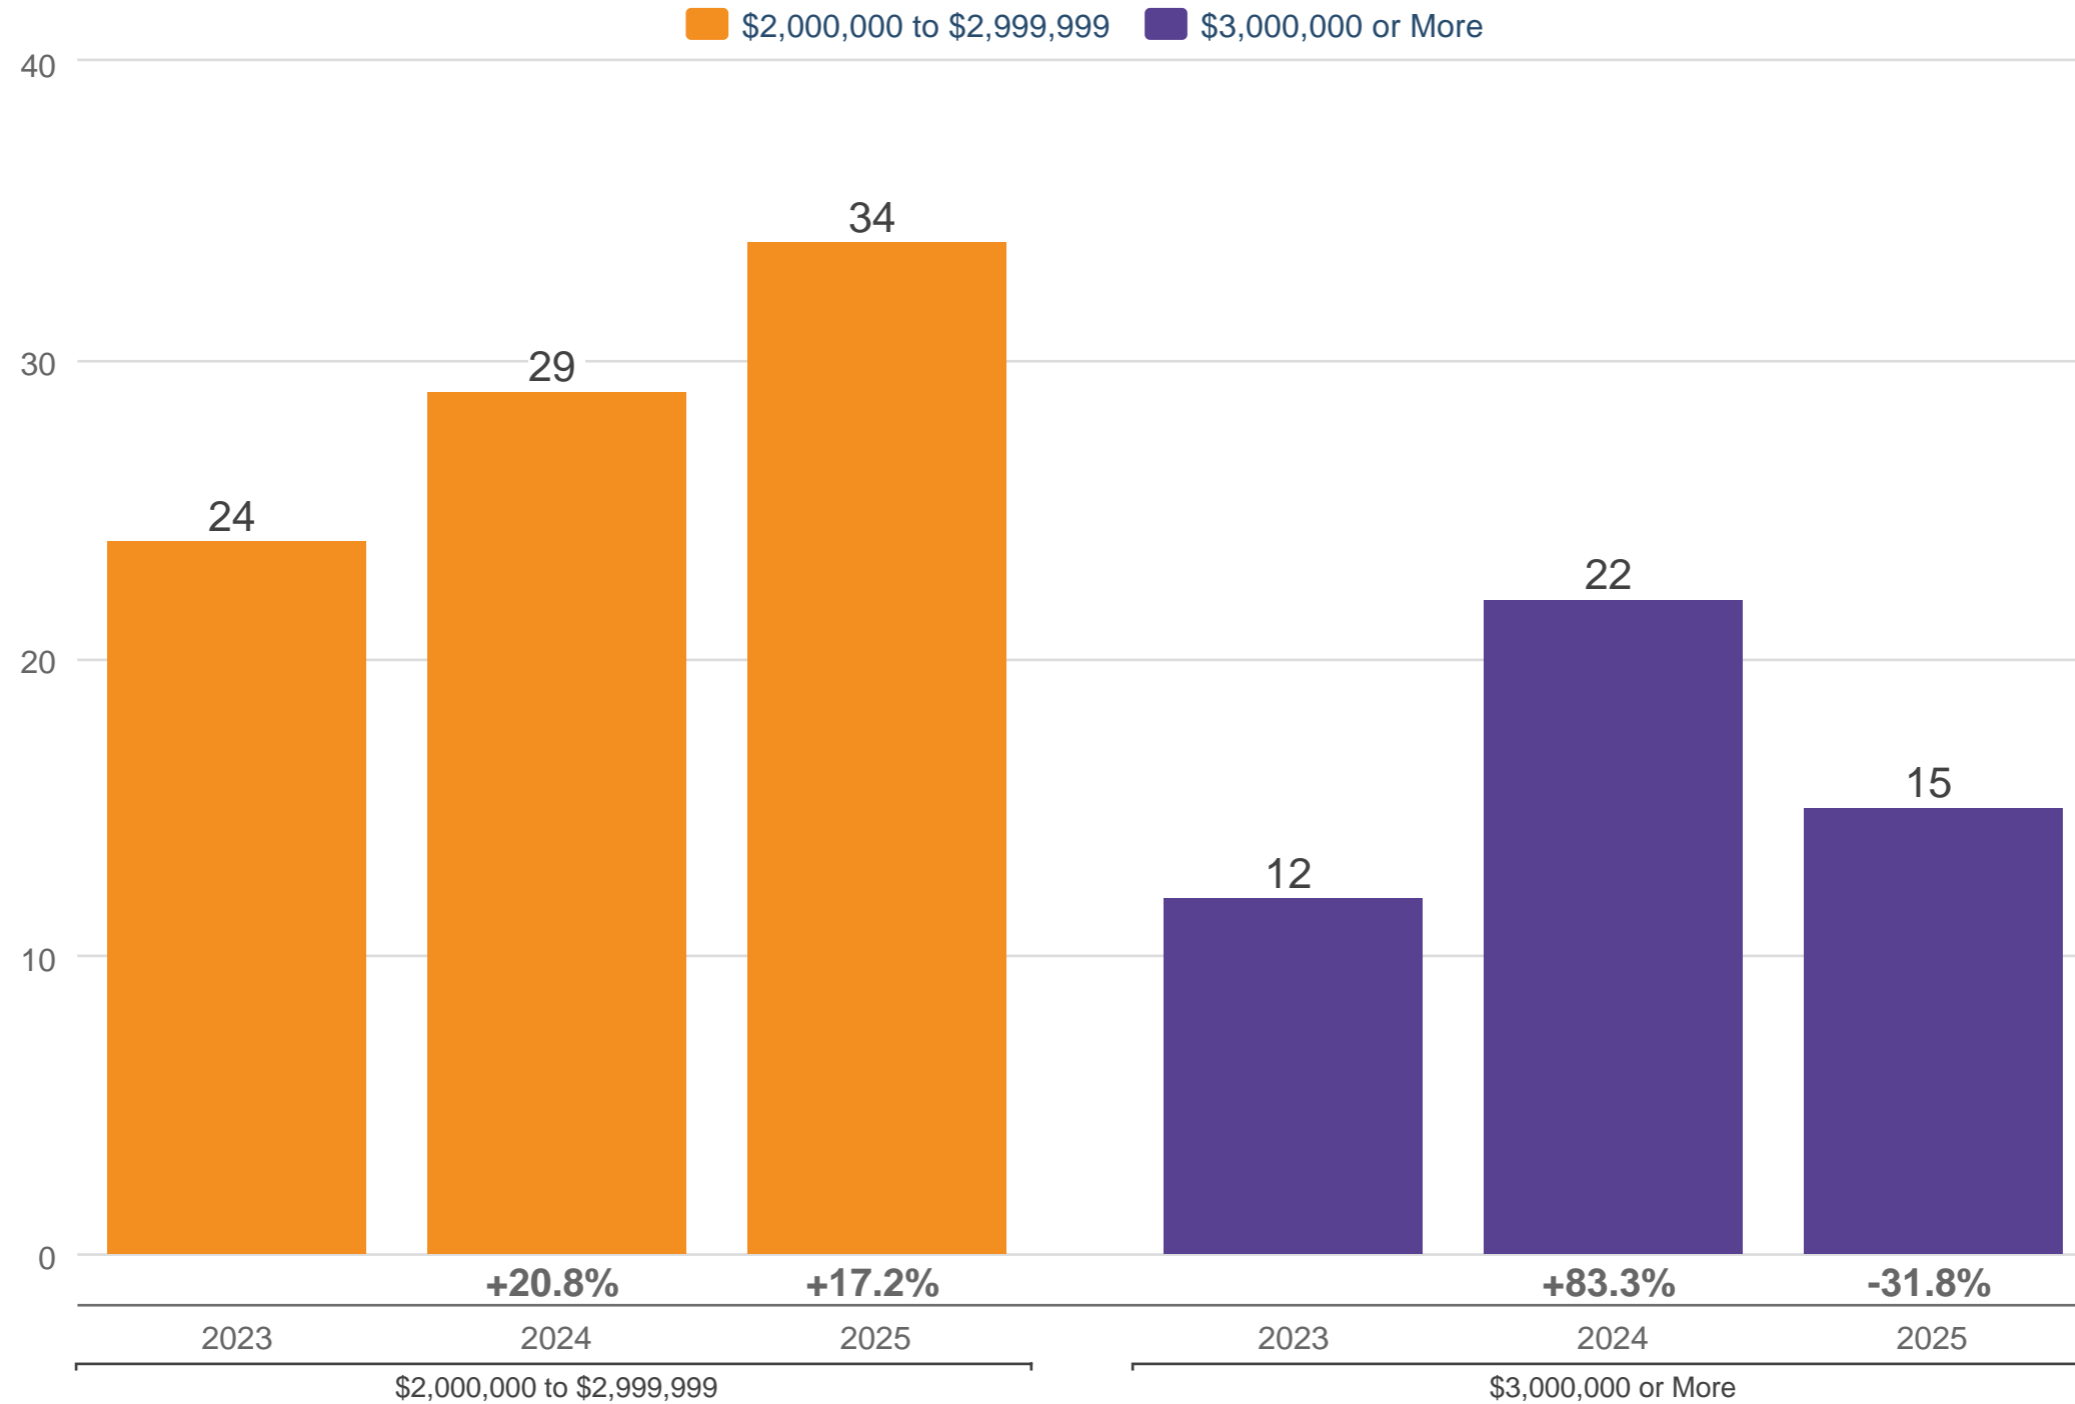

April New Listings - By Price Range

San Francisco County: Condominium & Tenancy In Common & Townhouse

Each point is actual monthly data. Data is from May 17, 2025.