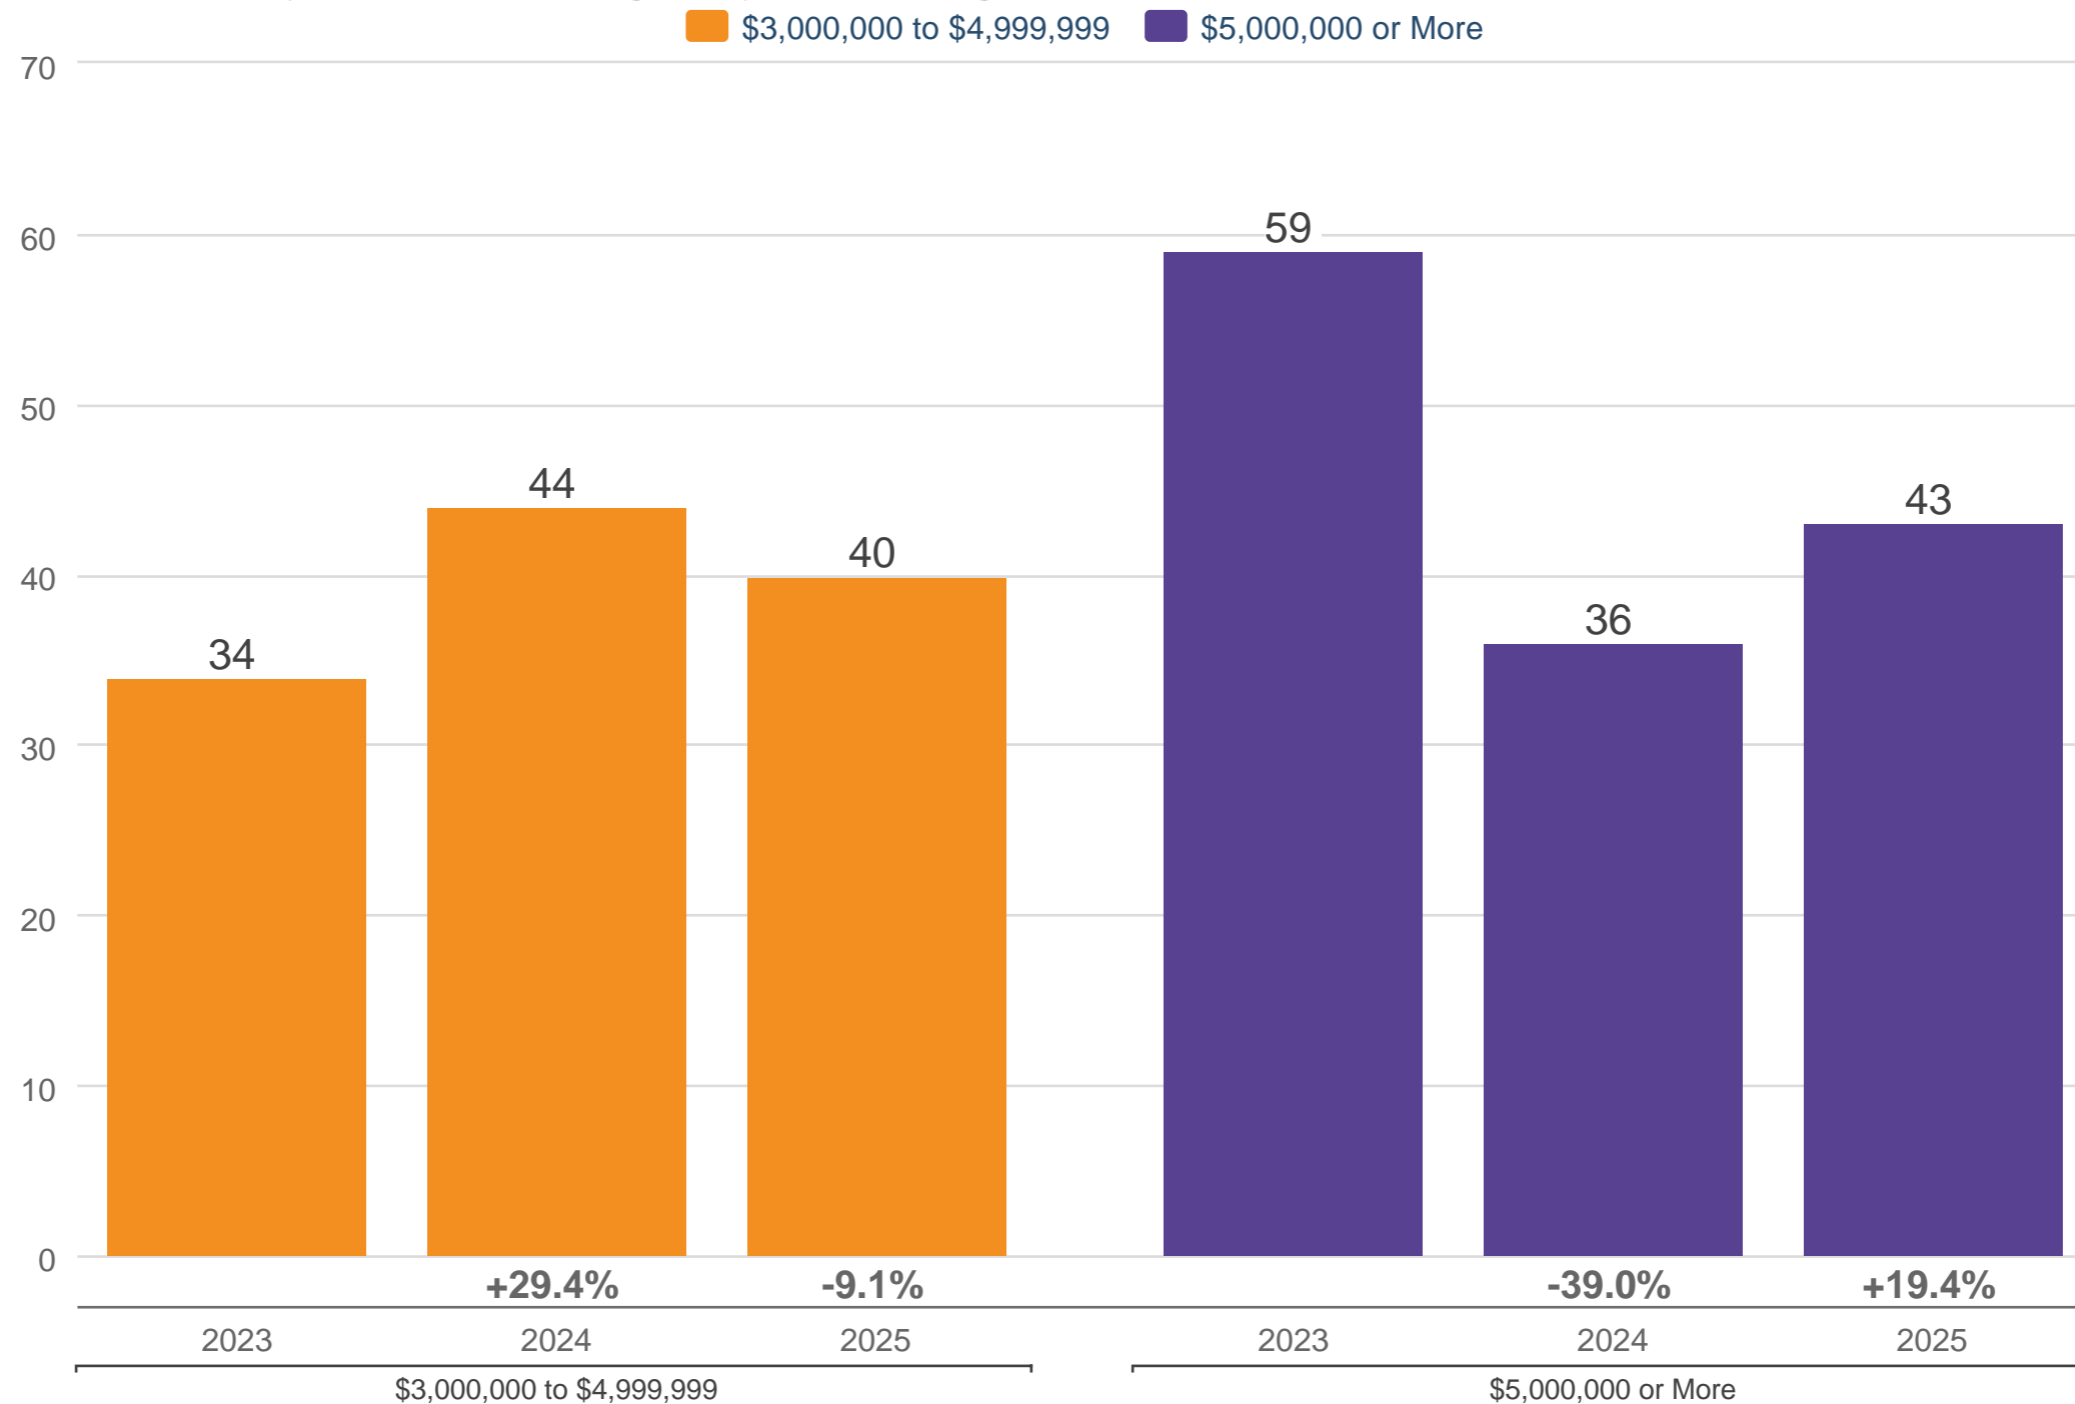

April Inventory of Active Listings - By Price Range

San Francisco County: Single Family

Each point is actual monthly data. Data is from May 17, 2025.

All data from the San Francisco MLS. InfoSparks © 2025 ShowingTime Plus, LLC.