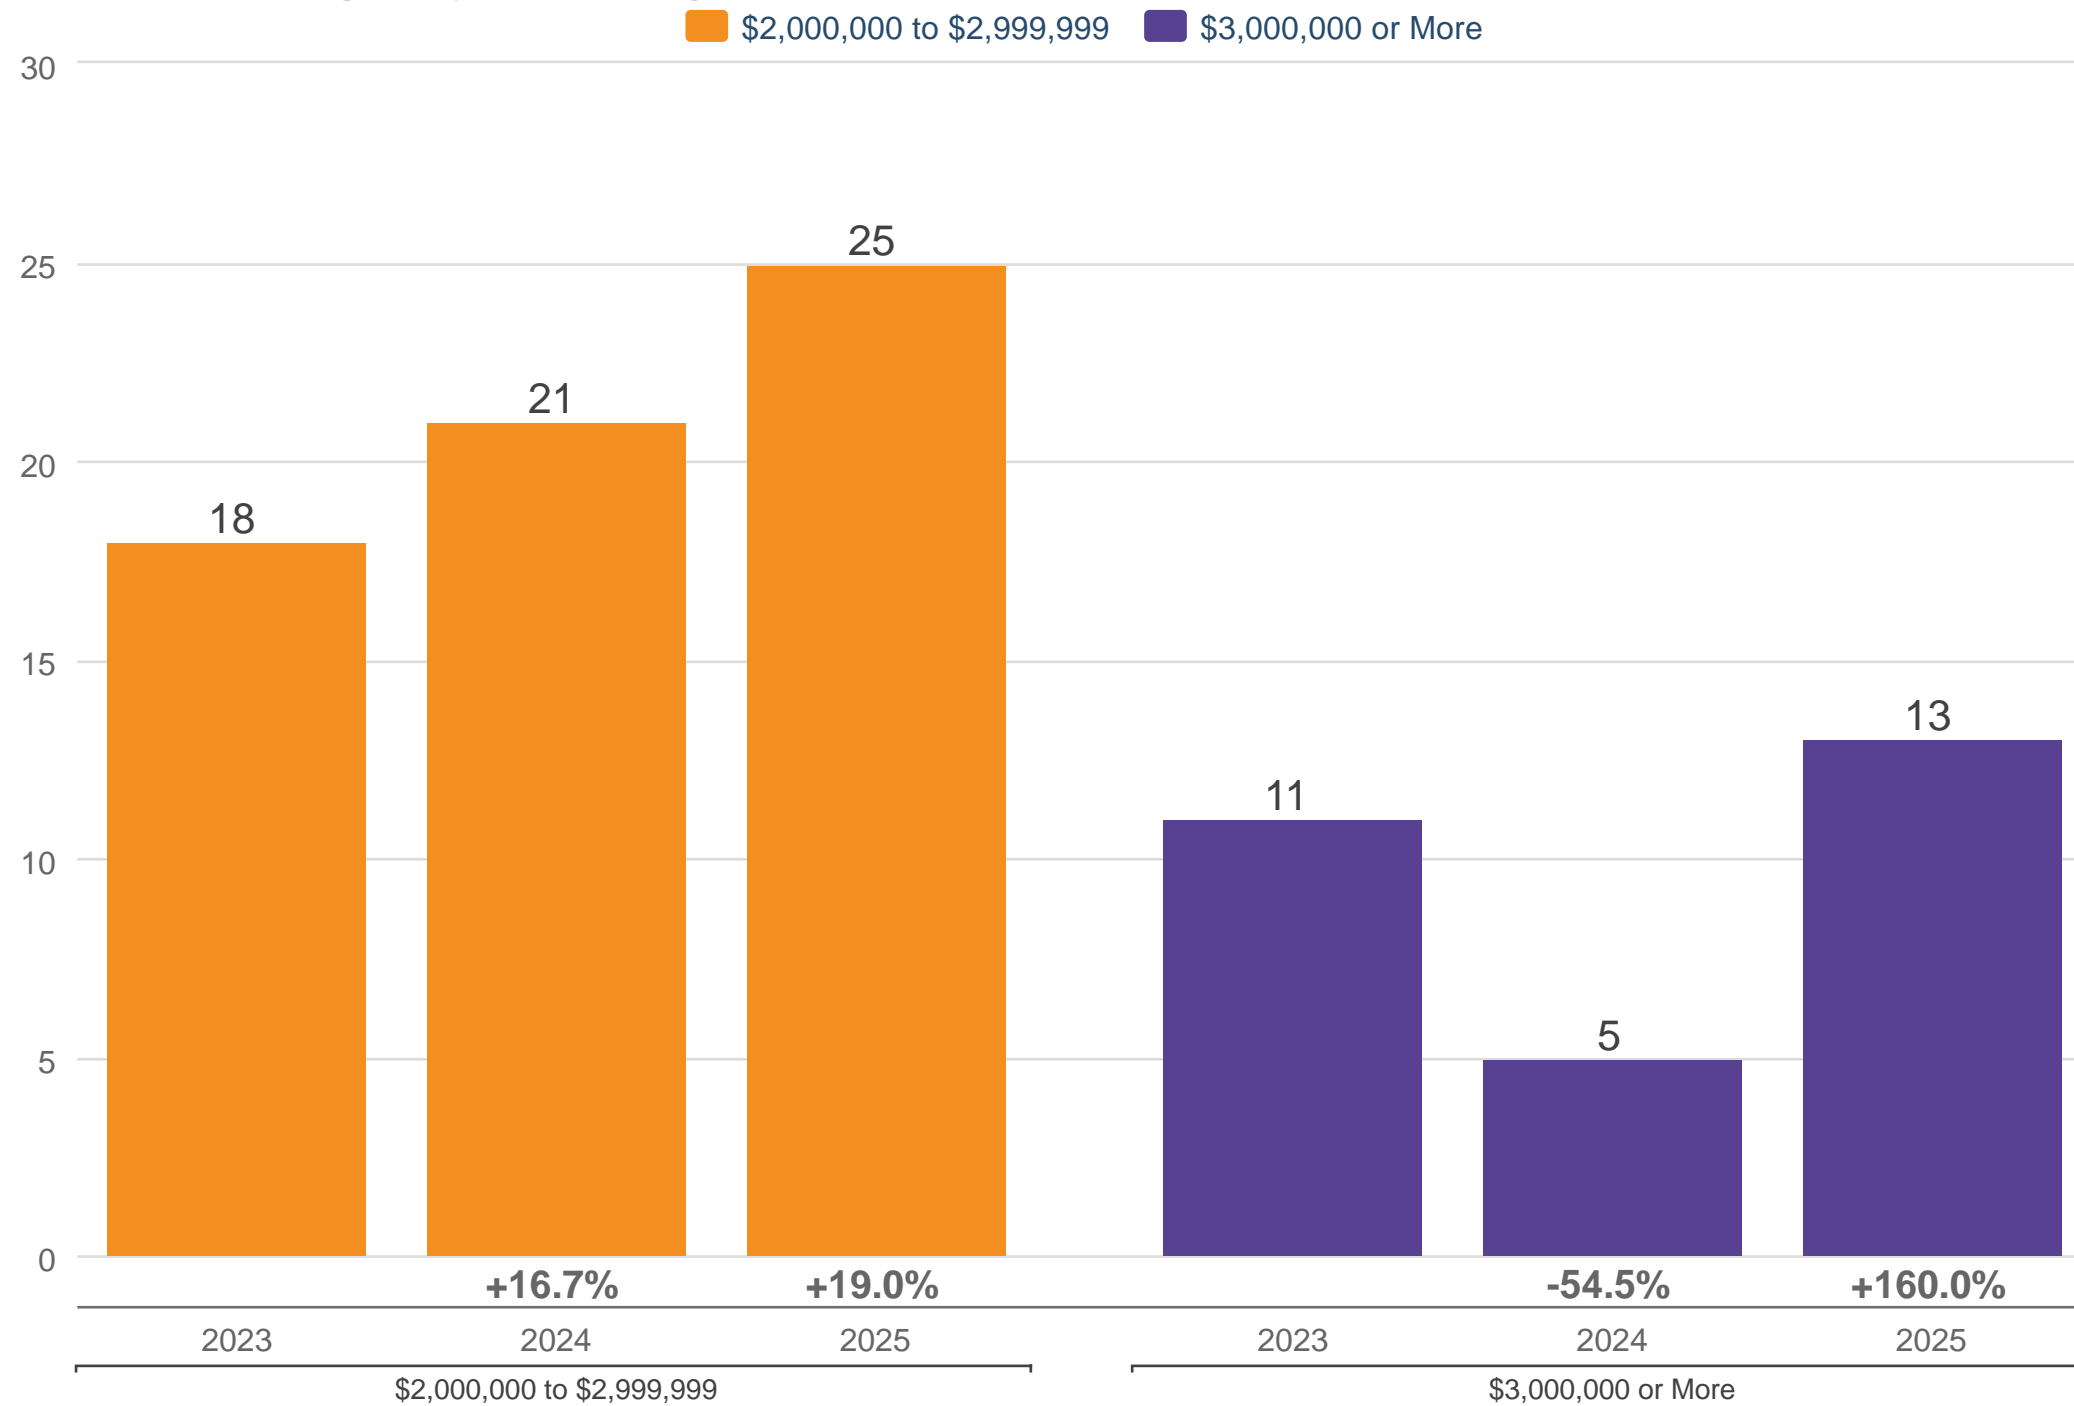

April Sold Listings - By Price Range

San Francisco County: Condominium & Tenancy In Common & Townhouse

Each point is actual monthly data. Data is from May 17, 2025.

All data from the San Francisco MLS. InfoSparks © 2025 ShowingTime Plus, LLC.