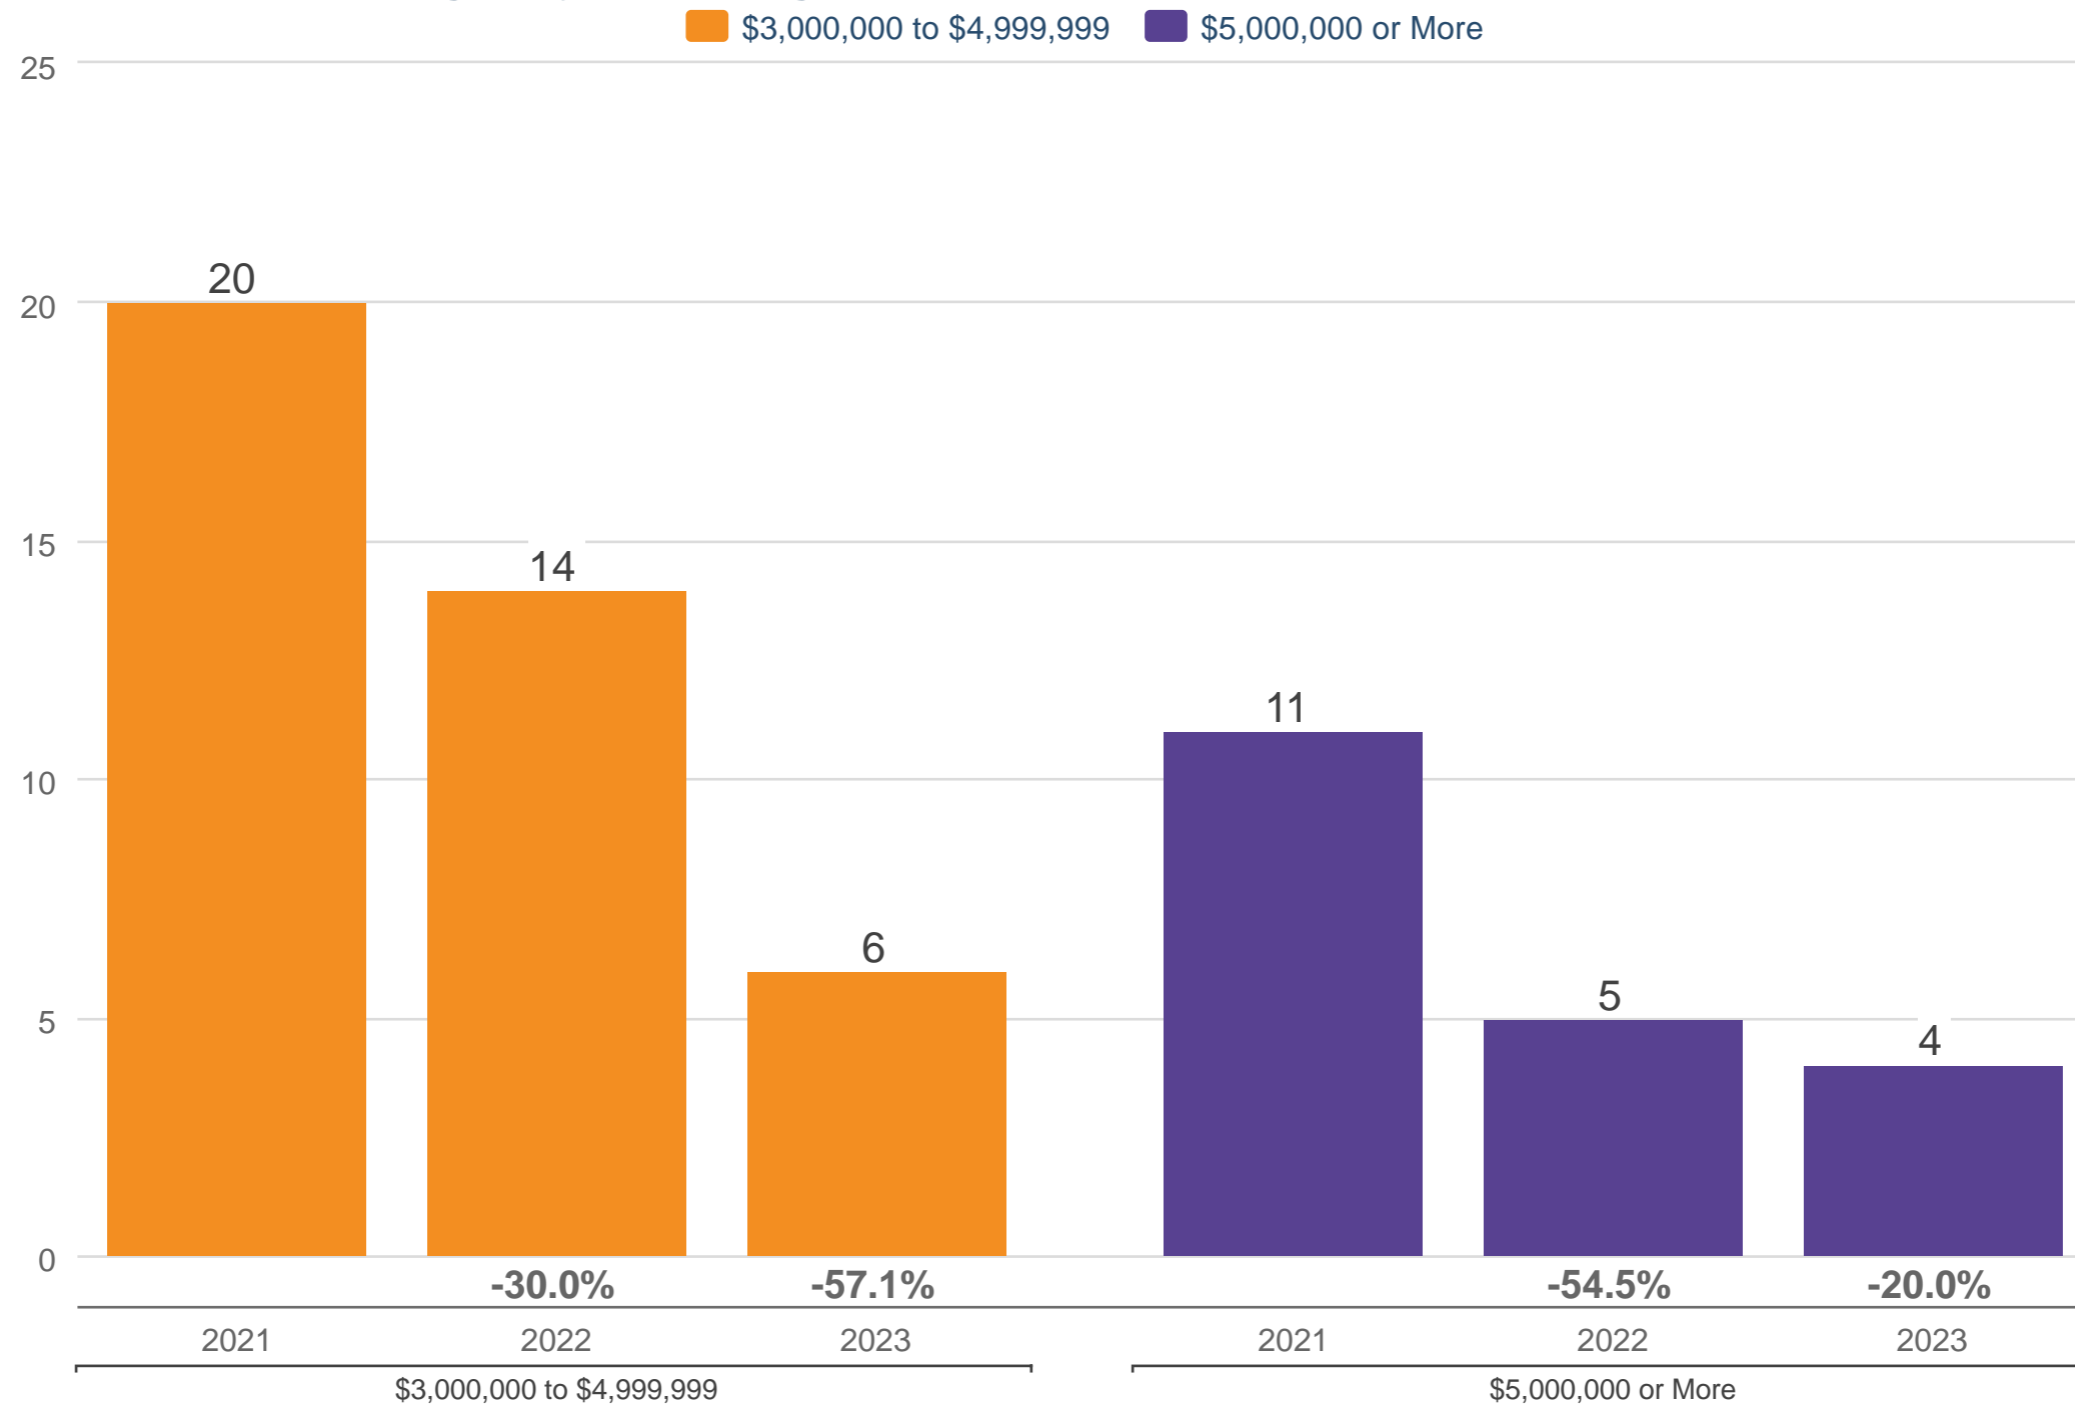

November New Listings - By Price Range

San Francisco County: Single Family

Each point is actual monthly data. Data is from December 10, 2023.

All data from the San Francisco MLS. InfoSparks © 2023 ShowingTime.