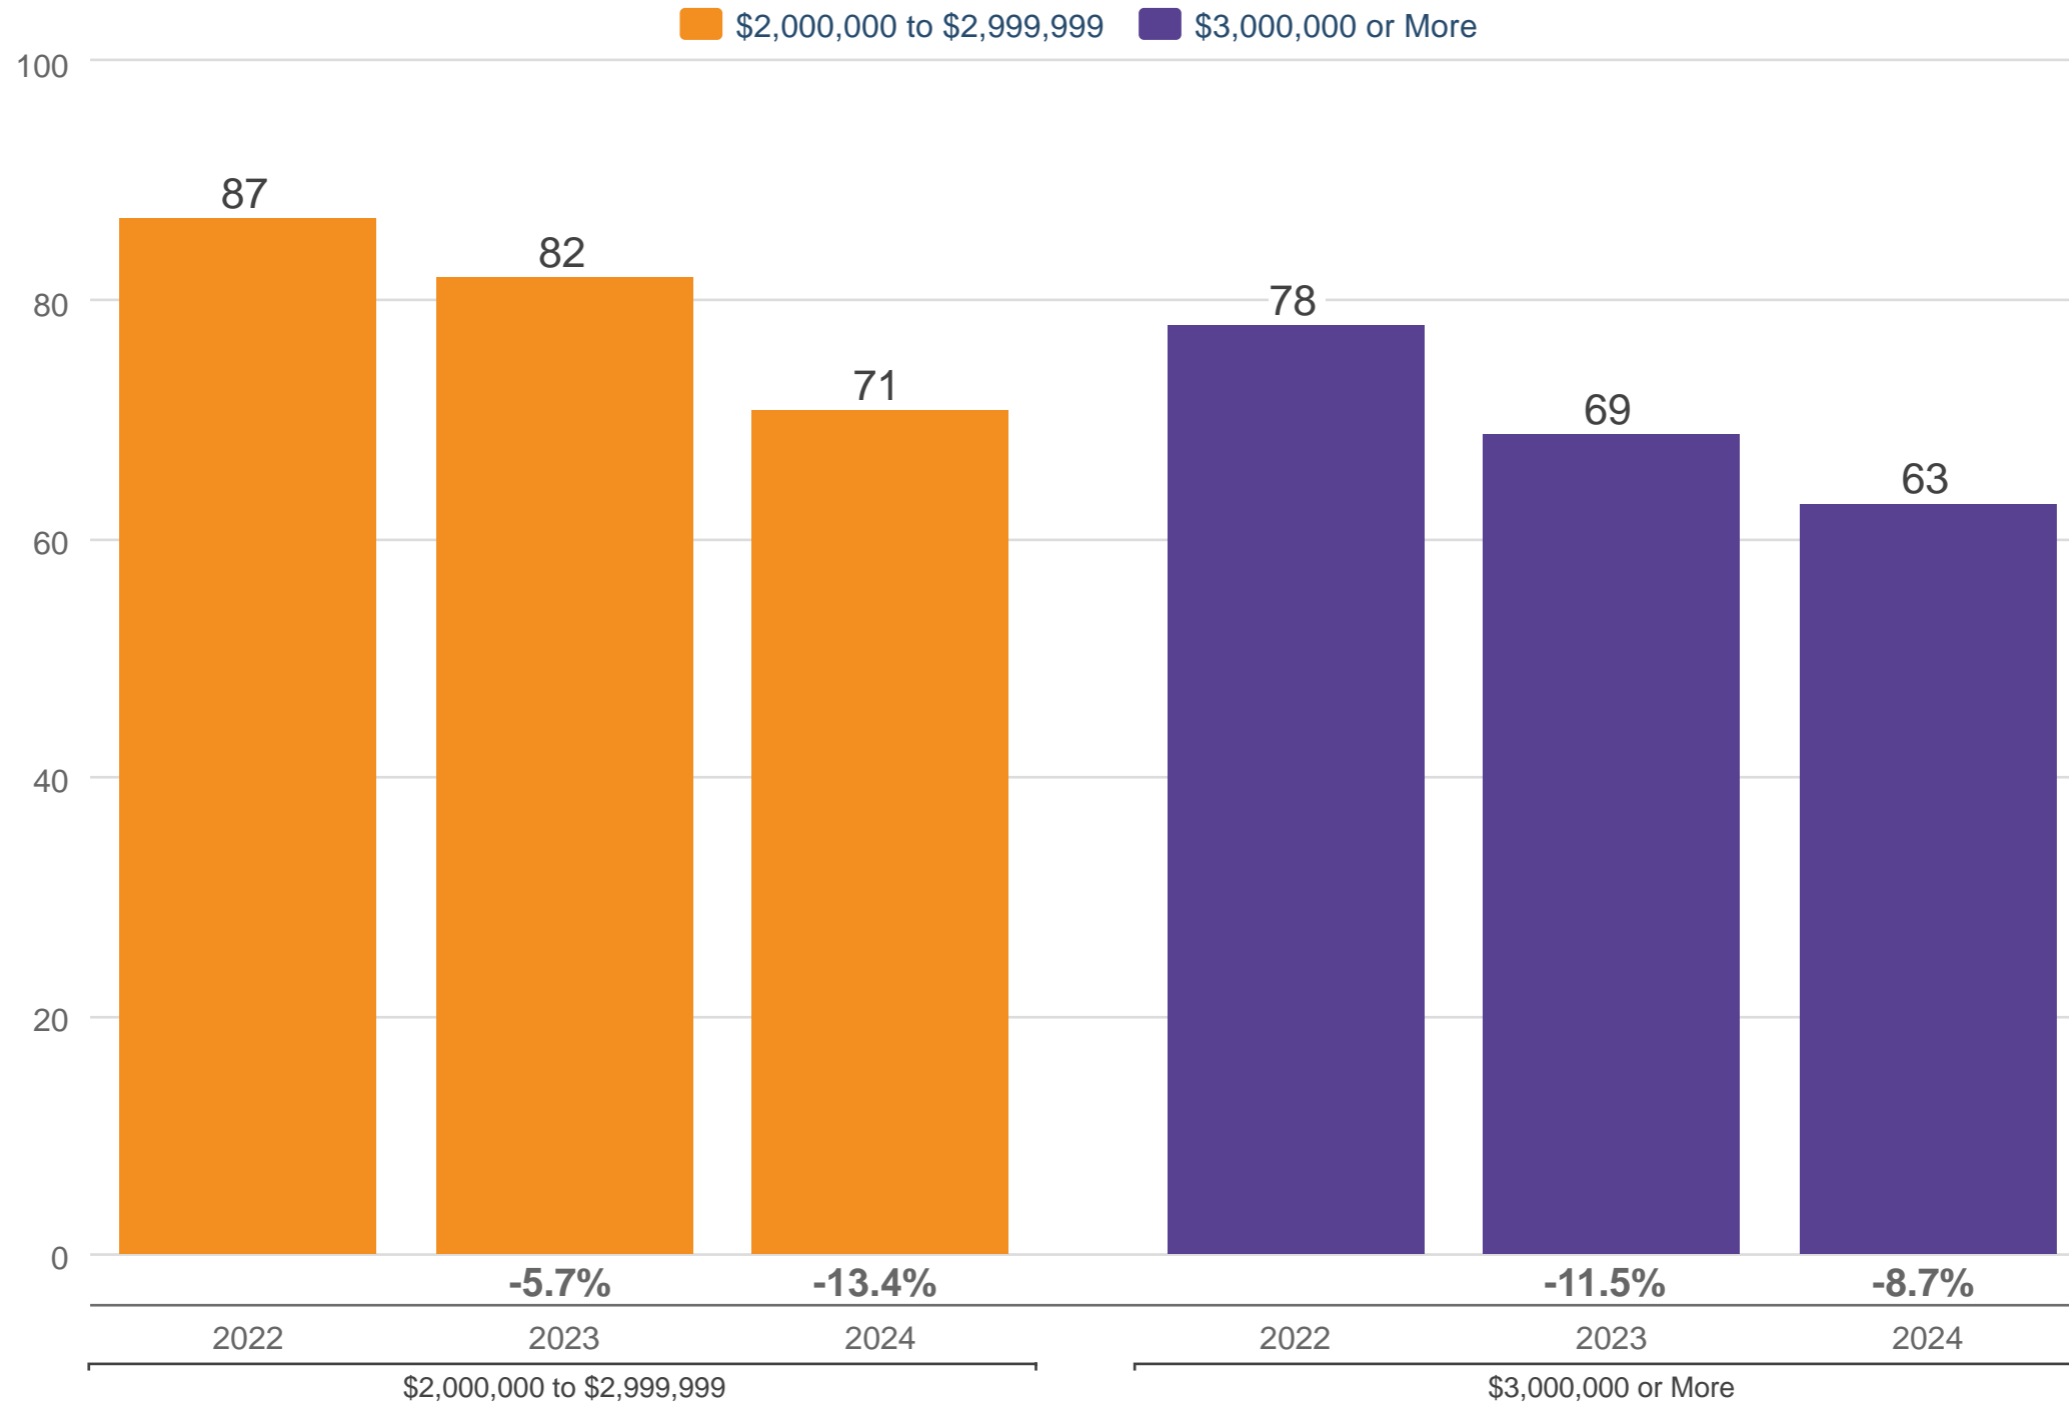

September Inventory of Active Listings - By Price Range

San Francisco County: Condominium & Tenancy In Common & Townhouse

Each point is actual monthly data. Data is from October 12, 2024.

All data from the San Francisco MLS. InfoSparks © 2024 ShowingTime.