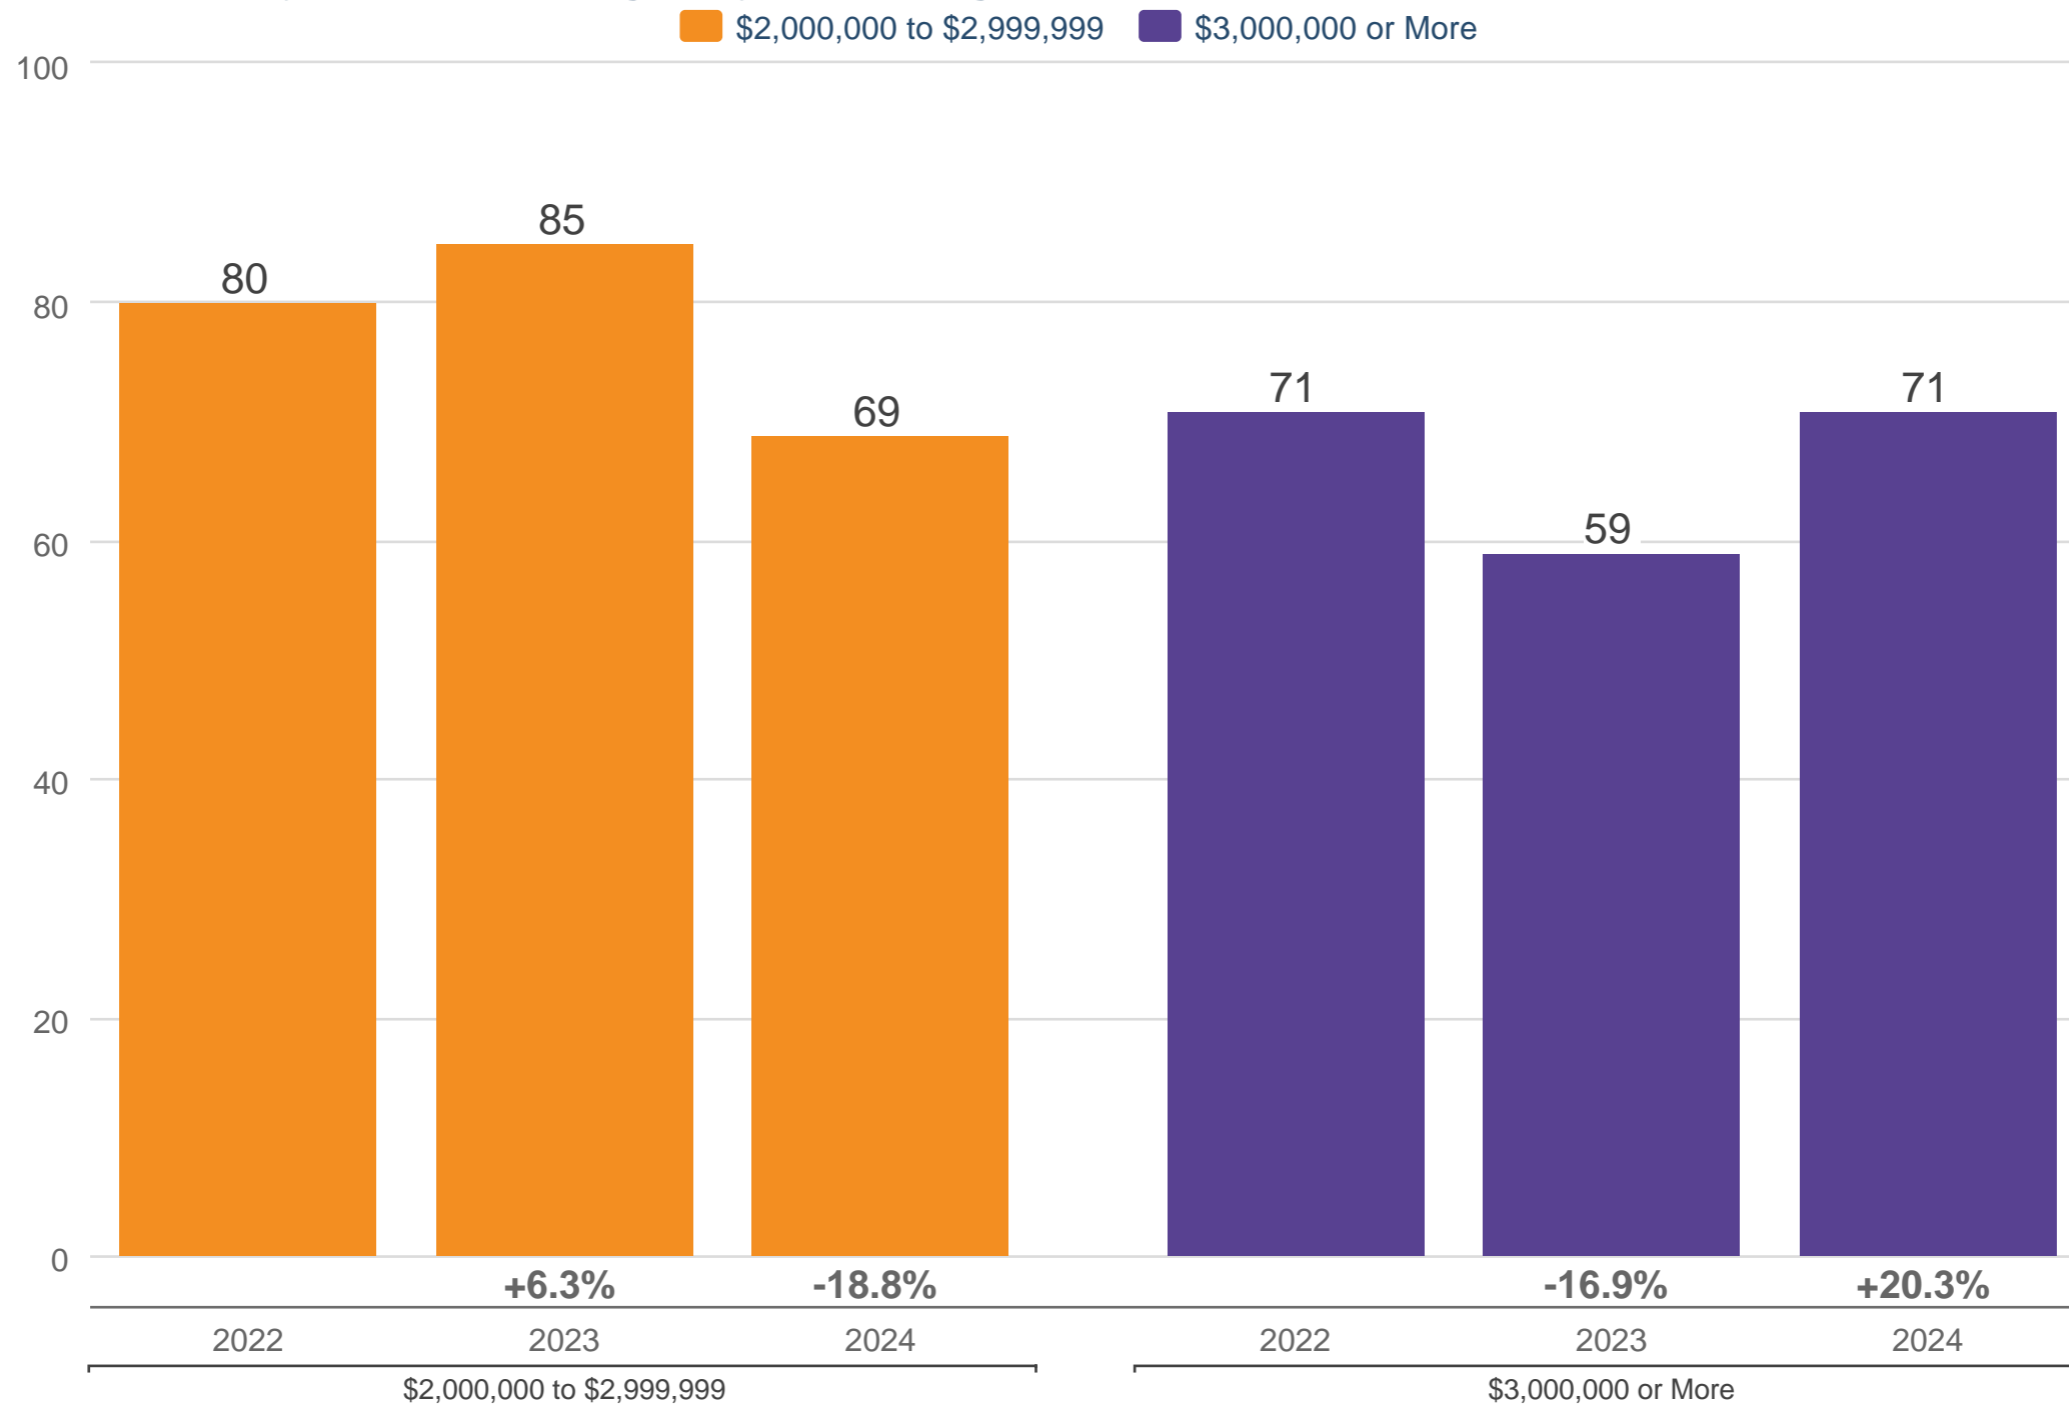

### June Inventory of Active Listings - By Price Range

San Francisco County: Condominium & Tenancy In Common & Townhouse

Each point is actual monthly data. Data is from July 27, 2024.

All data from the San Francisco MLS. InfoSparks © 2024 ShowingTime.