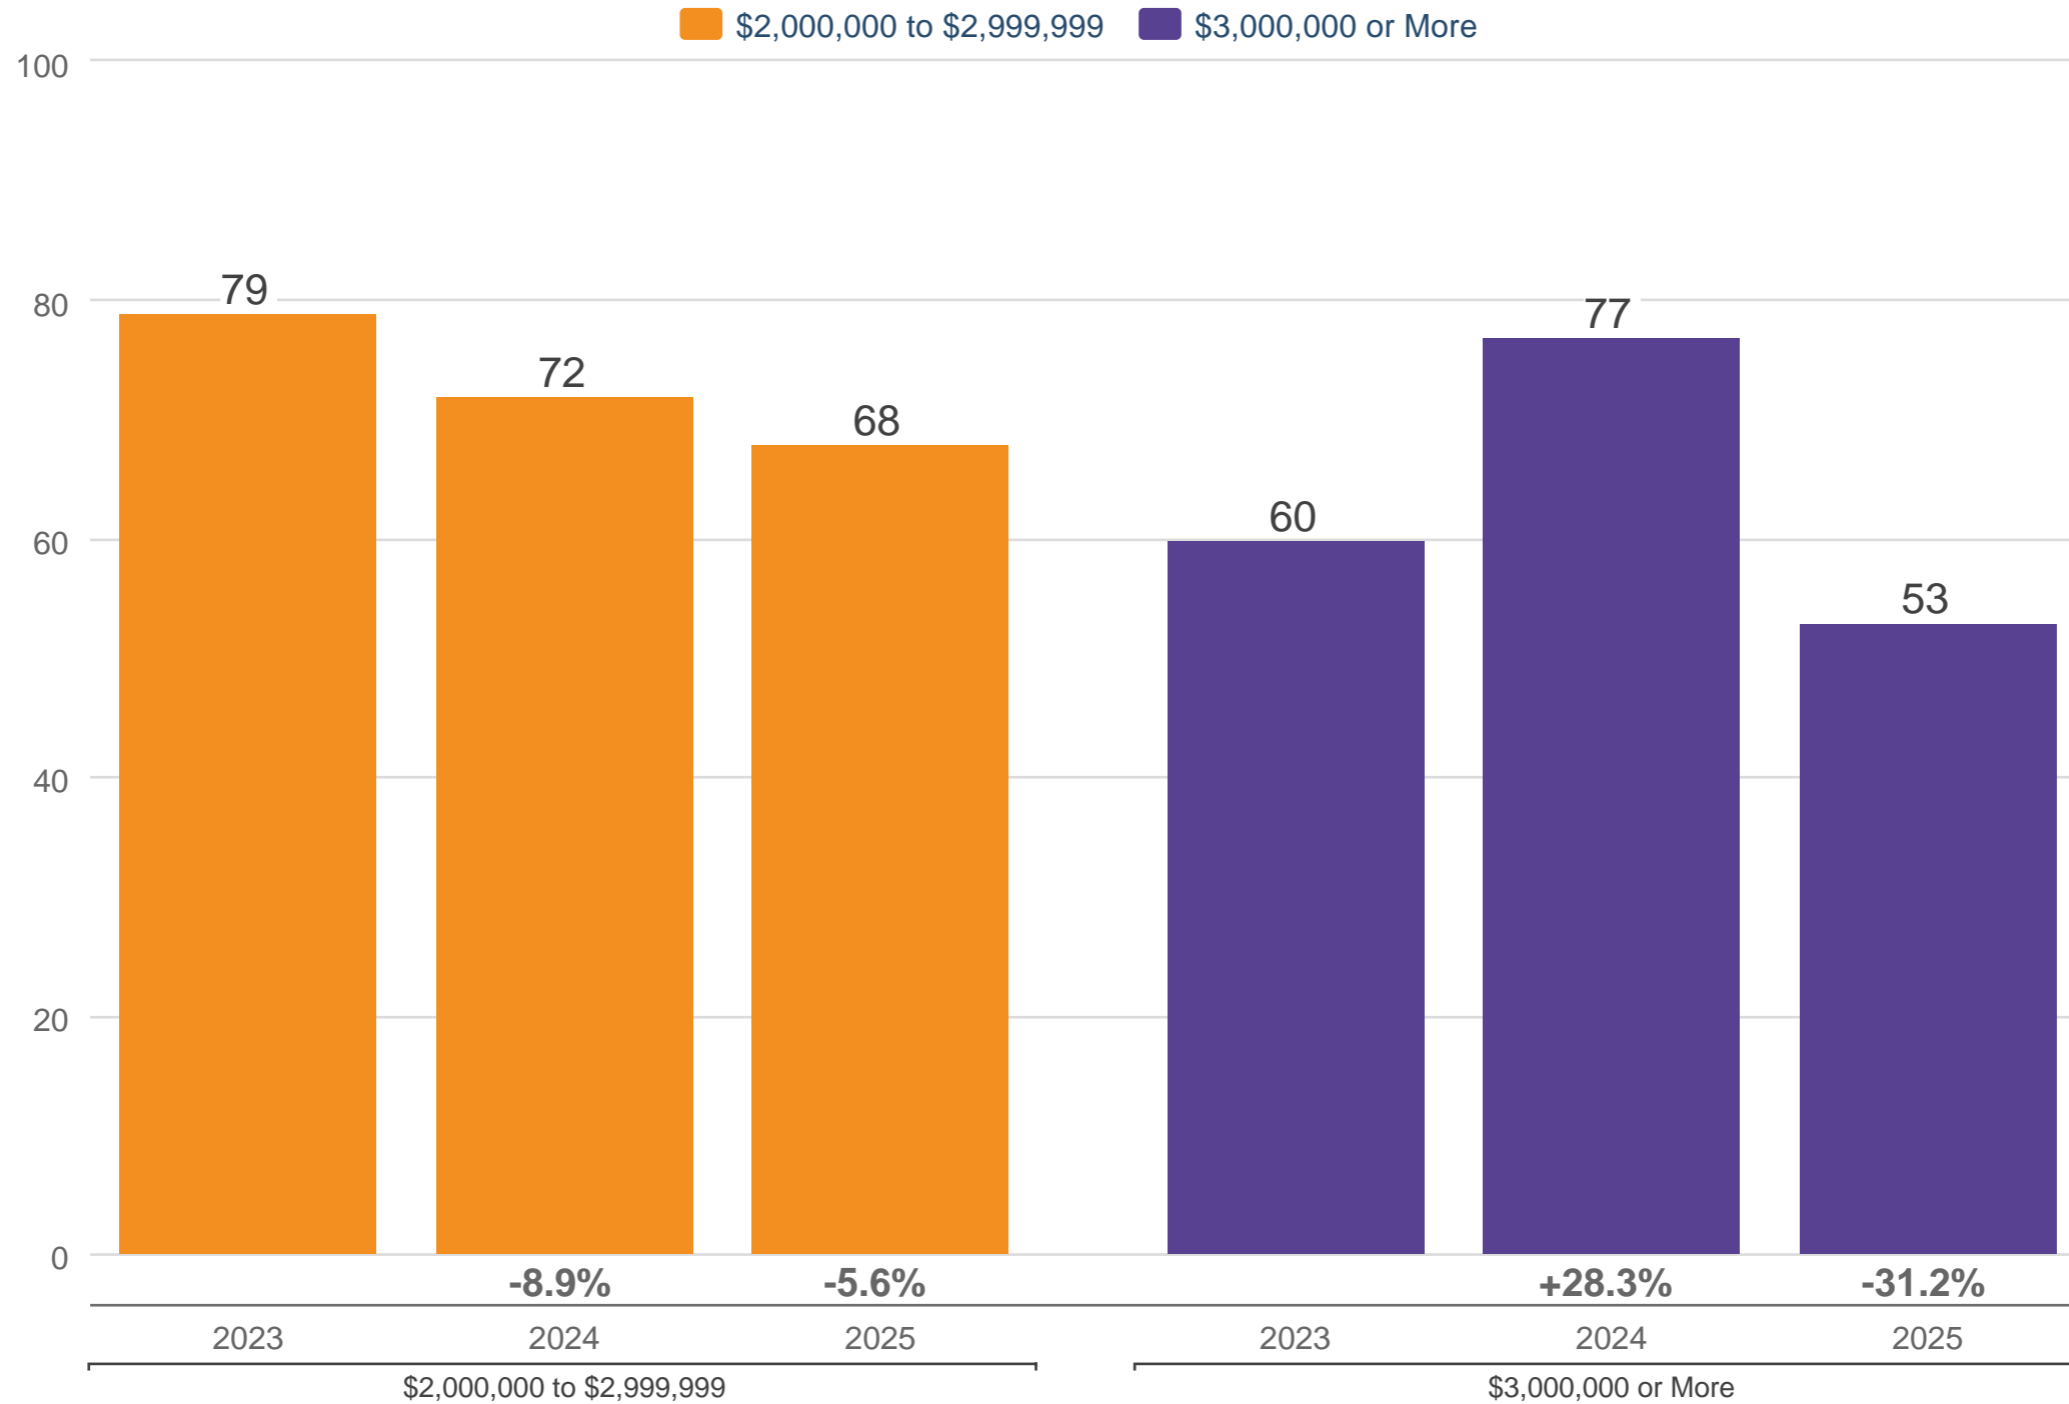

### April Inventory of Active Listings - By Price Range

San Francisco County: Condominium & Tenancy In Common & Townhouse

Each point is actual monthly data. Data is from May 17, 2025.

All data from the San Francisco MLS. InfoSparks © 2025 ShowingTime Plus, LLC.