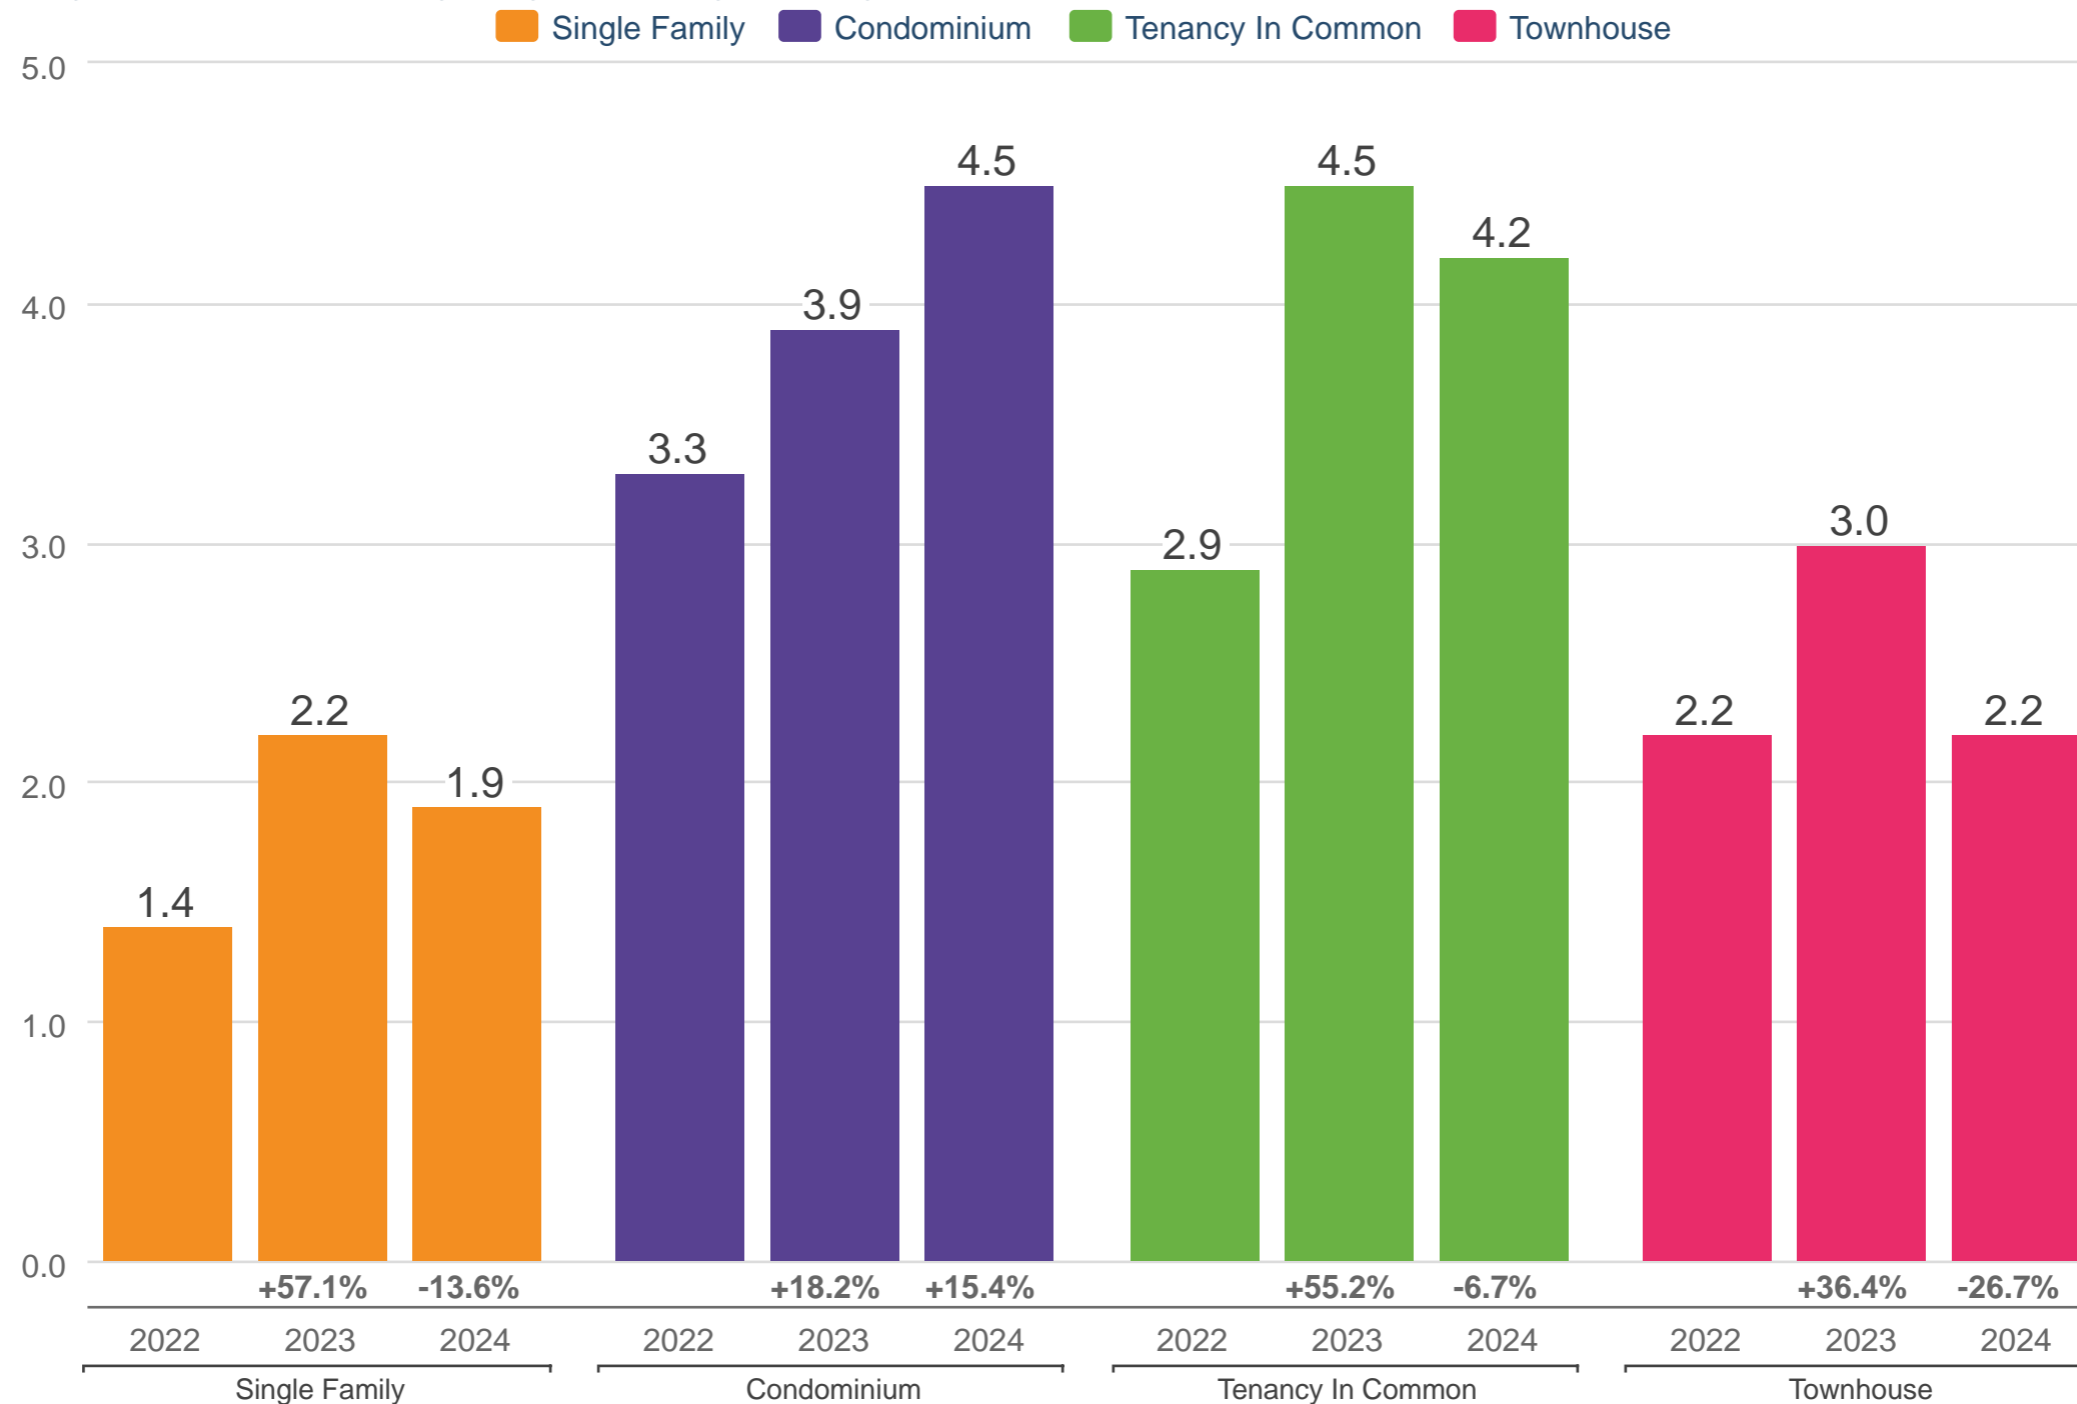

May Months of Supply - By Property Sub Type

San Francisco County

Each point is actual monthly data. Data is from June 16, 2024.

All data from the San Francisco MLS. InfoSparks © 2024 ShowingTime.