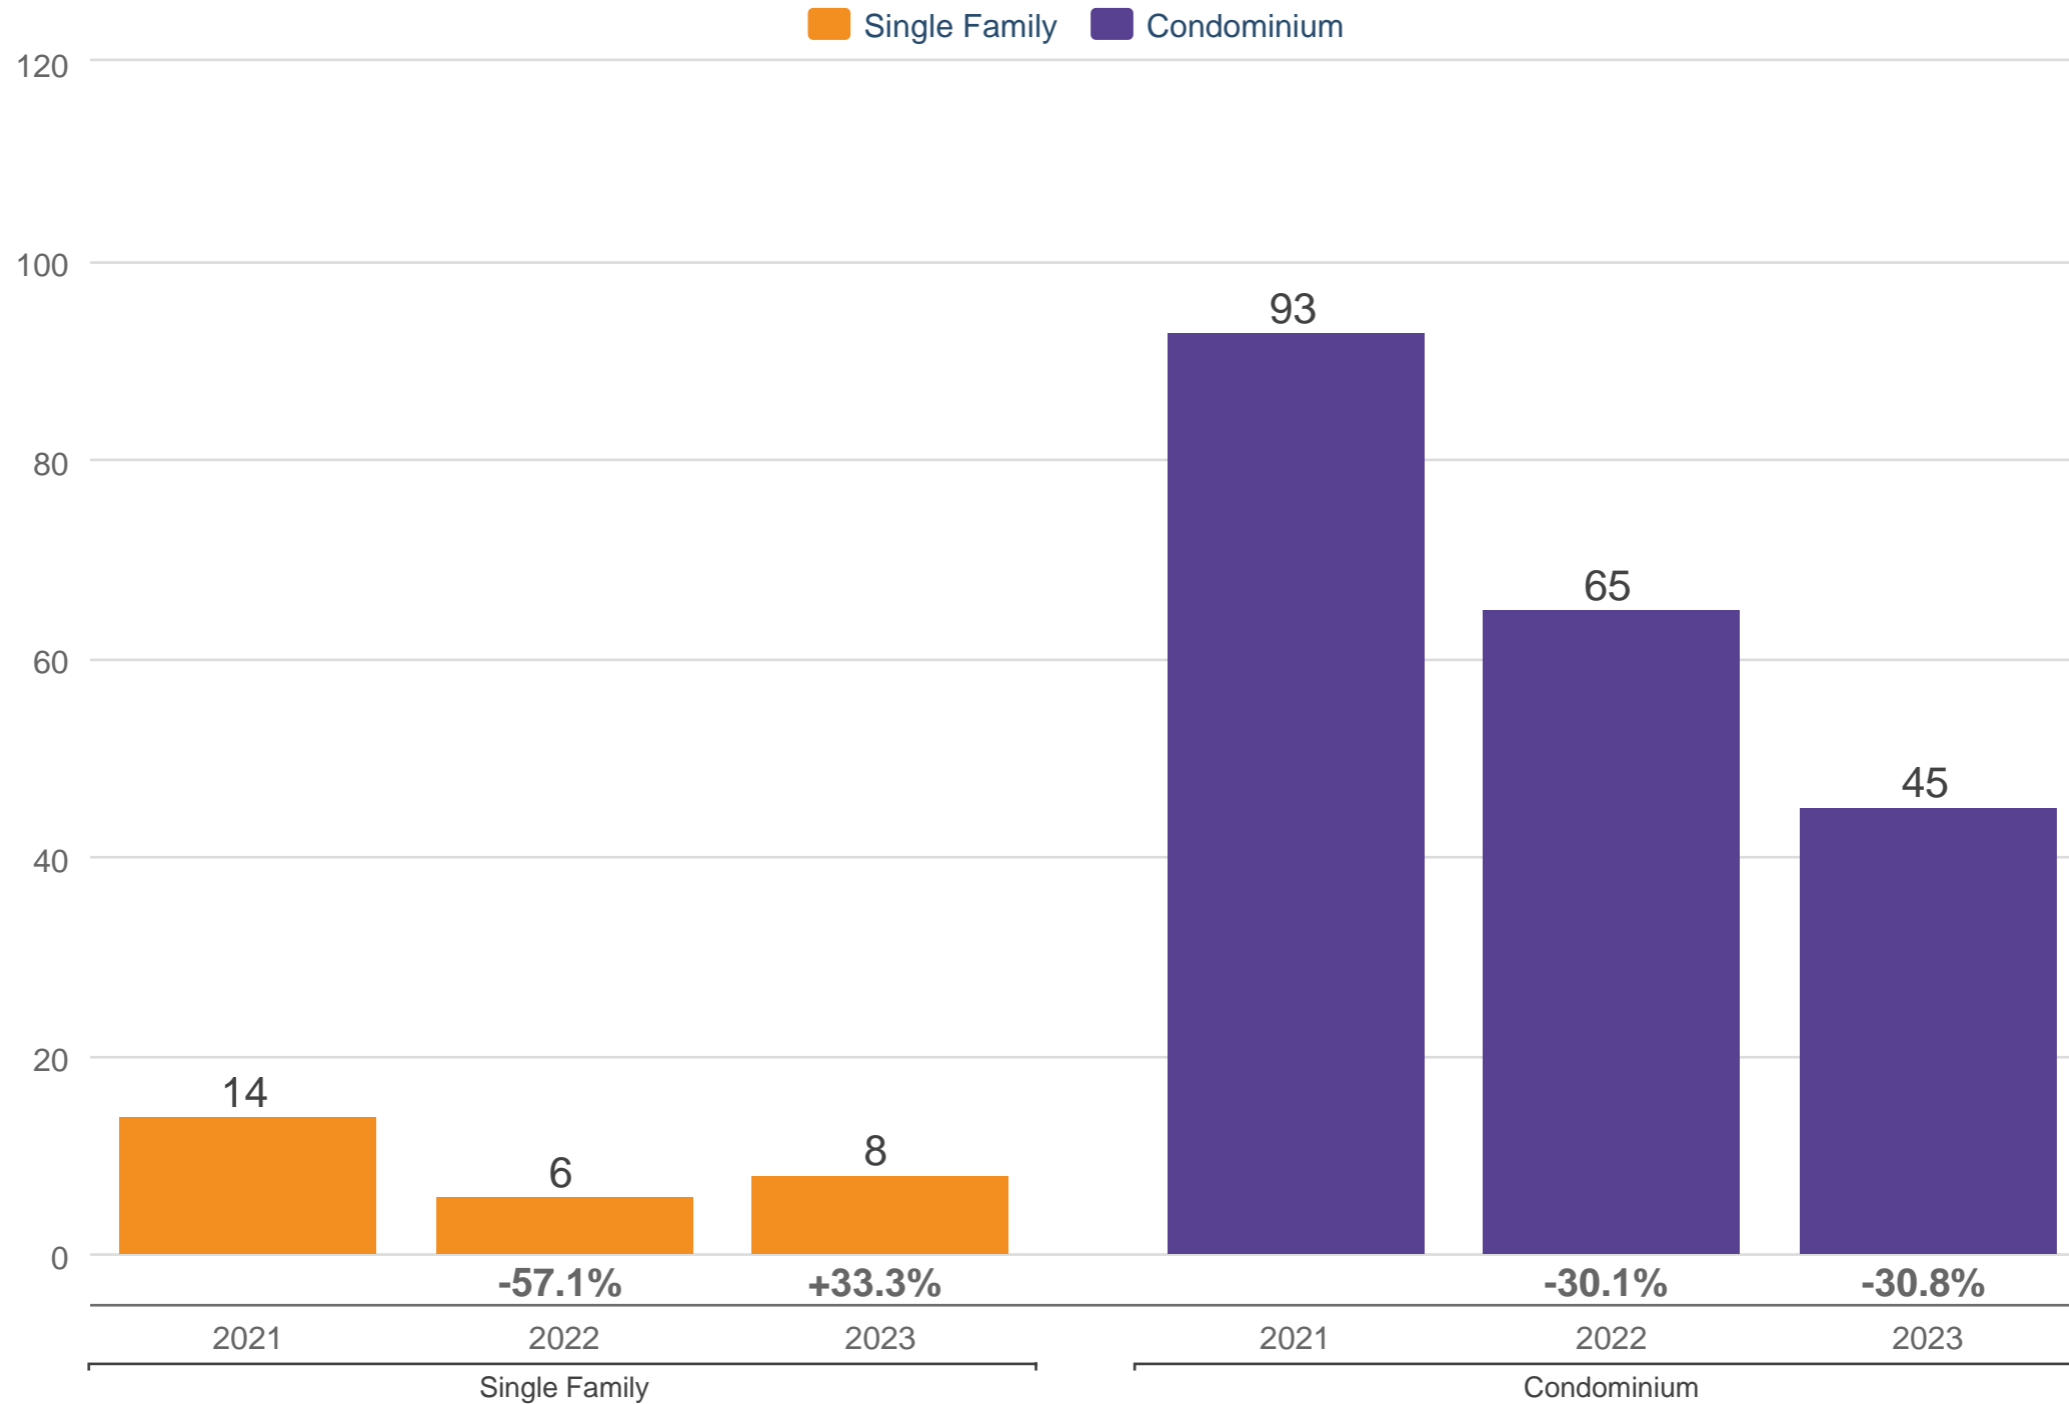

November Inventory of Active Listings - By Property Sub Type

SF District 6

Each data point is three months of activity. Data is from December 10, 2023.

All data from the San Francisco MLS. InfoSparks © 2023 ShowingTime.