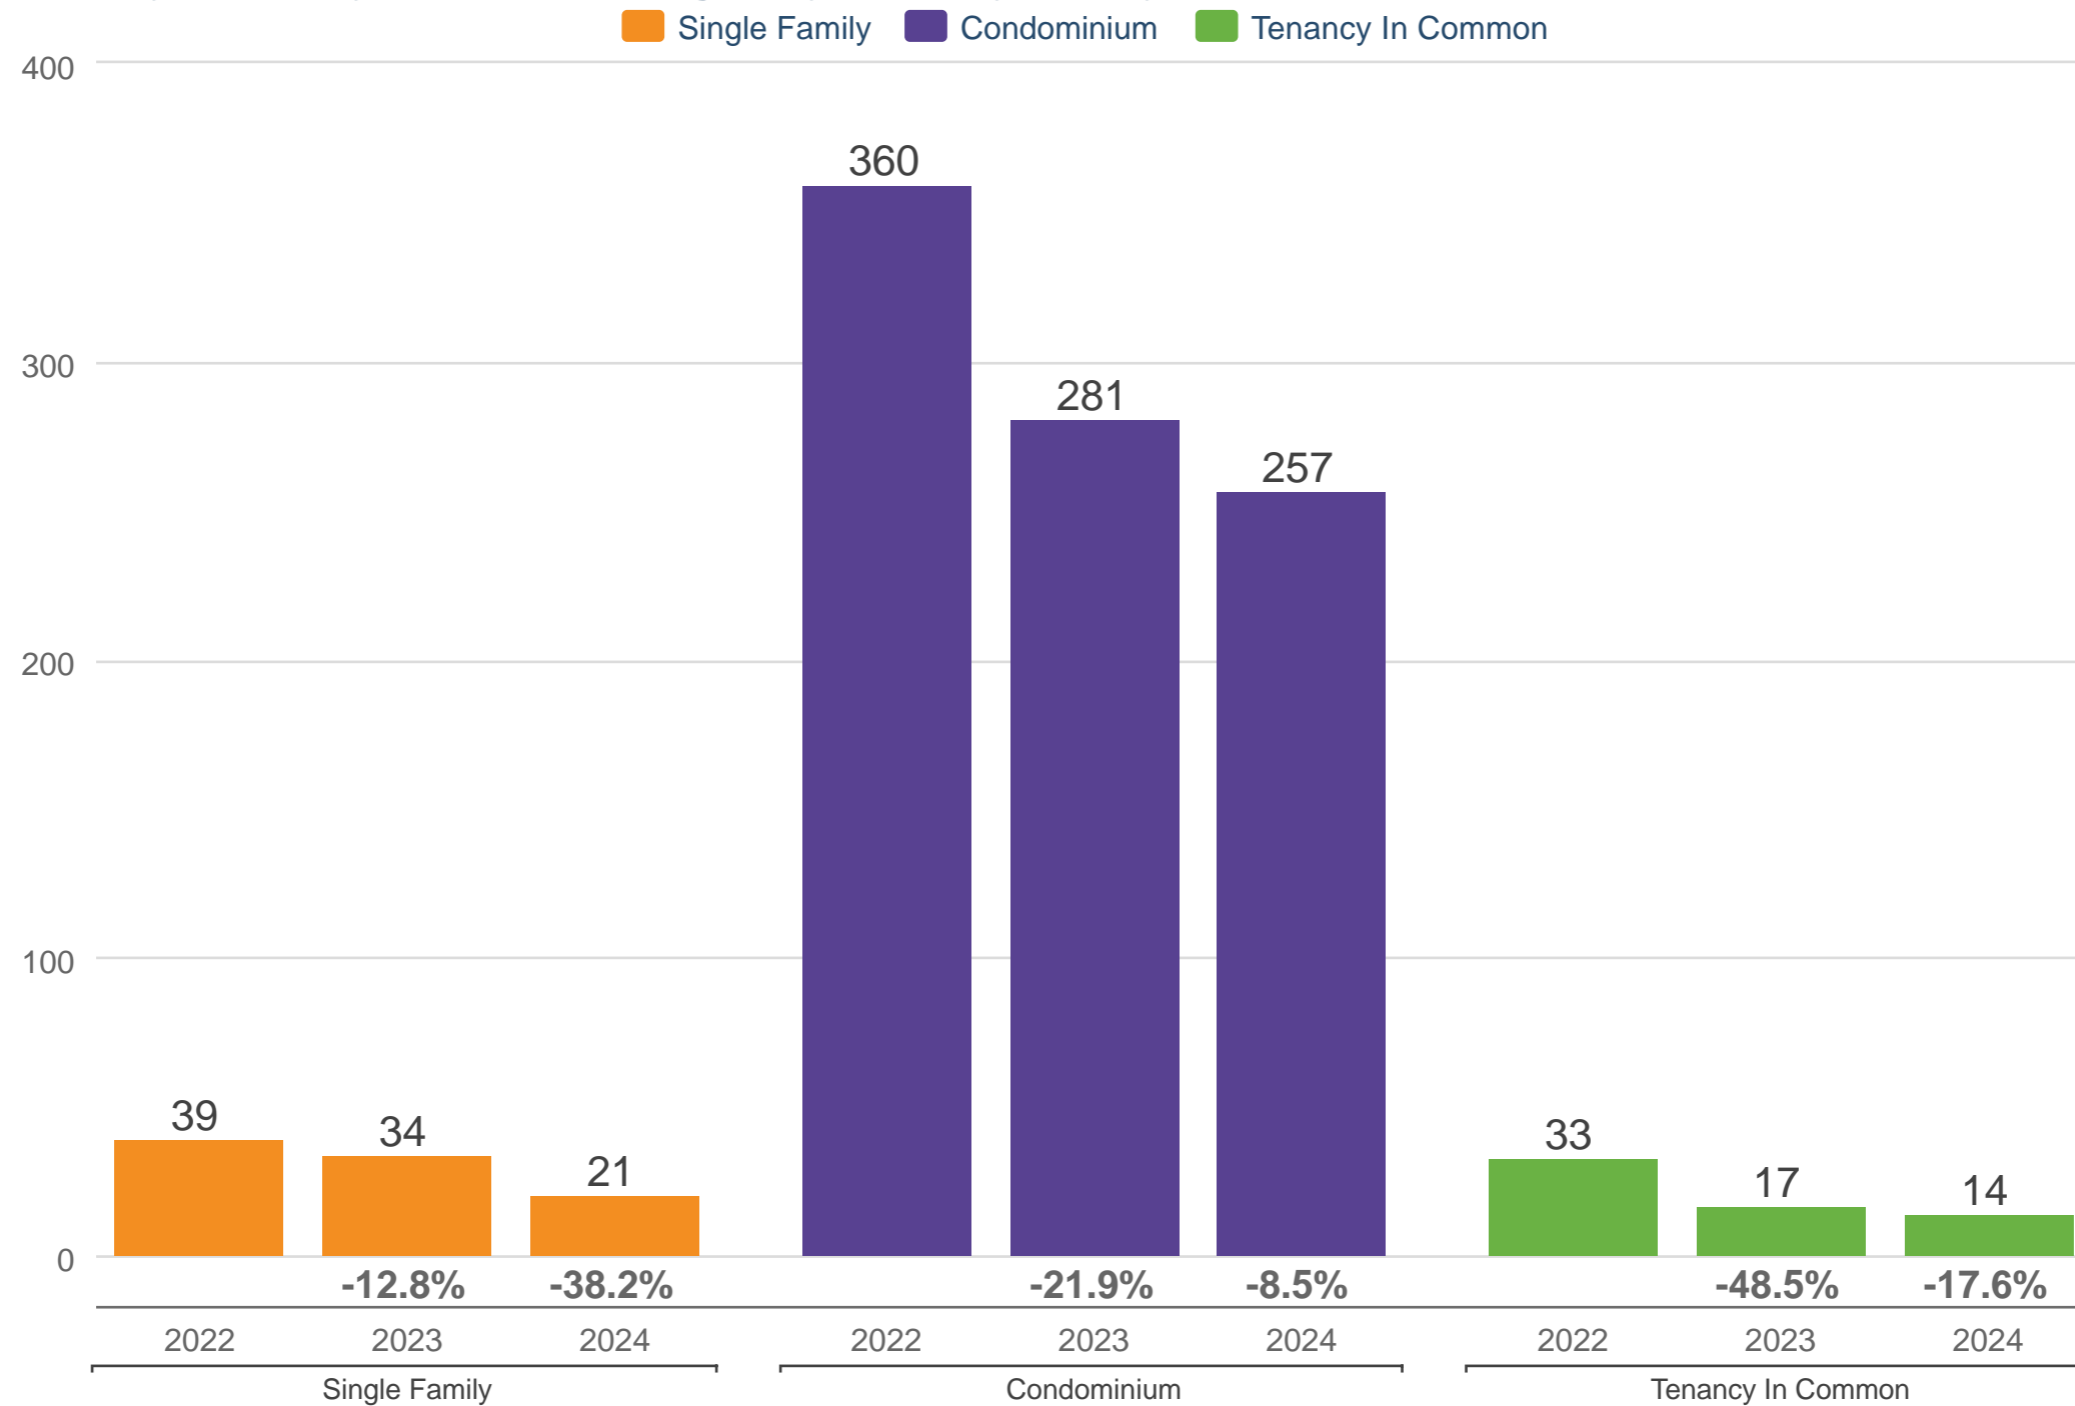

January Inventory of Active Listings - By Property Sub Type

SF District 9

Each data point is three months of activity. Data is from February 29, 2024.

All data from the San Francisco MLS. InfoSparks © 2024 ShowingTime.