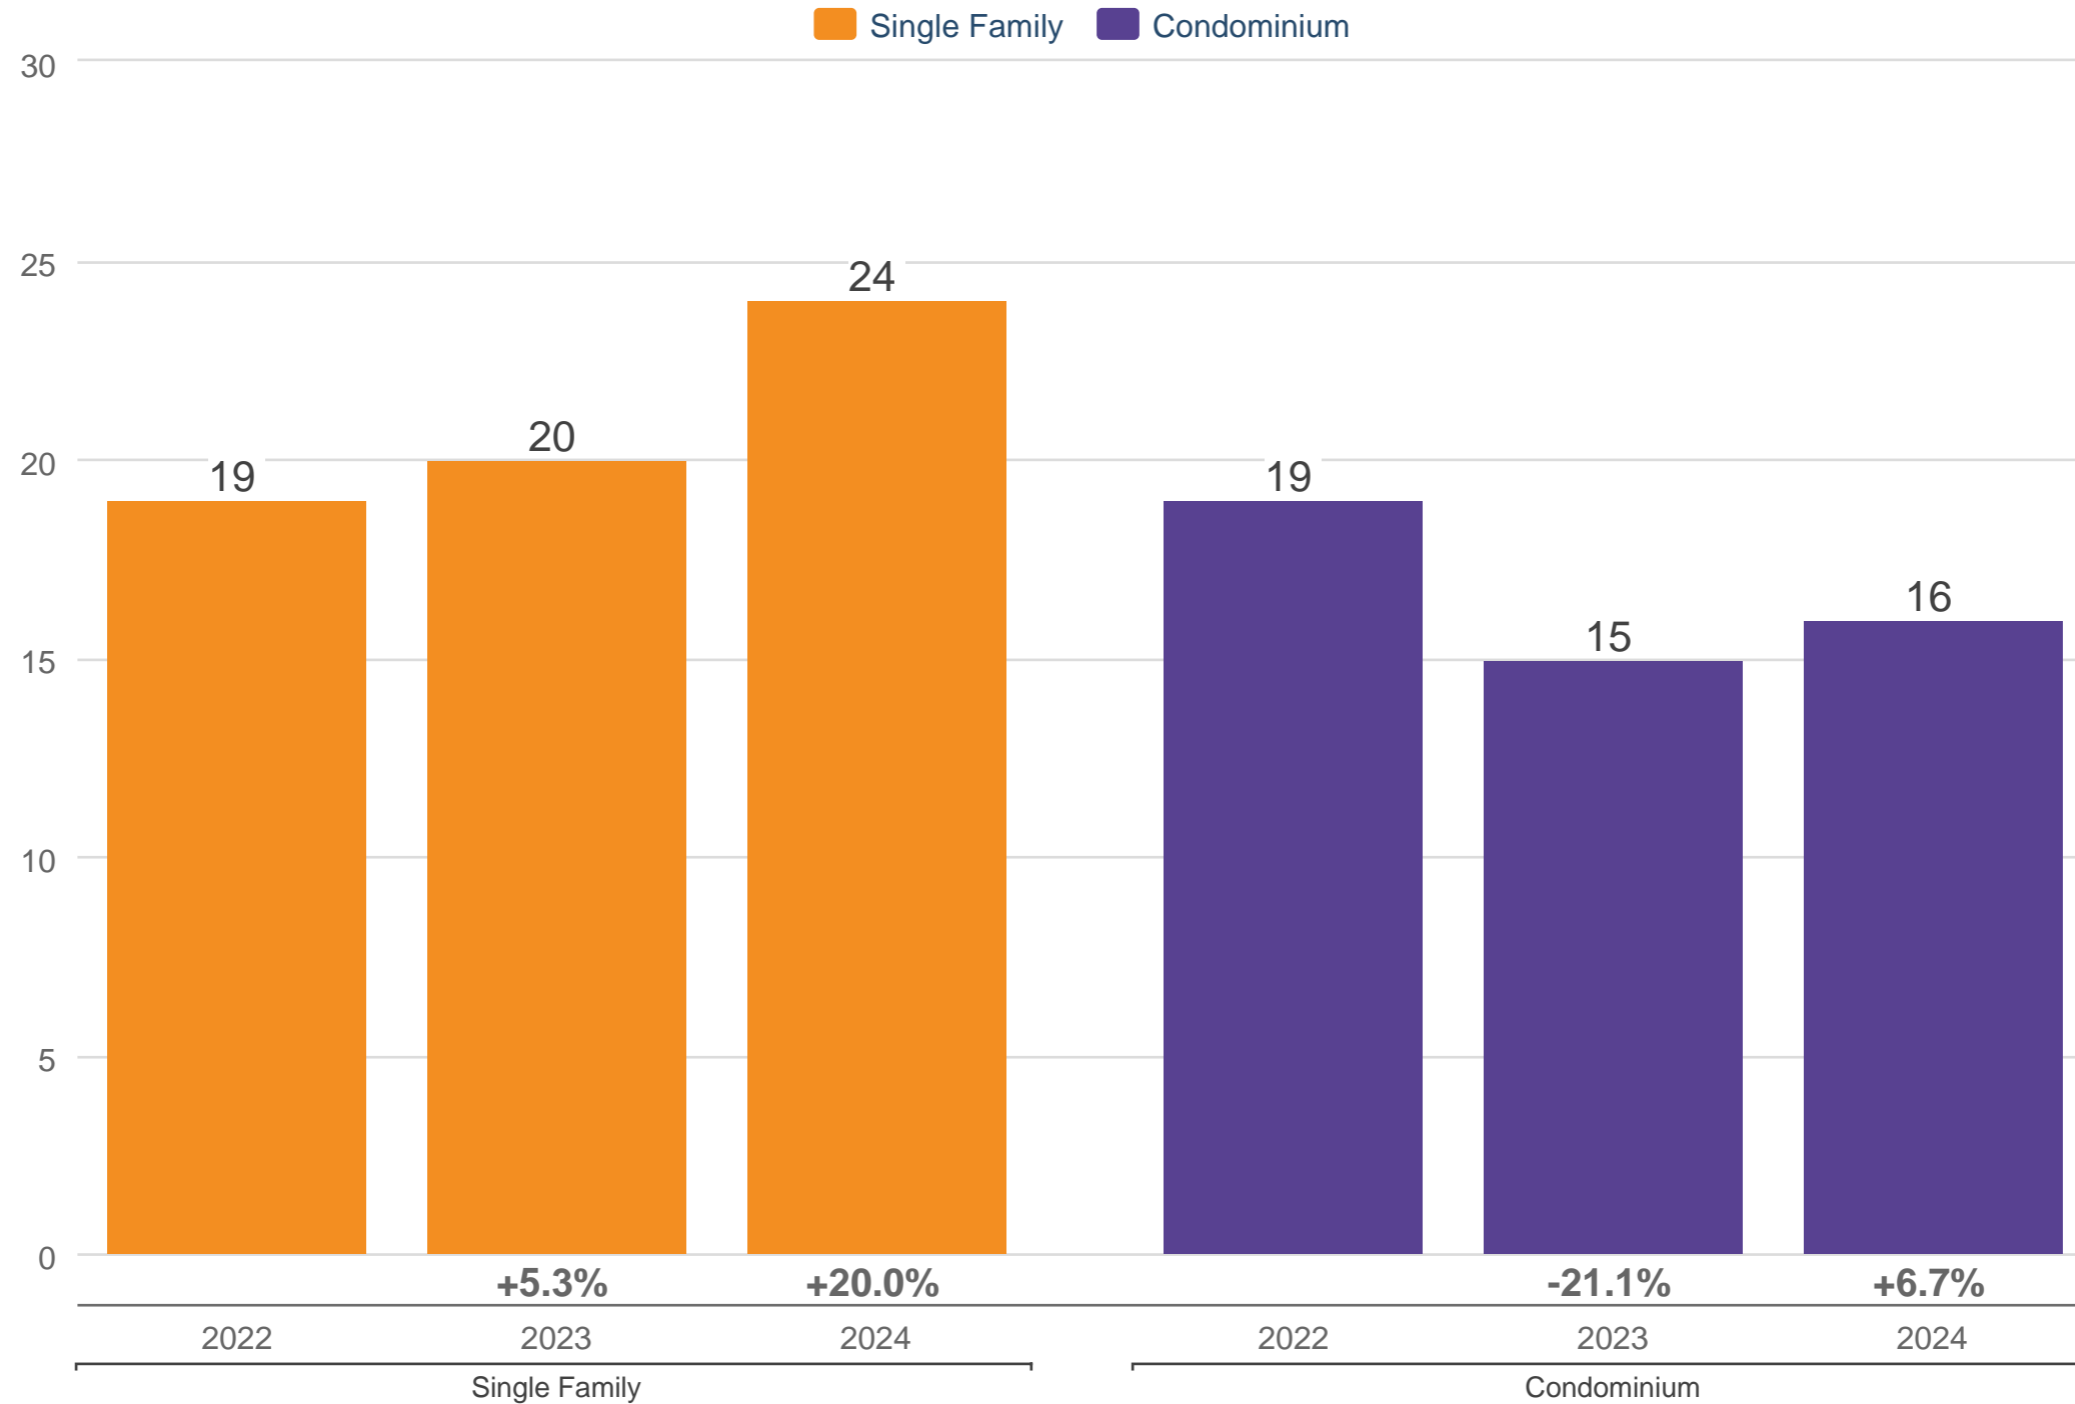

### May Inventory of Active Listings - By Property Sub Type

SF District 1

Each data point is three months of activity. Data is from June 16, 2024.

All data from the San Francisco MLS. InfoSparks © 2024 ShowingTime.