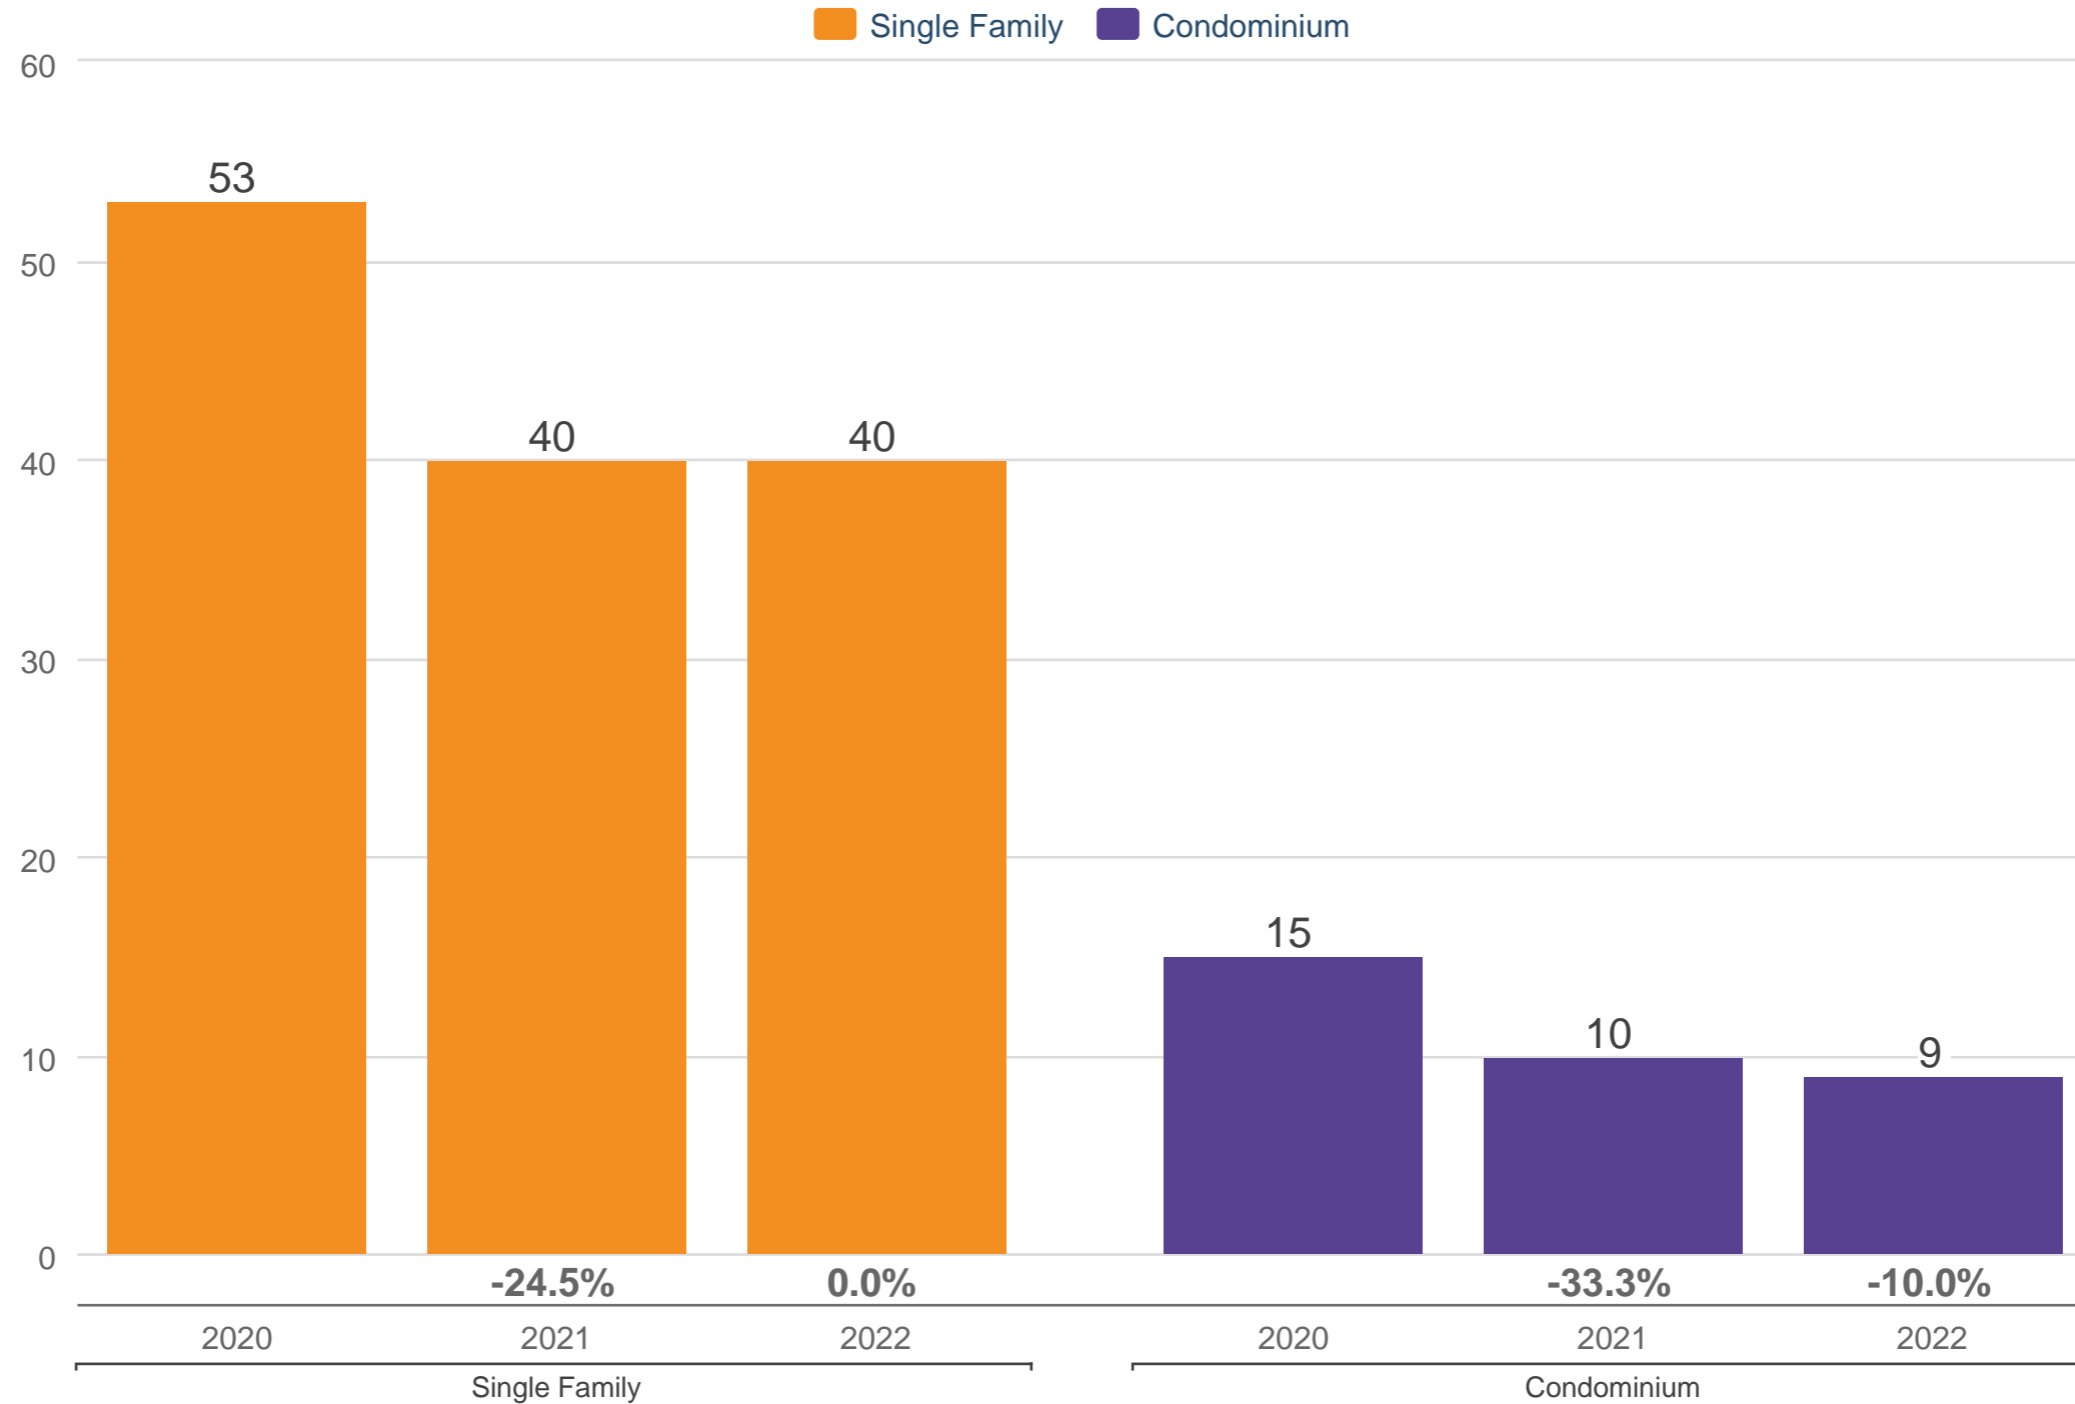

December Inventory of Active Listings - By Property Sub Type

SF District 2

Each data point is three months of activity. Data is from January 29, 2023.

All data from the San Francisco MLS. InfoSparks © 2023 ShowingTime.