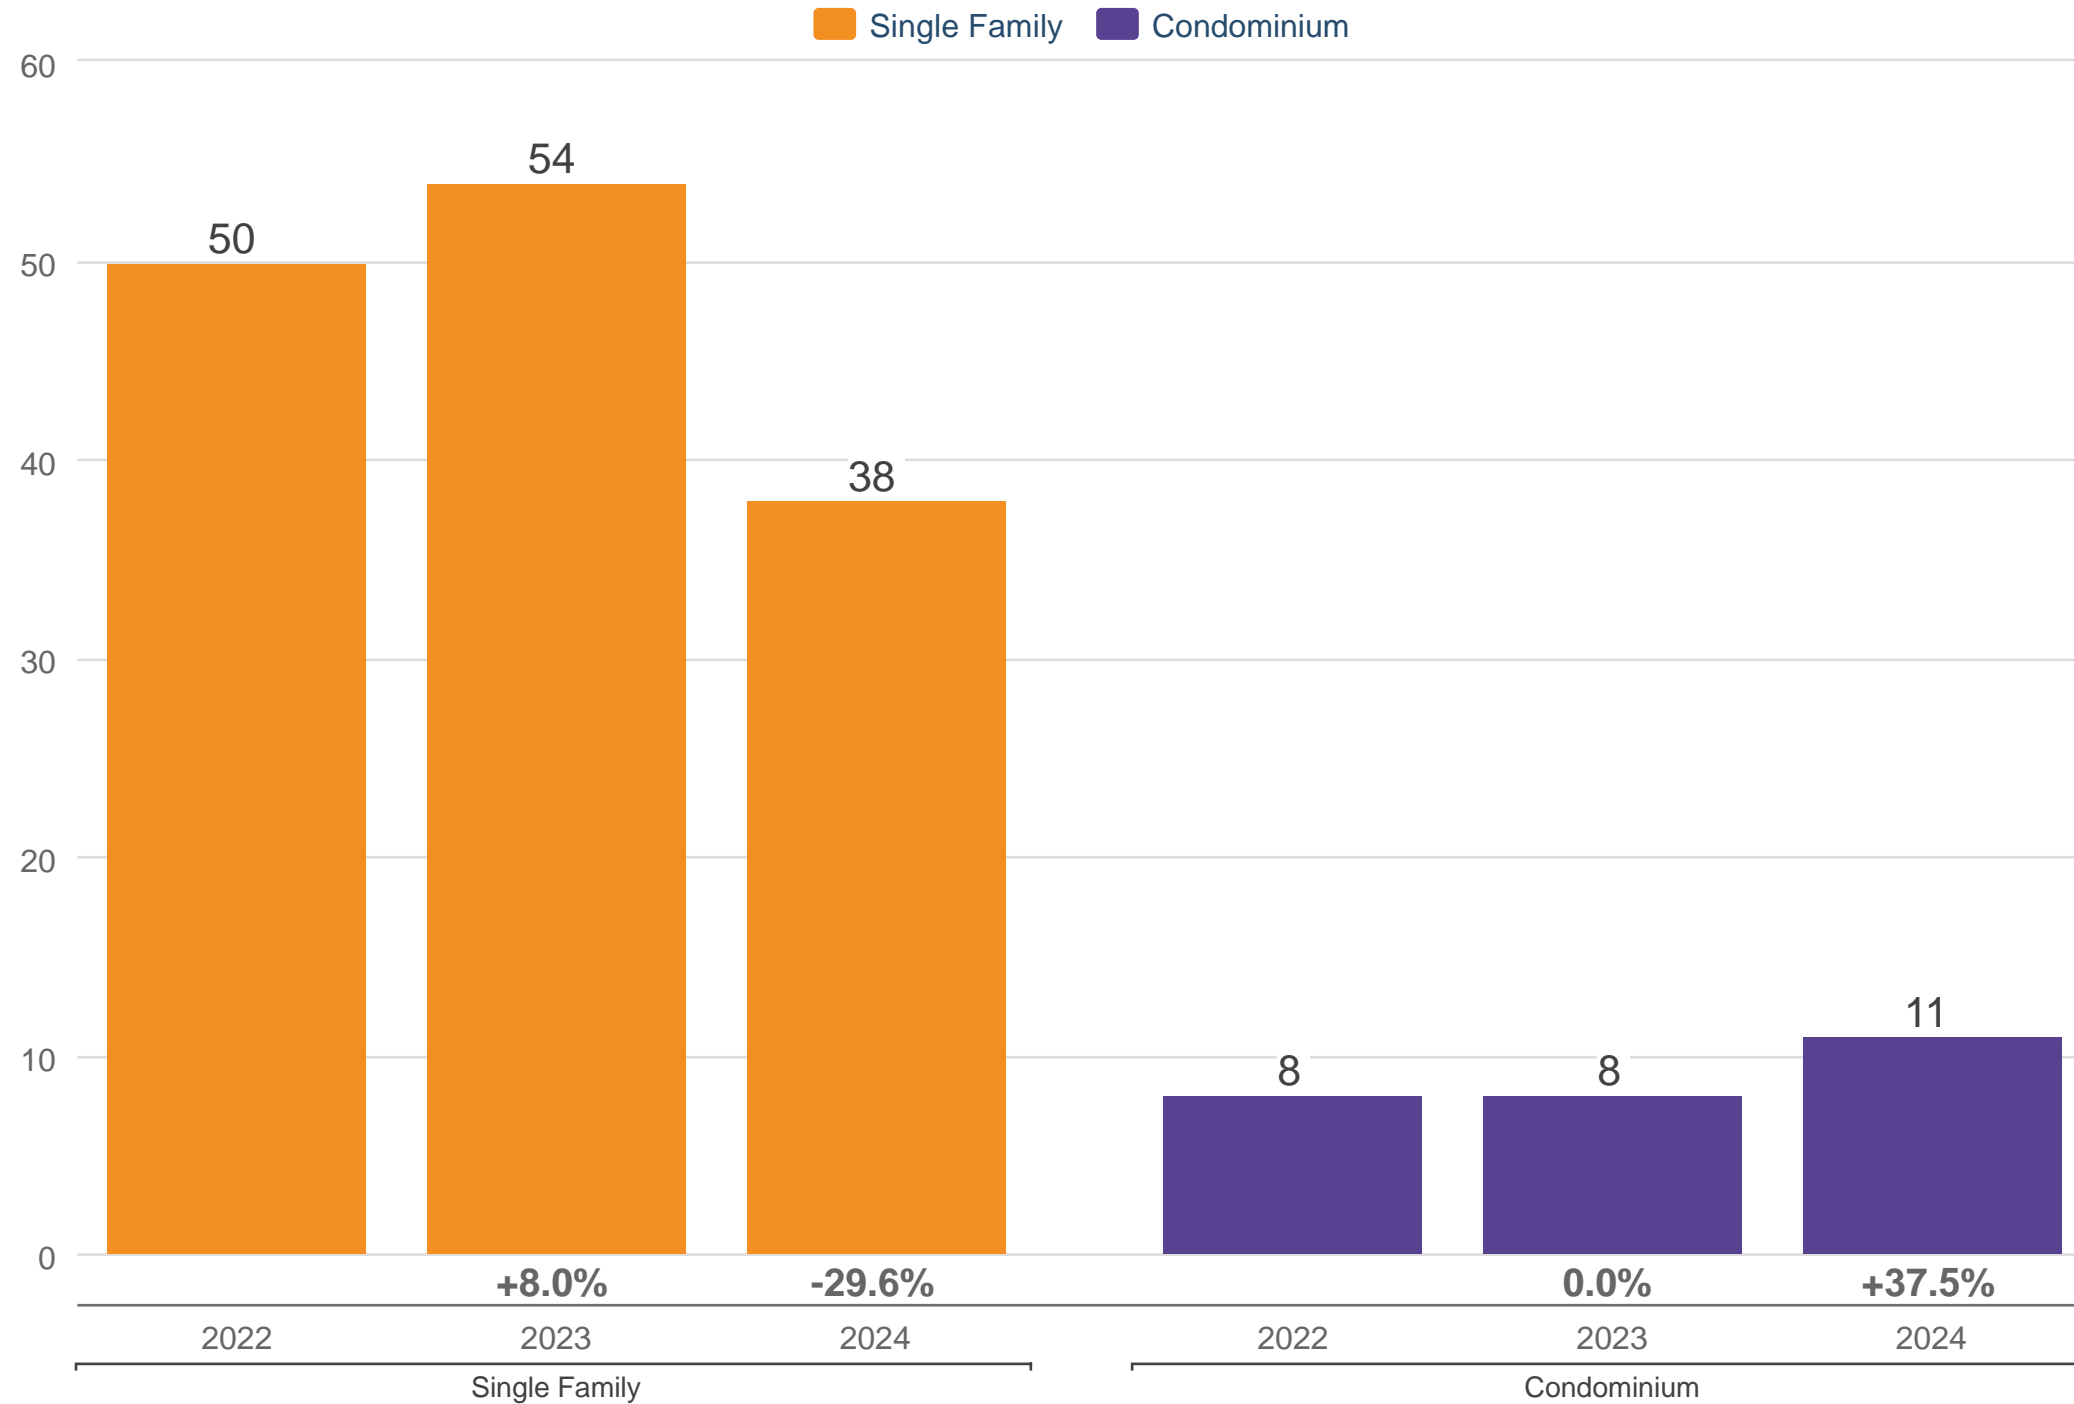

September Inventory of Active Listings - By Property Sub Type

SF District 2

Each data point is three months of activity. Data is from October 12, 2024.

All data from the San Francisco MLS. InfoSparks © 2024 ShowingTime.