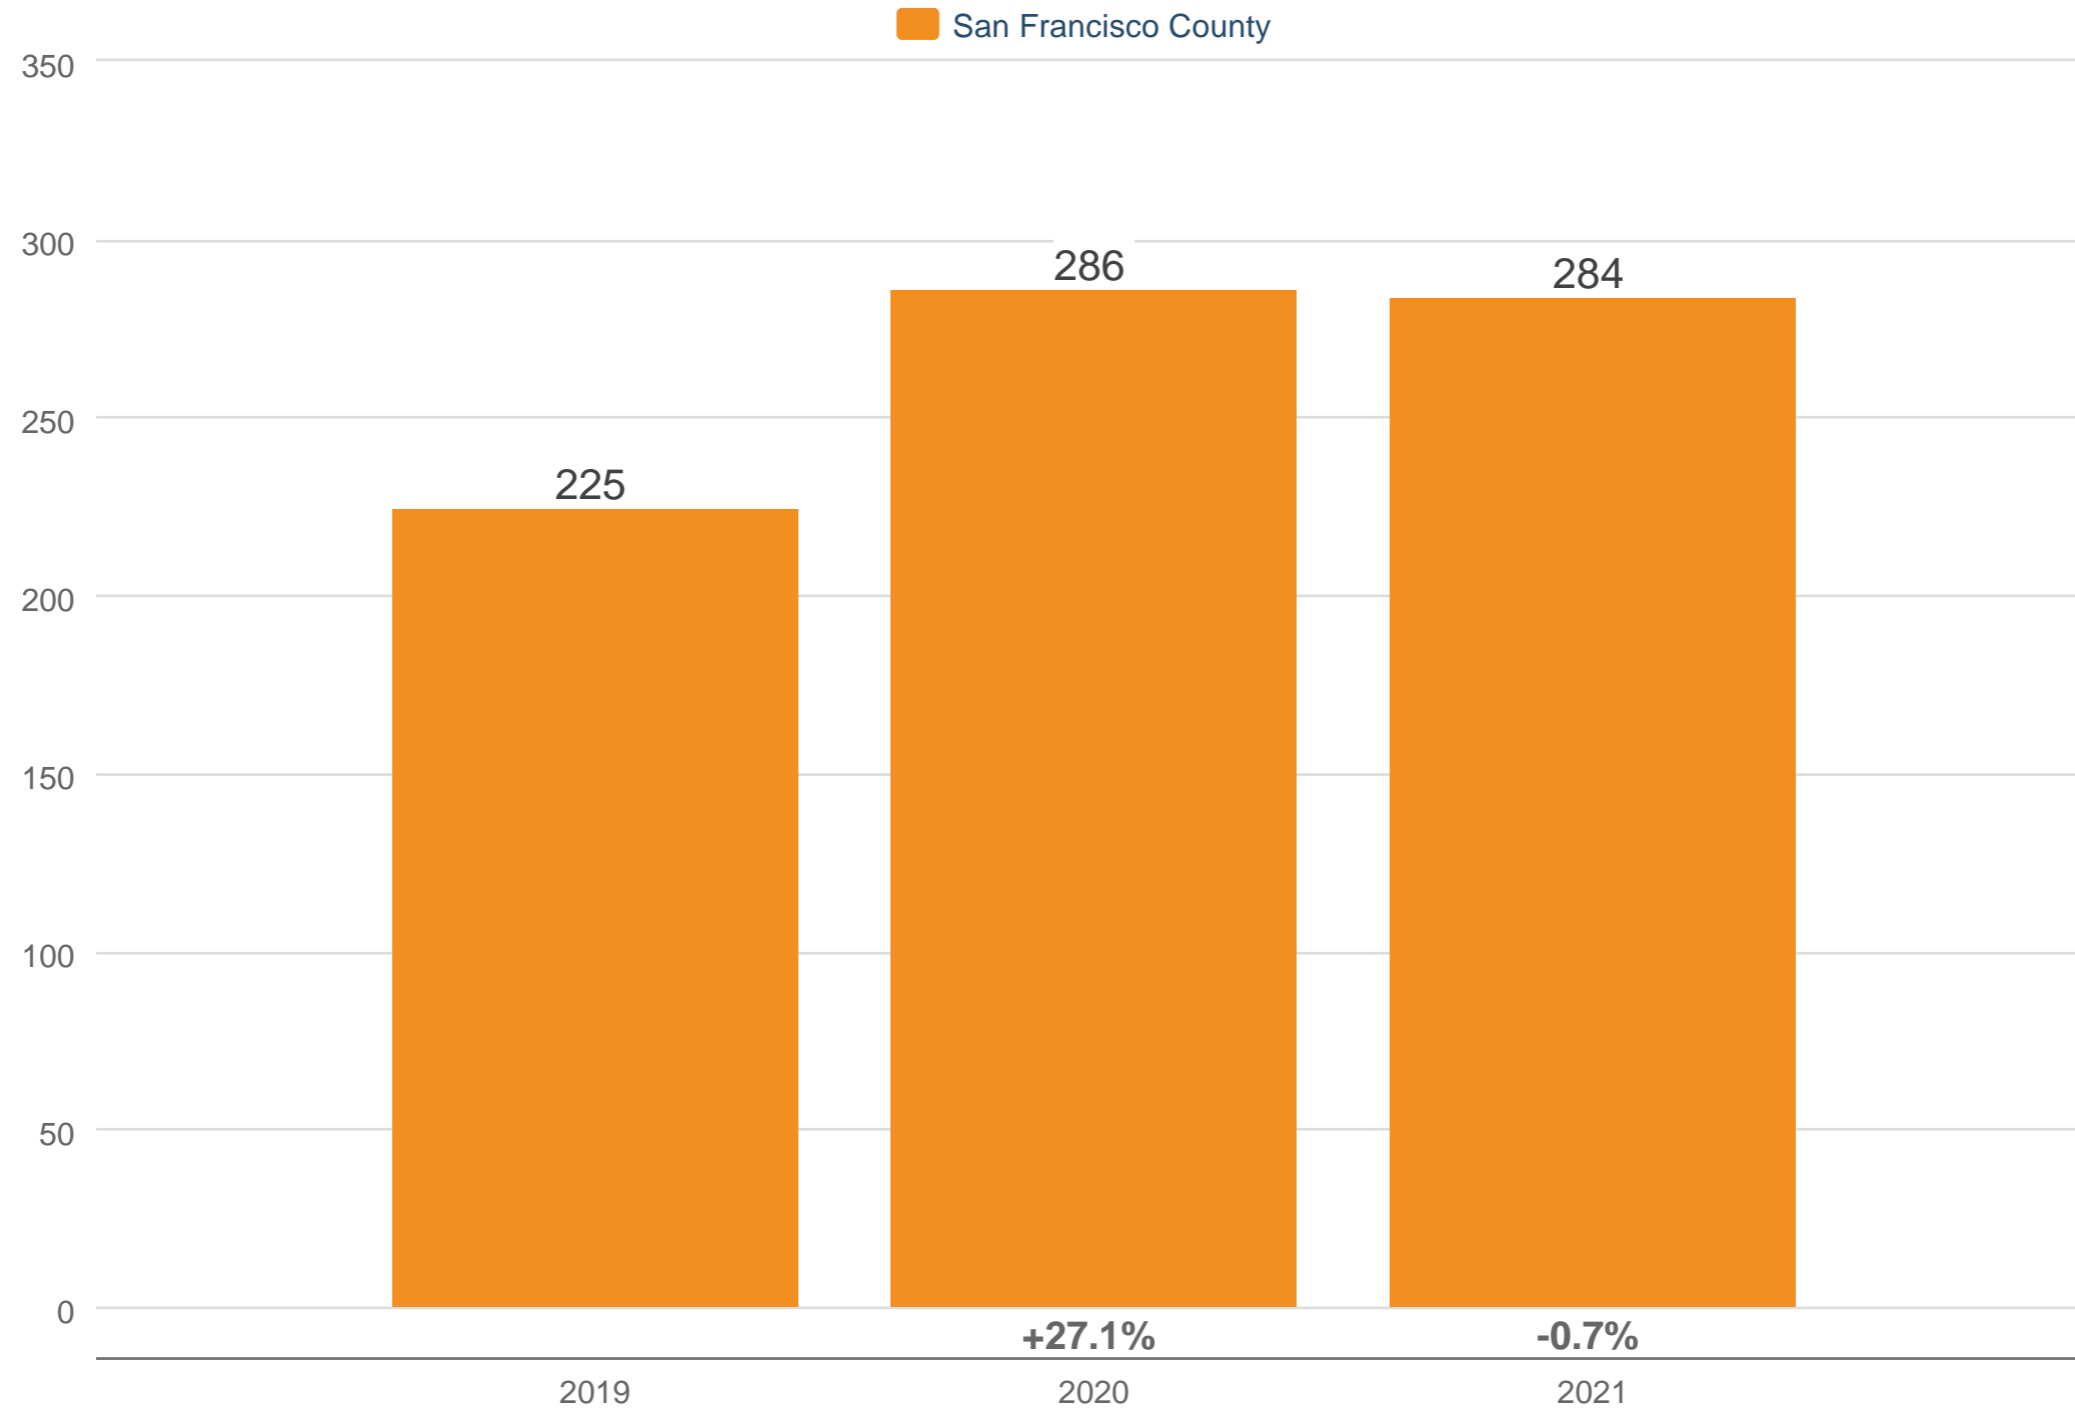

November Sold Listings

San Francisco County: Single Family

Each point is actual monthly data. Data is from December 6, 2021.