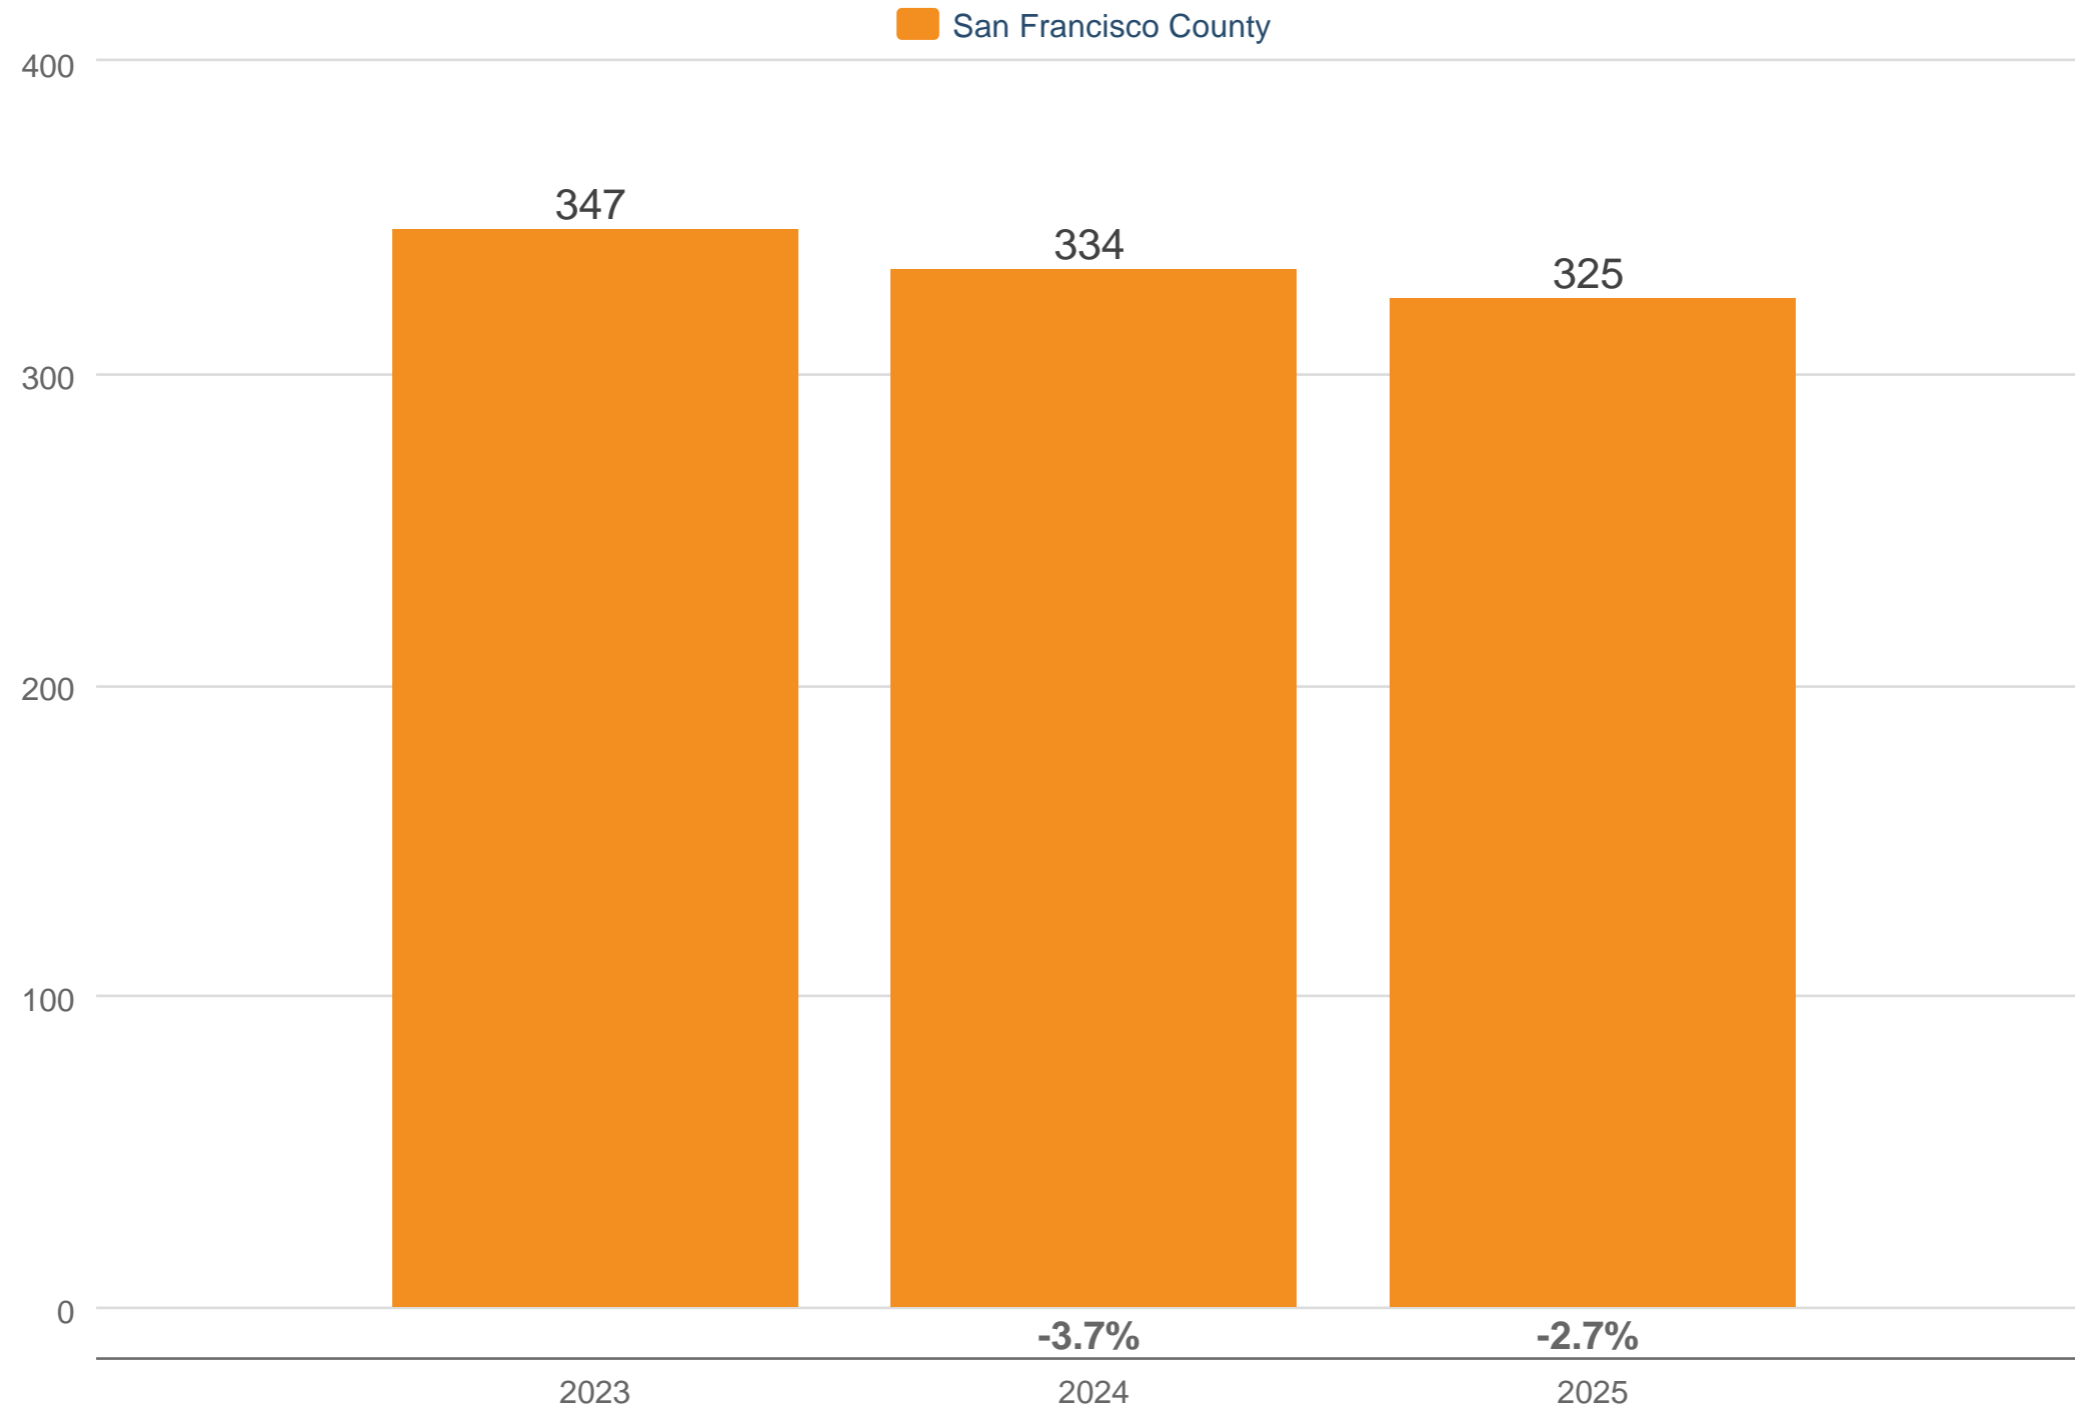

### April Inventory of Active Listings

San Francisco County: Single Family

Each point is actual monthly data. Data is from May 17, 2025.