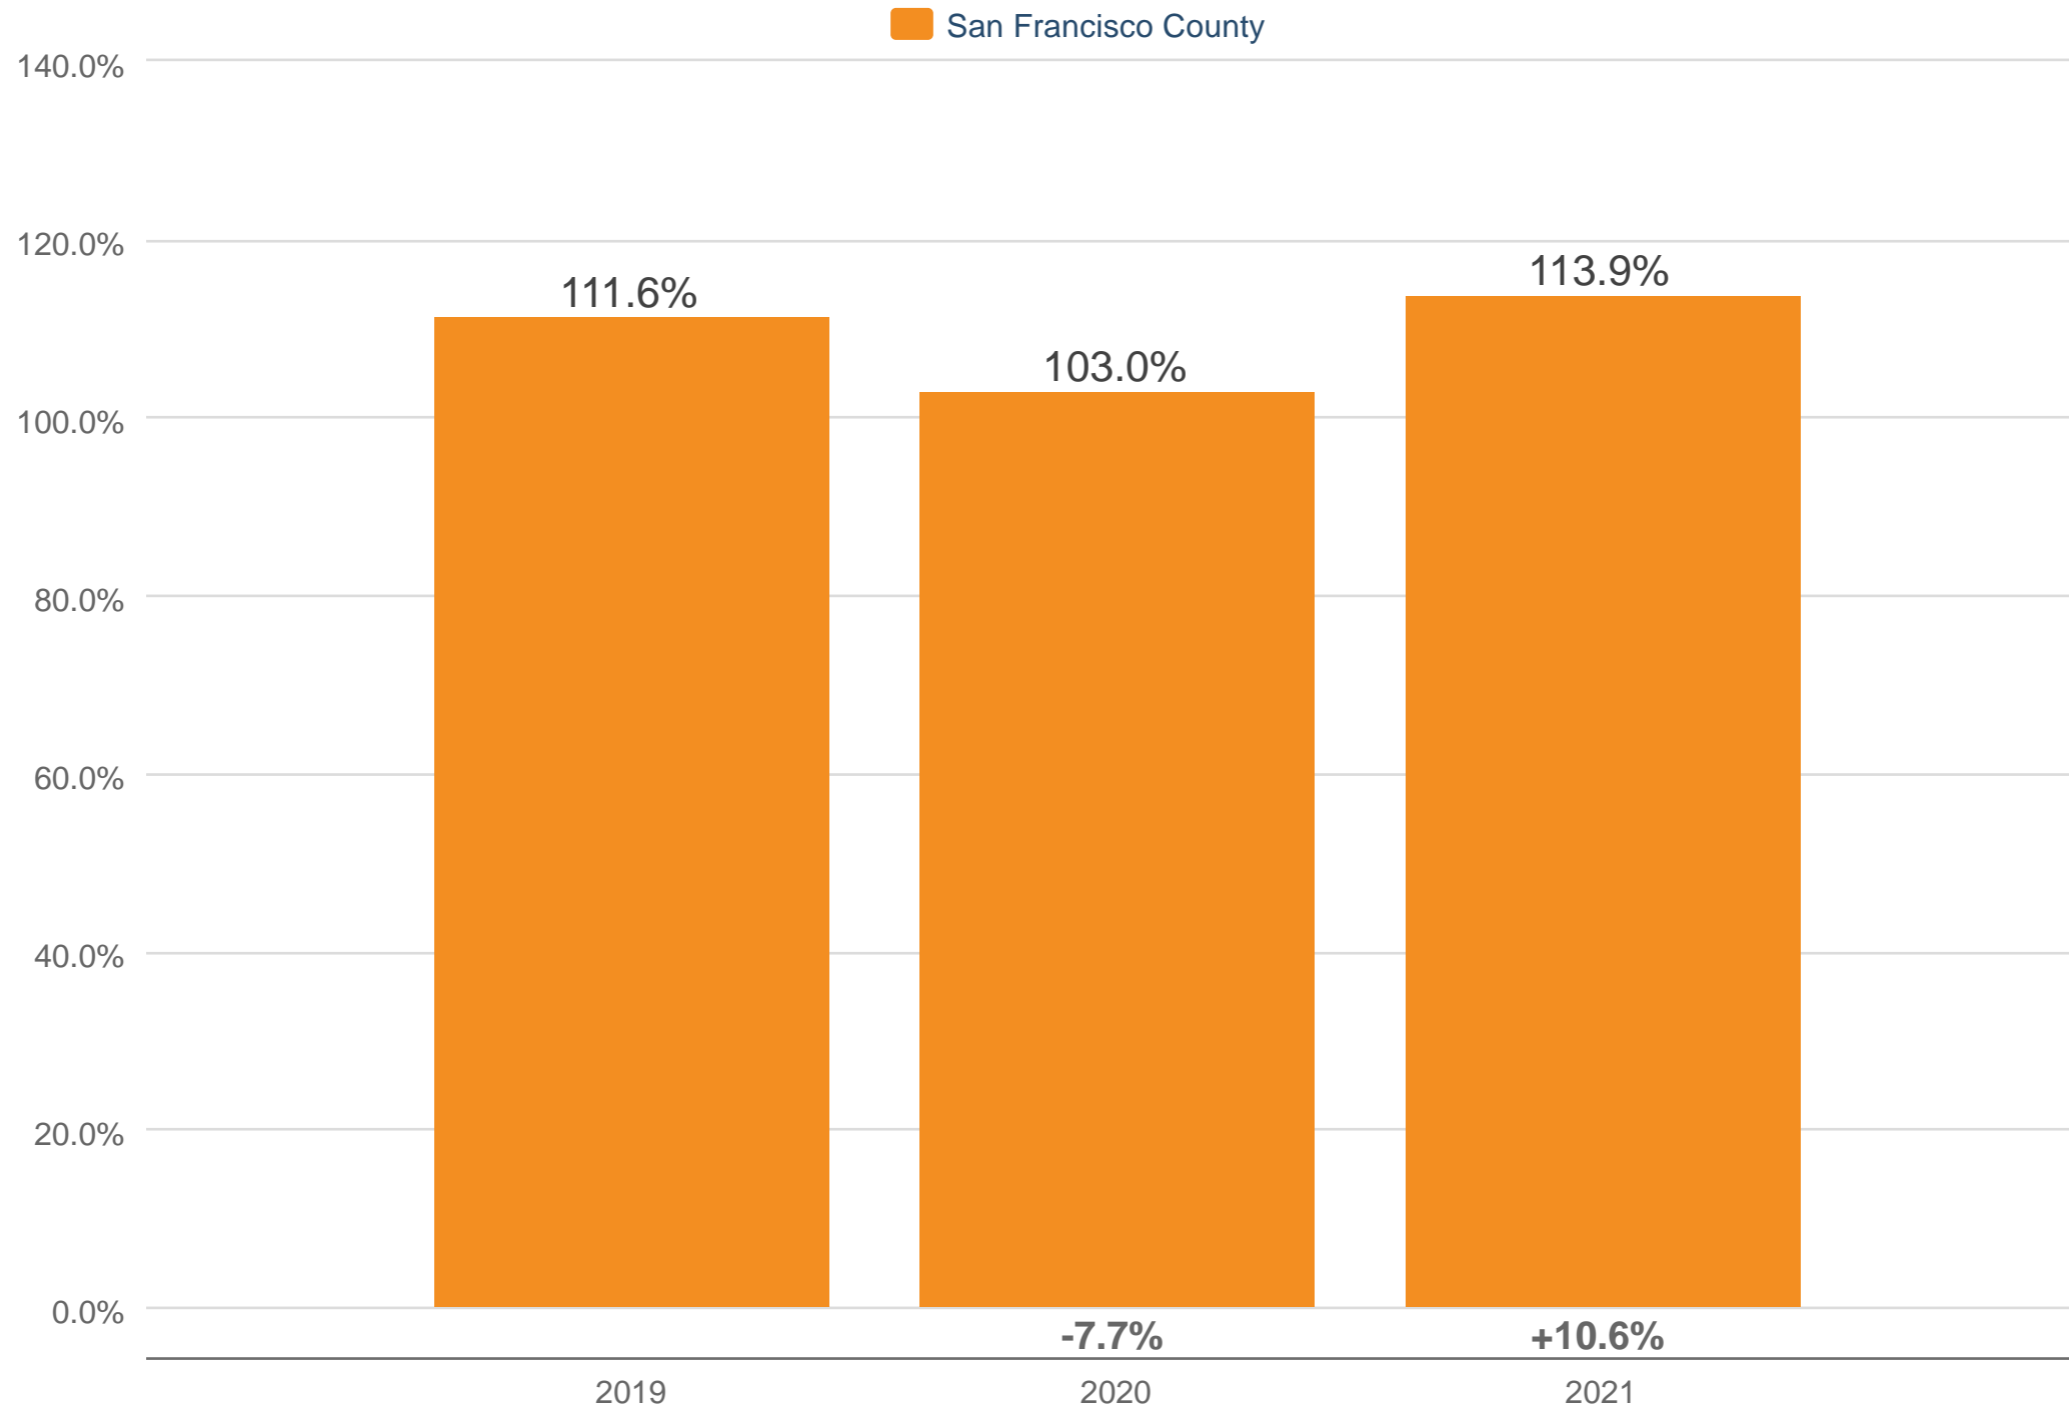

November Median Percent of List Price Received

San Francisco County: Single Family

Each point is actual monthly data. Data is from December 6, 2021.

All data from the San Francisco MLS. InfoSparks © 2021 ShowingTime.