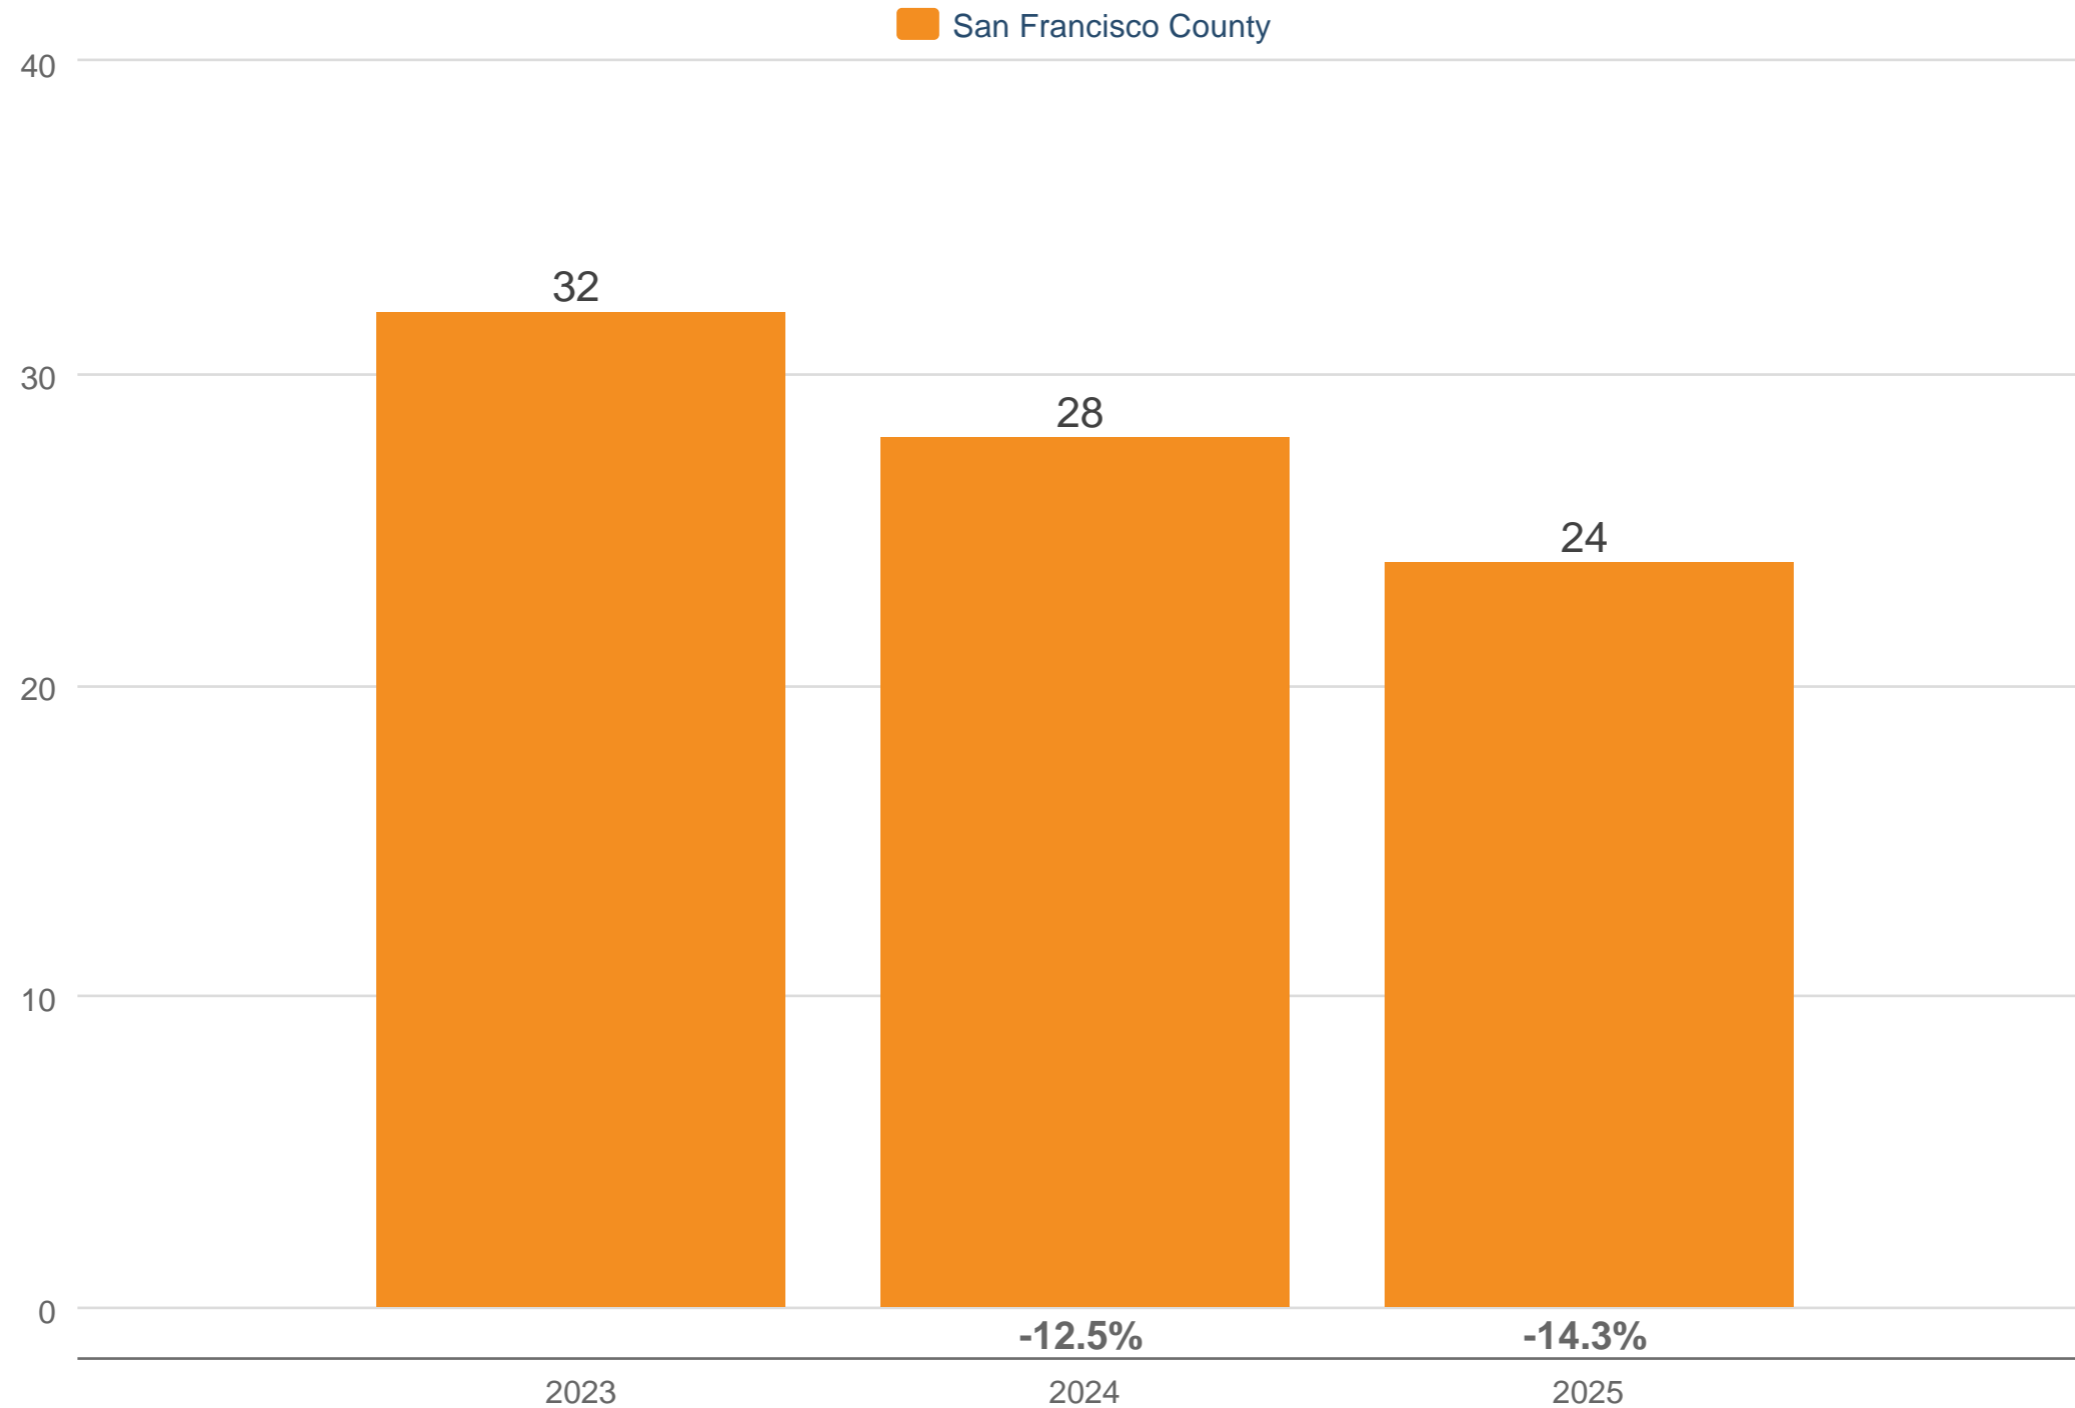

April Average Days on Market

San Francisco County: Single Family

Each data point is three months of activity. Data is from May 17, 2025.