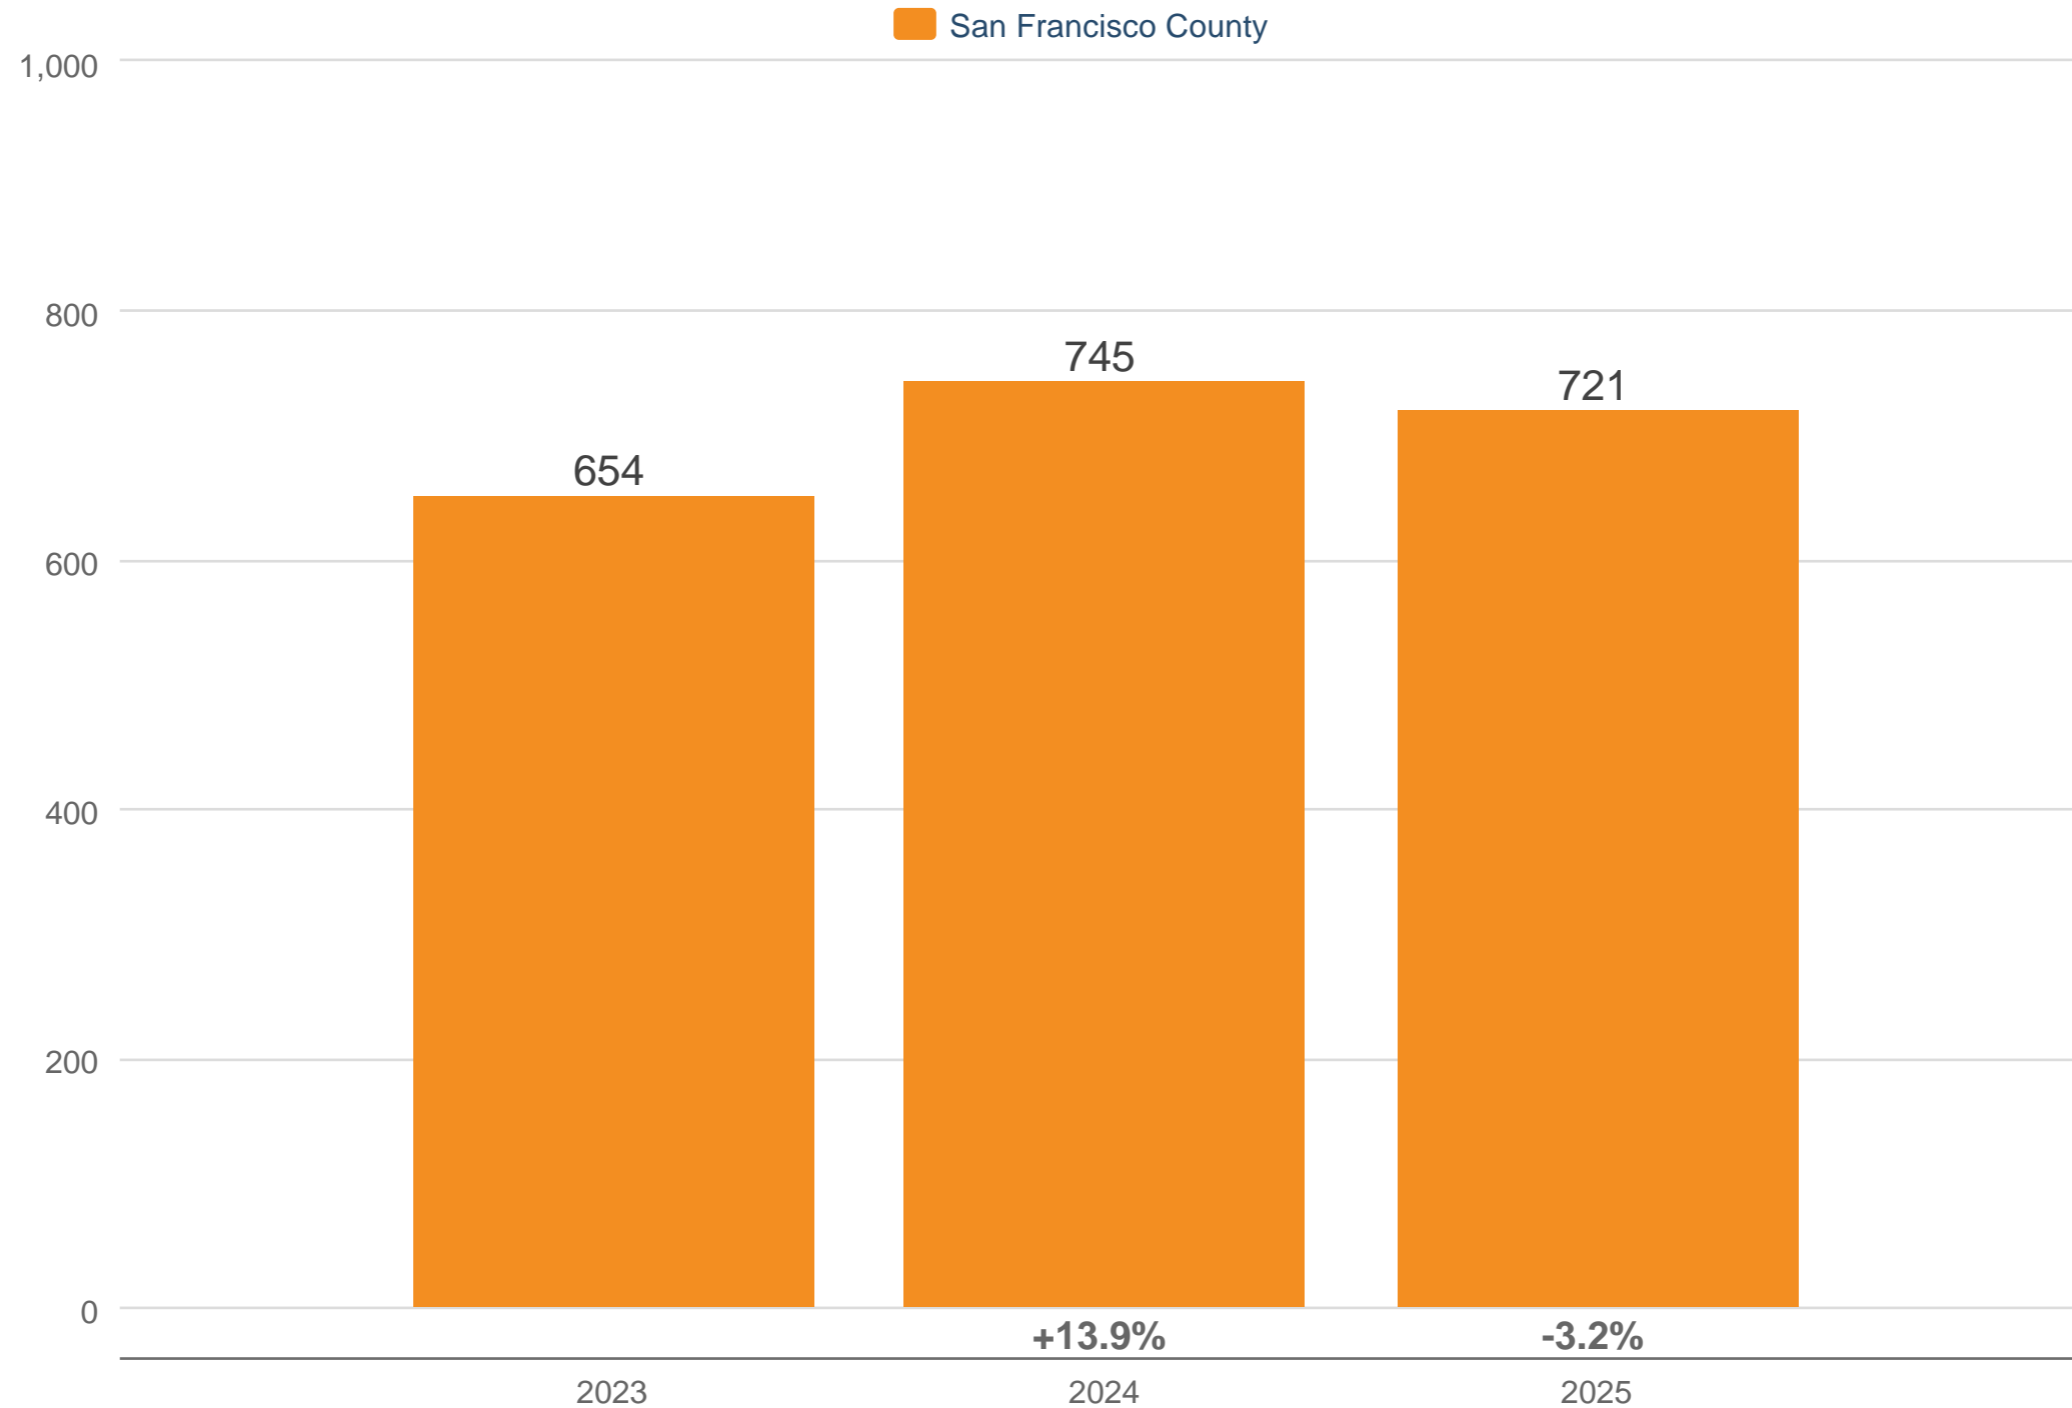

### April Inventory of Active Listings

San Francisco County: Condominium

Each point is actual monthly data. Data is from May 17, 2025.