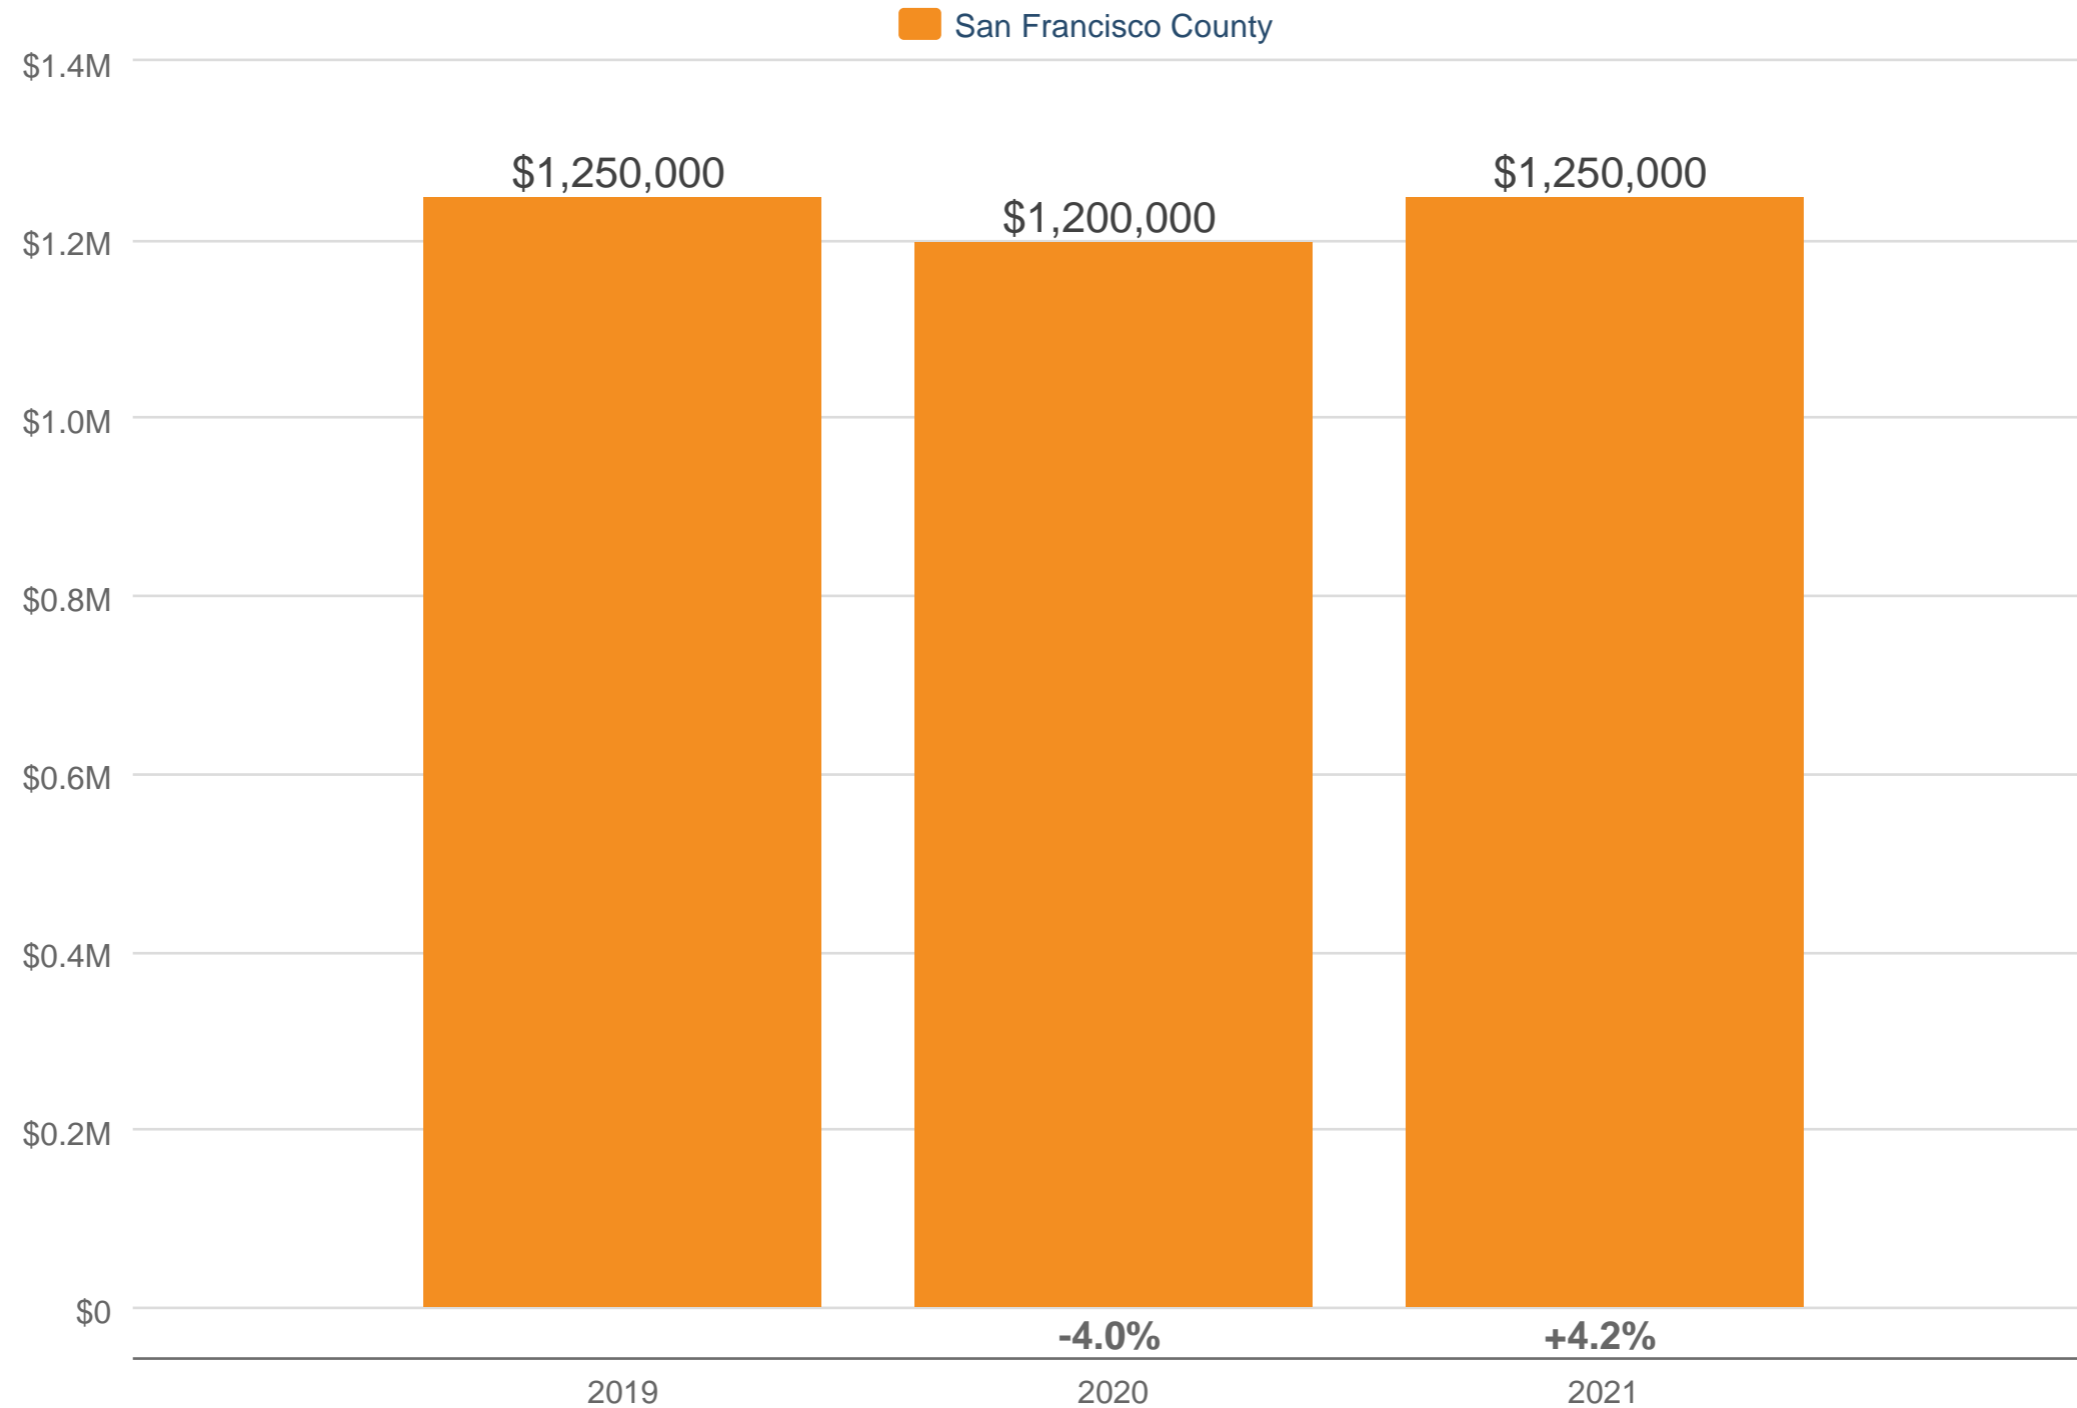

November Median Sales Price

San Francisco County: Condominium

Each data point is six months of activity. Data is from December 6, 2021.

All data from the San Francisco MLS. InfoSparks © 2021 ShowingTime.