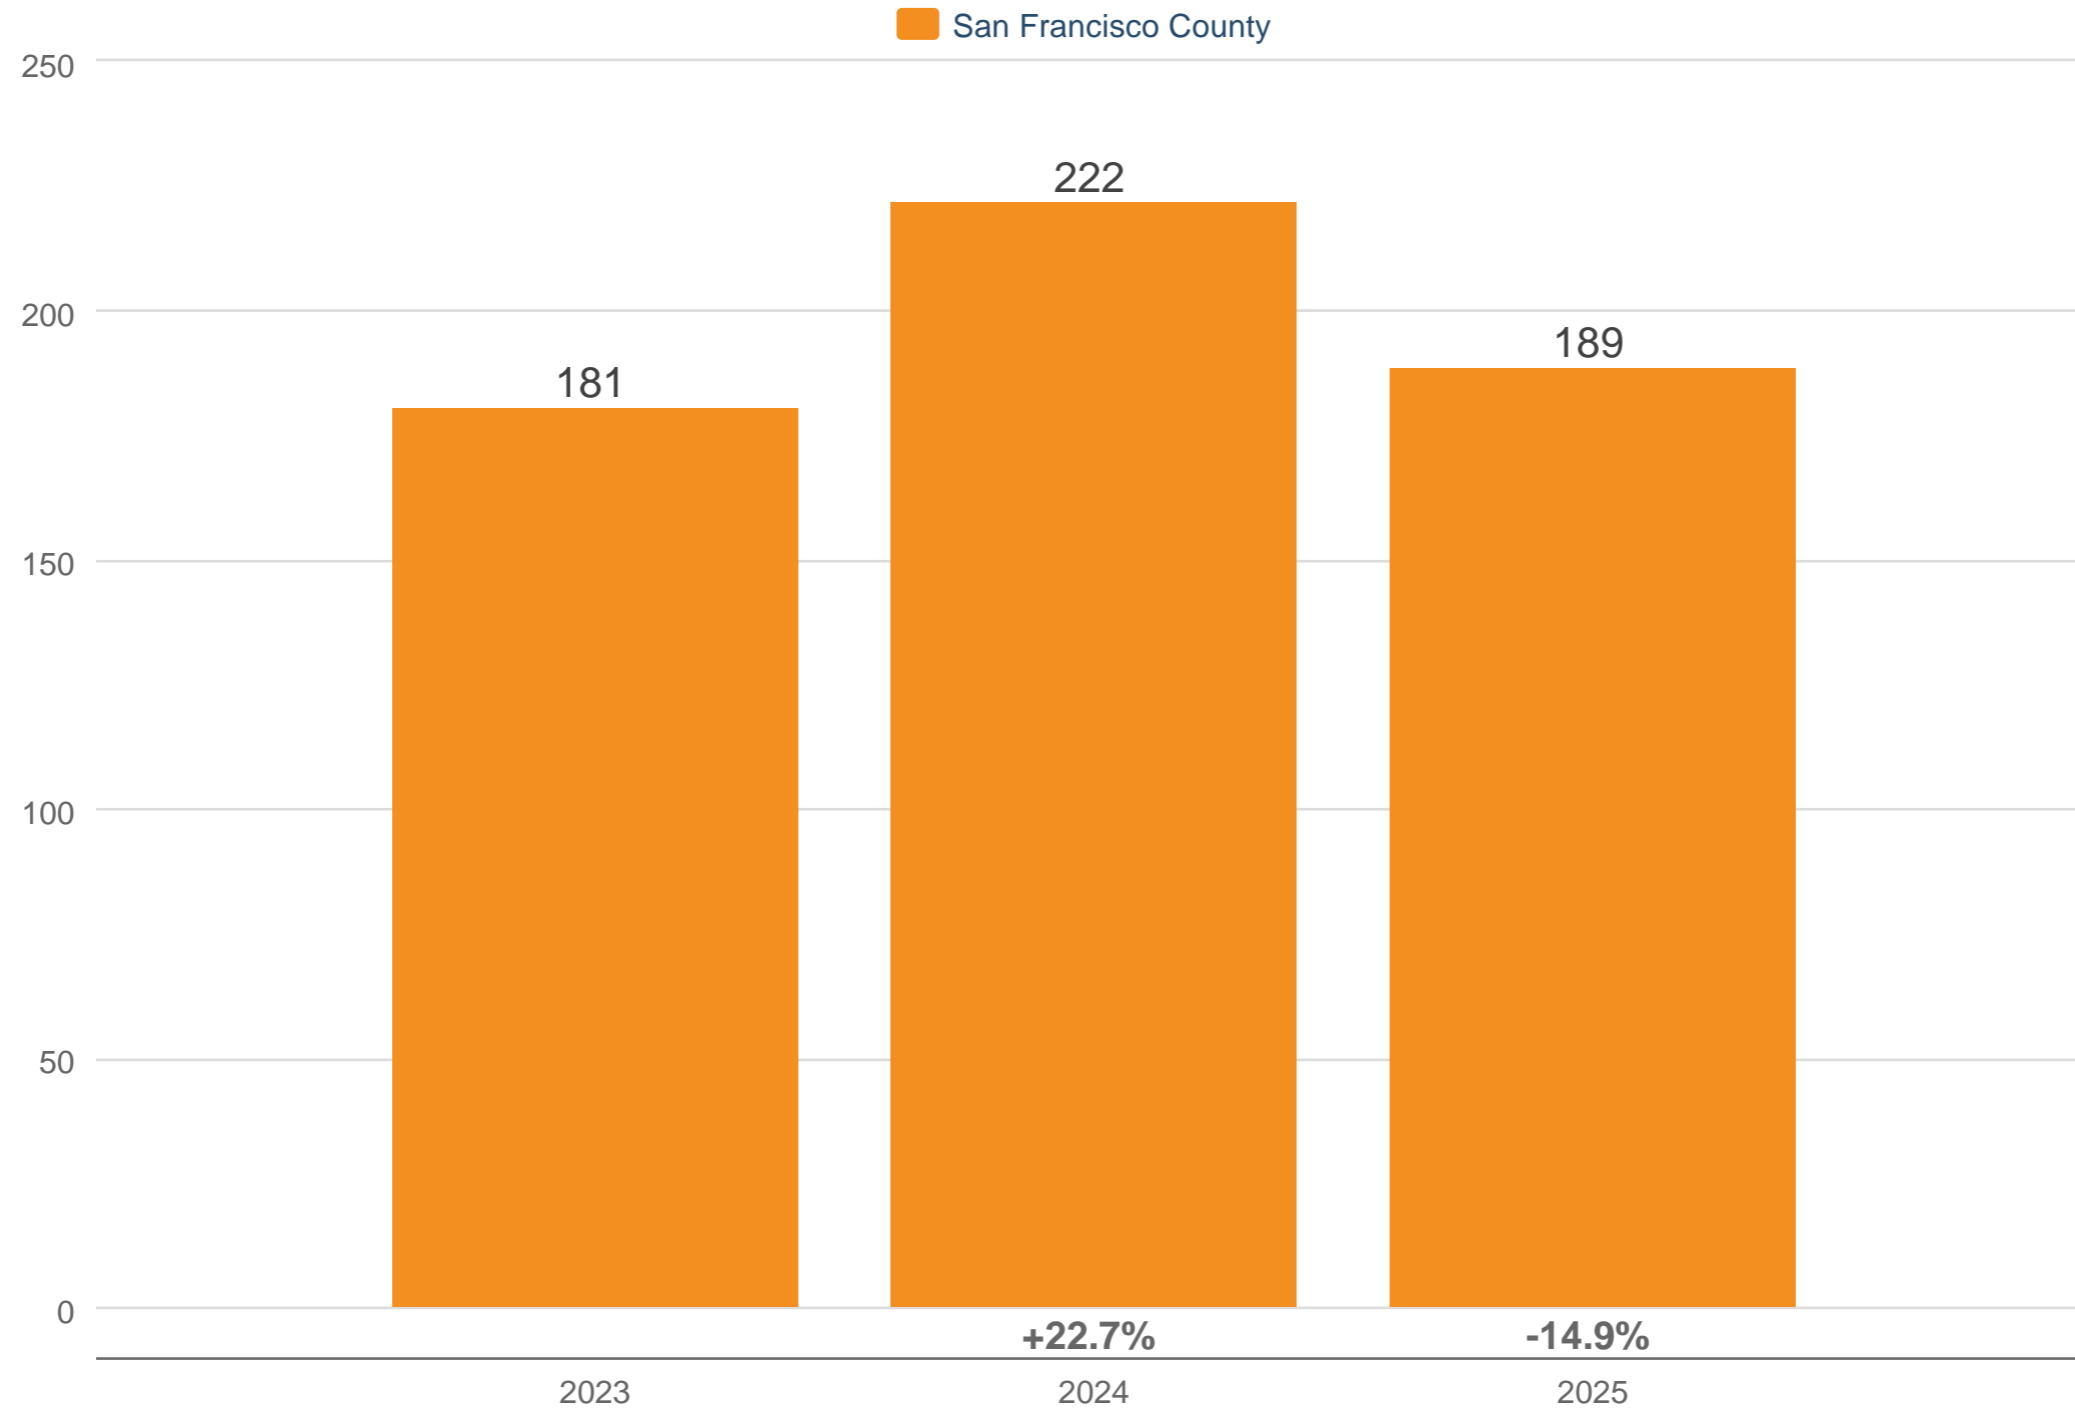

### April Sold Listings

San Francisco County: Condominium

Each point is actual monthly data. Data is from May 17, 2025.