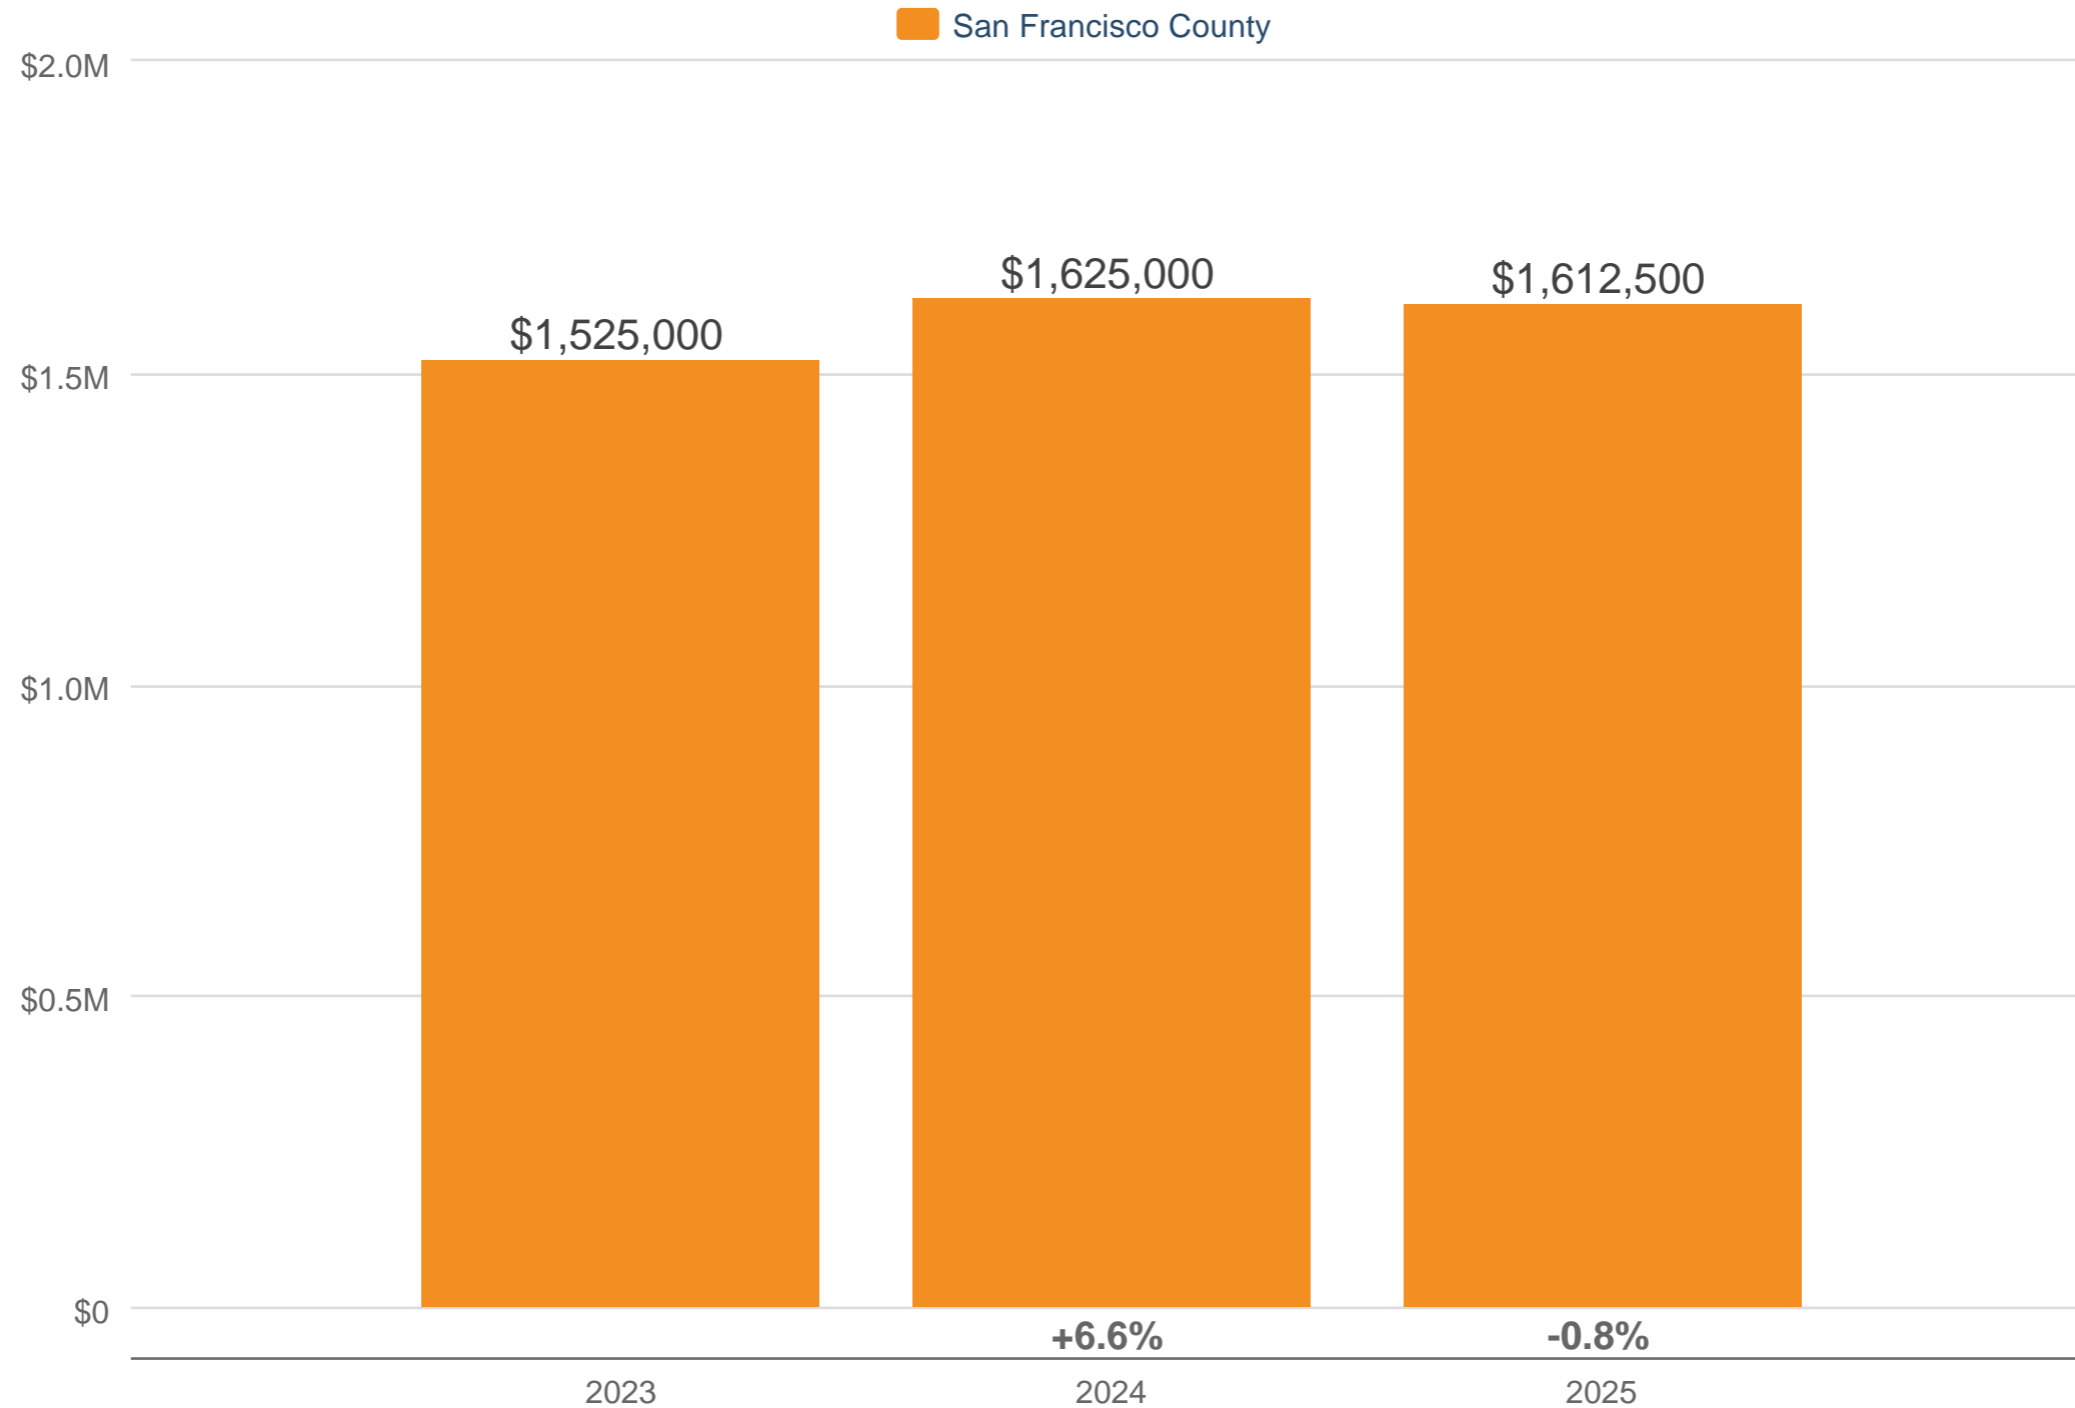

### April Median Sales Price

San Francisco County: Single Family

Each data point is six months of activity. Data is from May 17, 2025.

All data from the San Francisco MLS. InfoSparks © 2025 ShowingTime Plus, LLC.