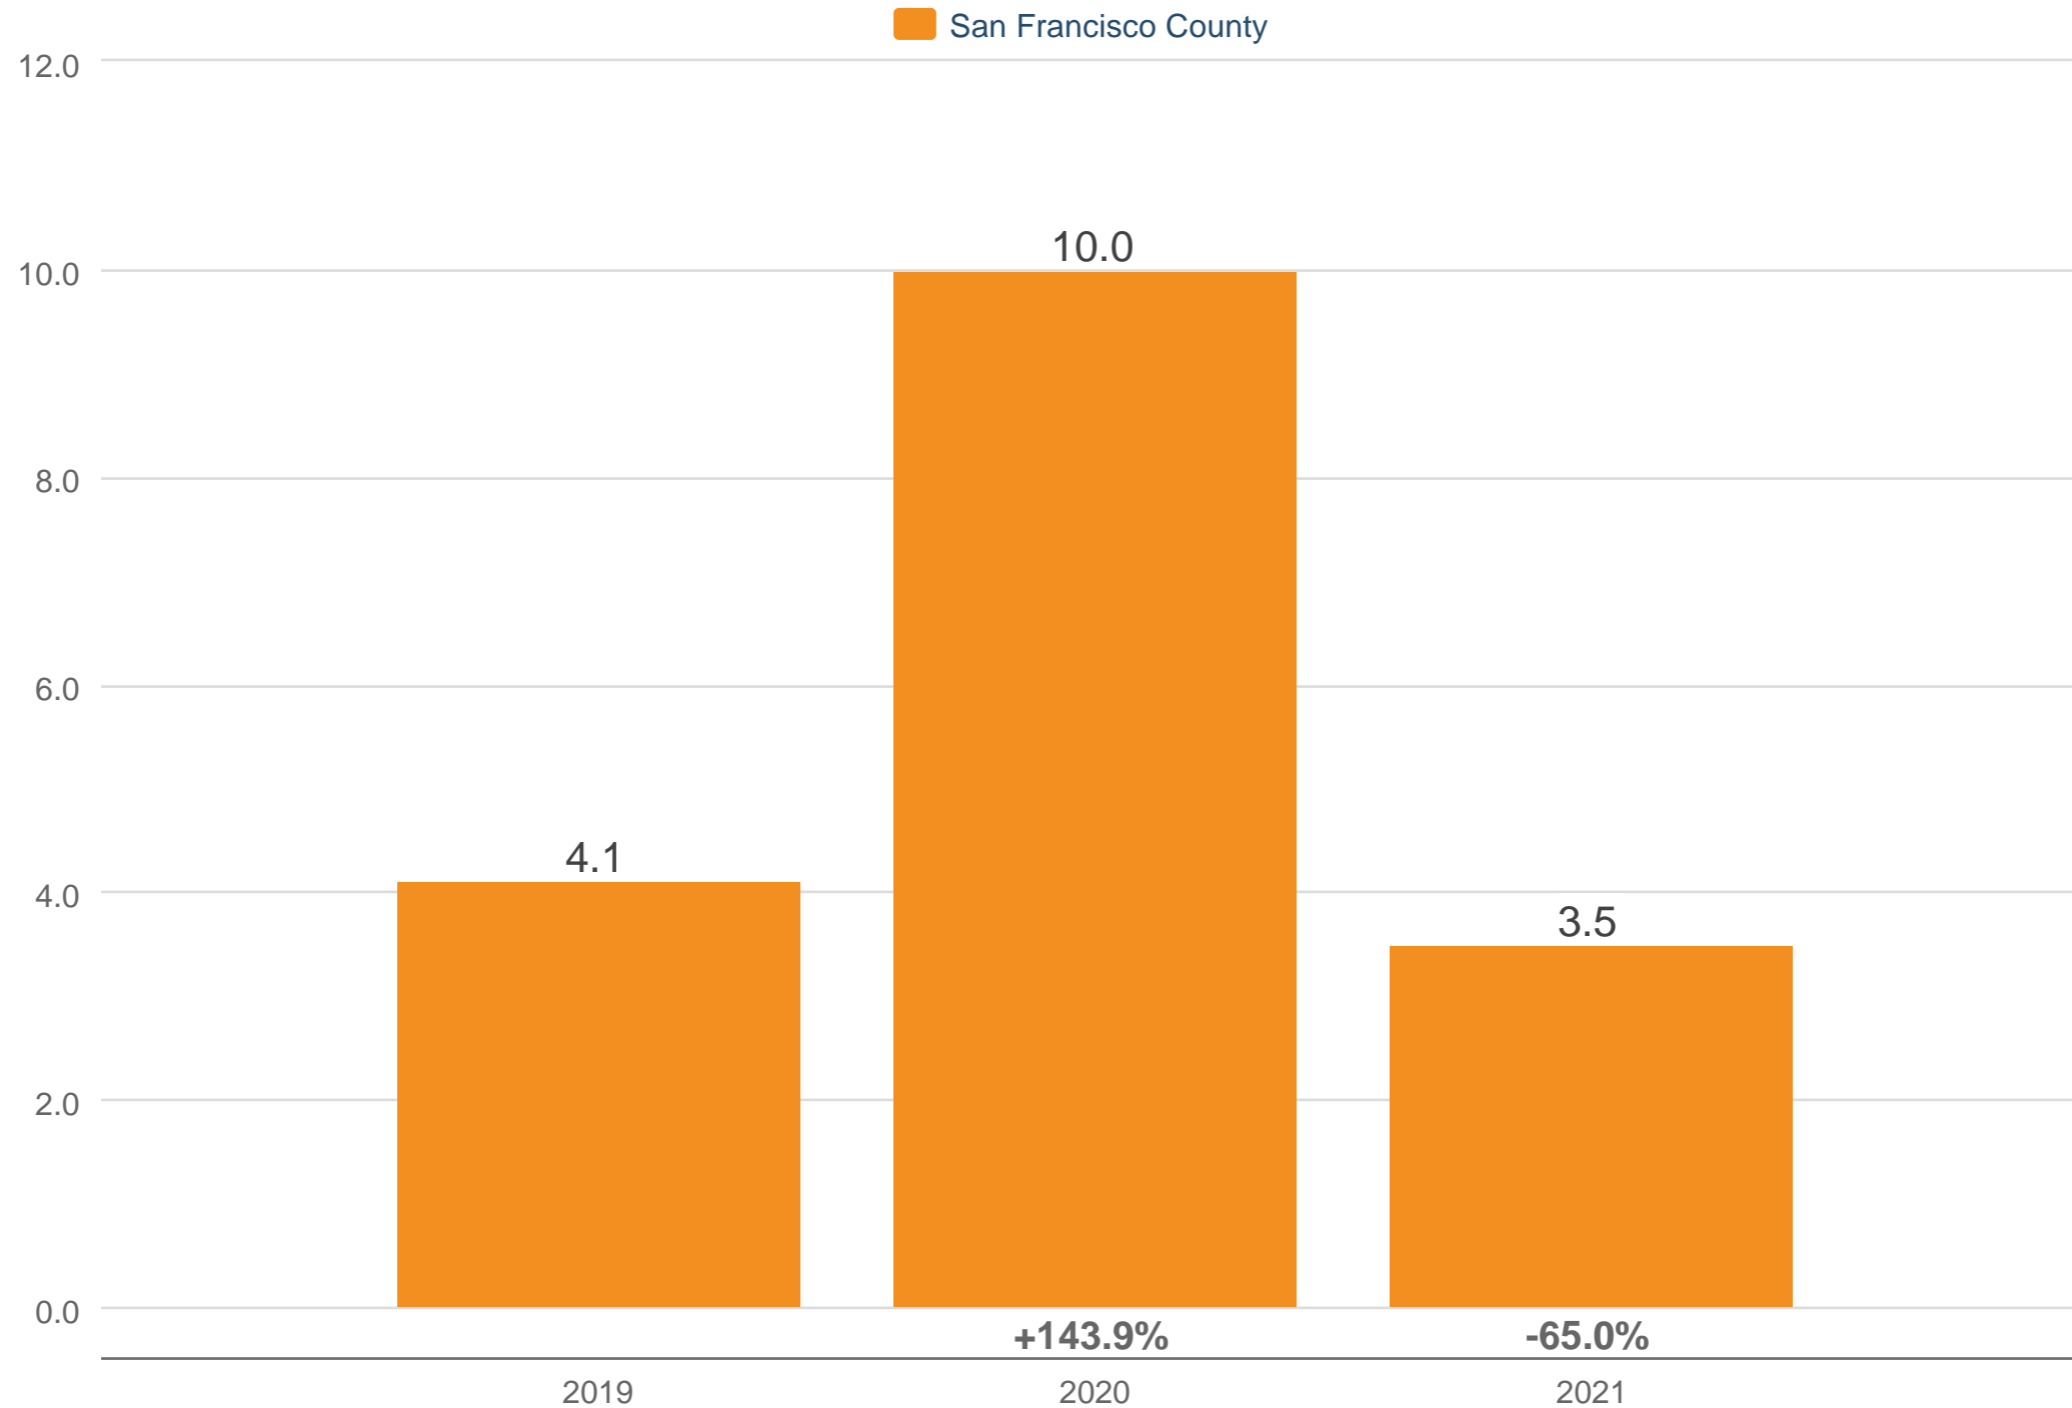

### November Months of Supply

San Francisco County: Condominium

Each data point is three months of activity. Data is from December 6, 2021.

All data from the San Francisco MLS. InfoSparks © 2021 ShowingTime.