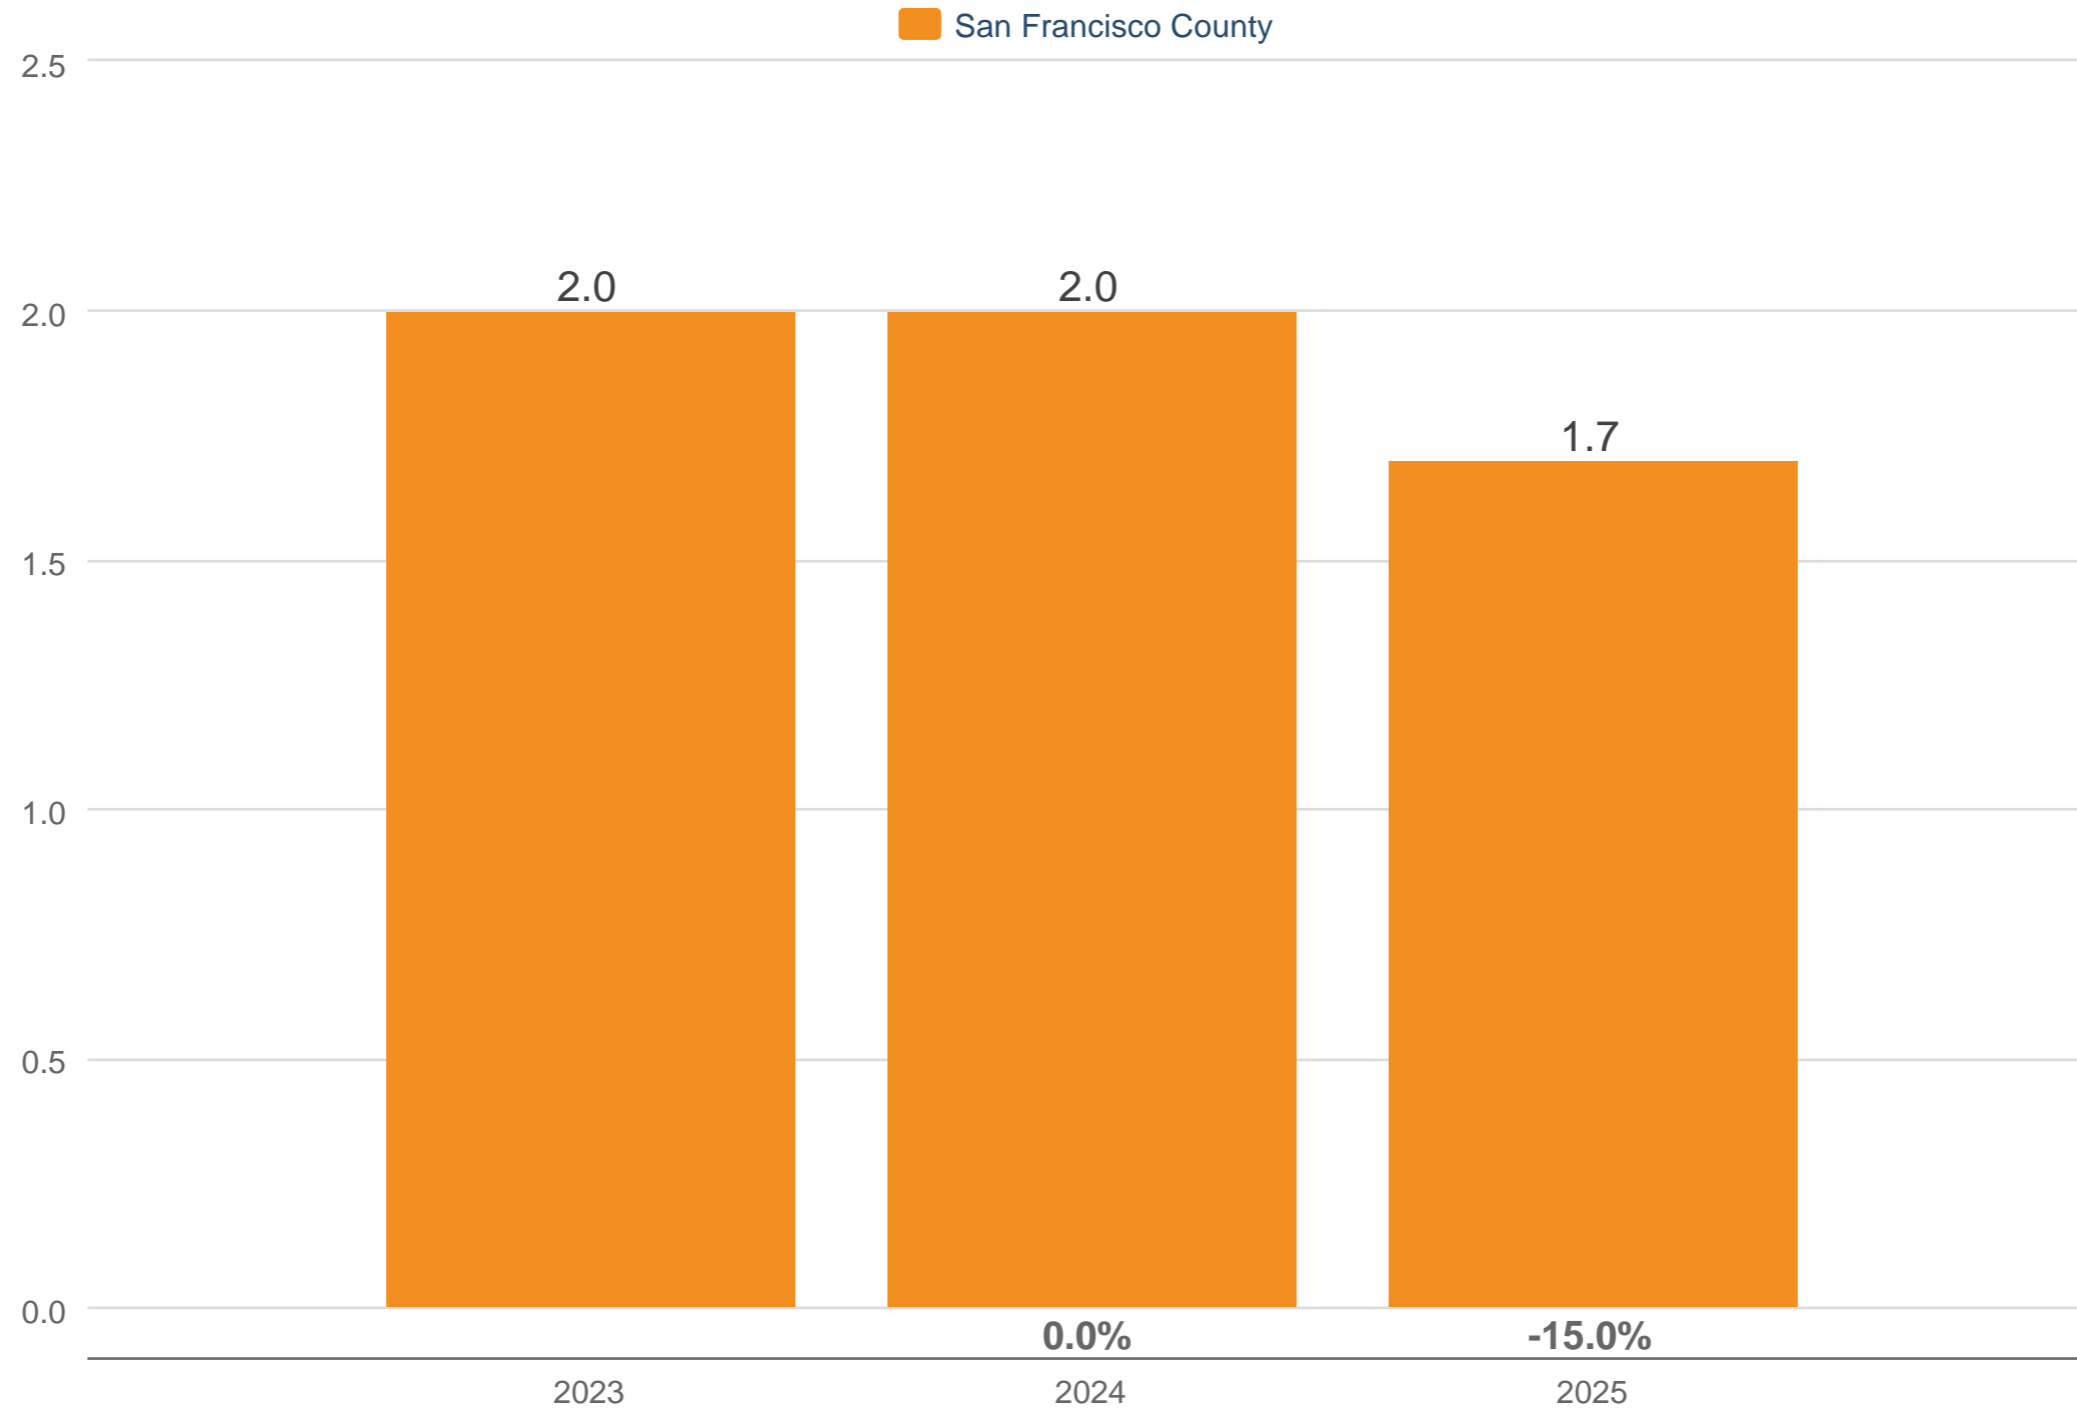

### April Months of Supply

San Francisco County: Single Family

Each point is actual monthly data. Data is from May 17, 2025.