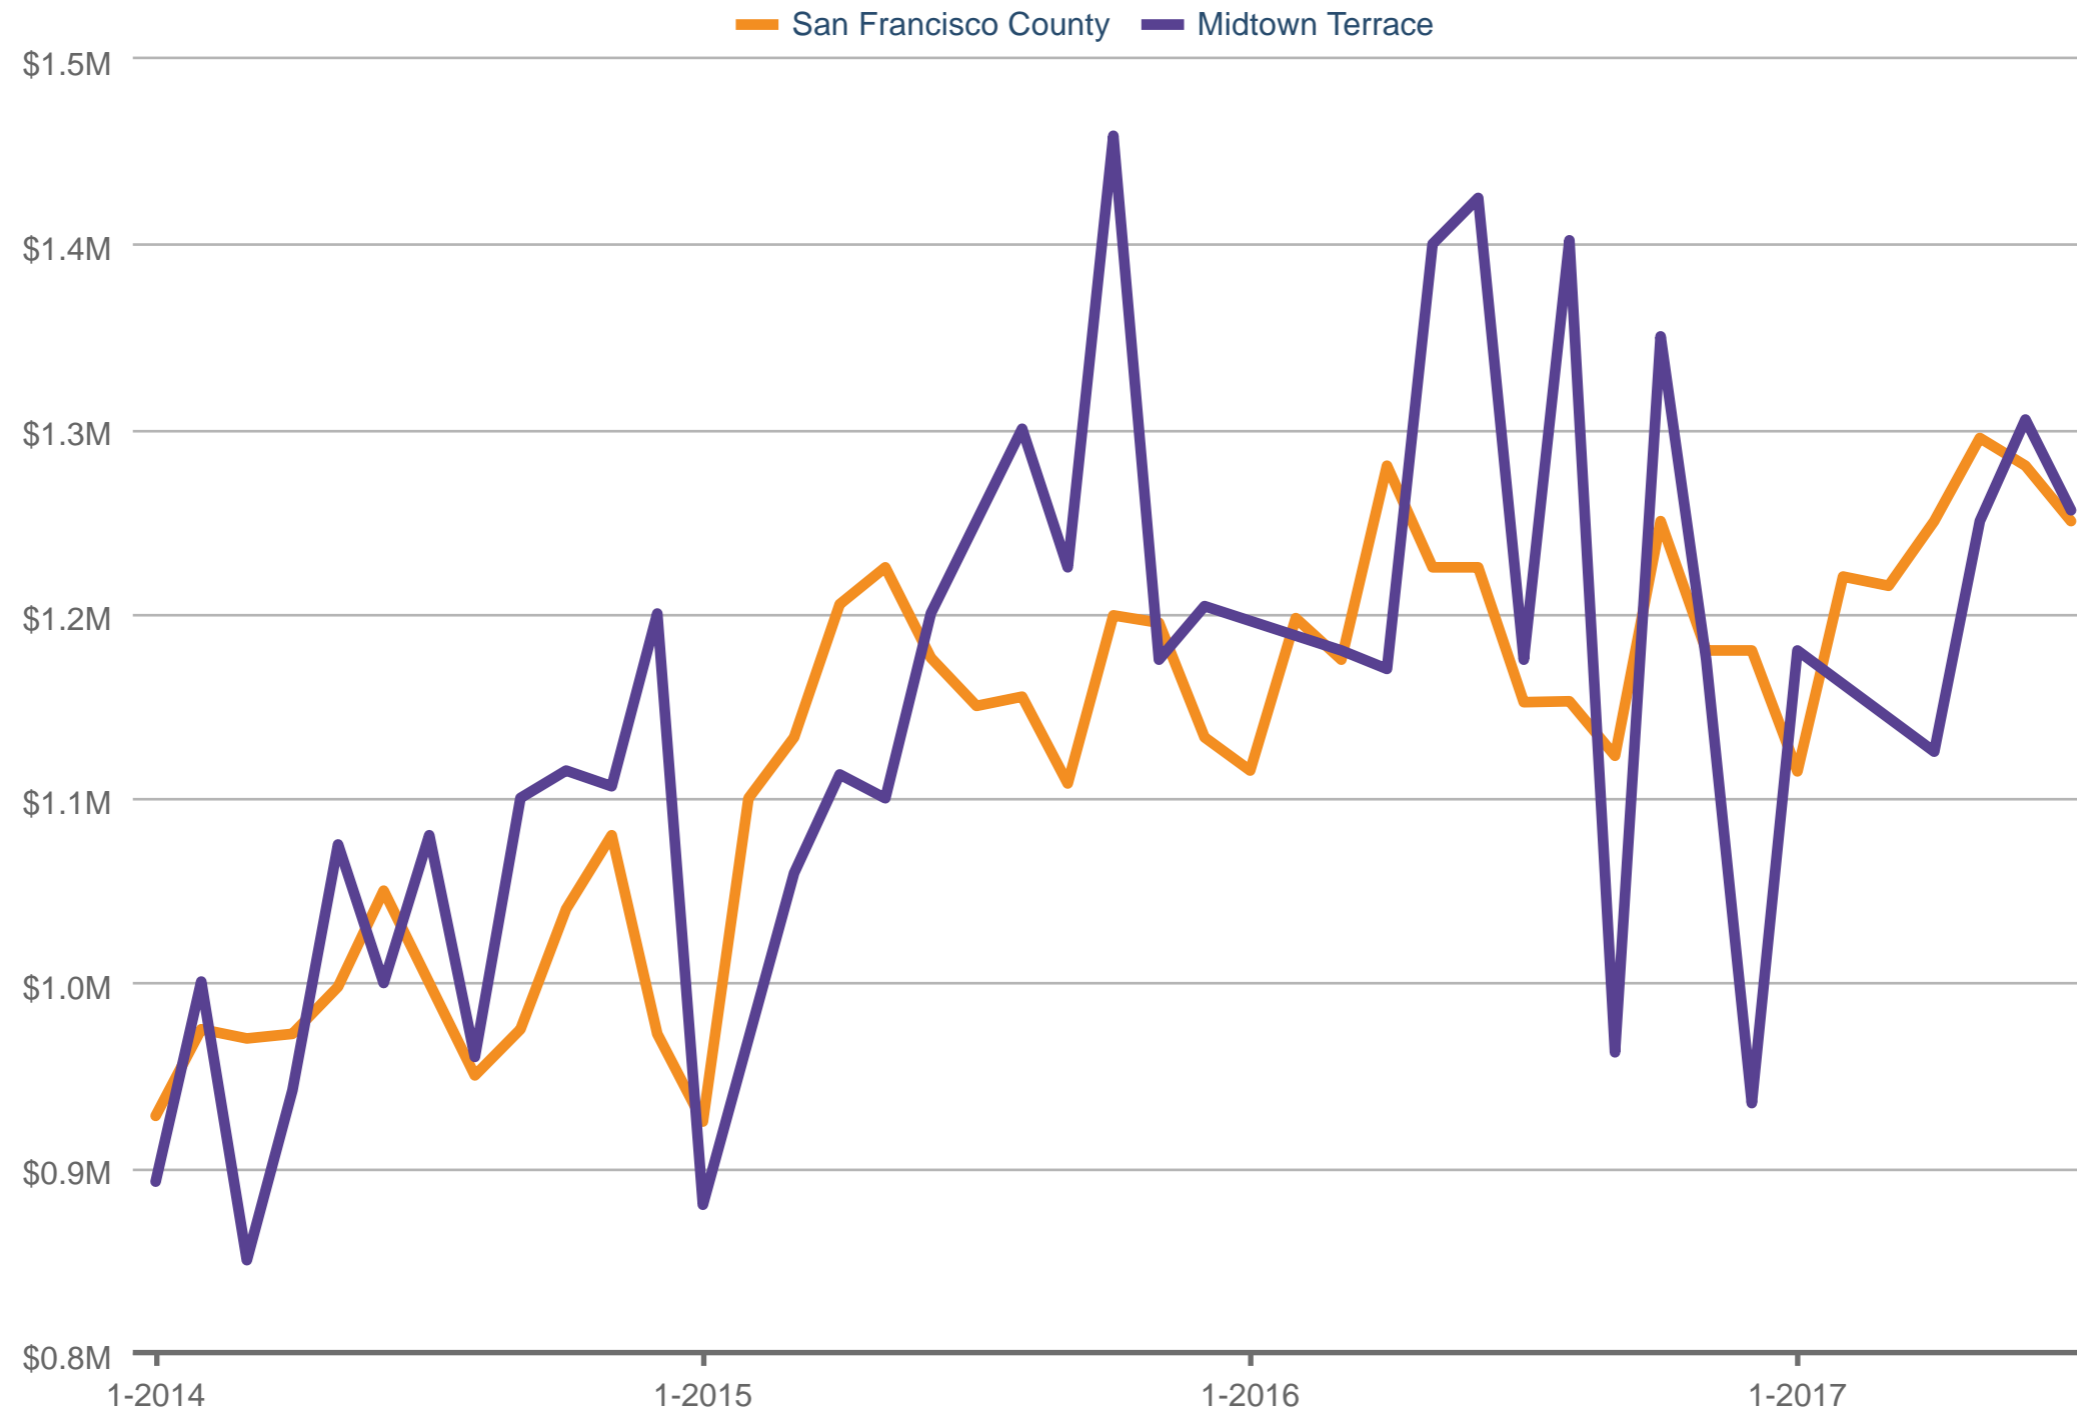

### Median Sales Price

San Francisco County & Midtown Terrace

Each data point is one month of activity. Data is from August 21, 2017.