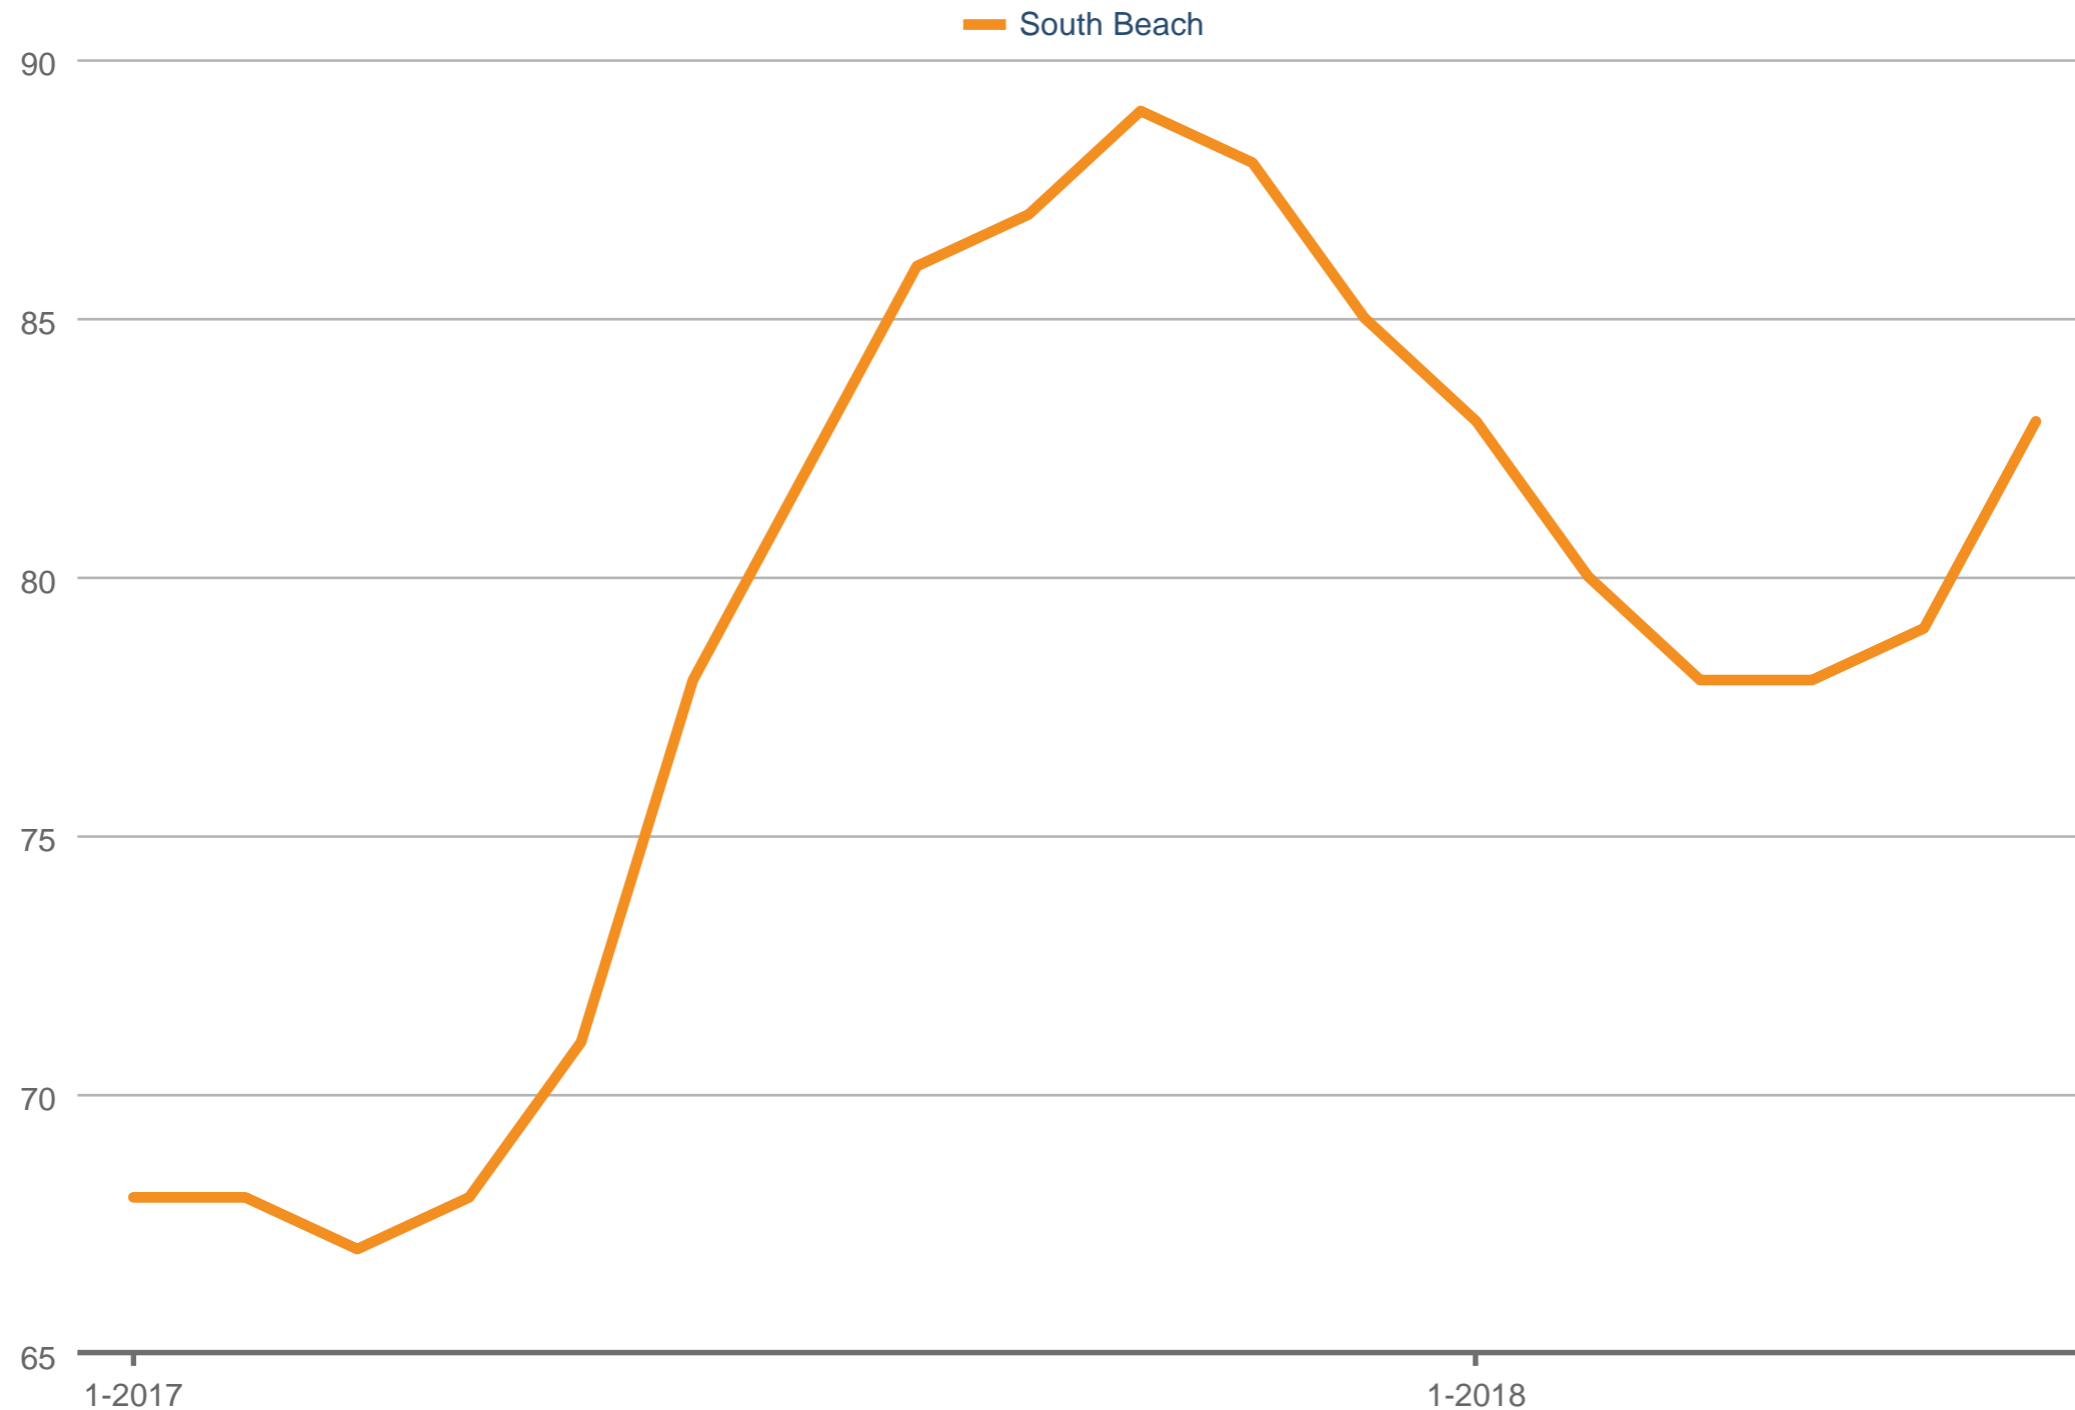

Inventory of Active Listings

South Beach: Condominium

Each data point is six months of activity. Data is from July 20, 2018.