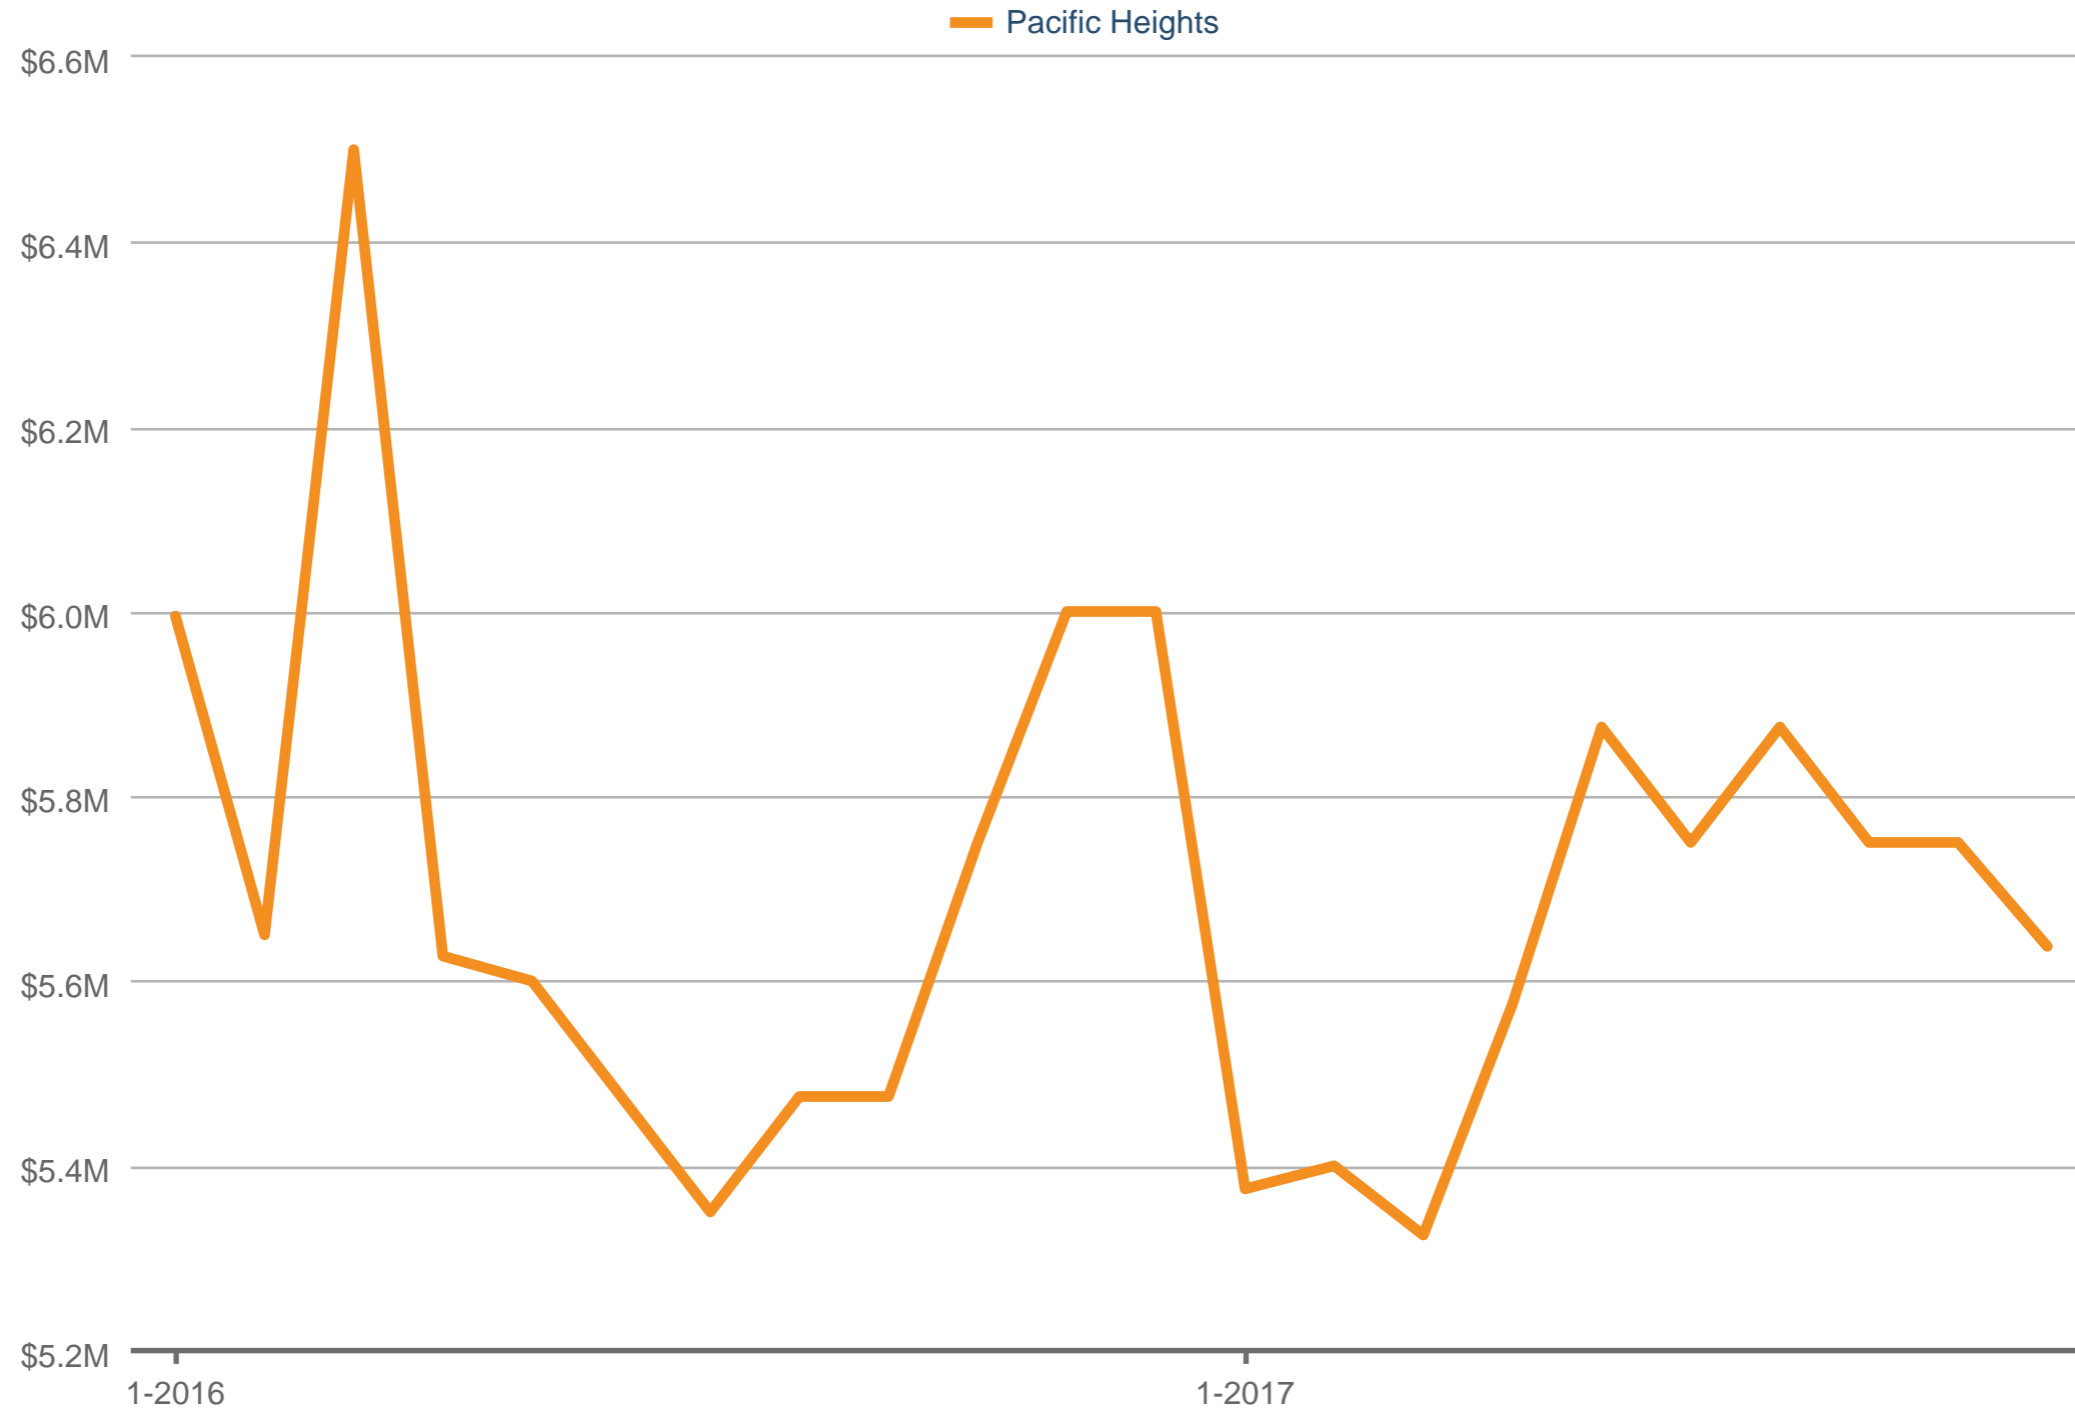

### Median Sales Price

Pacific Heights: Single Family

Each data point is 12 months of activity. Data is from November 10, 2017.