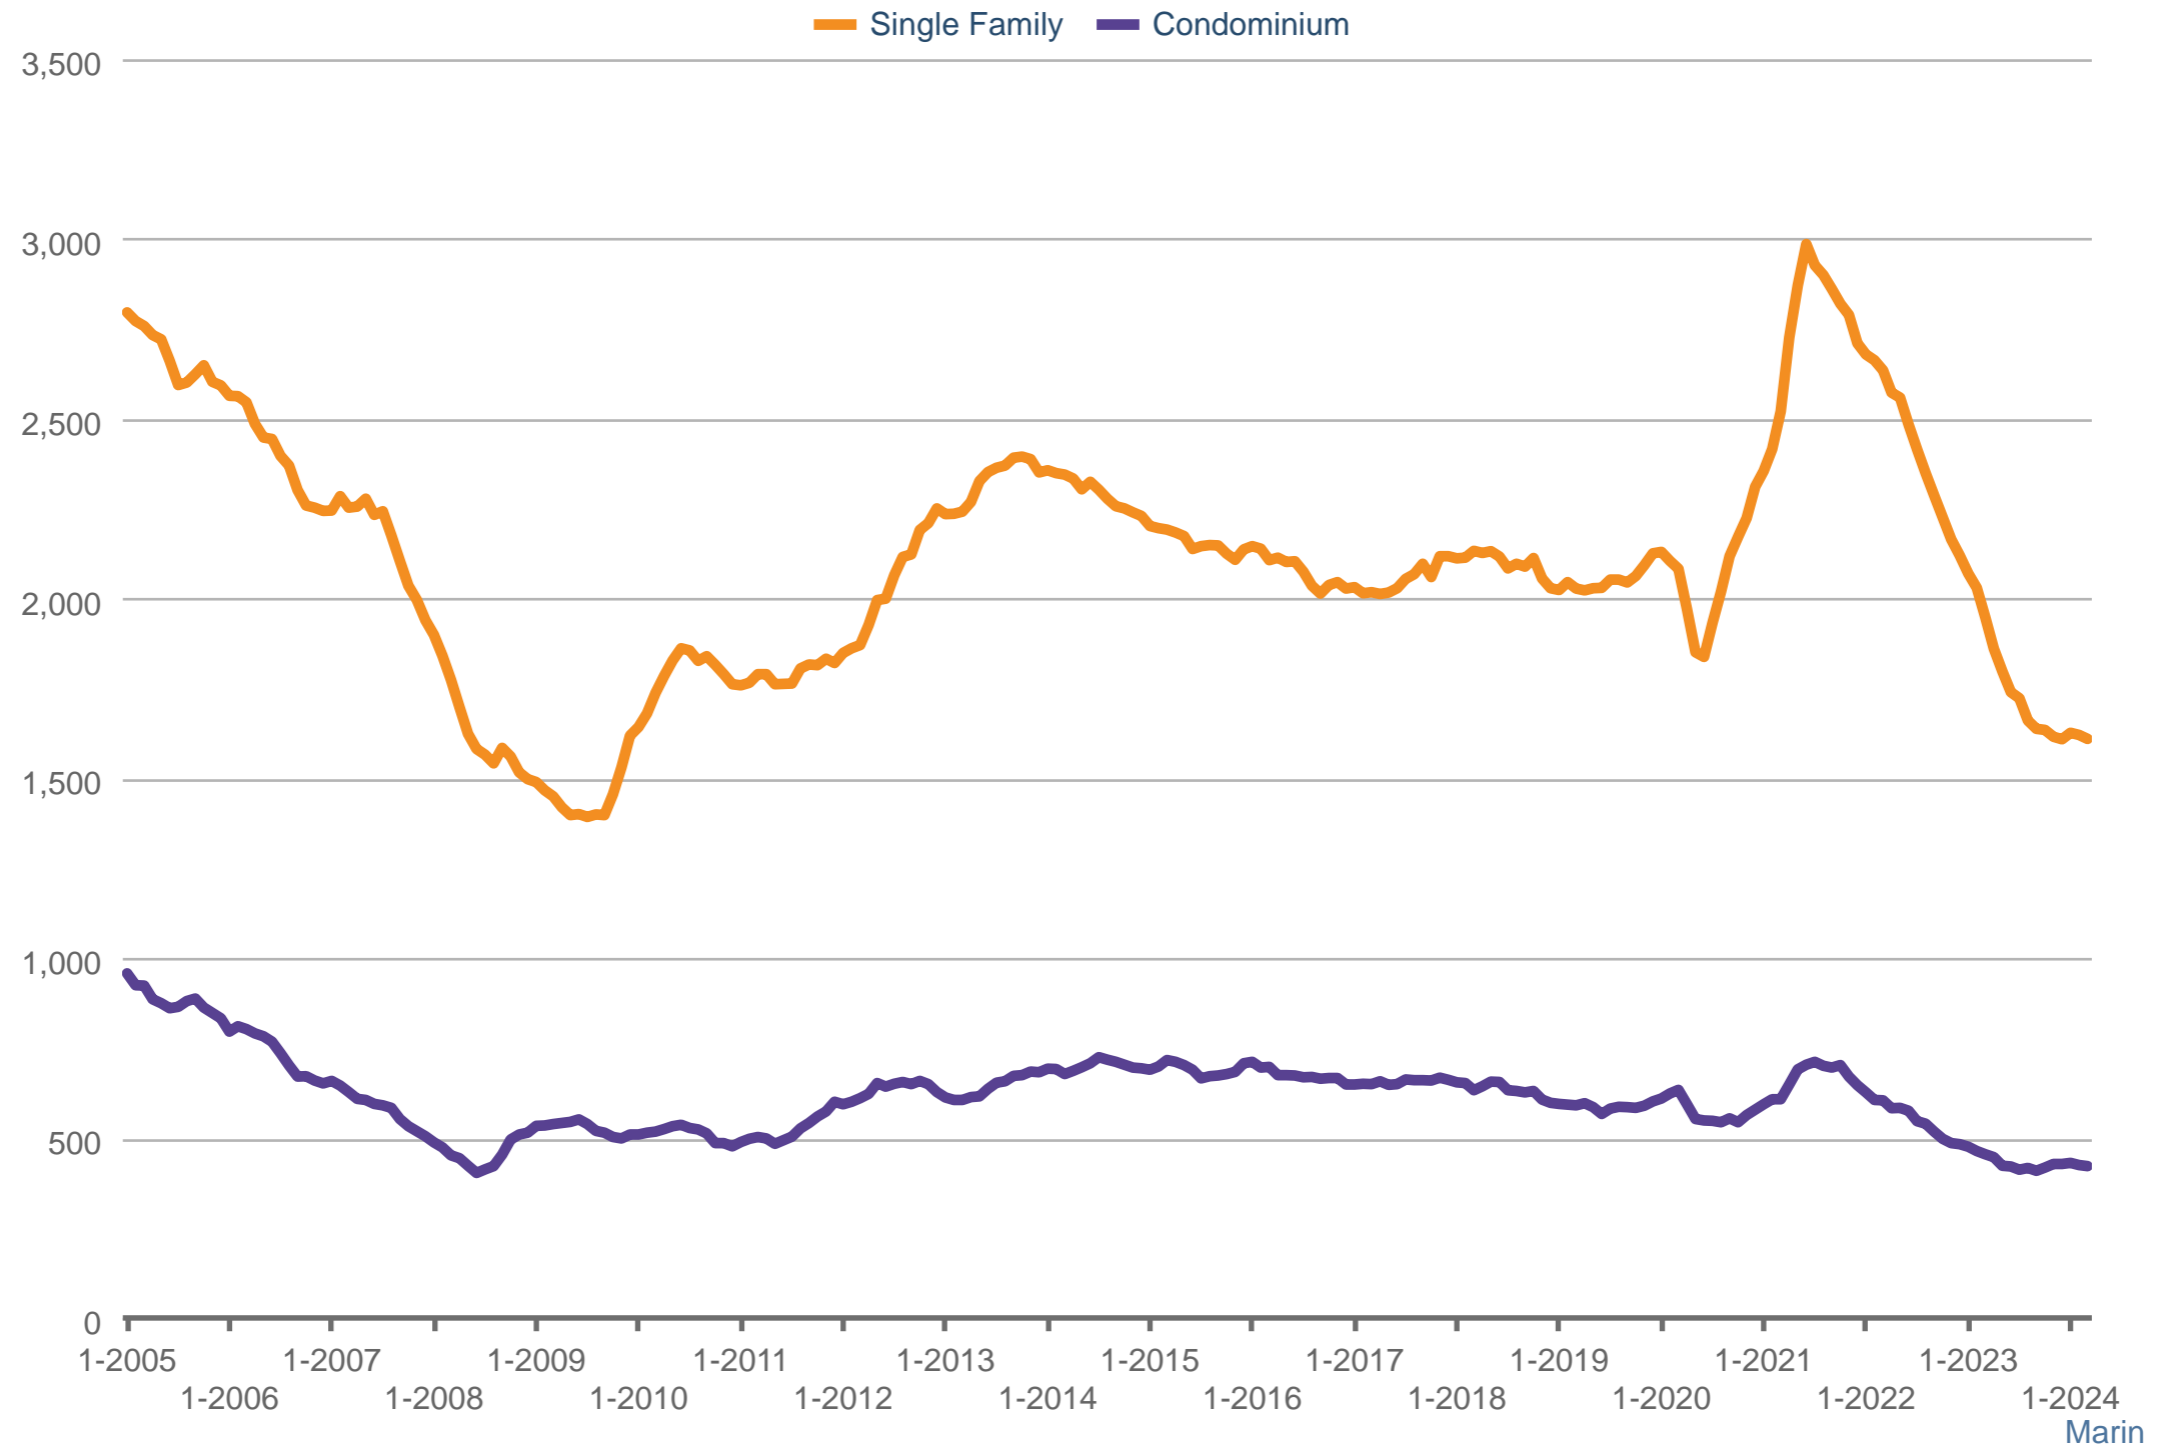

### Sold Listings - By Property Sub Type

Each data point is 12 months of activity. Data is from April 23, 2024.

All data from the San Francisco MLS. InfoSparks © 2024 ShowingTime.