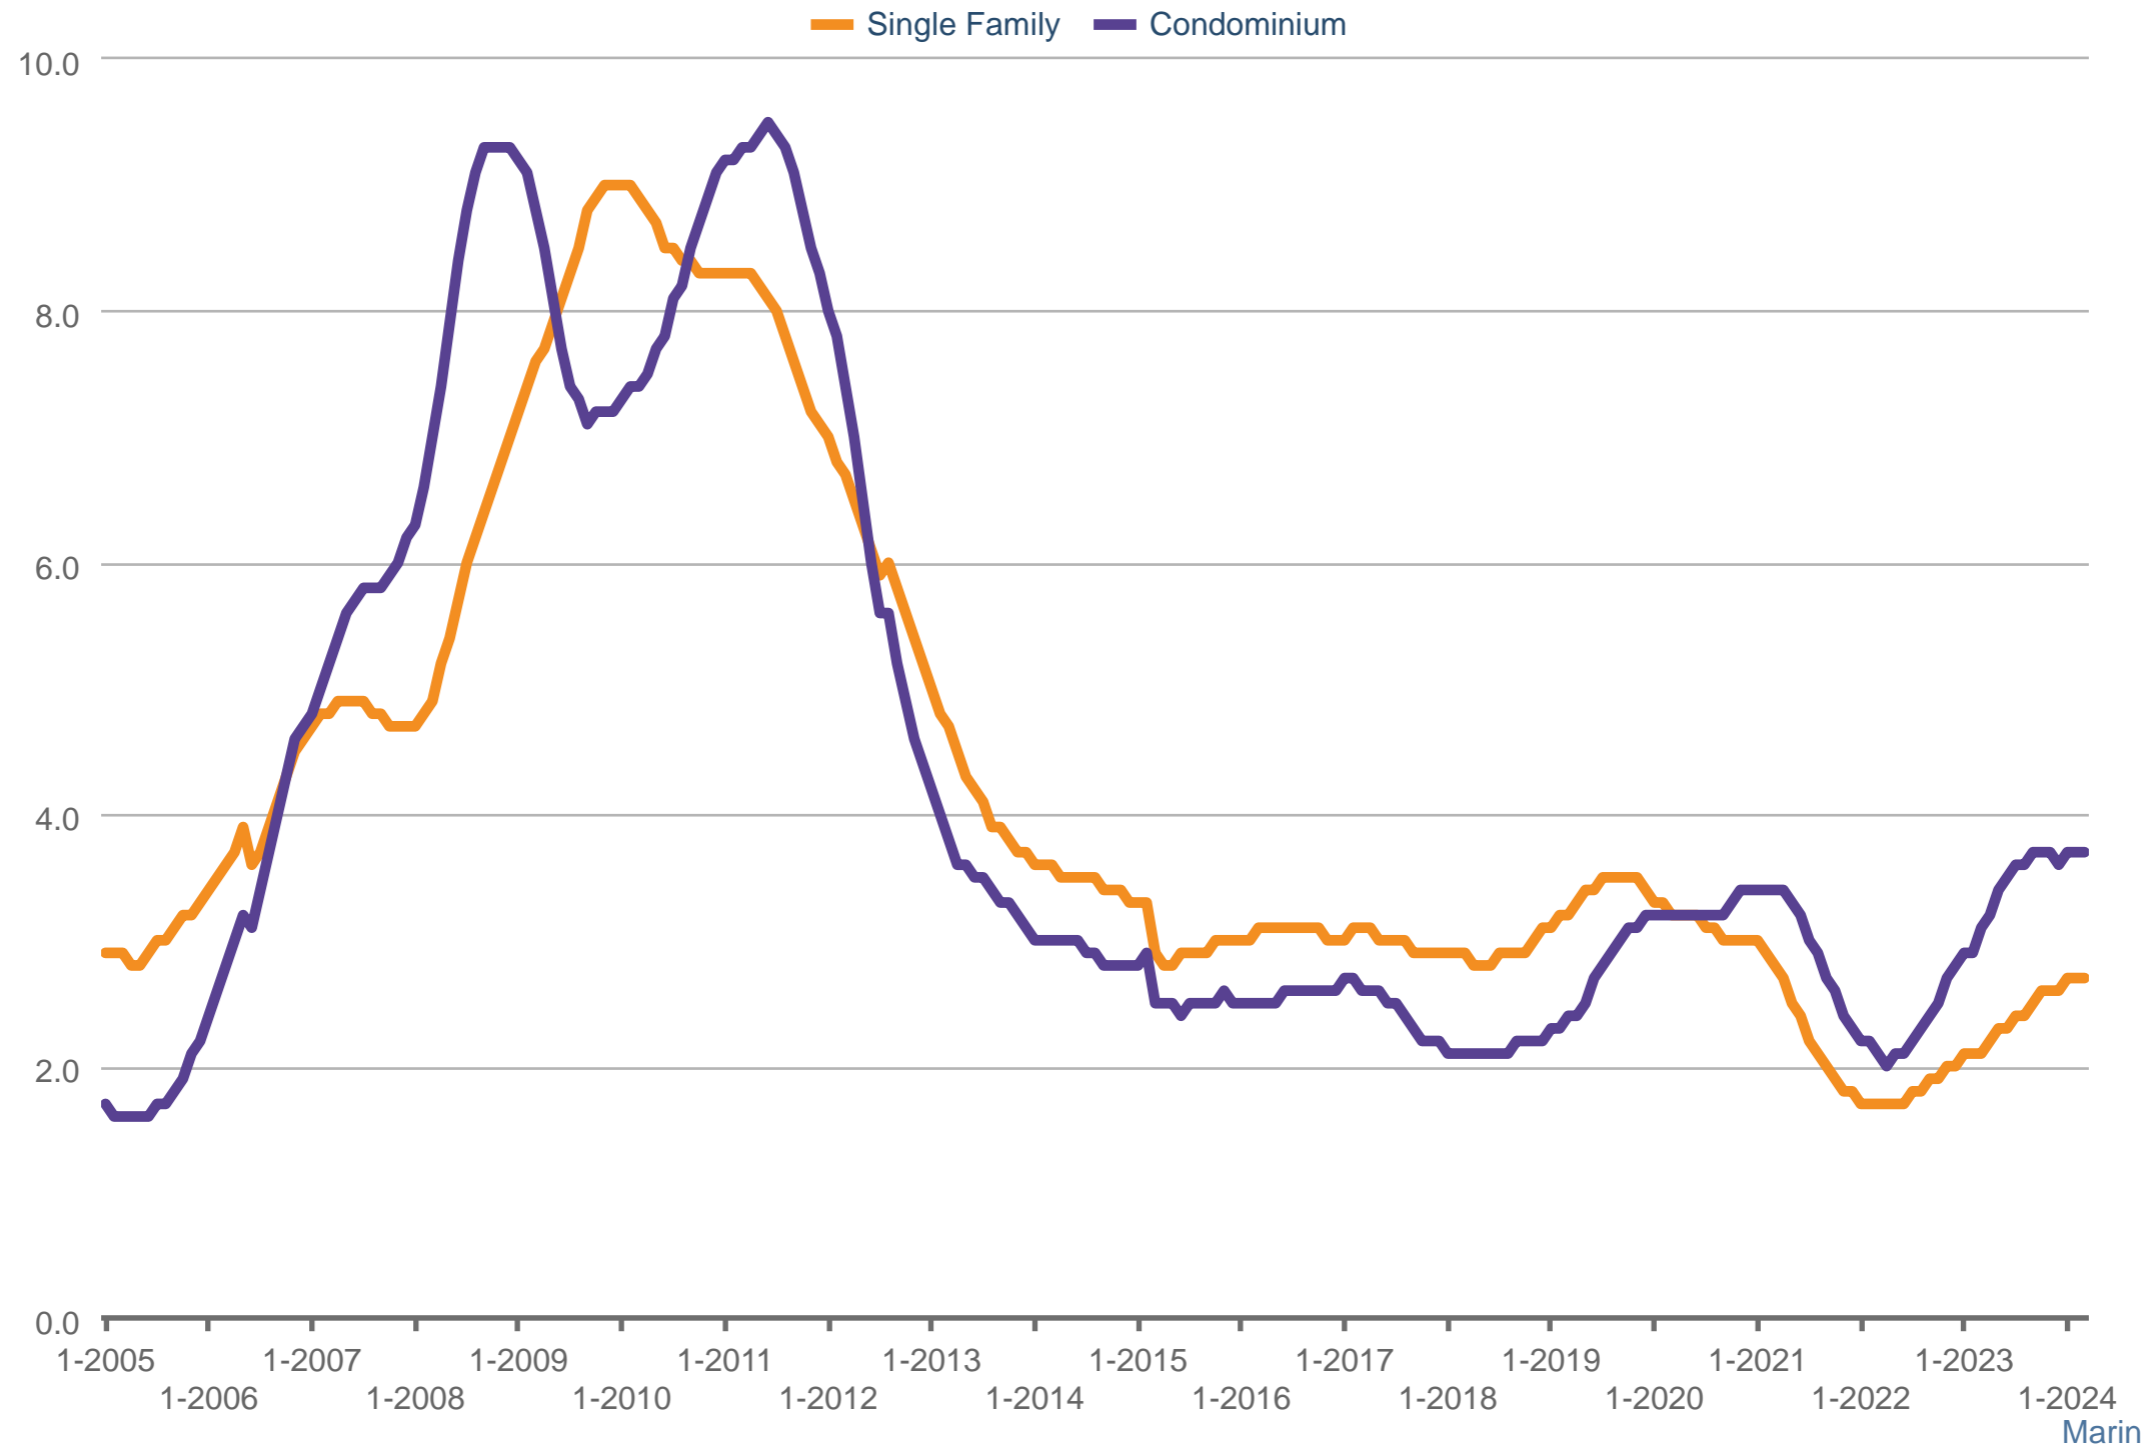

Months of Supply - By Property Sub Type

Each data point is 12 months of activity. Data is from April 23, 2024.

All data from the San Francisco MLS. InfoSparks © 2024 ShowingTime.