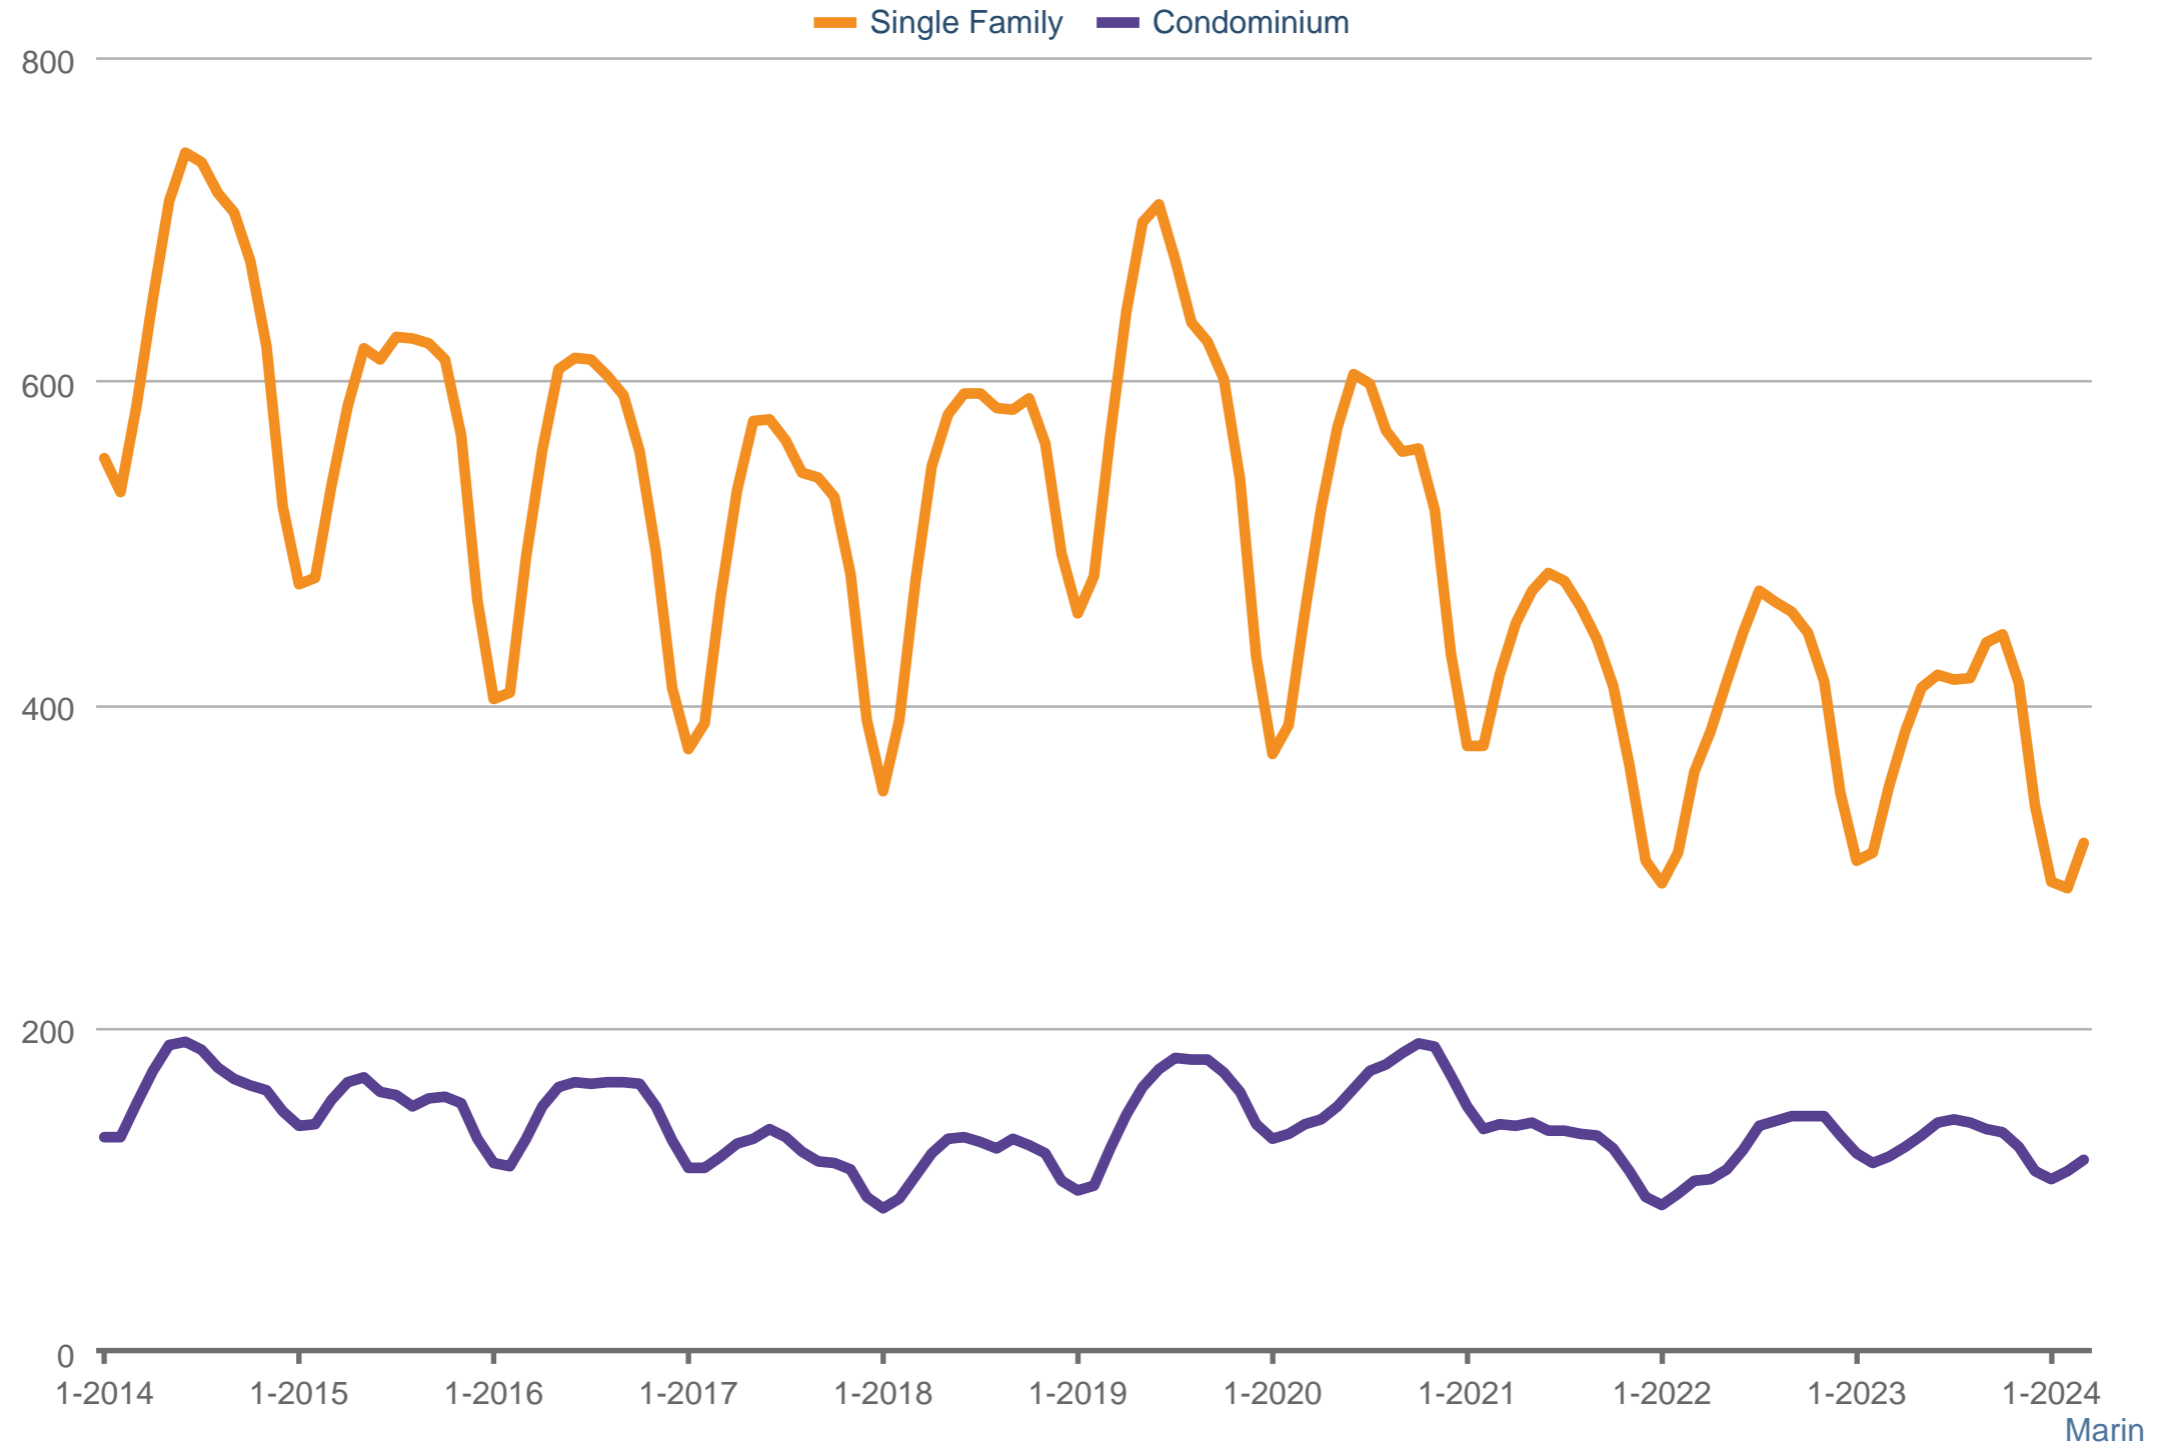

Inventory of Active Listings - By Property Sub Type

Each data point is three months of activity. Data is from April 26, 2024.

All data from the San Francisco MLS. InfoSparks © 2024 ShowingTime.