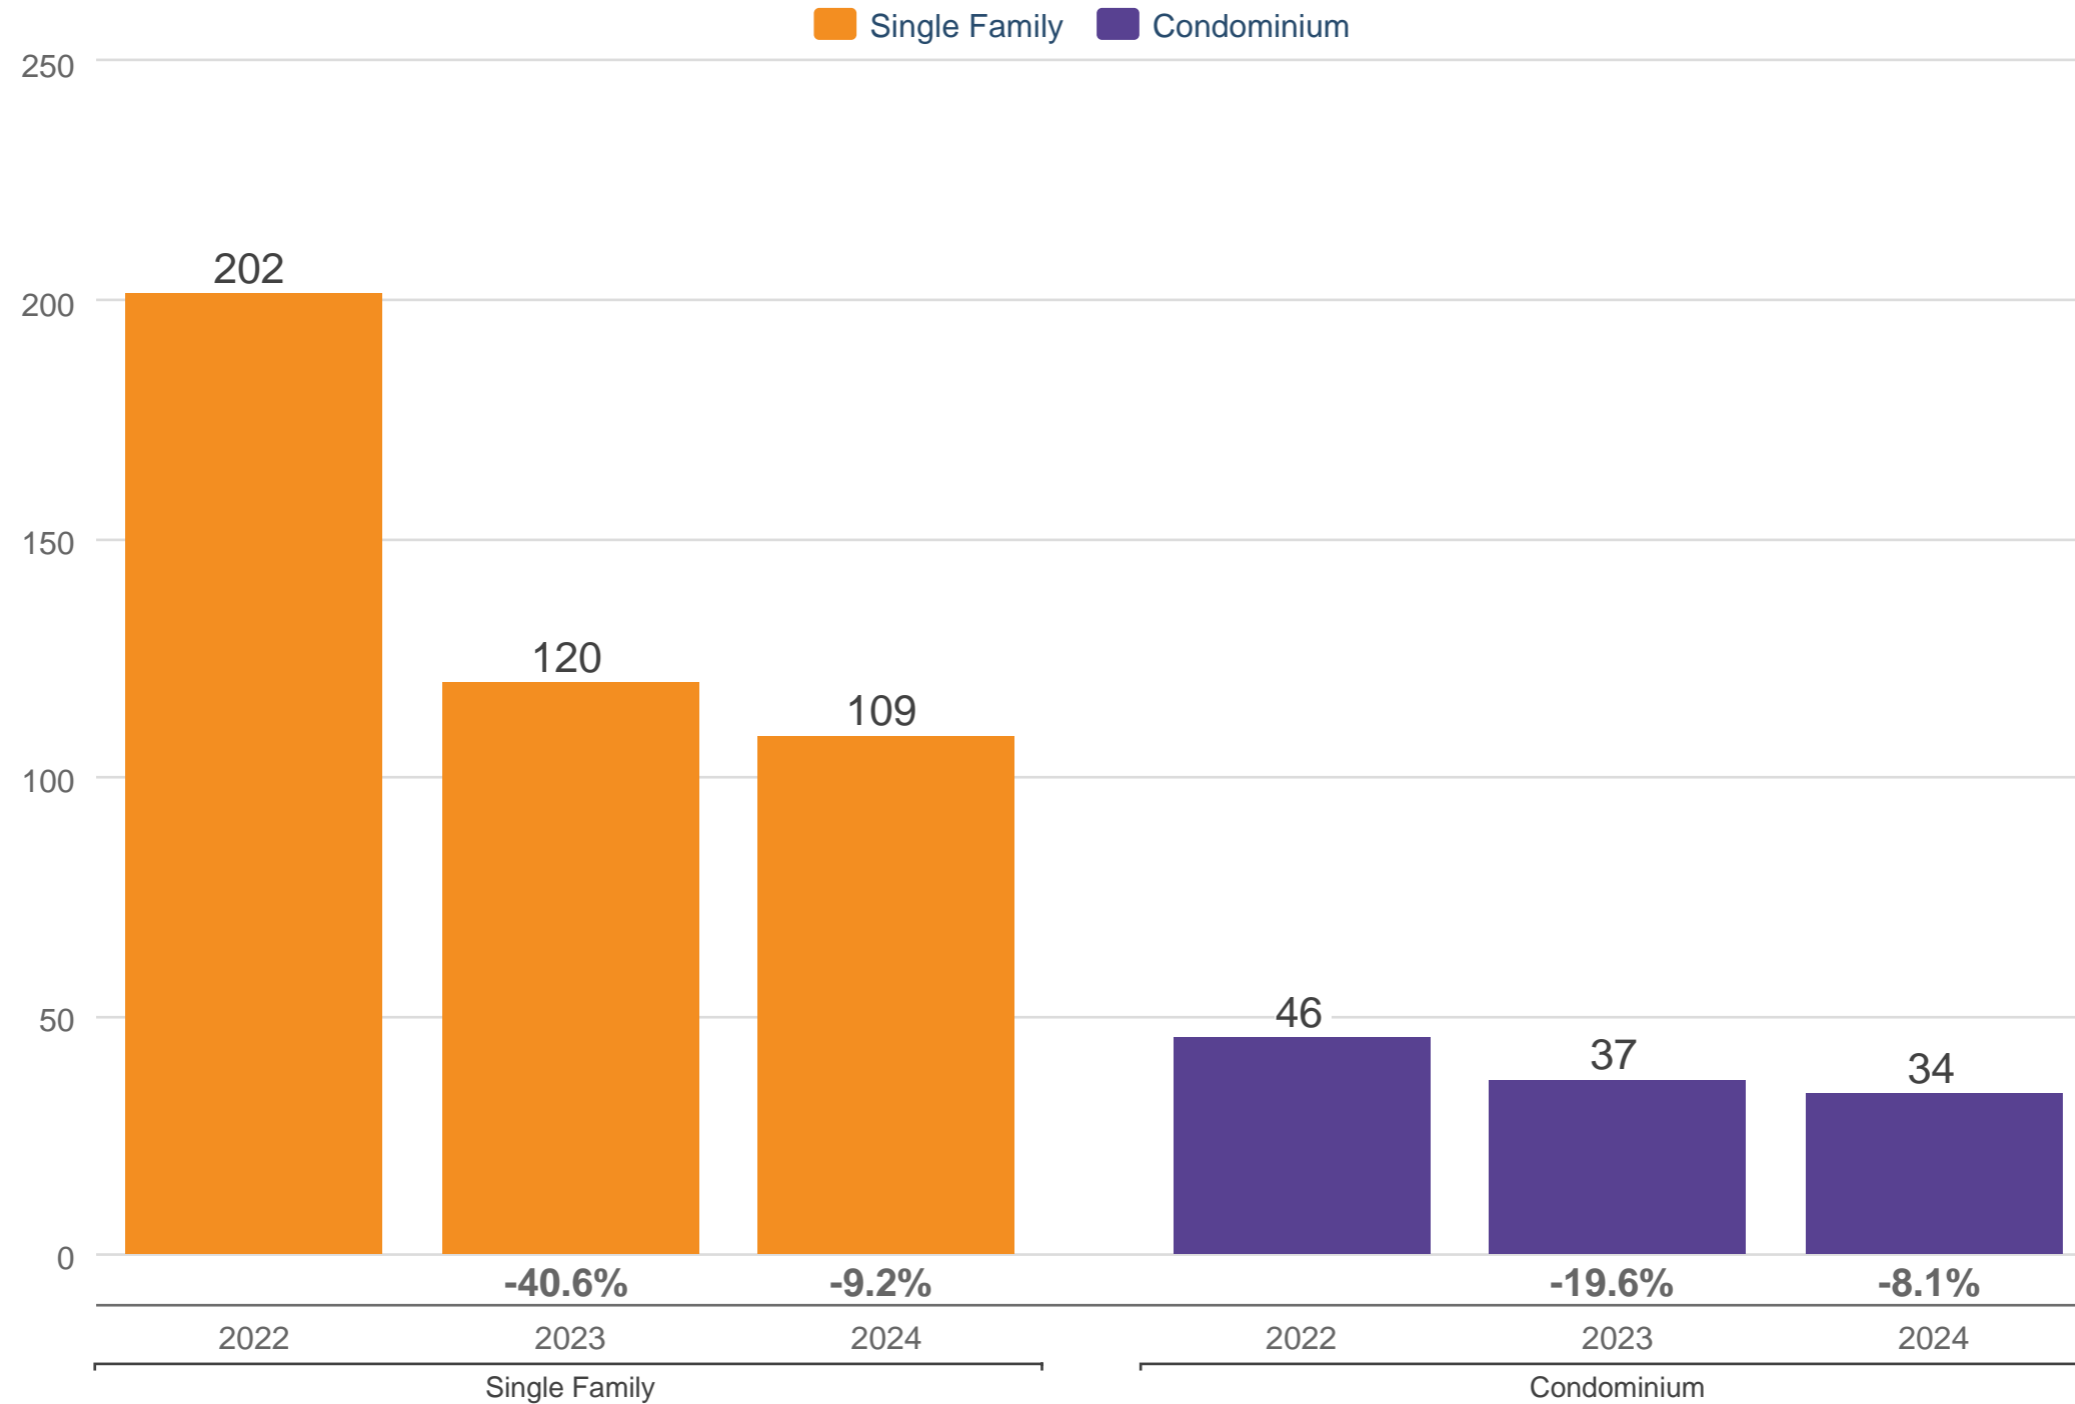

March Sold Listings - By Property Sub Type

Marin

Each point is actual monthly data. Data is from April 24, 2024.

All data from the San Francisco MLS. InfoSparks © 2024 ShowingTime.