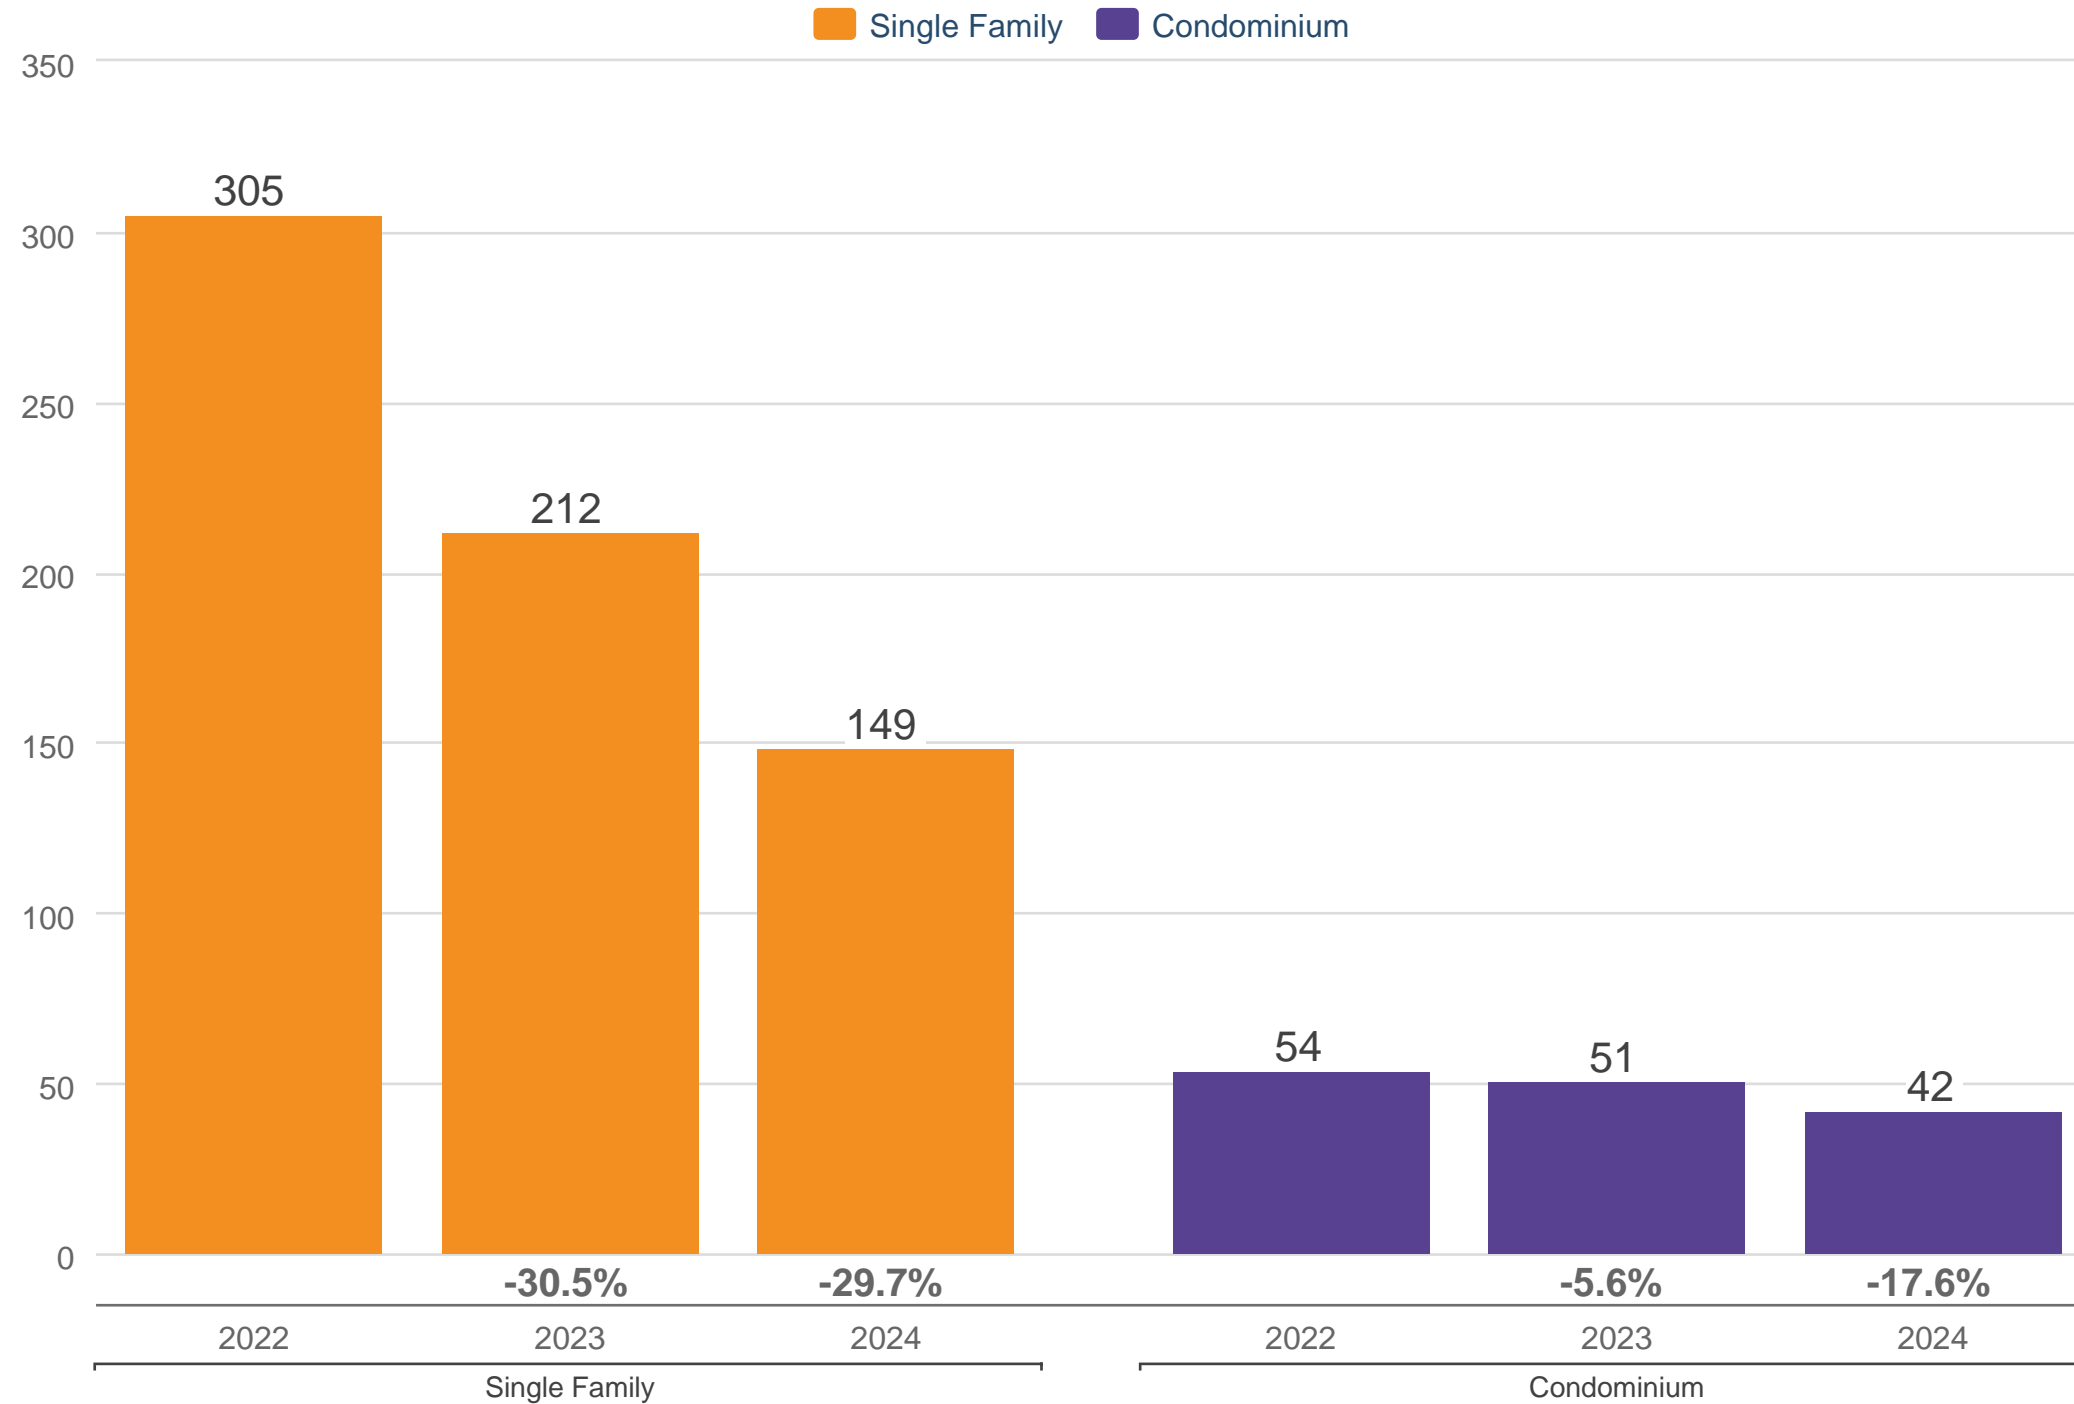

### March New Listings - By Property Sub Type

Marin

Each point is actual monthly data. Data is from April 20, 2024.

All data from the San Francisco MLS. InfoSparks © 2024 ShowingTime.