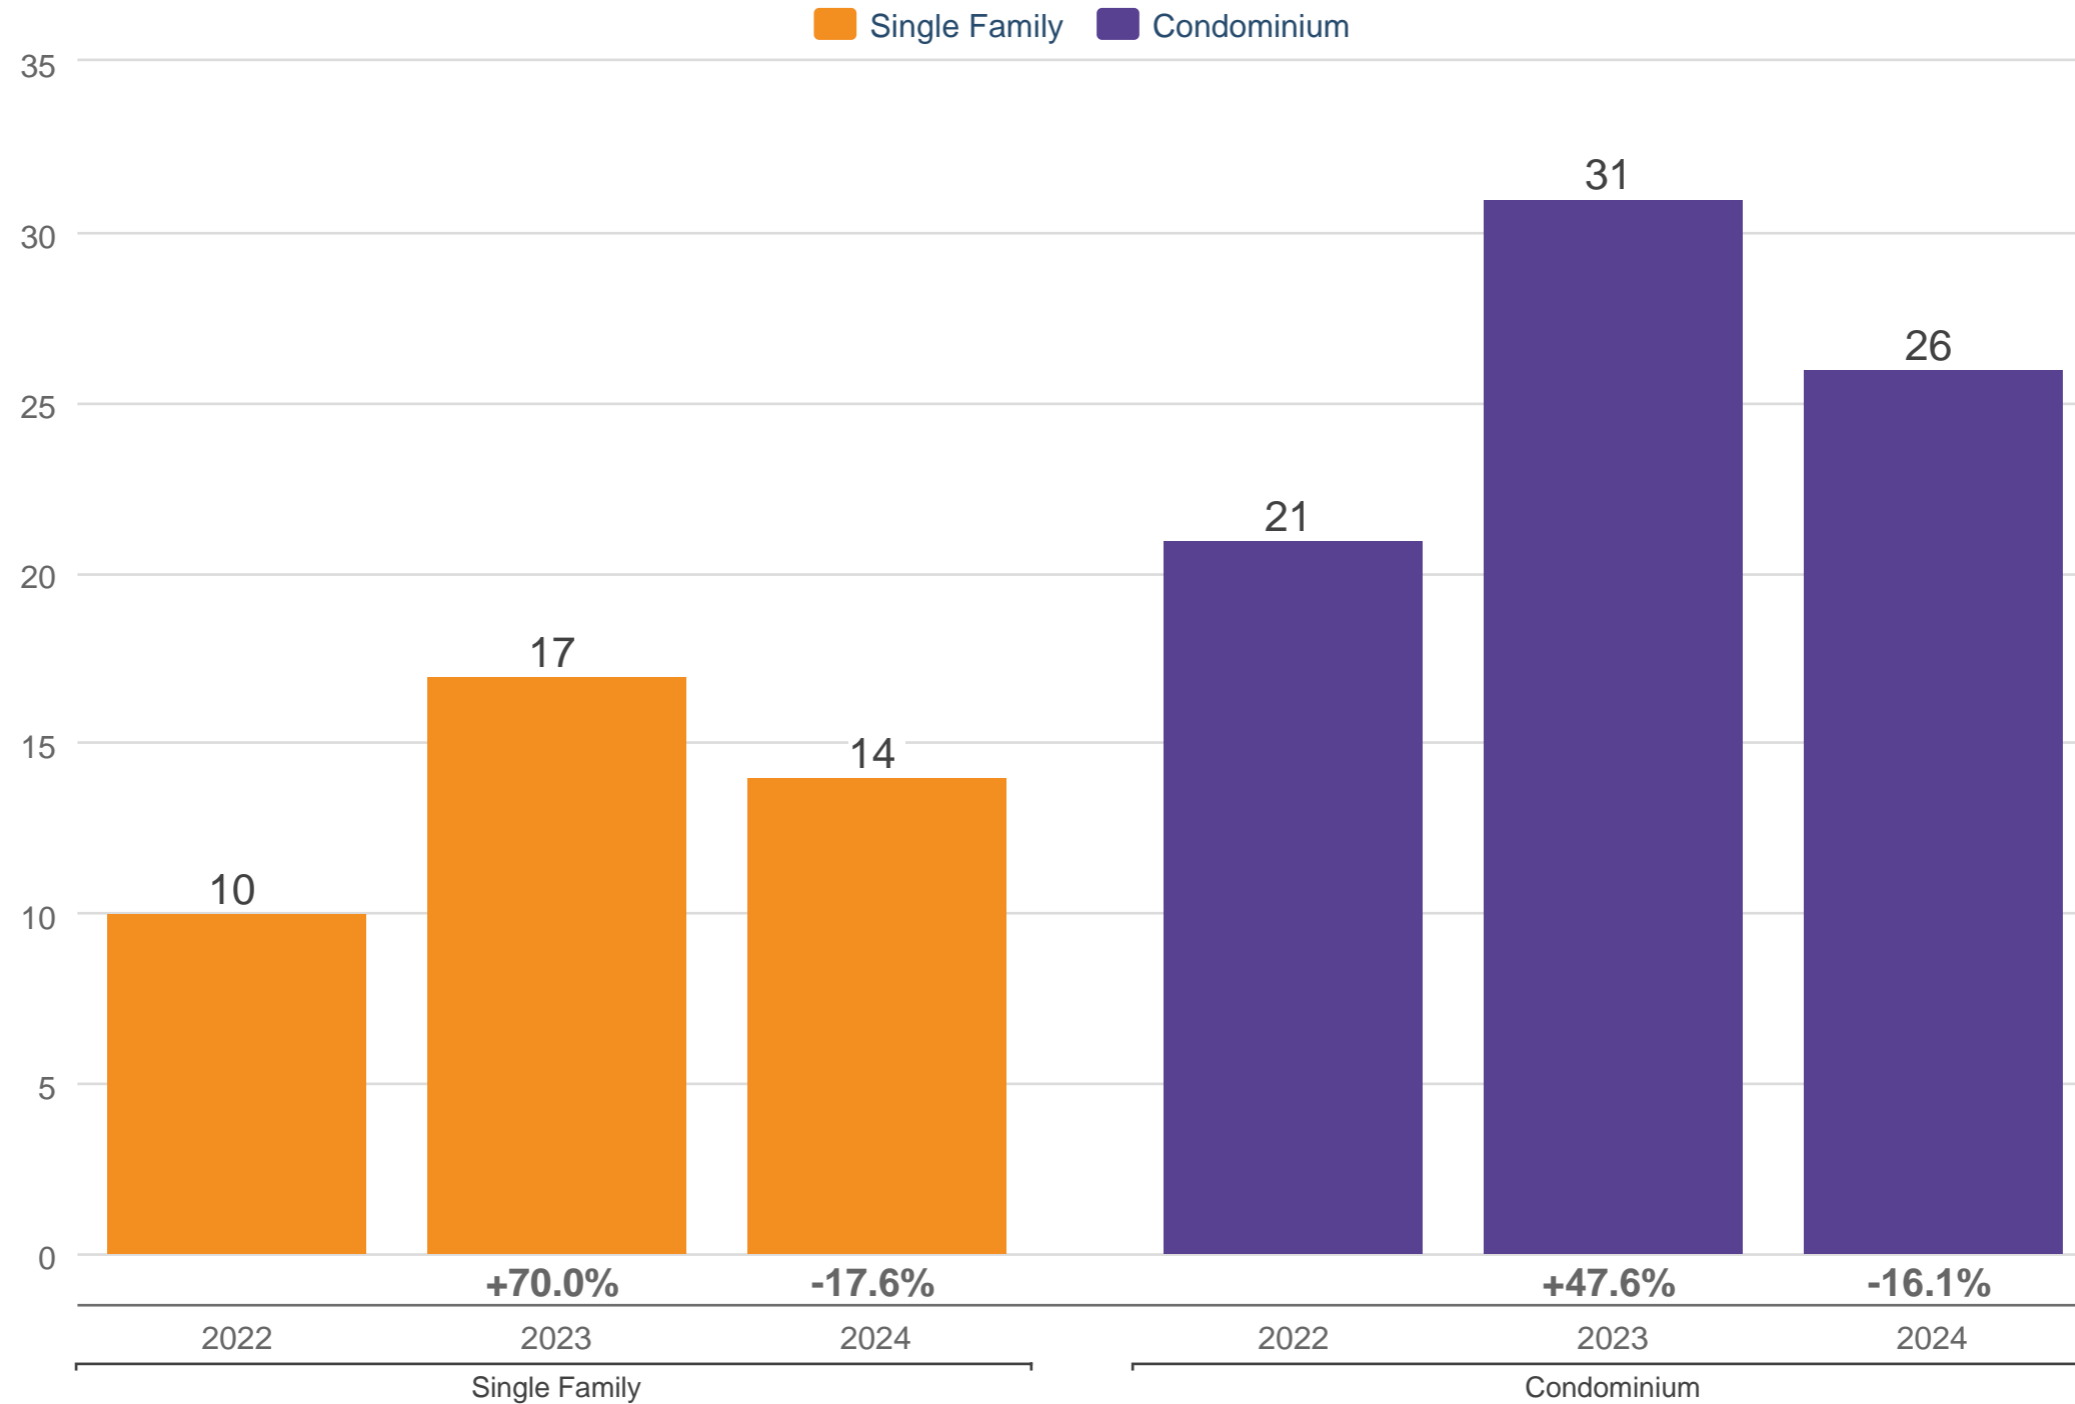

### March Median Days on Market - By Property Sub Type

Marin

Each point is actual monthly data. Data is from April 26, 2024.

All data from the San Francisco MLS. InfoSparks © 2024 ShowingTime.