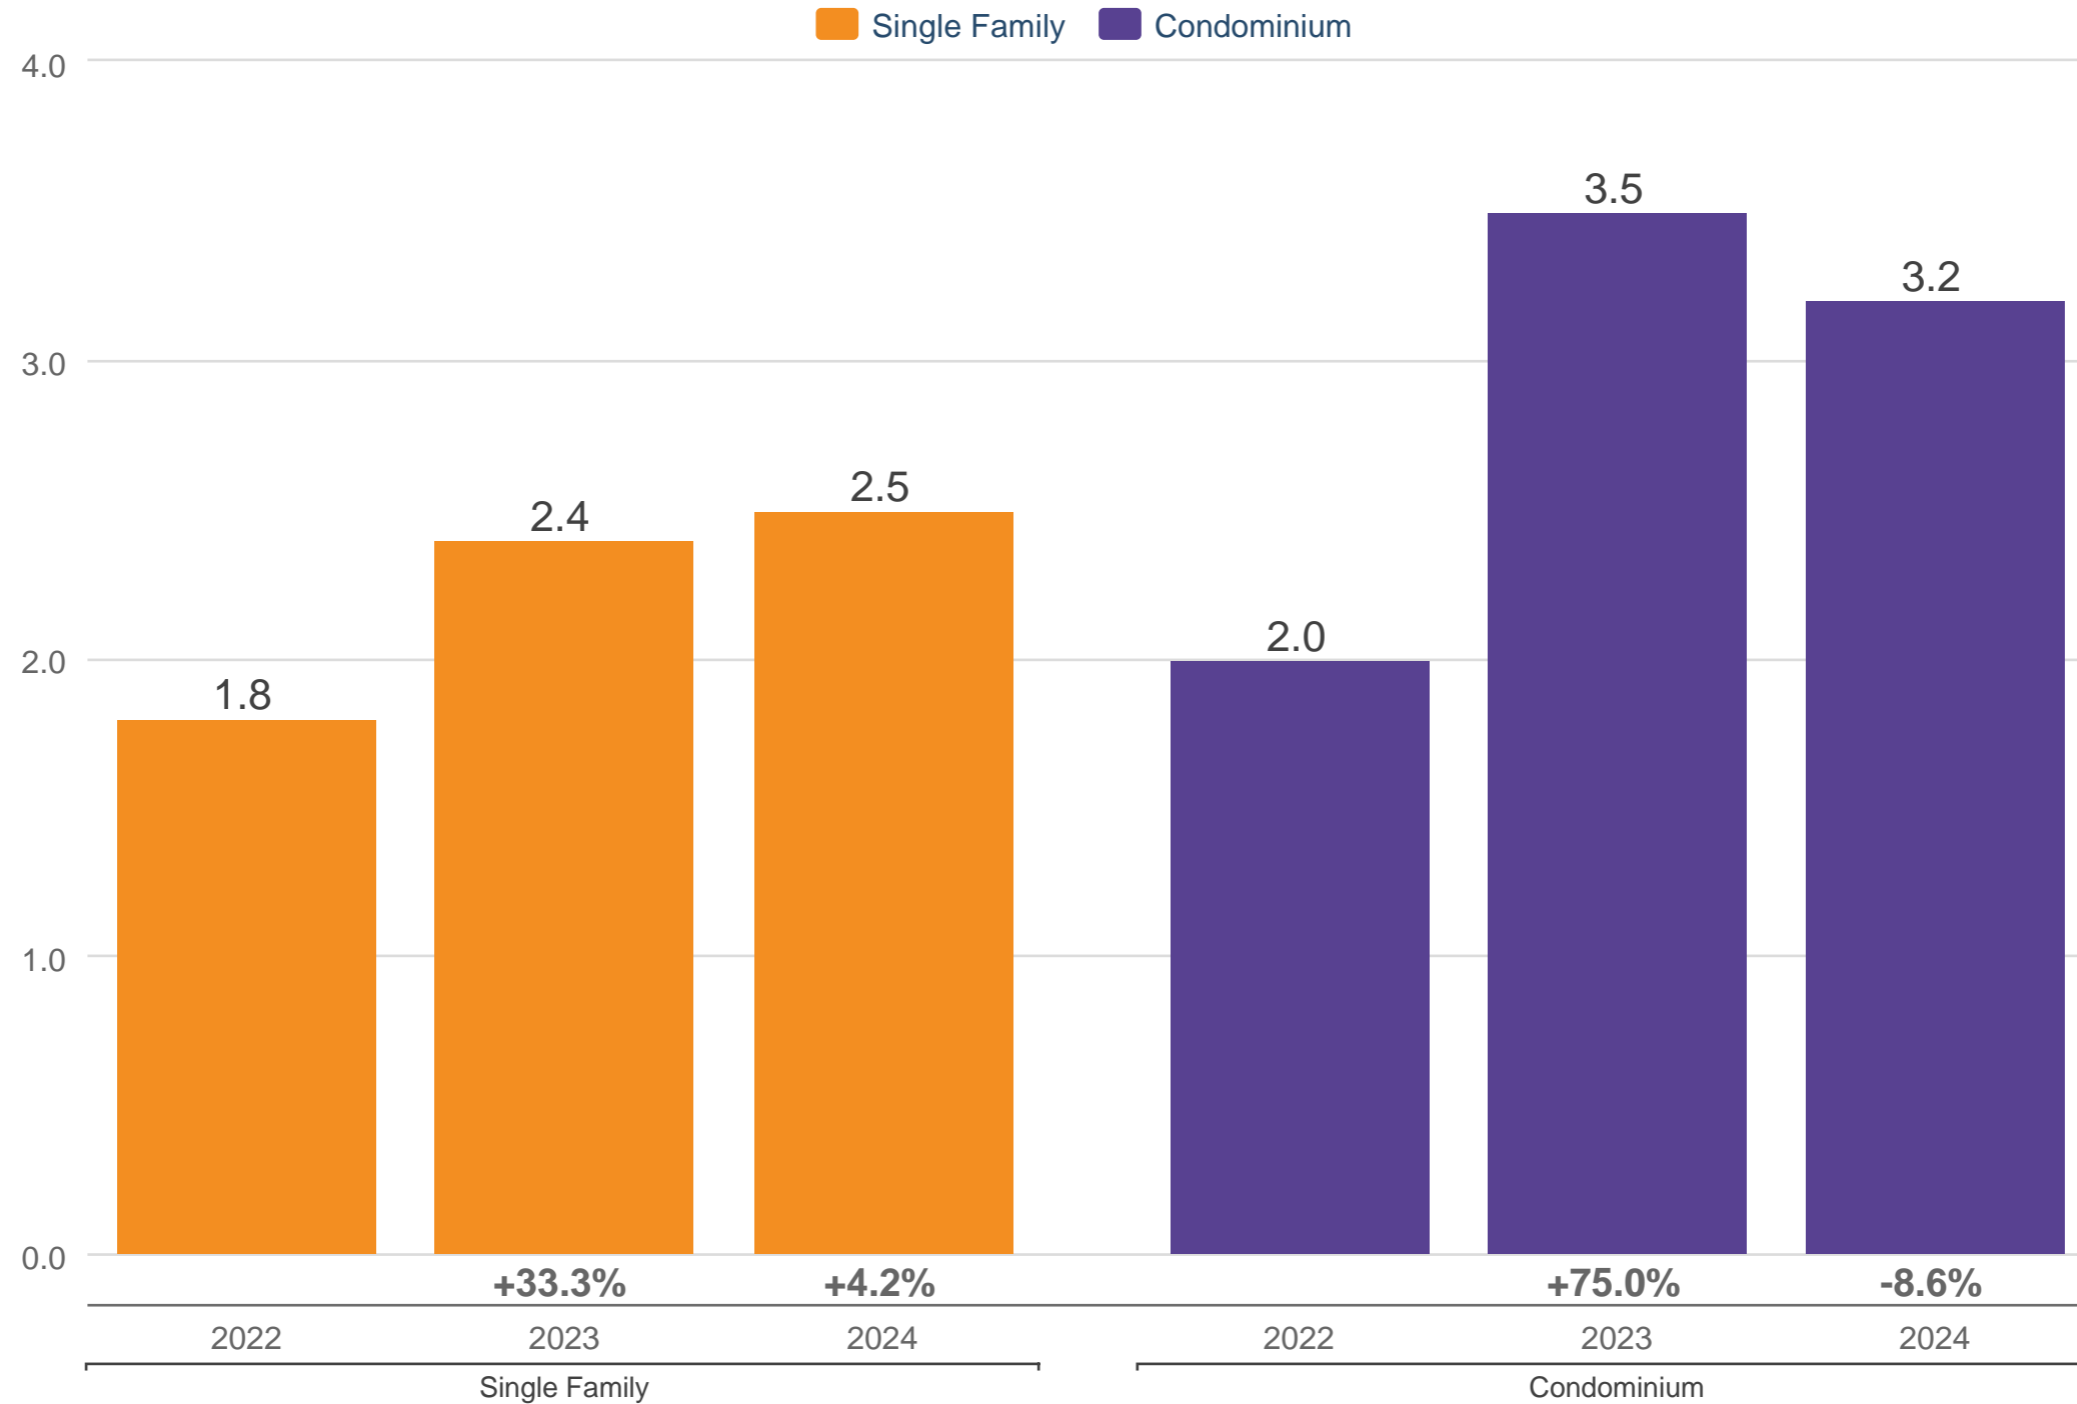

March Months of Supply - By Property Sub Type

Marin

Each point is actual monthly data. Data is from April 25, 2024.

All data from the San Francisco MLS. InfoSparks © 2024 ShowingTime.