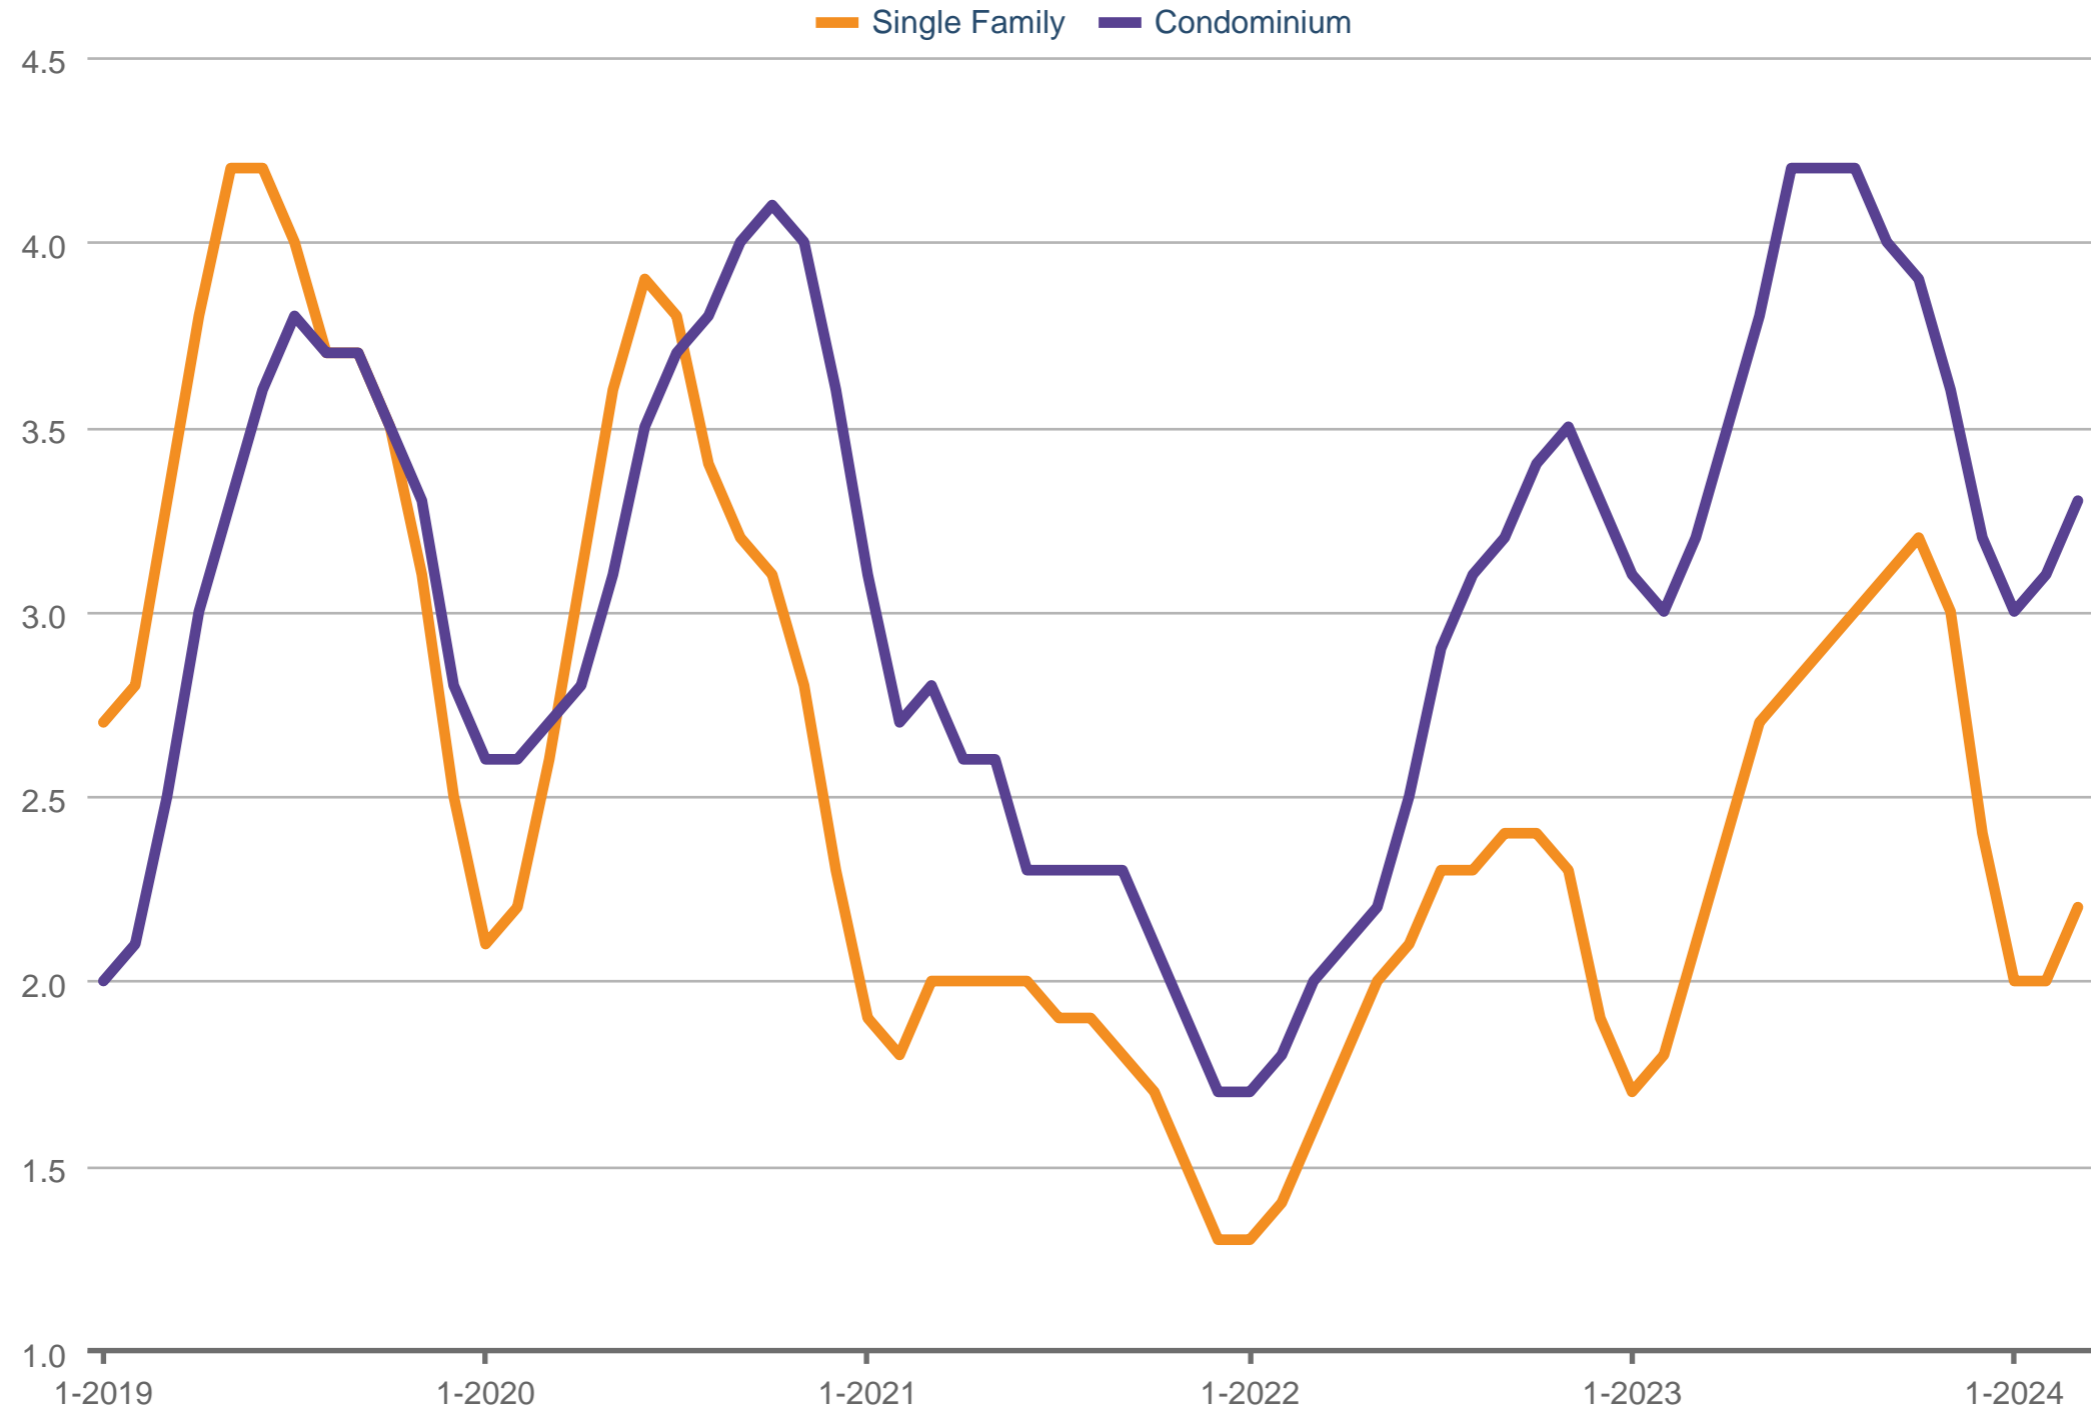

Months of Supply - By Property Sub Type

Marin

Each data point is three months of activity. Data is from April 19, 2024.

All data from the San Francisco MLS. InfoSparks © 2024 ShowingTime.