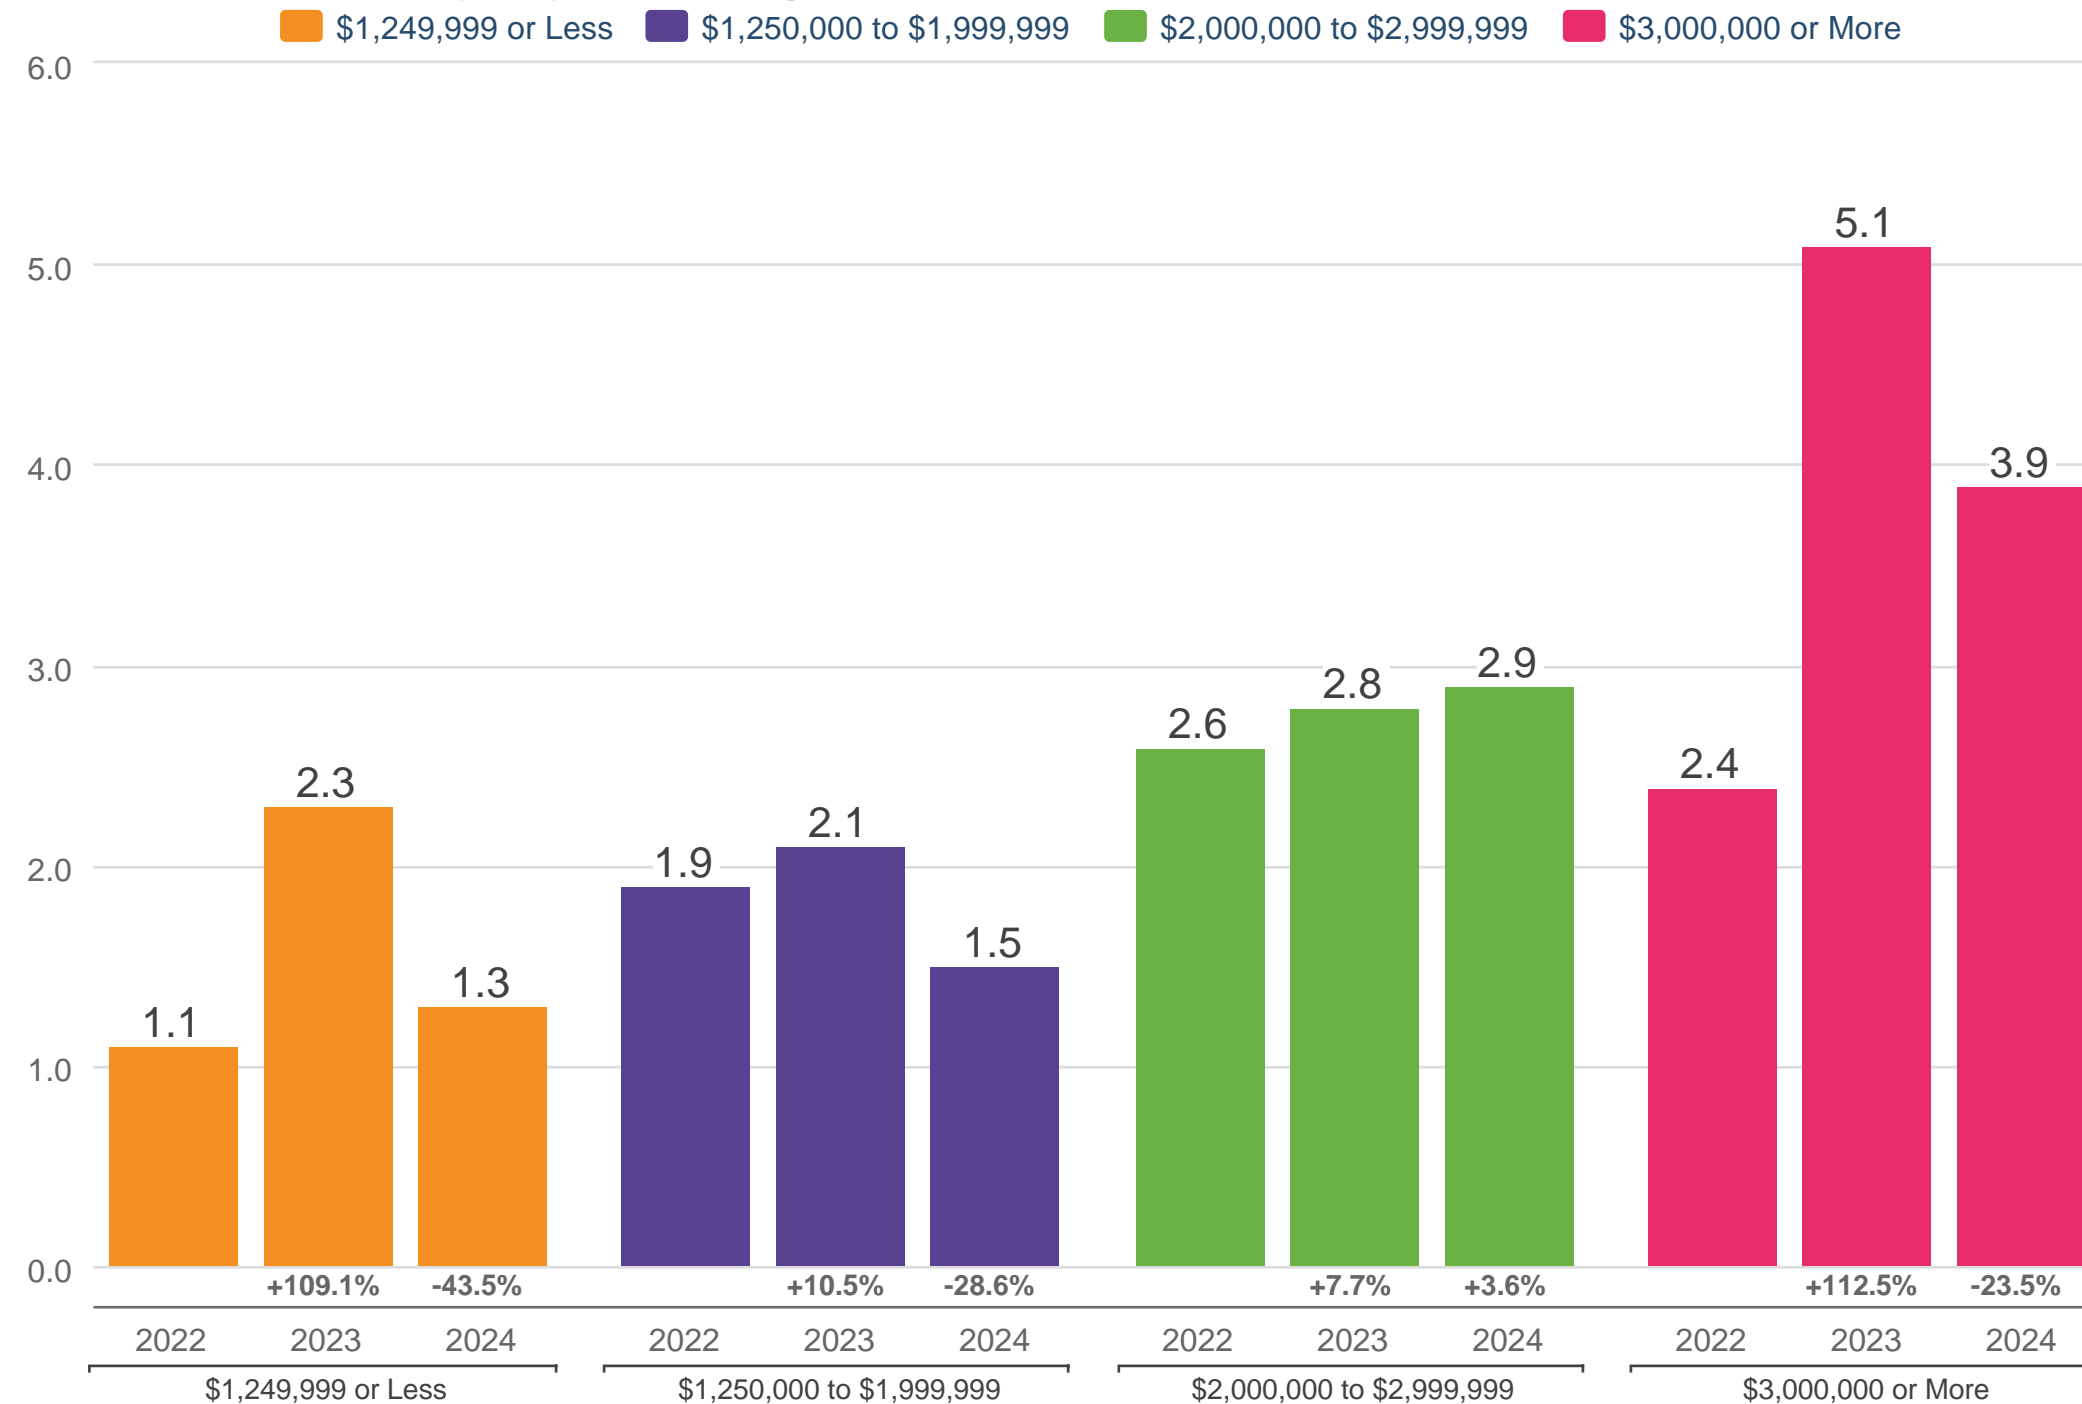

### April Months of Supply - By Price Range

Marin: Single Family

Each point is actual monthly data. Data is from May 2, 2024.

All data from the San Francisco MLS. InfoSparks © 2024 ShowingTime.