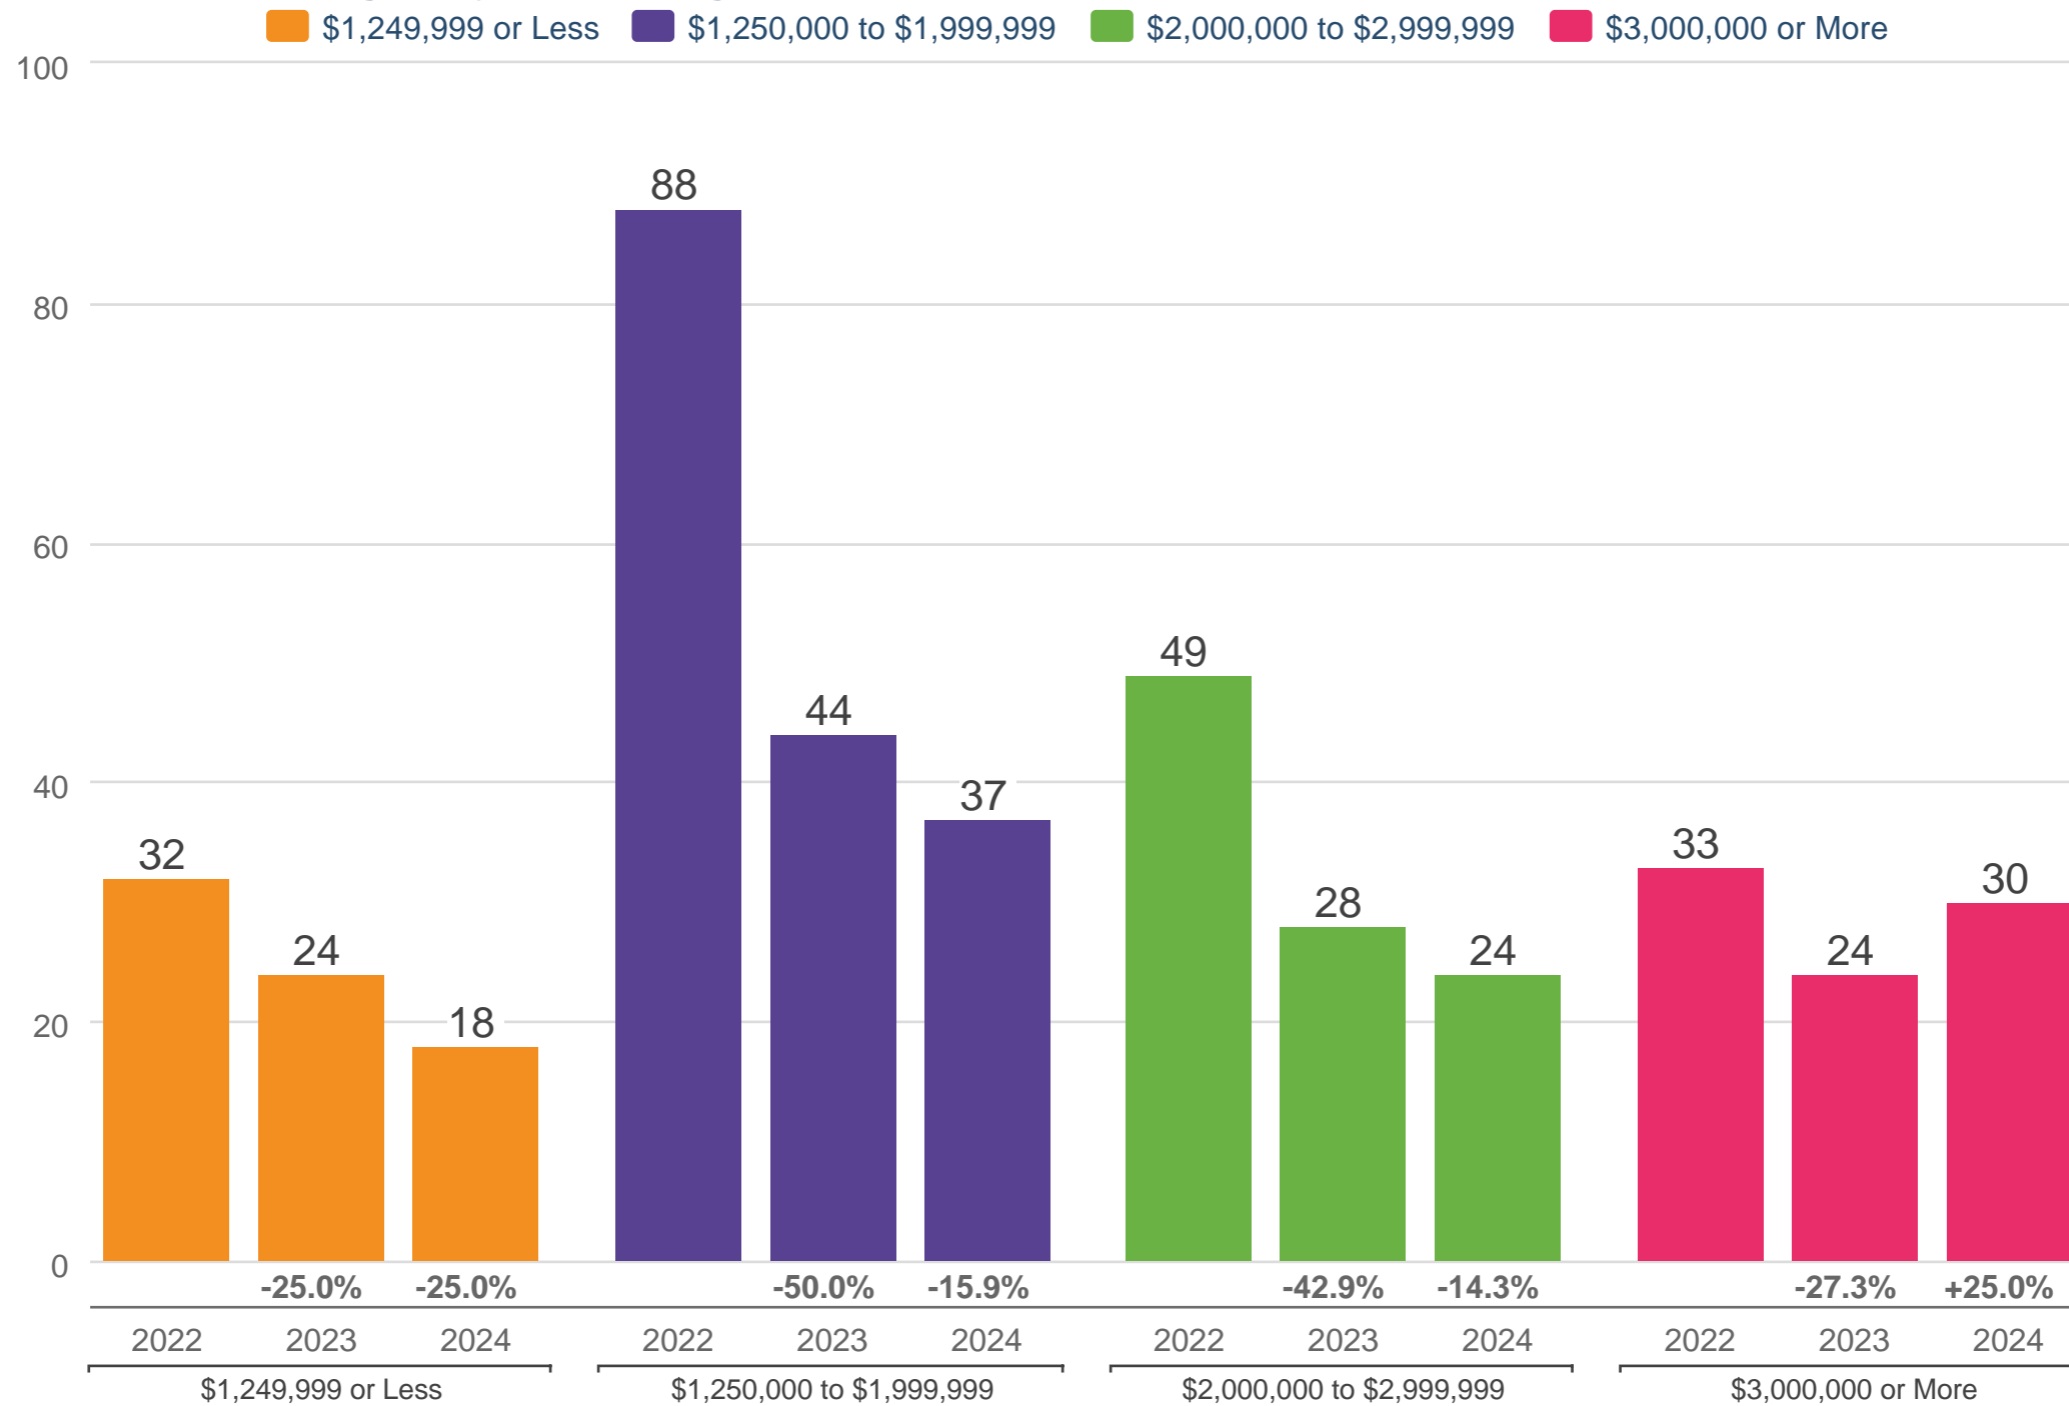

March Sold Listings - By Price Range

Marin: Single Family

Each point is actual monthly data. Data is from April 26, 2024.

All data from the San Francisco MLS. InfoSparks © 2024 ShowingTime.