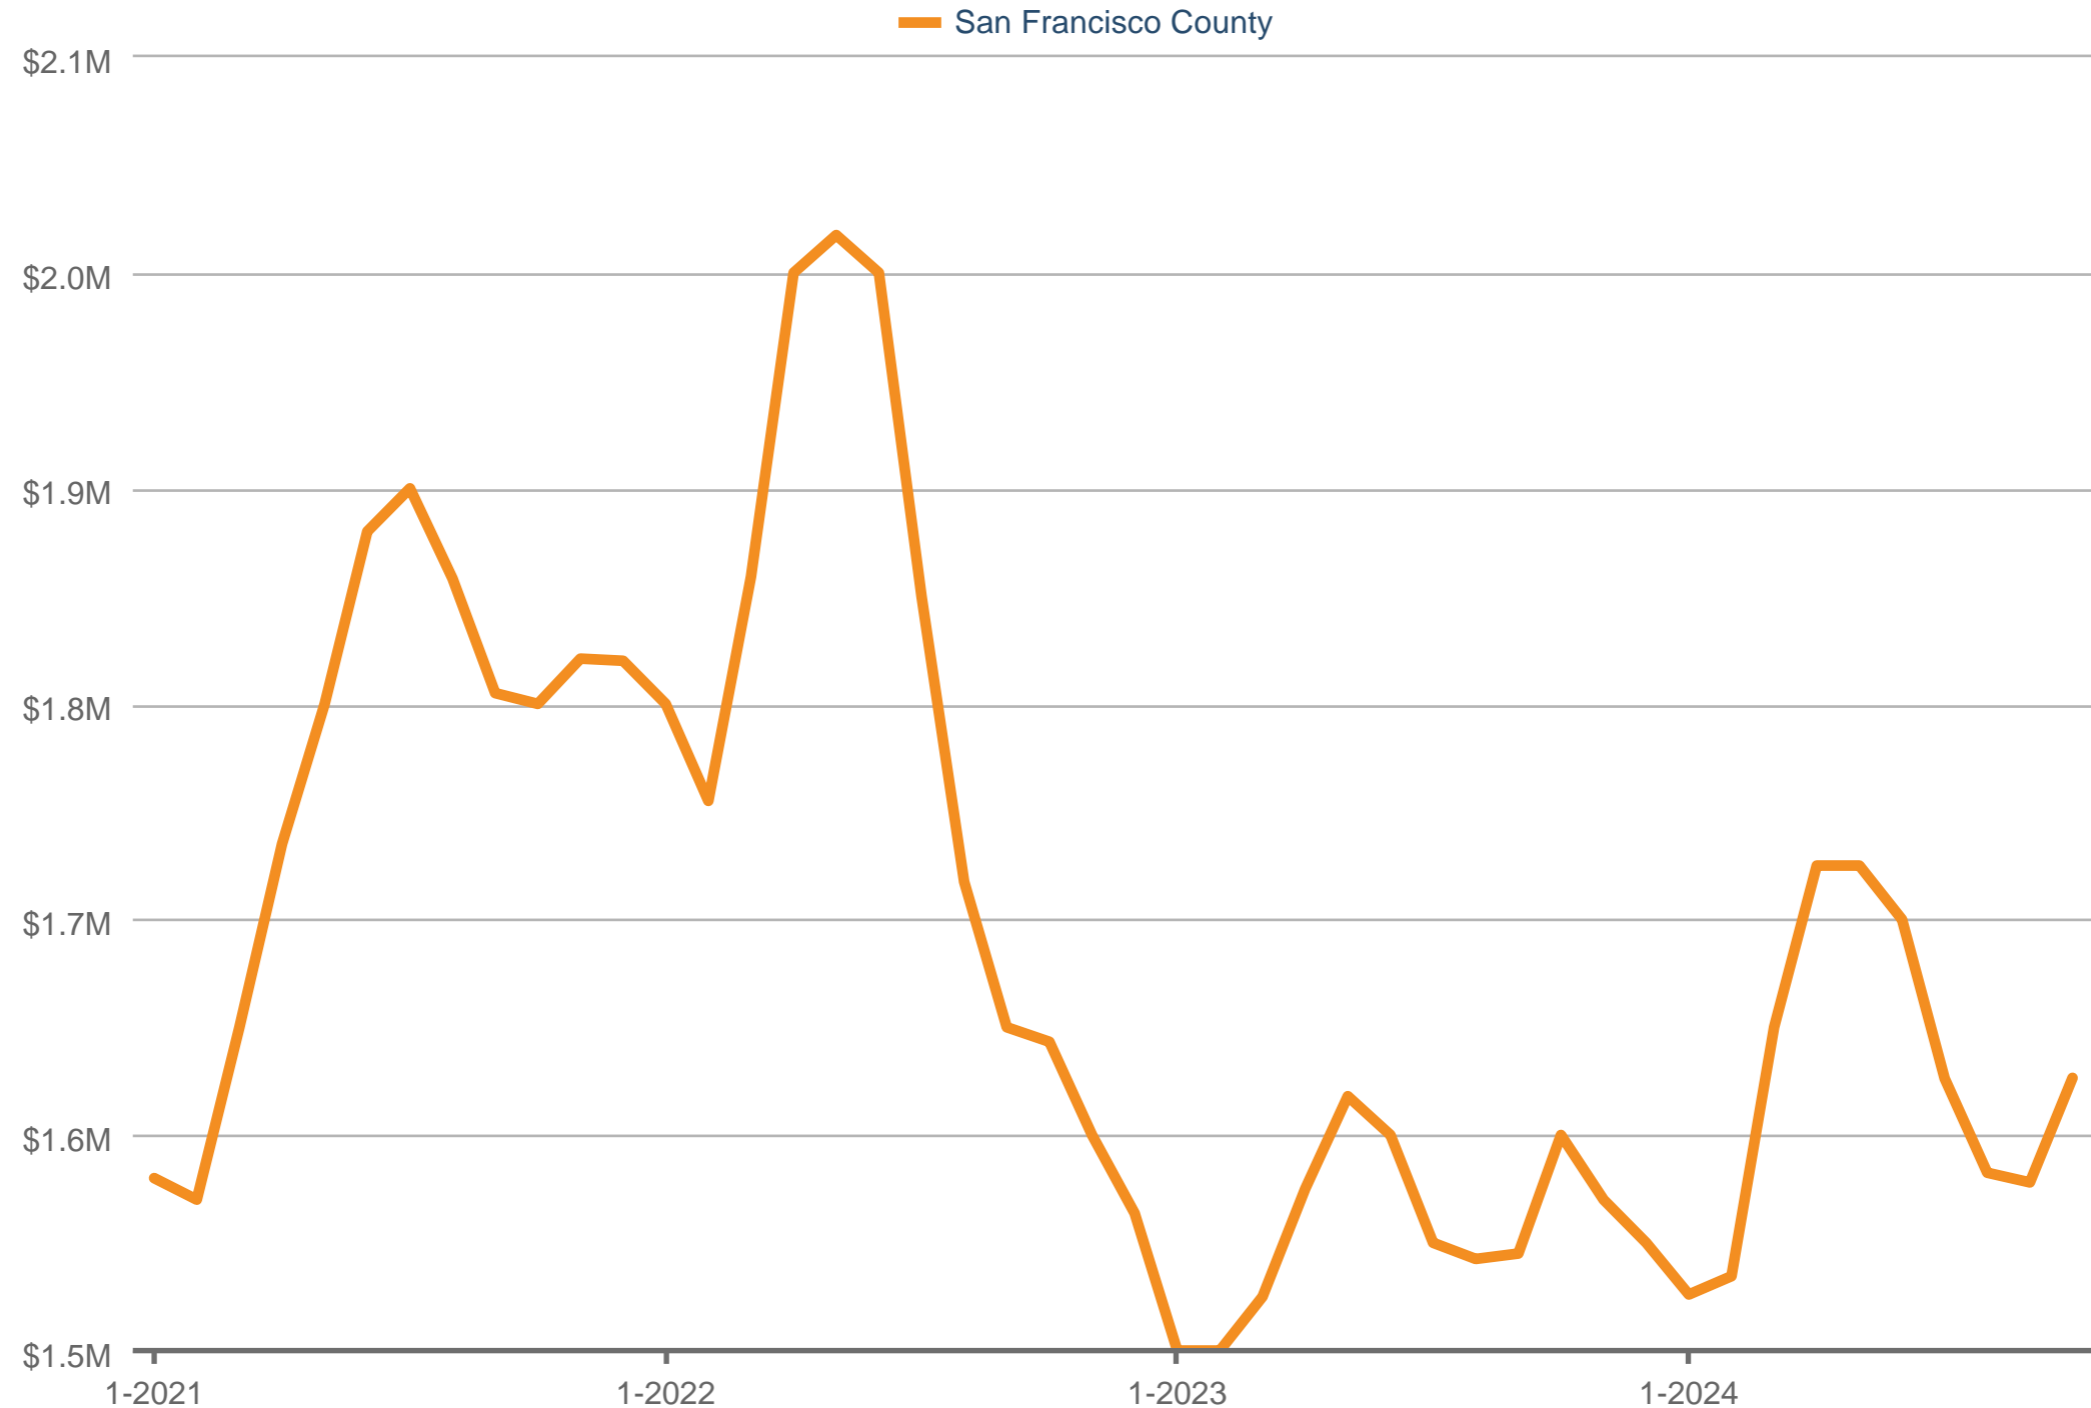

San Francisco County: Single Family

Each data point is three months of activity. Data is from November 26, 2024.

All data from the San Francisco MLS. InfoSparks © 2024 ShowingTime Plus, LLC.