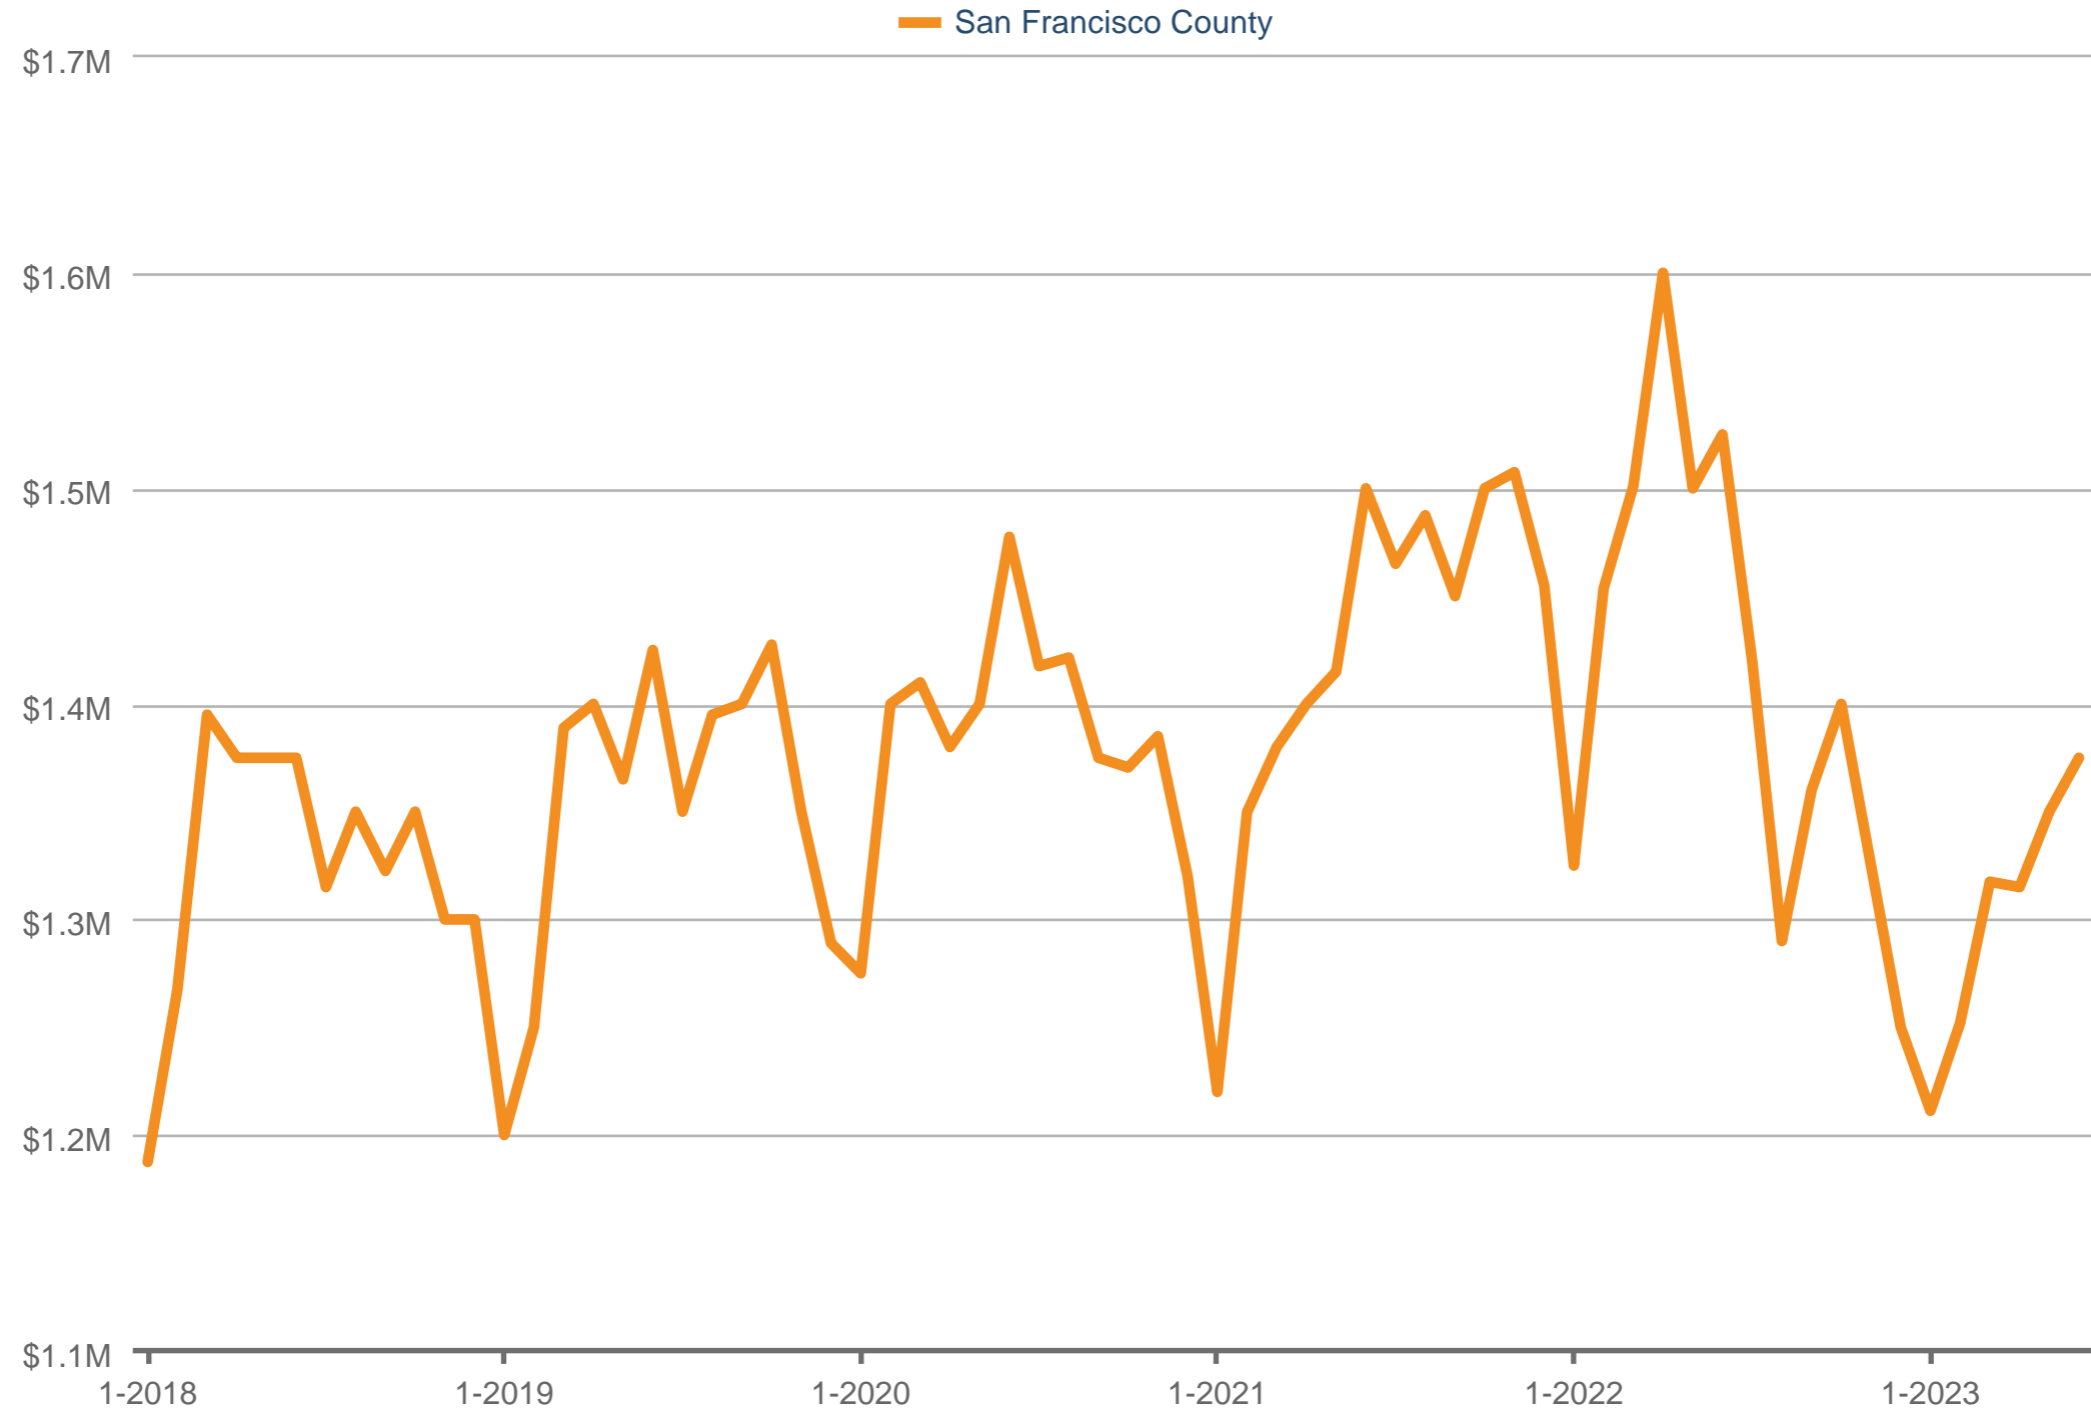

Median Sales Price

San Francisco County

Each data point is one month of activity. Data is from July 9, 2023.