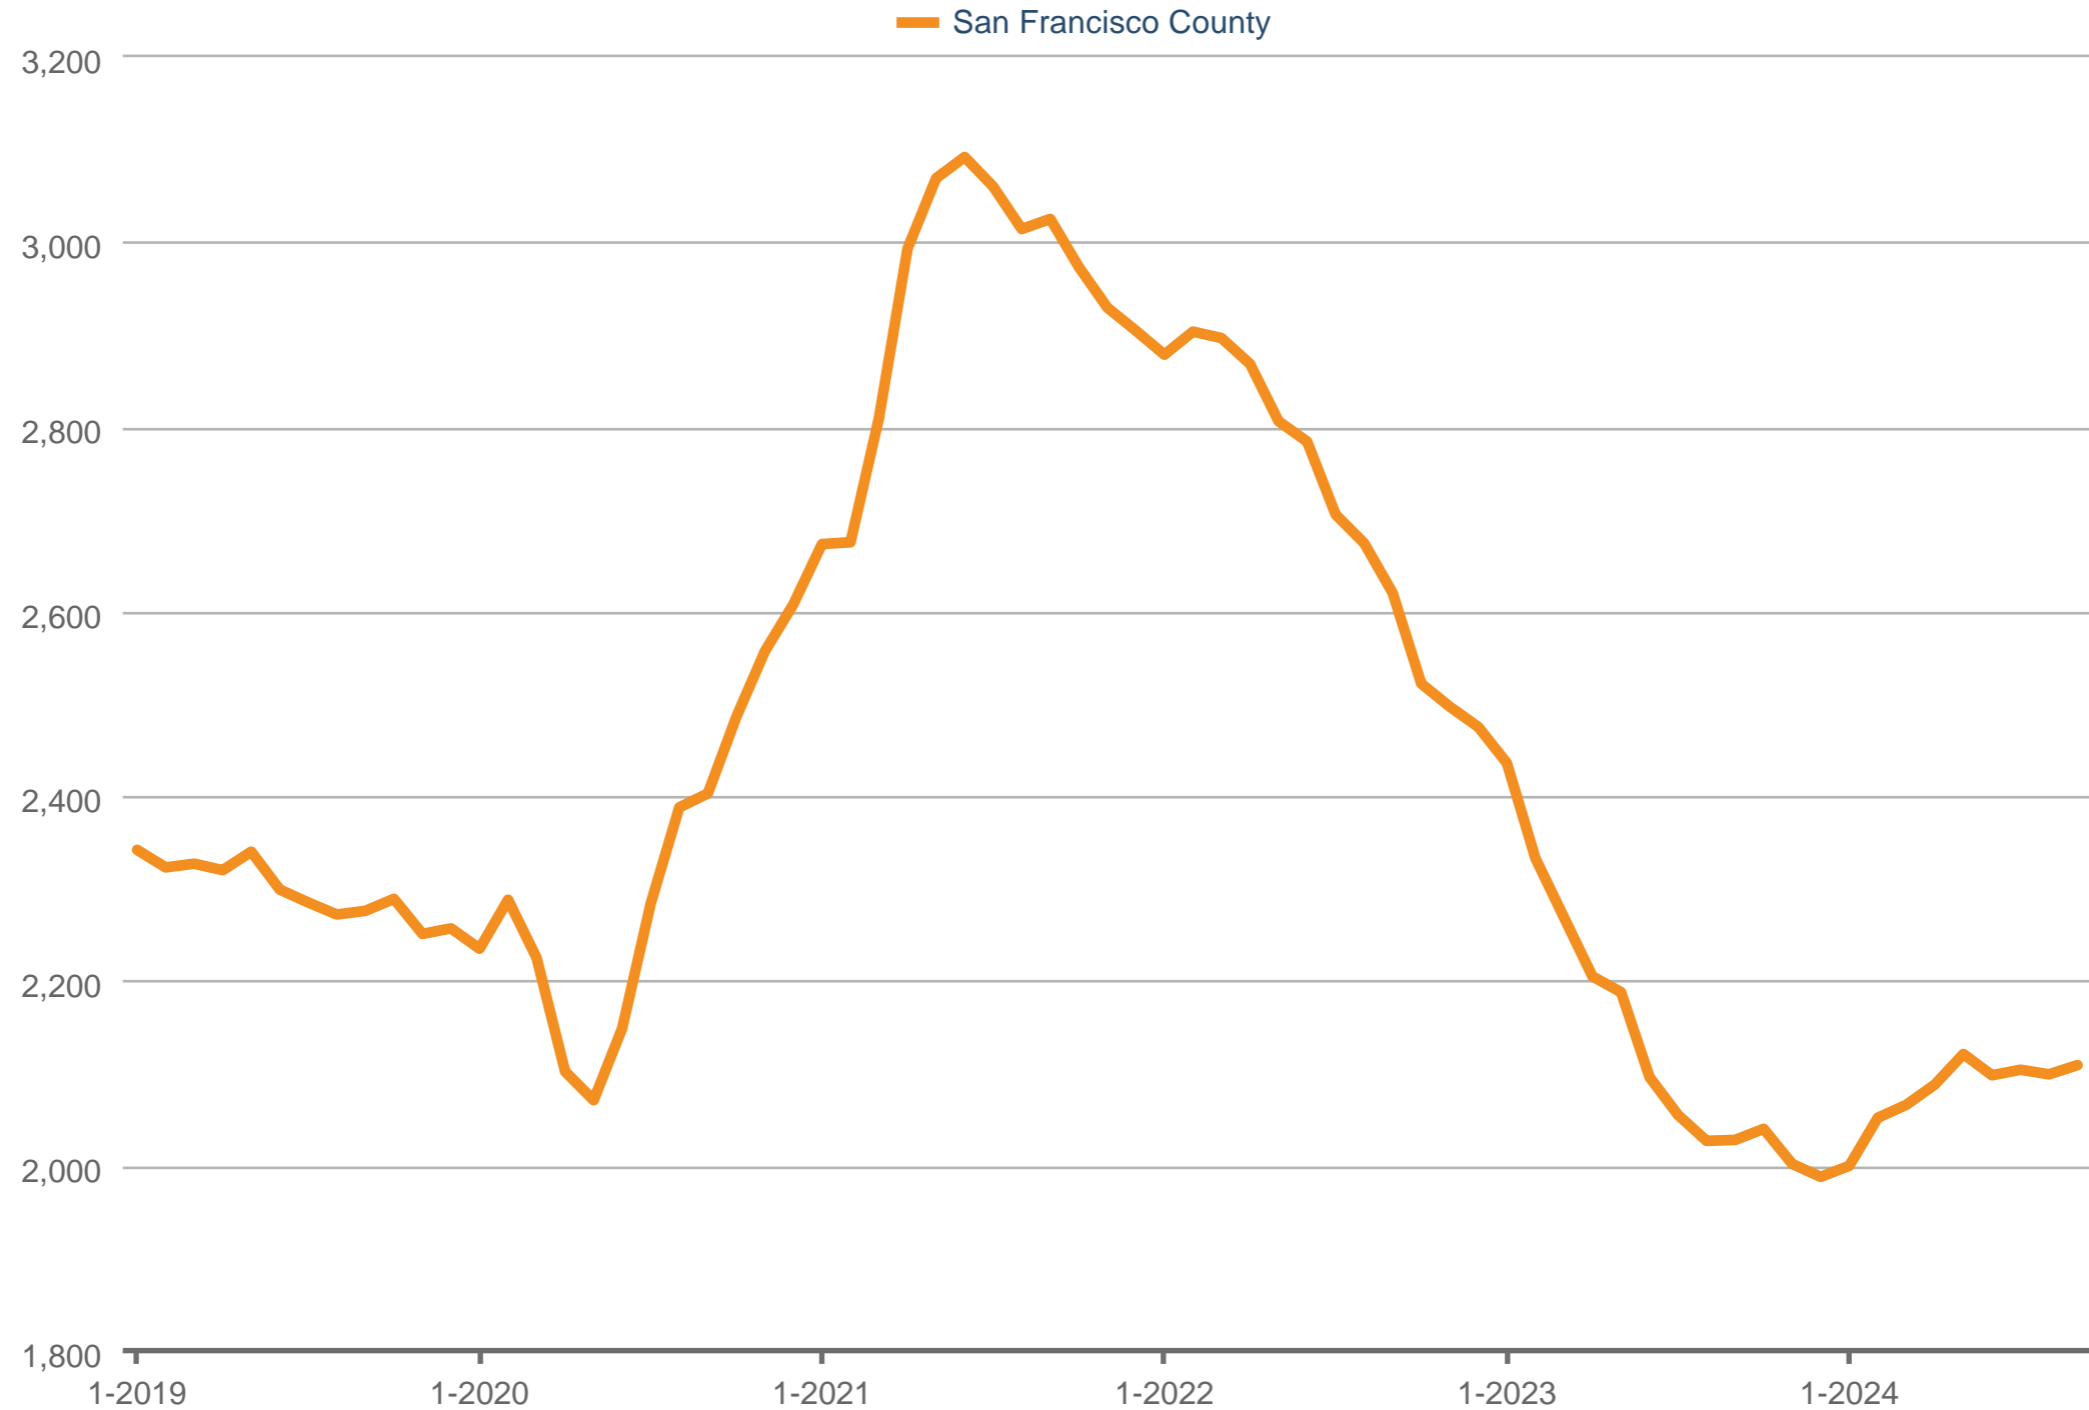

### New Listings

San Francisco County: SFARMLS, Single Family

Each data point is 12 months of activity. Data is from October 22, 2024.

All data from the San Francisco MLS. InfoSparks © 2024 ShowingTime.