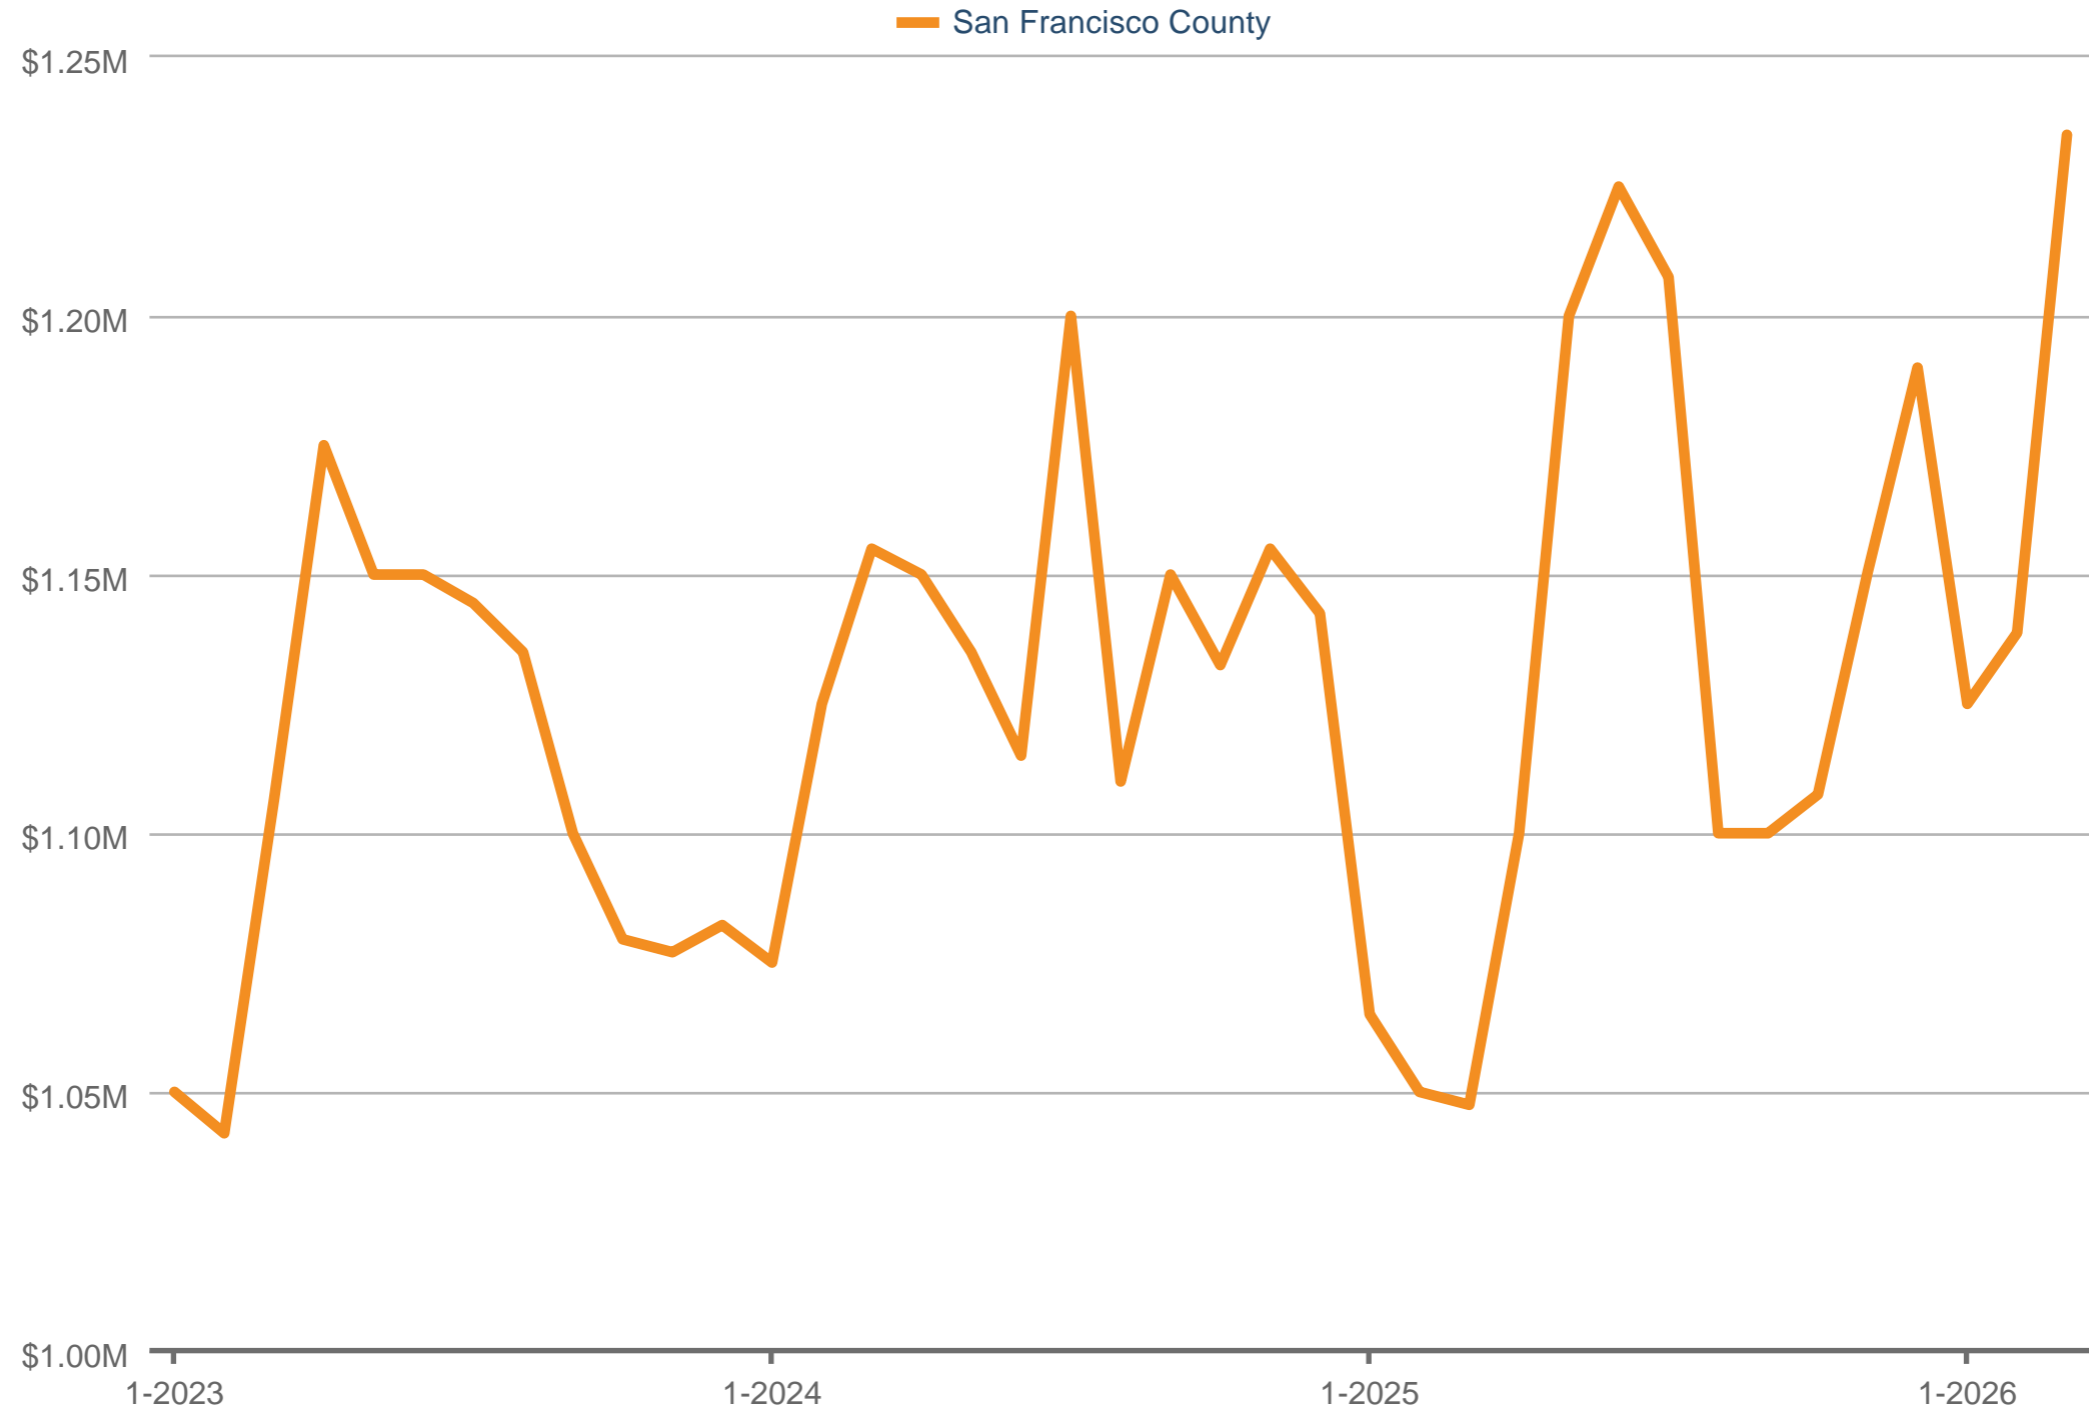

### Median Sales Price

San Francisco County: Condominium

Each data point is three months of activity. Data is from April 3, 2026.

All data from the San Francisco MLS. InfoSparks © 2026 ShowingTime Plus, LLC.