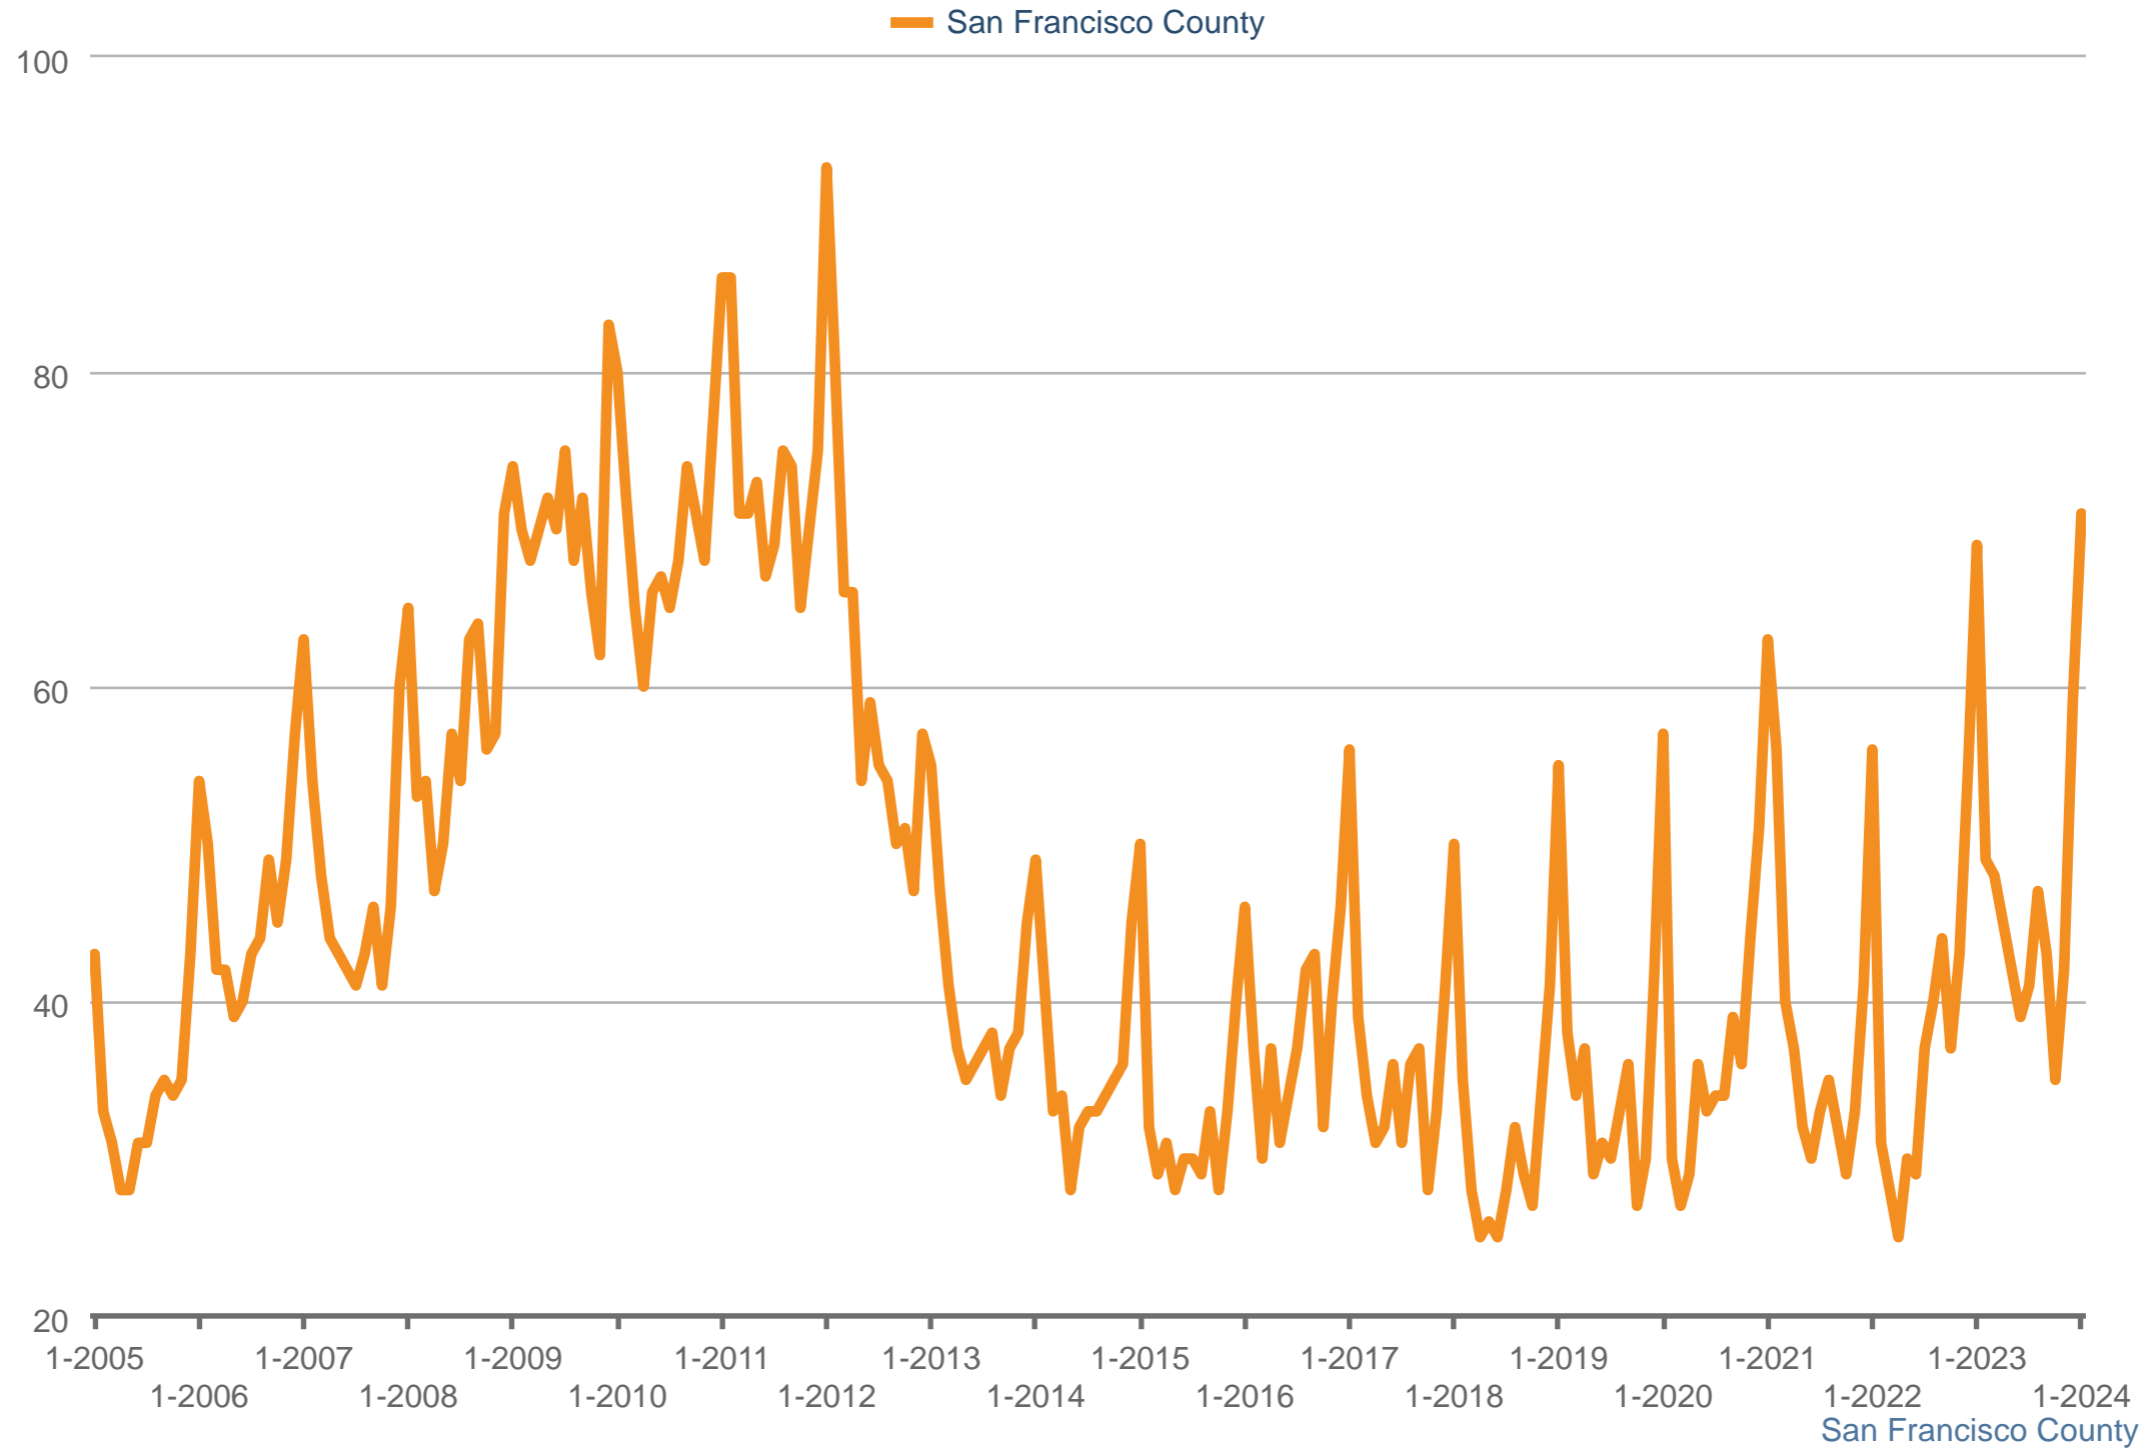

Average Days on Market

Each data point is one month of activity. Data is from February 1, 2024.