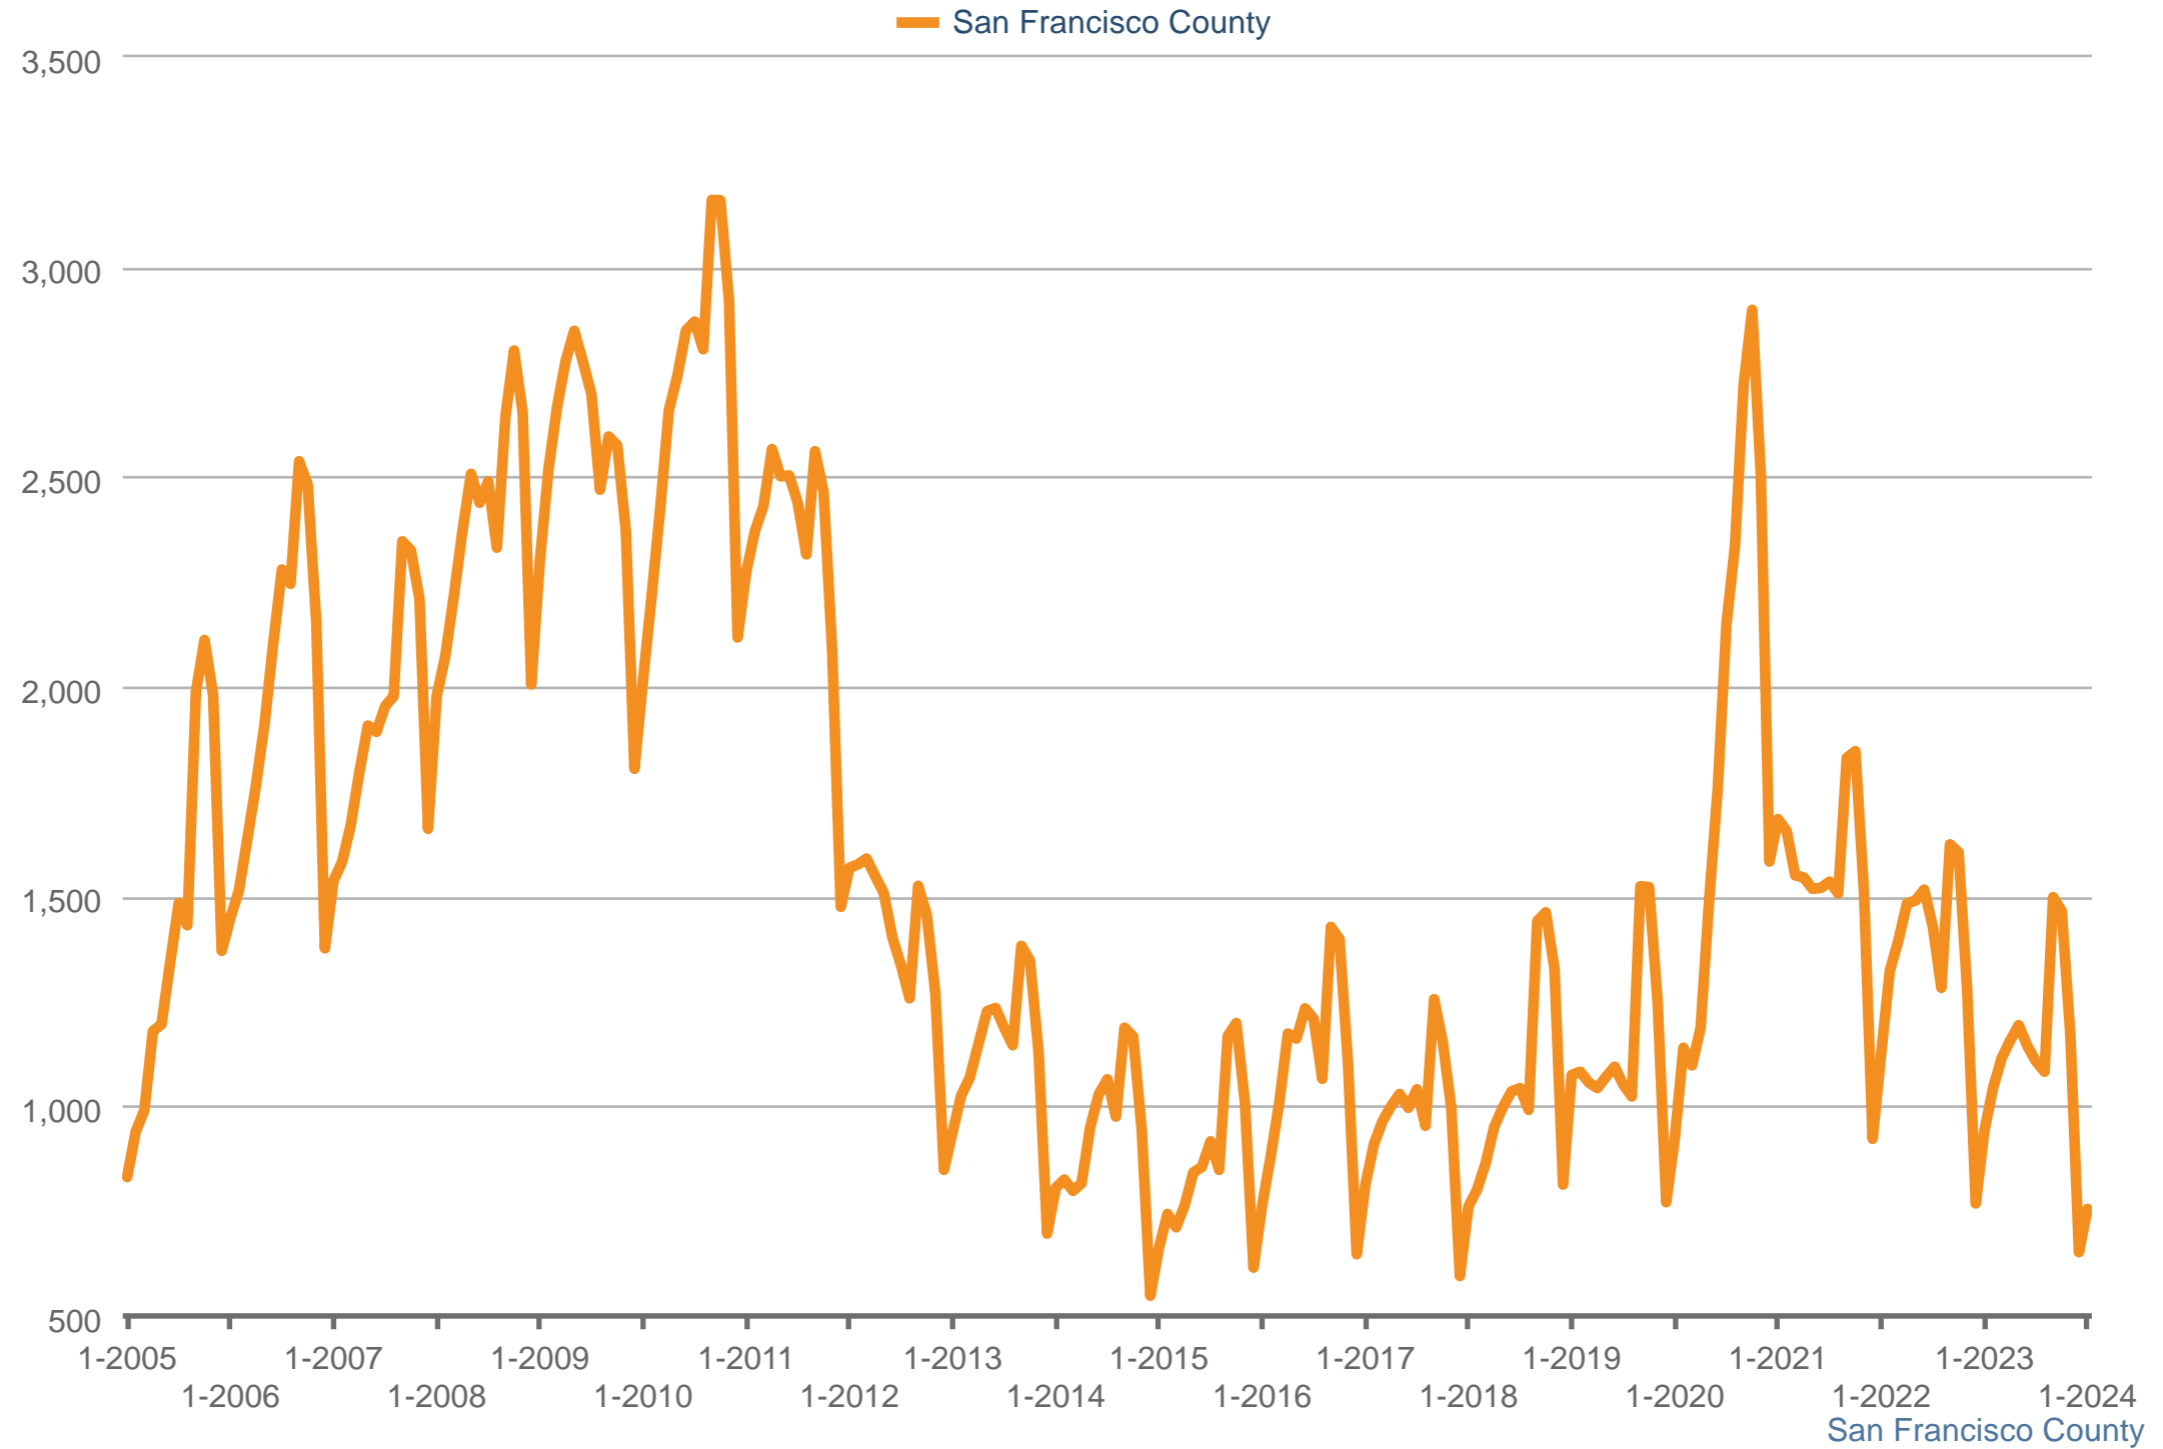

Inventory of Active Listings

Each data point is one month of activity. Data is from February 1, 2024.

All data from the San Francisco MLS. InfoSparks © 2024 ShowingTime.