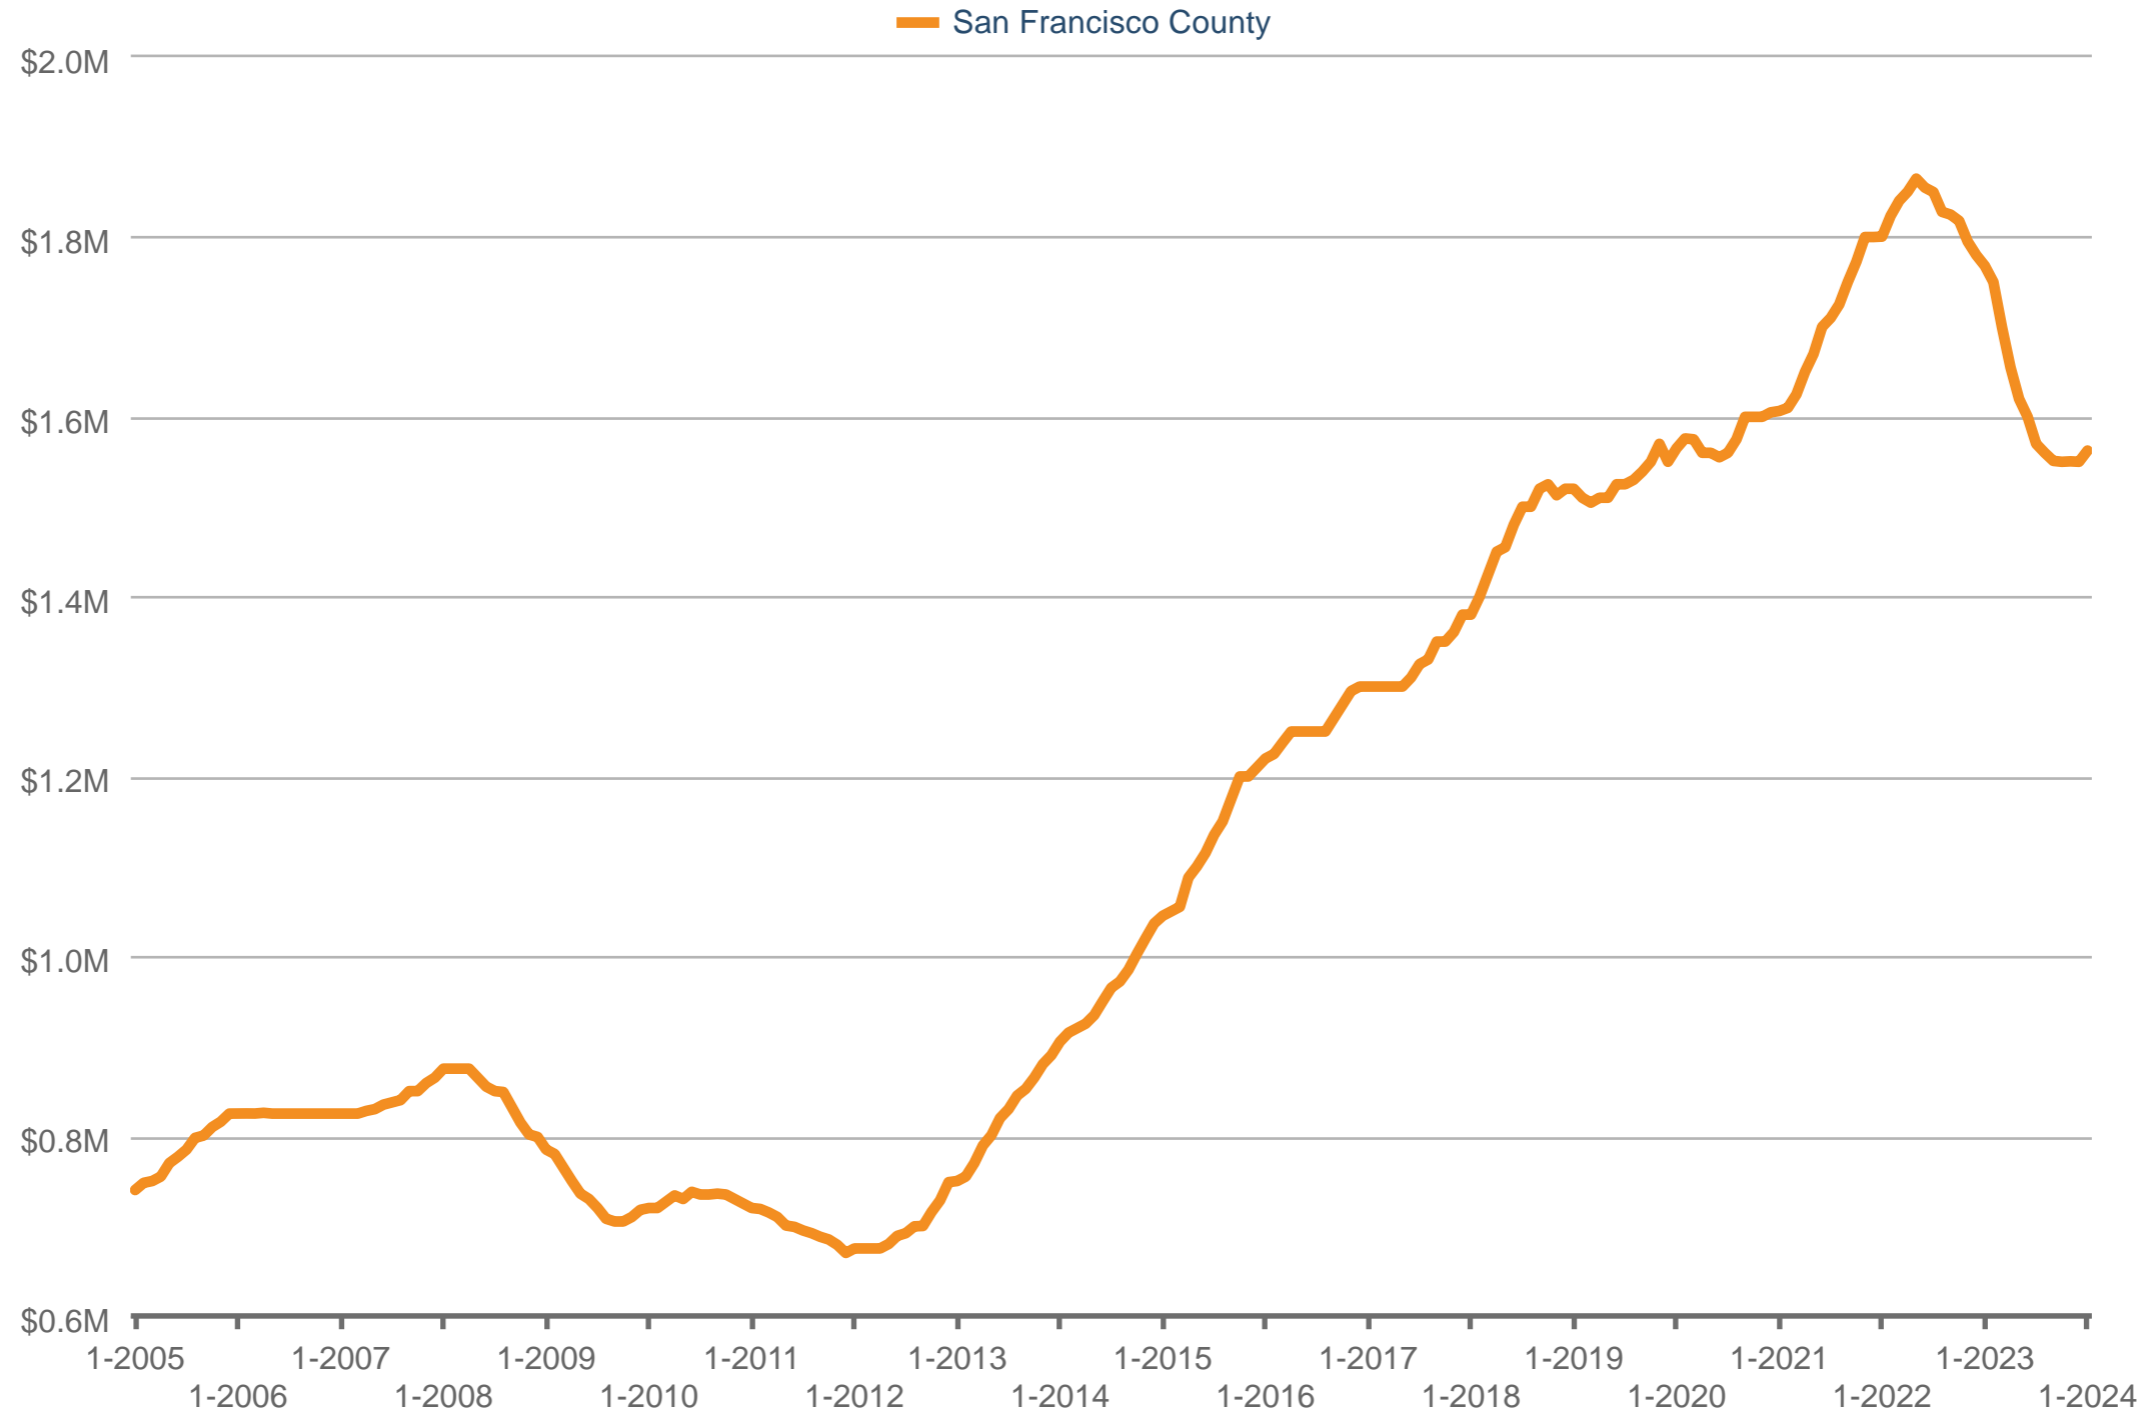

Median Sales Price

San Francisco County: Single Family

Each data point is 12 months of activity. Data is from February 7, 2024.