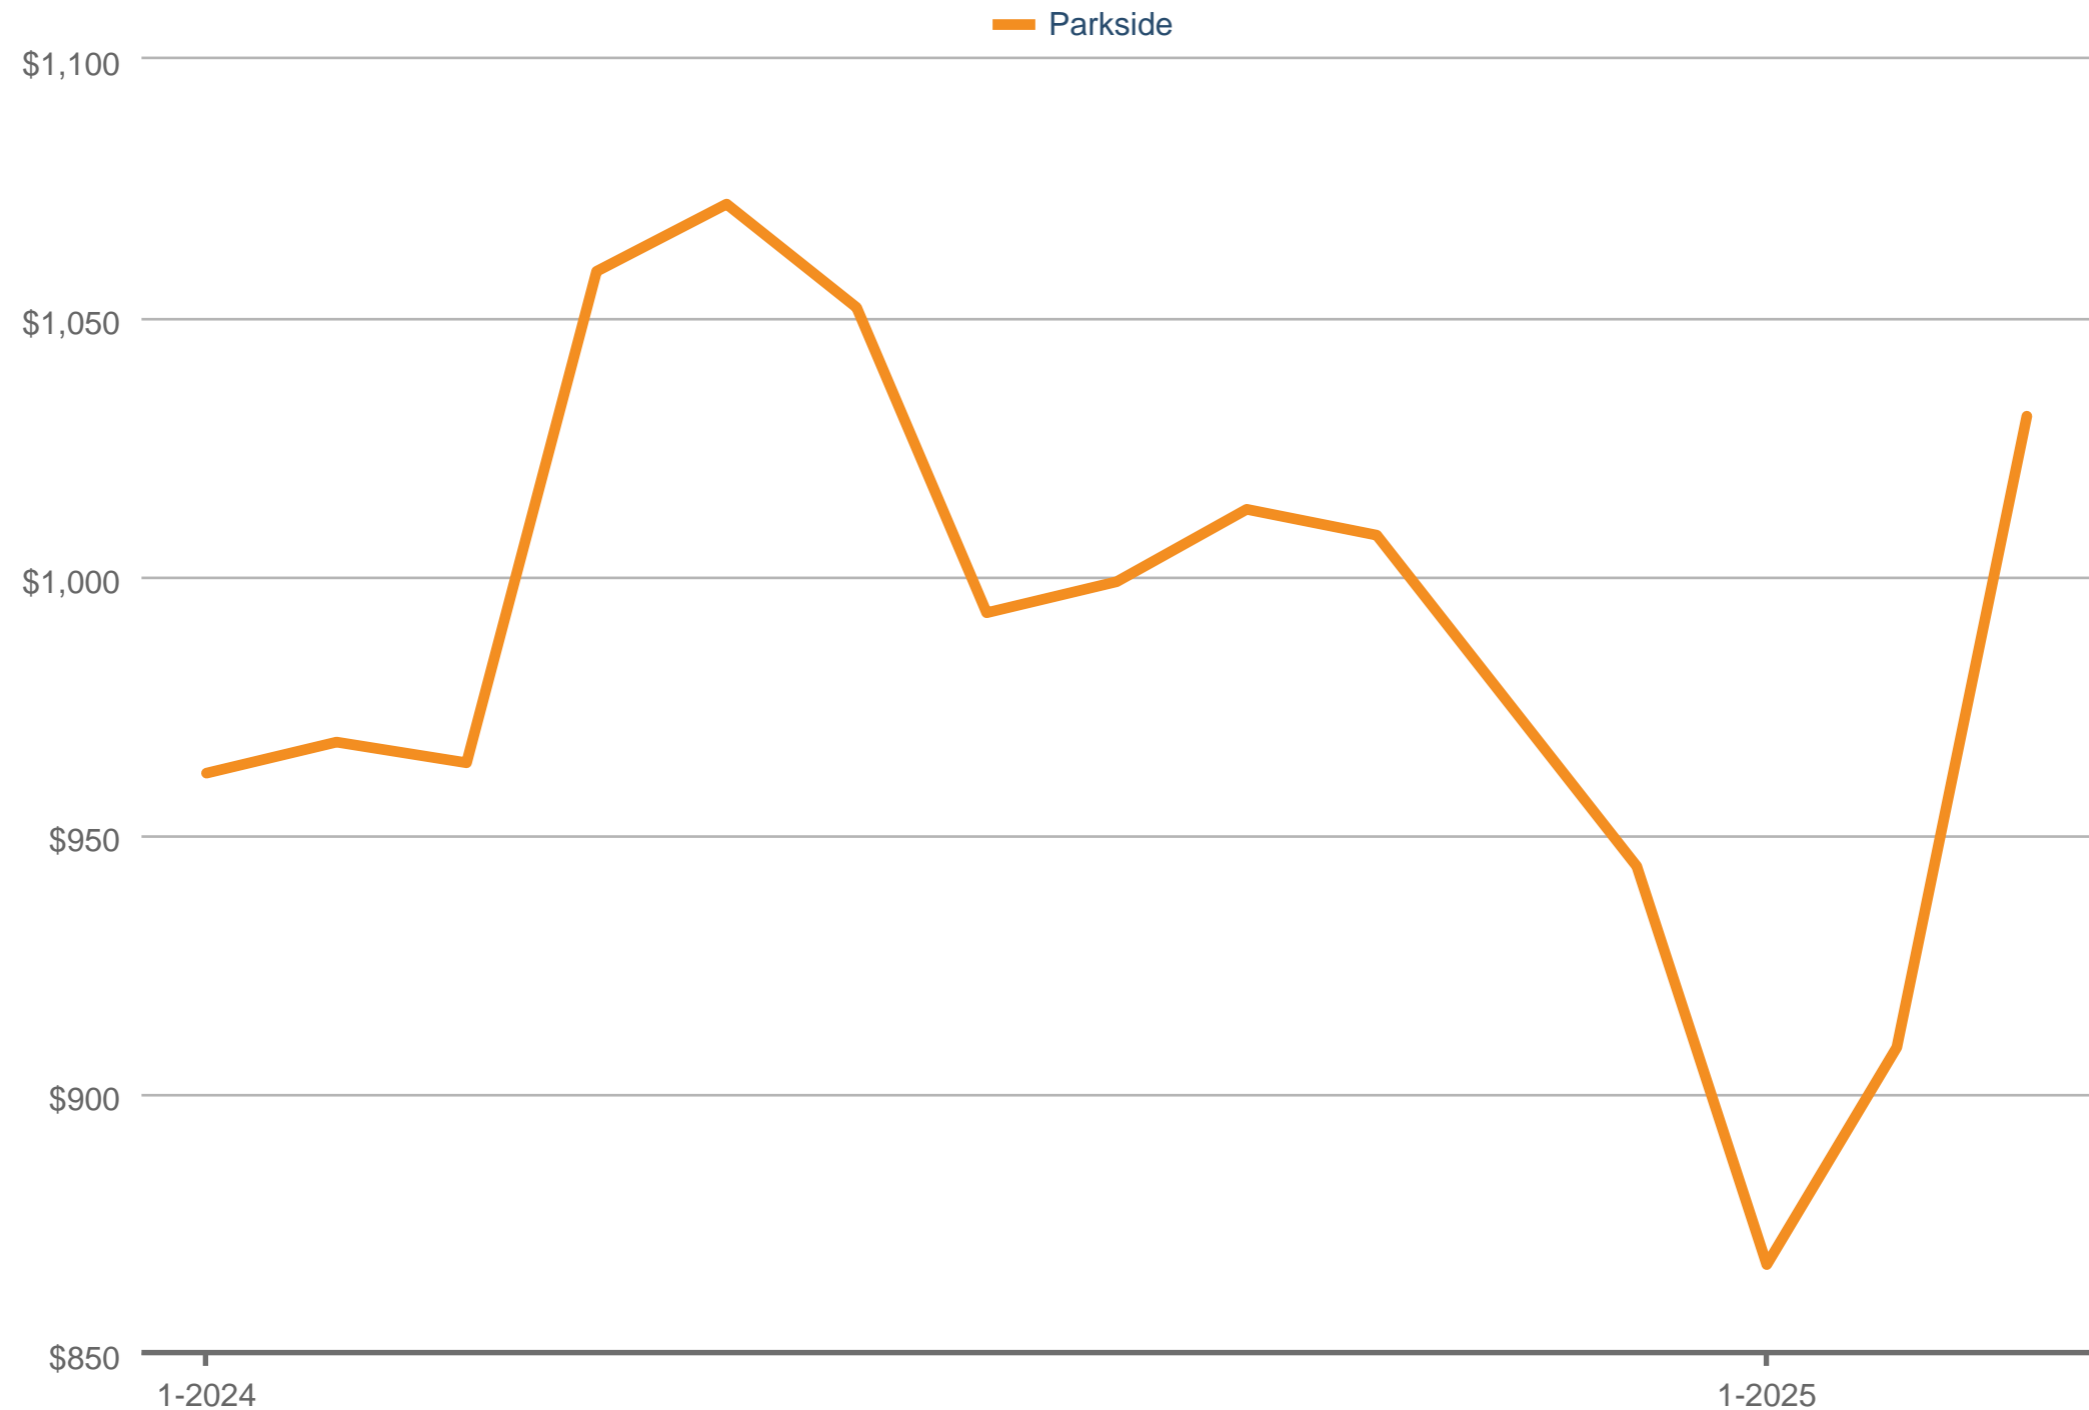

Median Price Per Square Foot

Parkside: Single Family

Each data point is three months of activity. Data is from April 4, 2025.